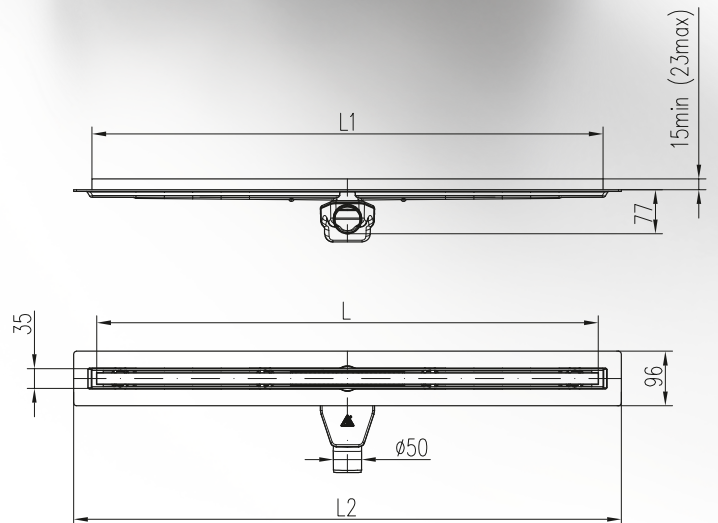

 **CHUDEJ**®

All for drains...

NEW

**SHOWER FLOOR
DRAIN
SLIM LINE**

Practical and elegant

The unobtrusive slim line offers a safe and elegant shower solution. The appearance of the bathroom thus gets a whole new dimension of modern design. The body of the drain is equipped with a rotating anti-odor siphon D50. The frame and grid are made of high quality stainless steel AISI 304. Slim line is an unrivaled product with a thin and elegant body offered in dimensions from 500 to 1200 mm.

- 1 Stainless steel grid
- 2 Strainer to catch dirt
- 3 Height-adjustable stainless steel frame support from 0-8 mm
- 4 Height-adjustable stainless steel frame
- 5 Drain body
- 6 Gasket HT D50
- 7 Swivel side siphon D50

L [mm]	L1 [mm]	L2 [mm]	WEIGHT [kg/ks]
483	500	564	1,36
583	600	664	1,53
683	700	764	1,73
783	800	864	1,91
883	900	964	2,09
983	1000	1064	2,28
1083	1100	1164	2,46
1183	1200	1264	2,65

CZECH MANUFACTURER IN THE FIELD OF DRAINAGE INDUSTRIAL, DOMESTIC AND ENGINEERING NETWORKS