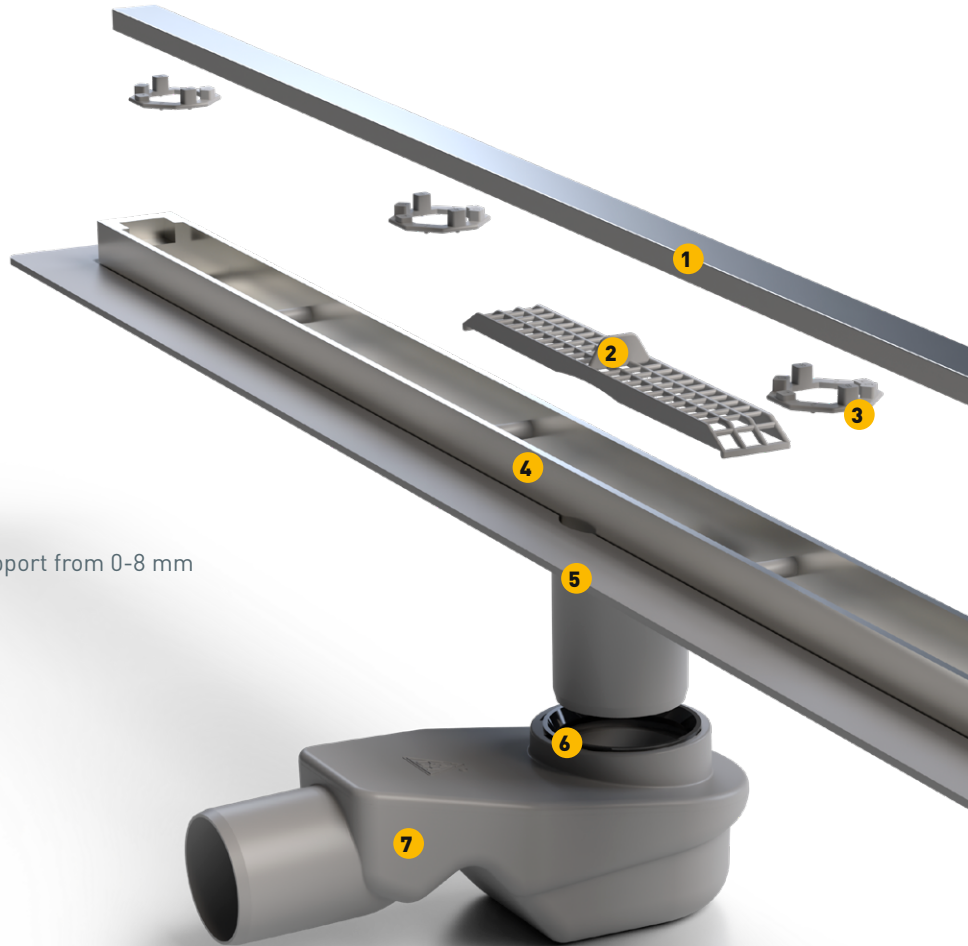

 **CHUDEJ**®

All for drains...

NEW

**SHOWER FLOOR
DRAIN
SLIM LINE**

Practical and elegant

The unobtrusive slim line offers a safe and elegant shower solution. The appearance of the bathroom thus gets a whole new dimension of modern design. The body of the drain is equipped with a rotating anti-odor siphon D50. The frame and grid are made of high quality stainless steel AISI 304. Slim line is an unrivaled product with a thin and elegant body offered in dimensions from 500 to 1200 mm.

- 1 Stainless steel grid
- 2 Strainer to catch dirt
- 3 Height-adjustable stainless steel frame support from 0-8 mm
- 4 Height-adjustable stainless steel frame
- 5 Drain body
- 6 Gasket HT D50
- 7 Swivel side siphon D50