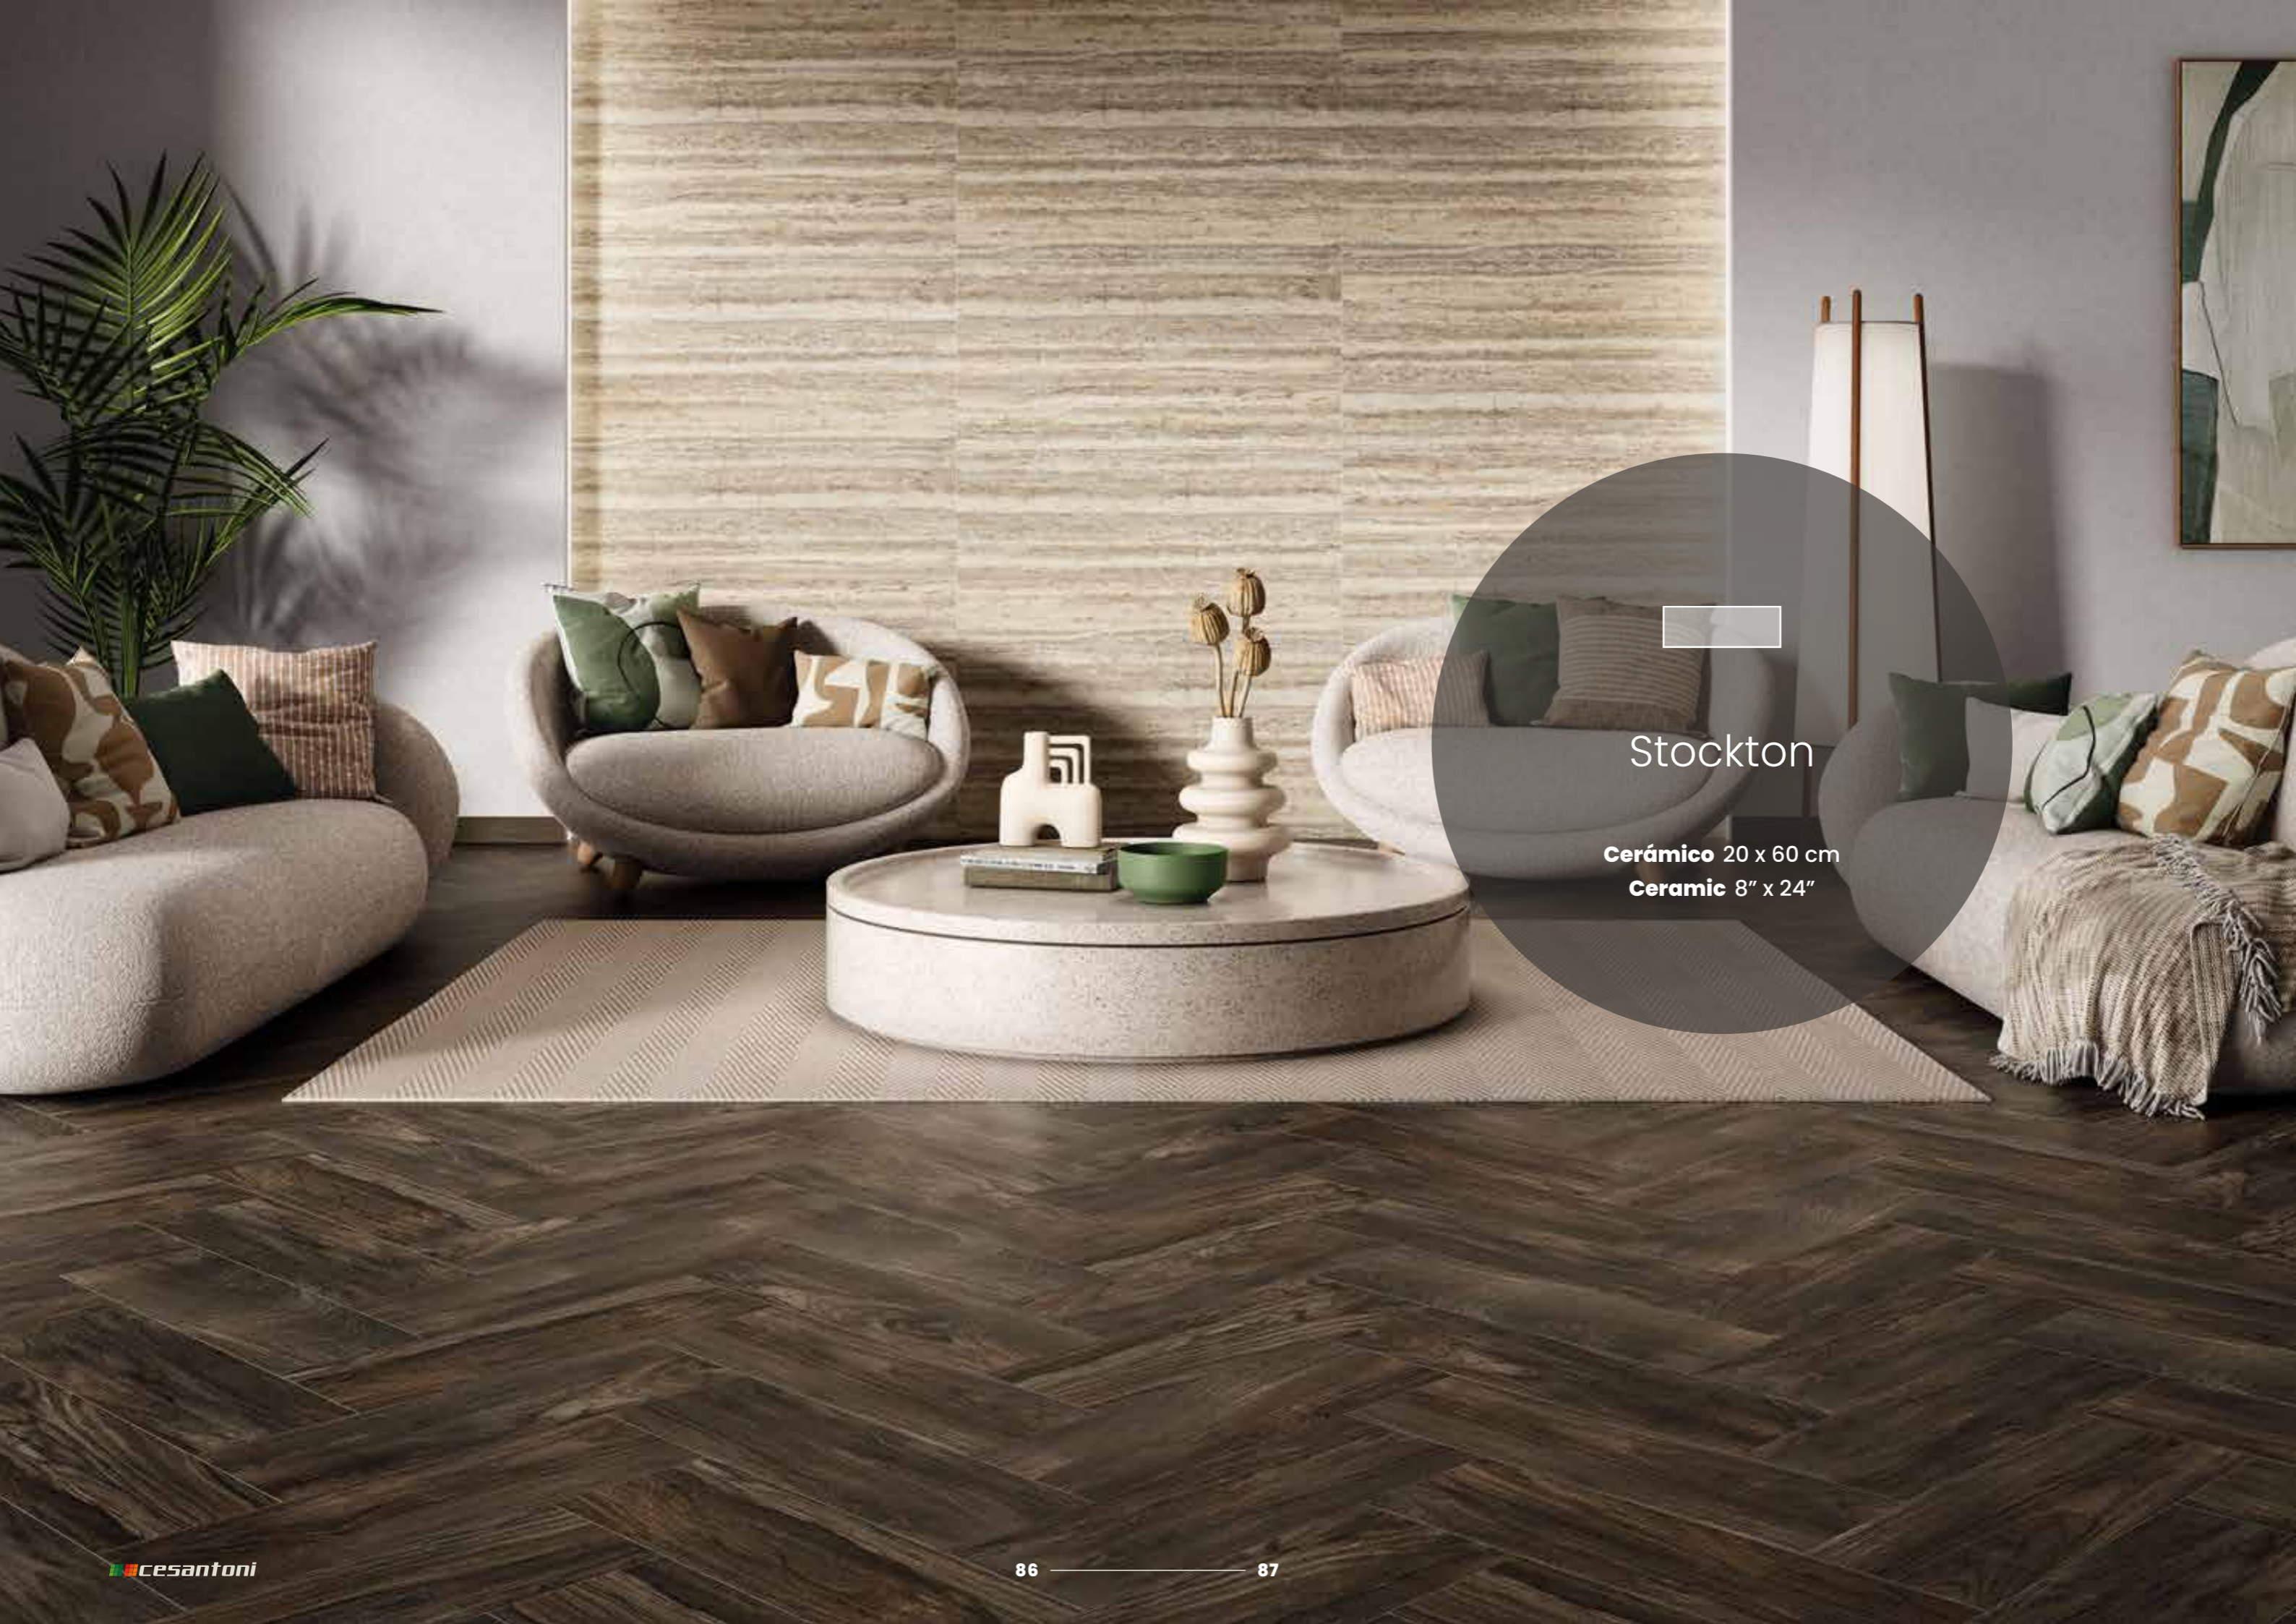

Stockton

Cerámico 20 x 60 cm
Ceramic 8" x 24"