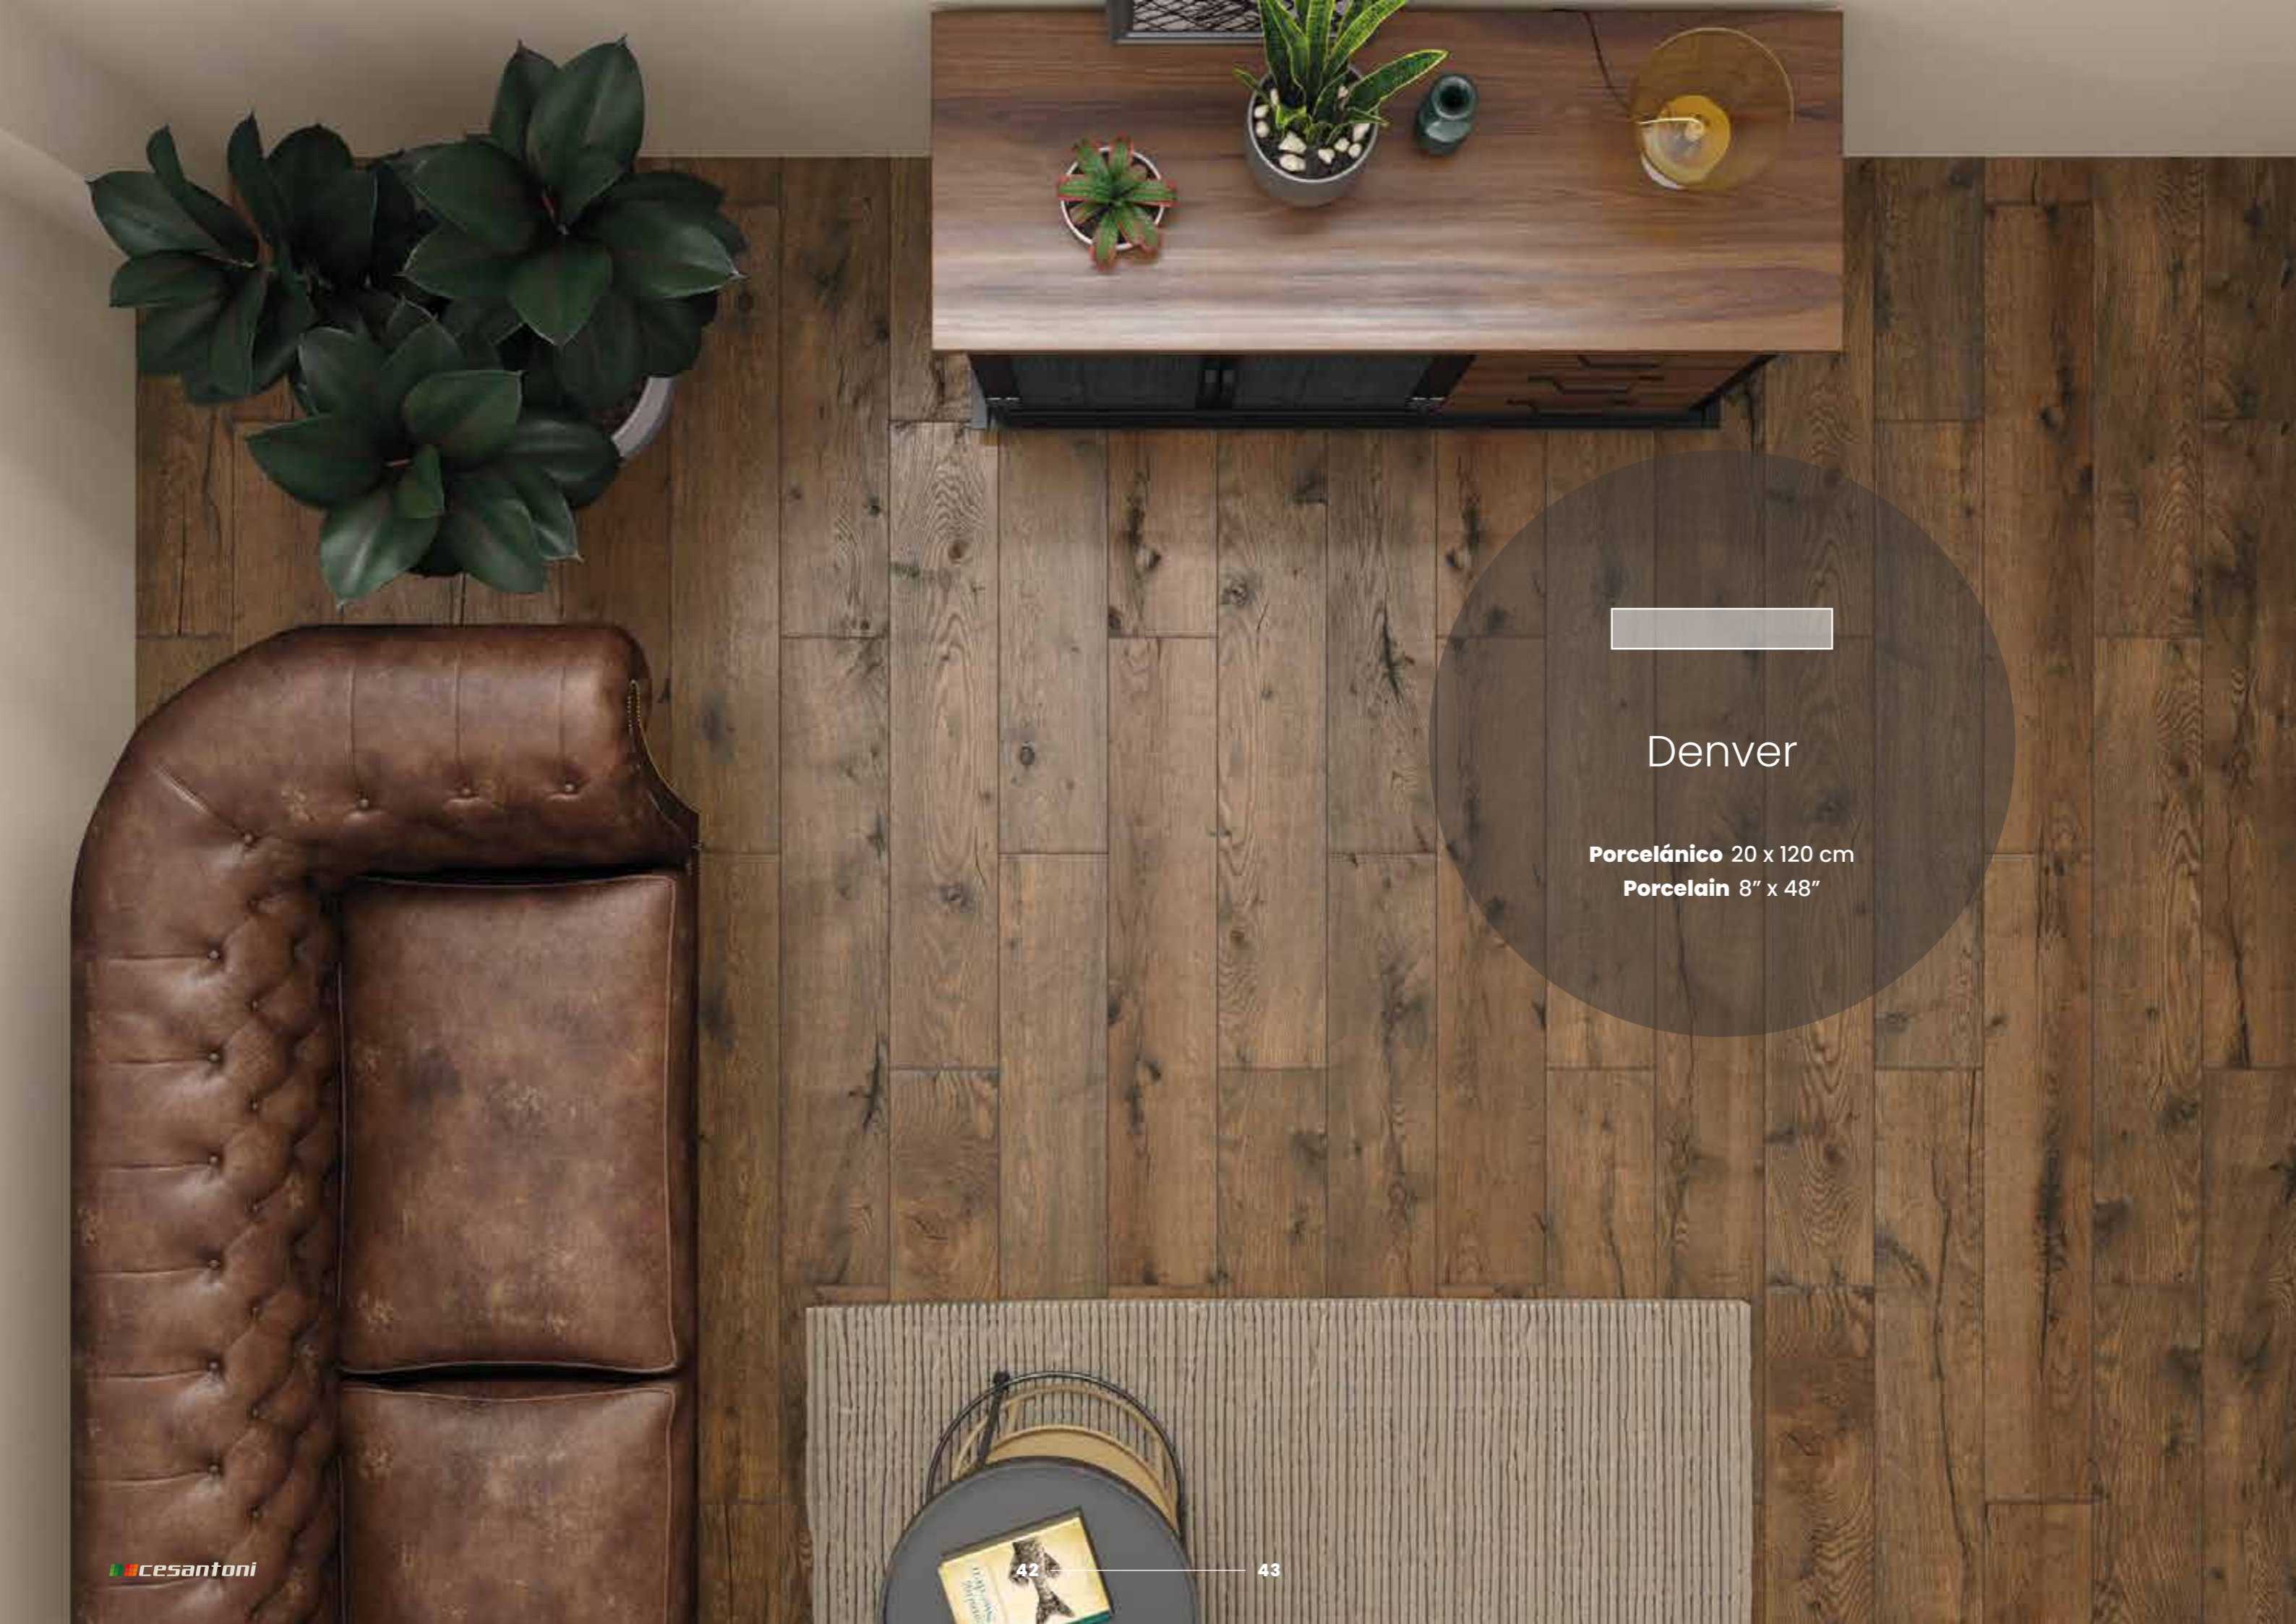

Denver

Porcelánico 20 x 120 cm

Porcelain 8" x 48"