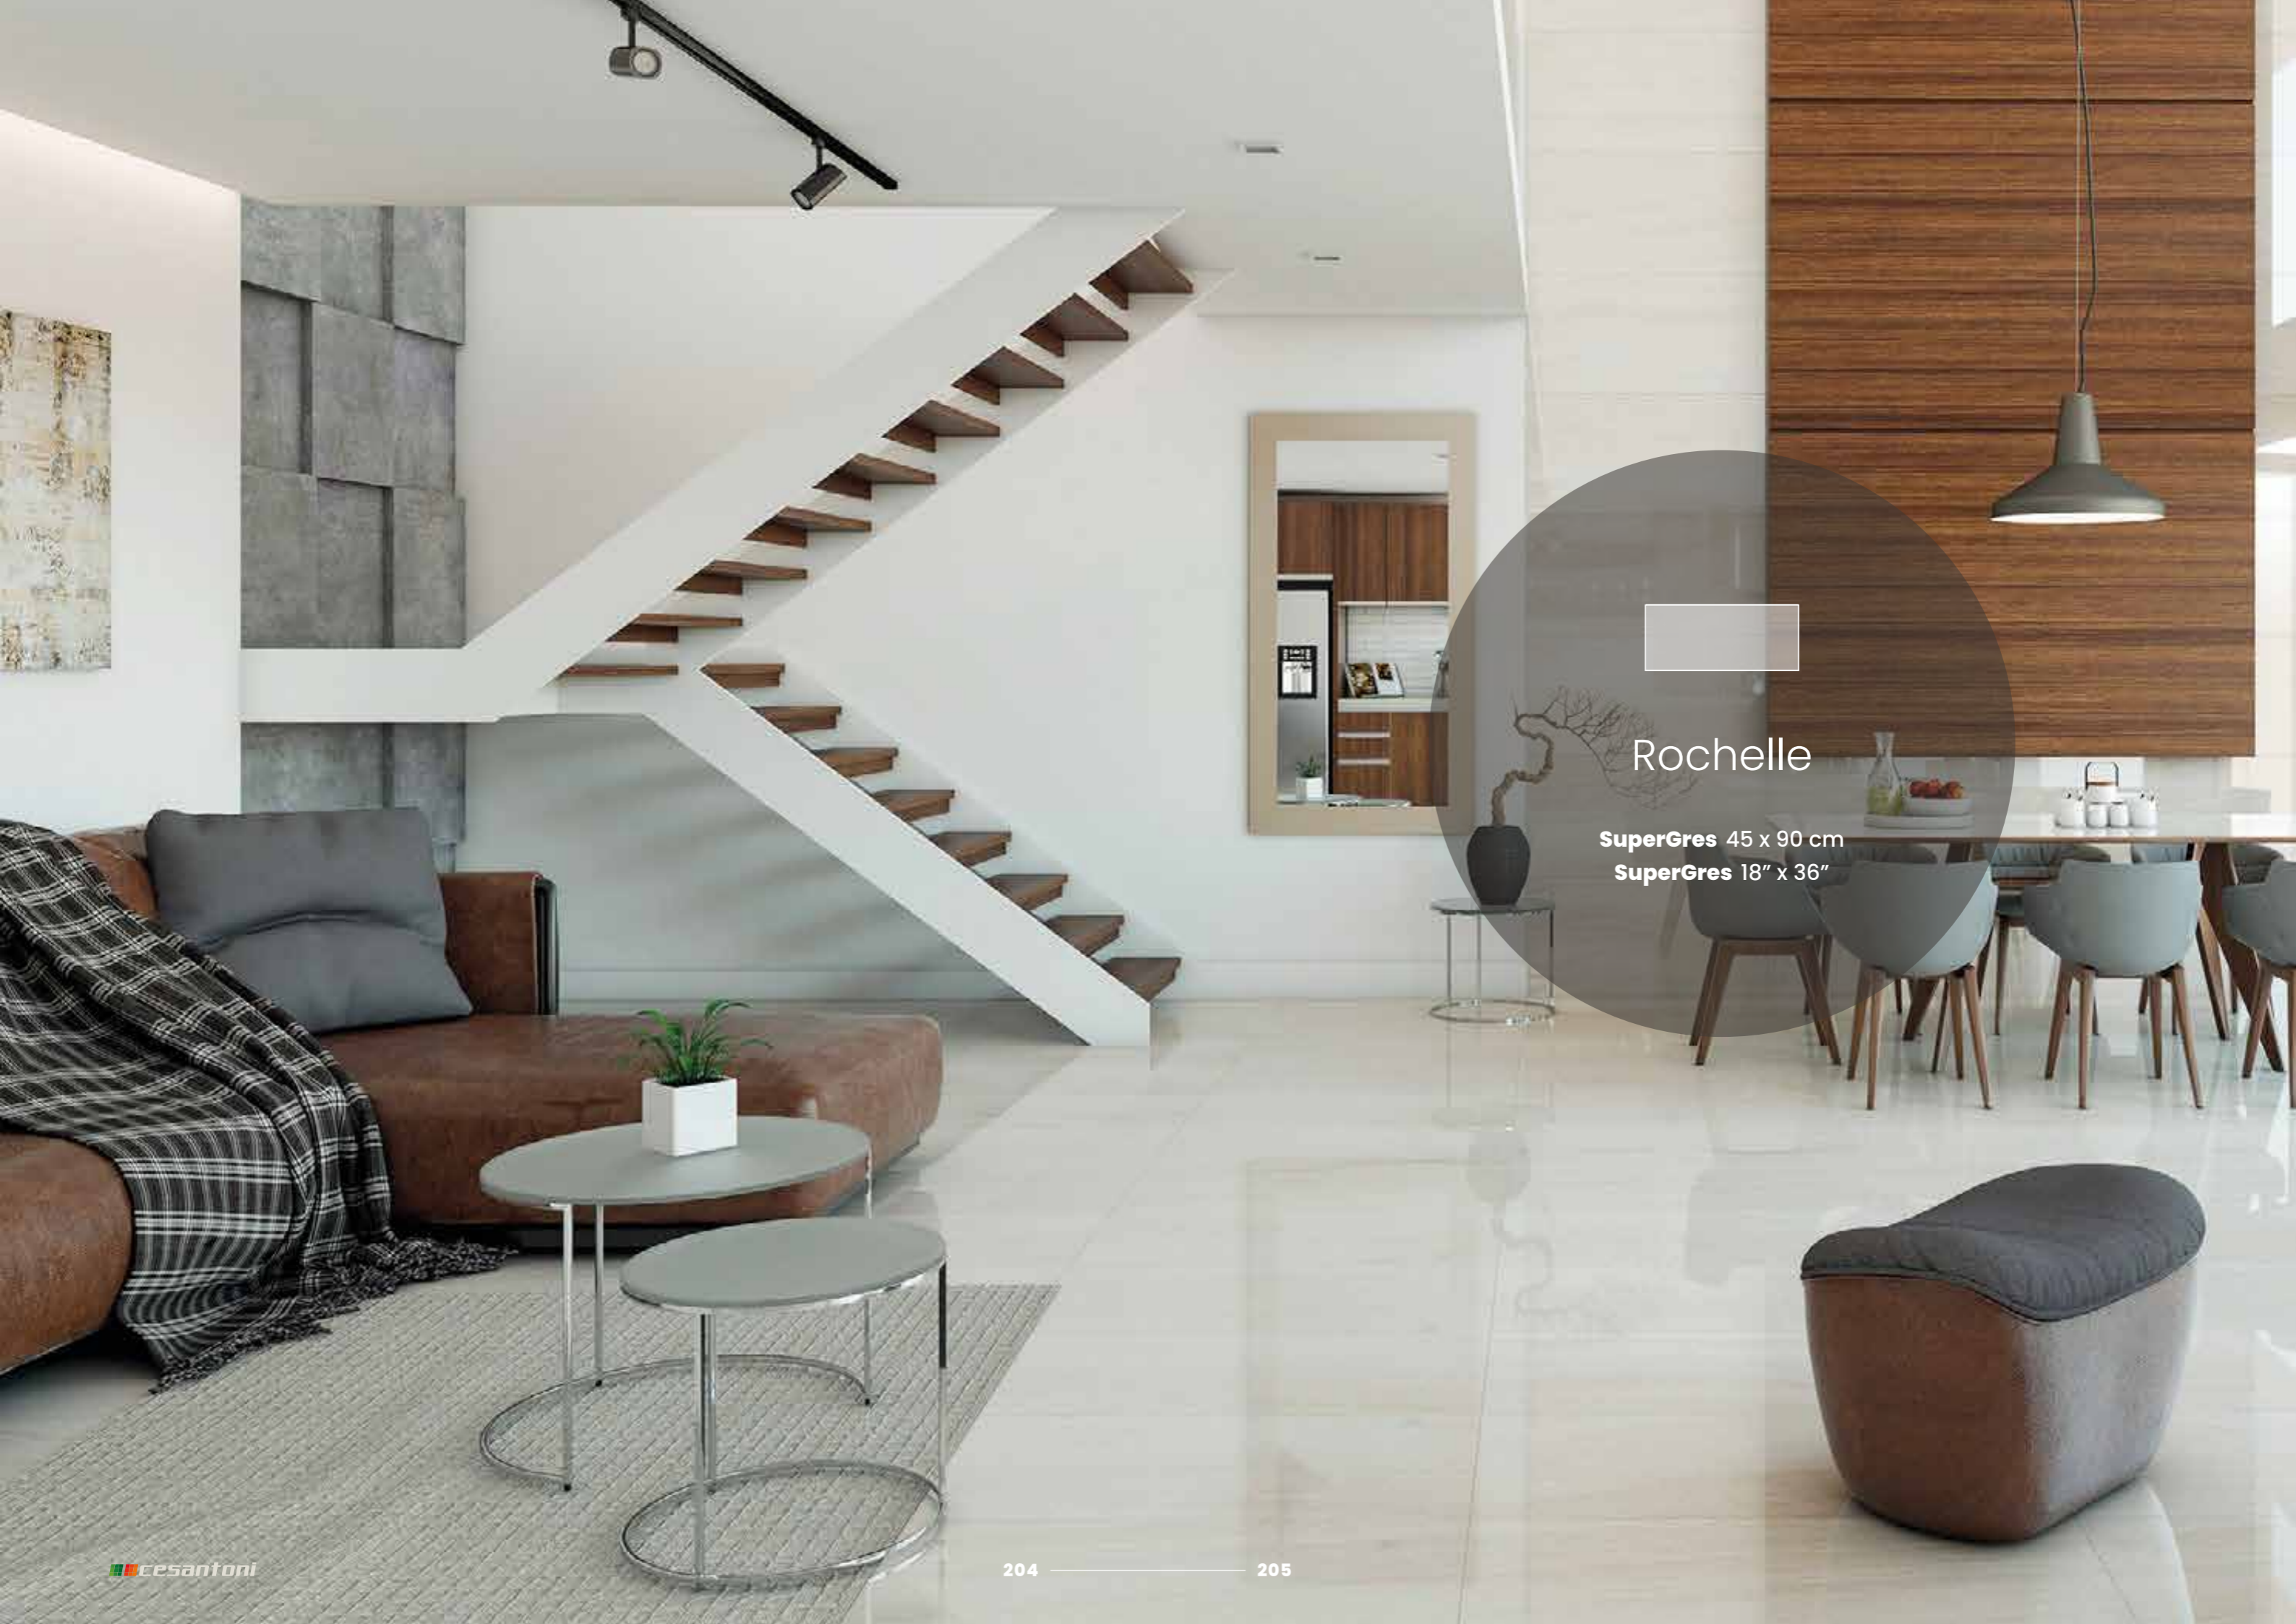

Rochelle

SuperGres 45 x 90 cm
SuperGres 18" x 36"