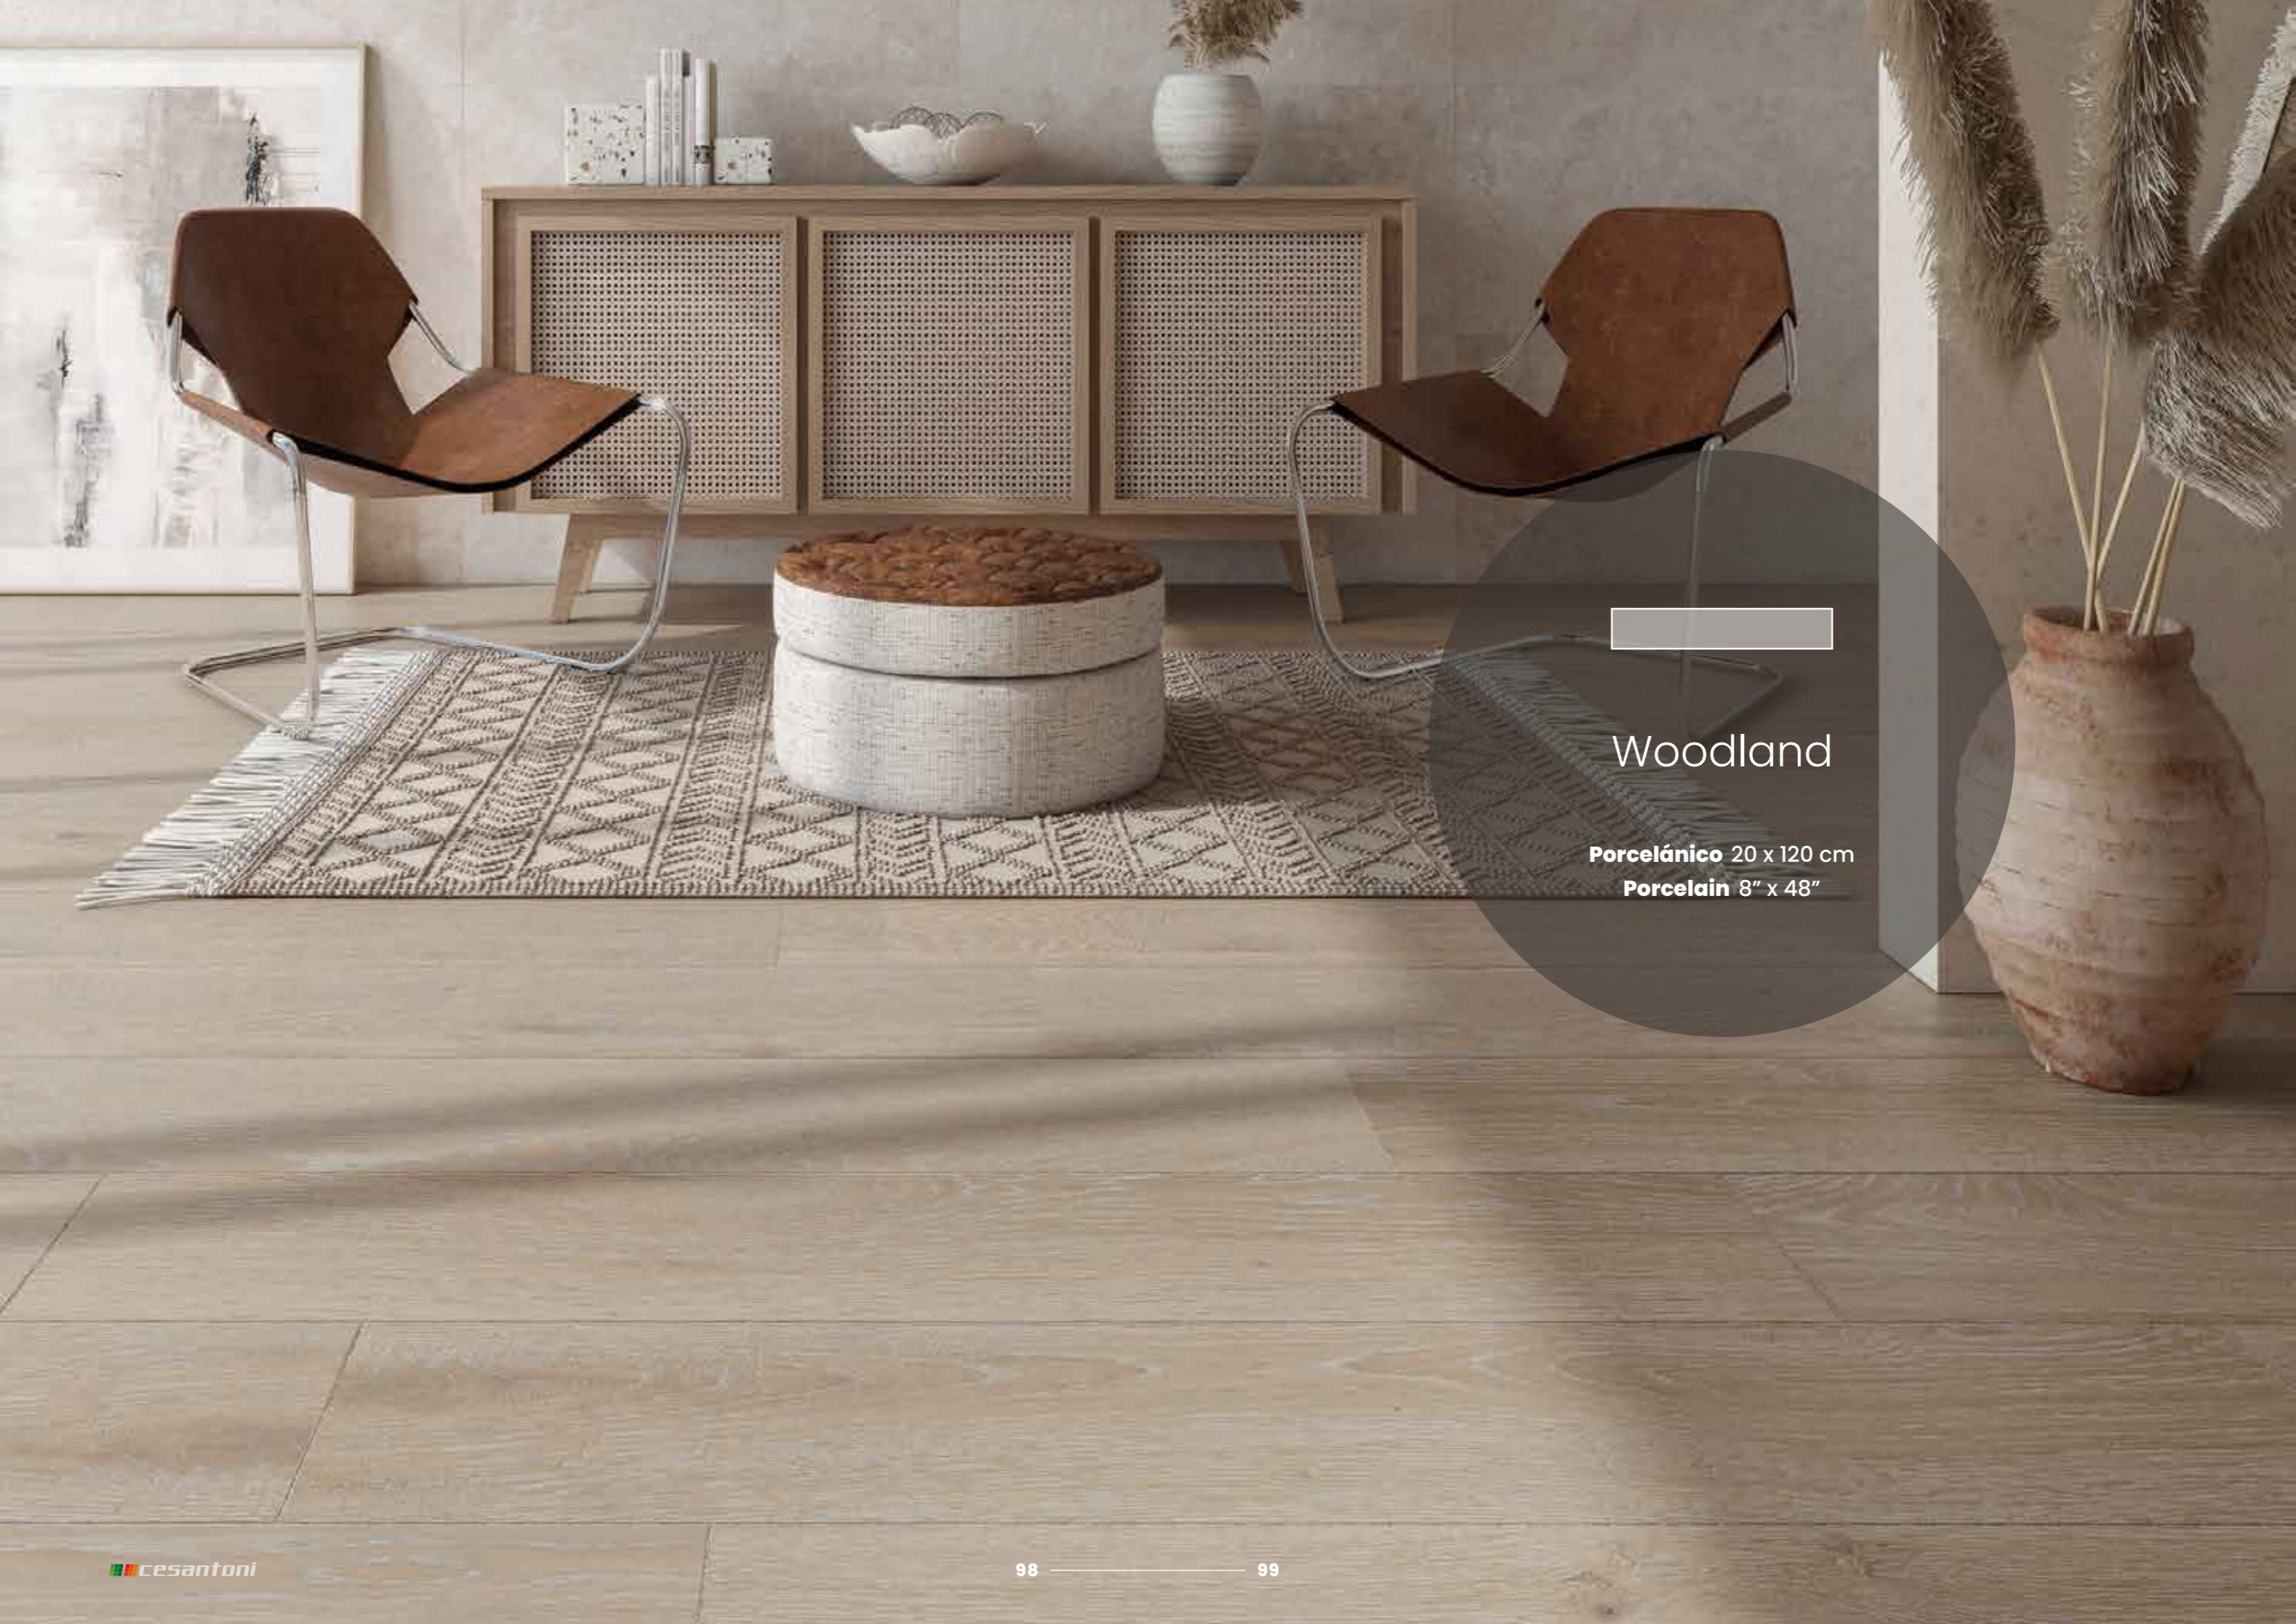

Woodland

Porcelánico 20 x 120 cm

Porcelain 8" x 48"