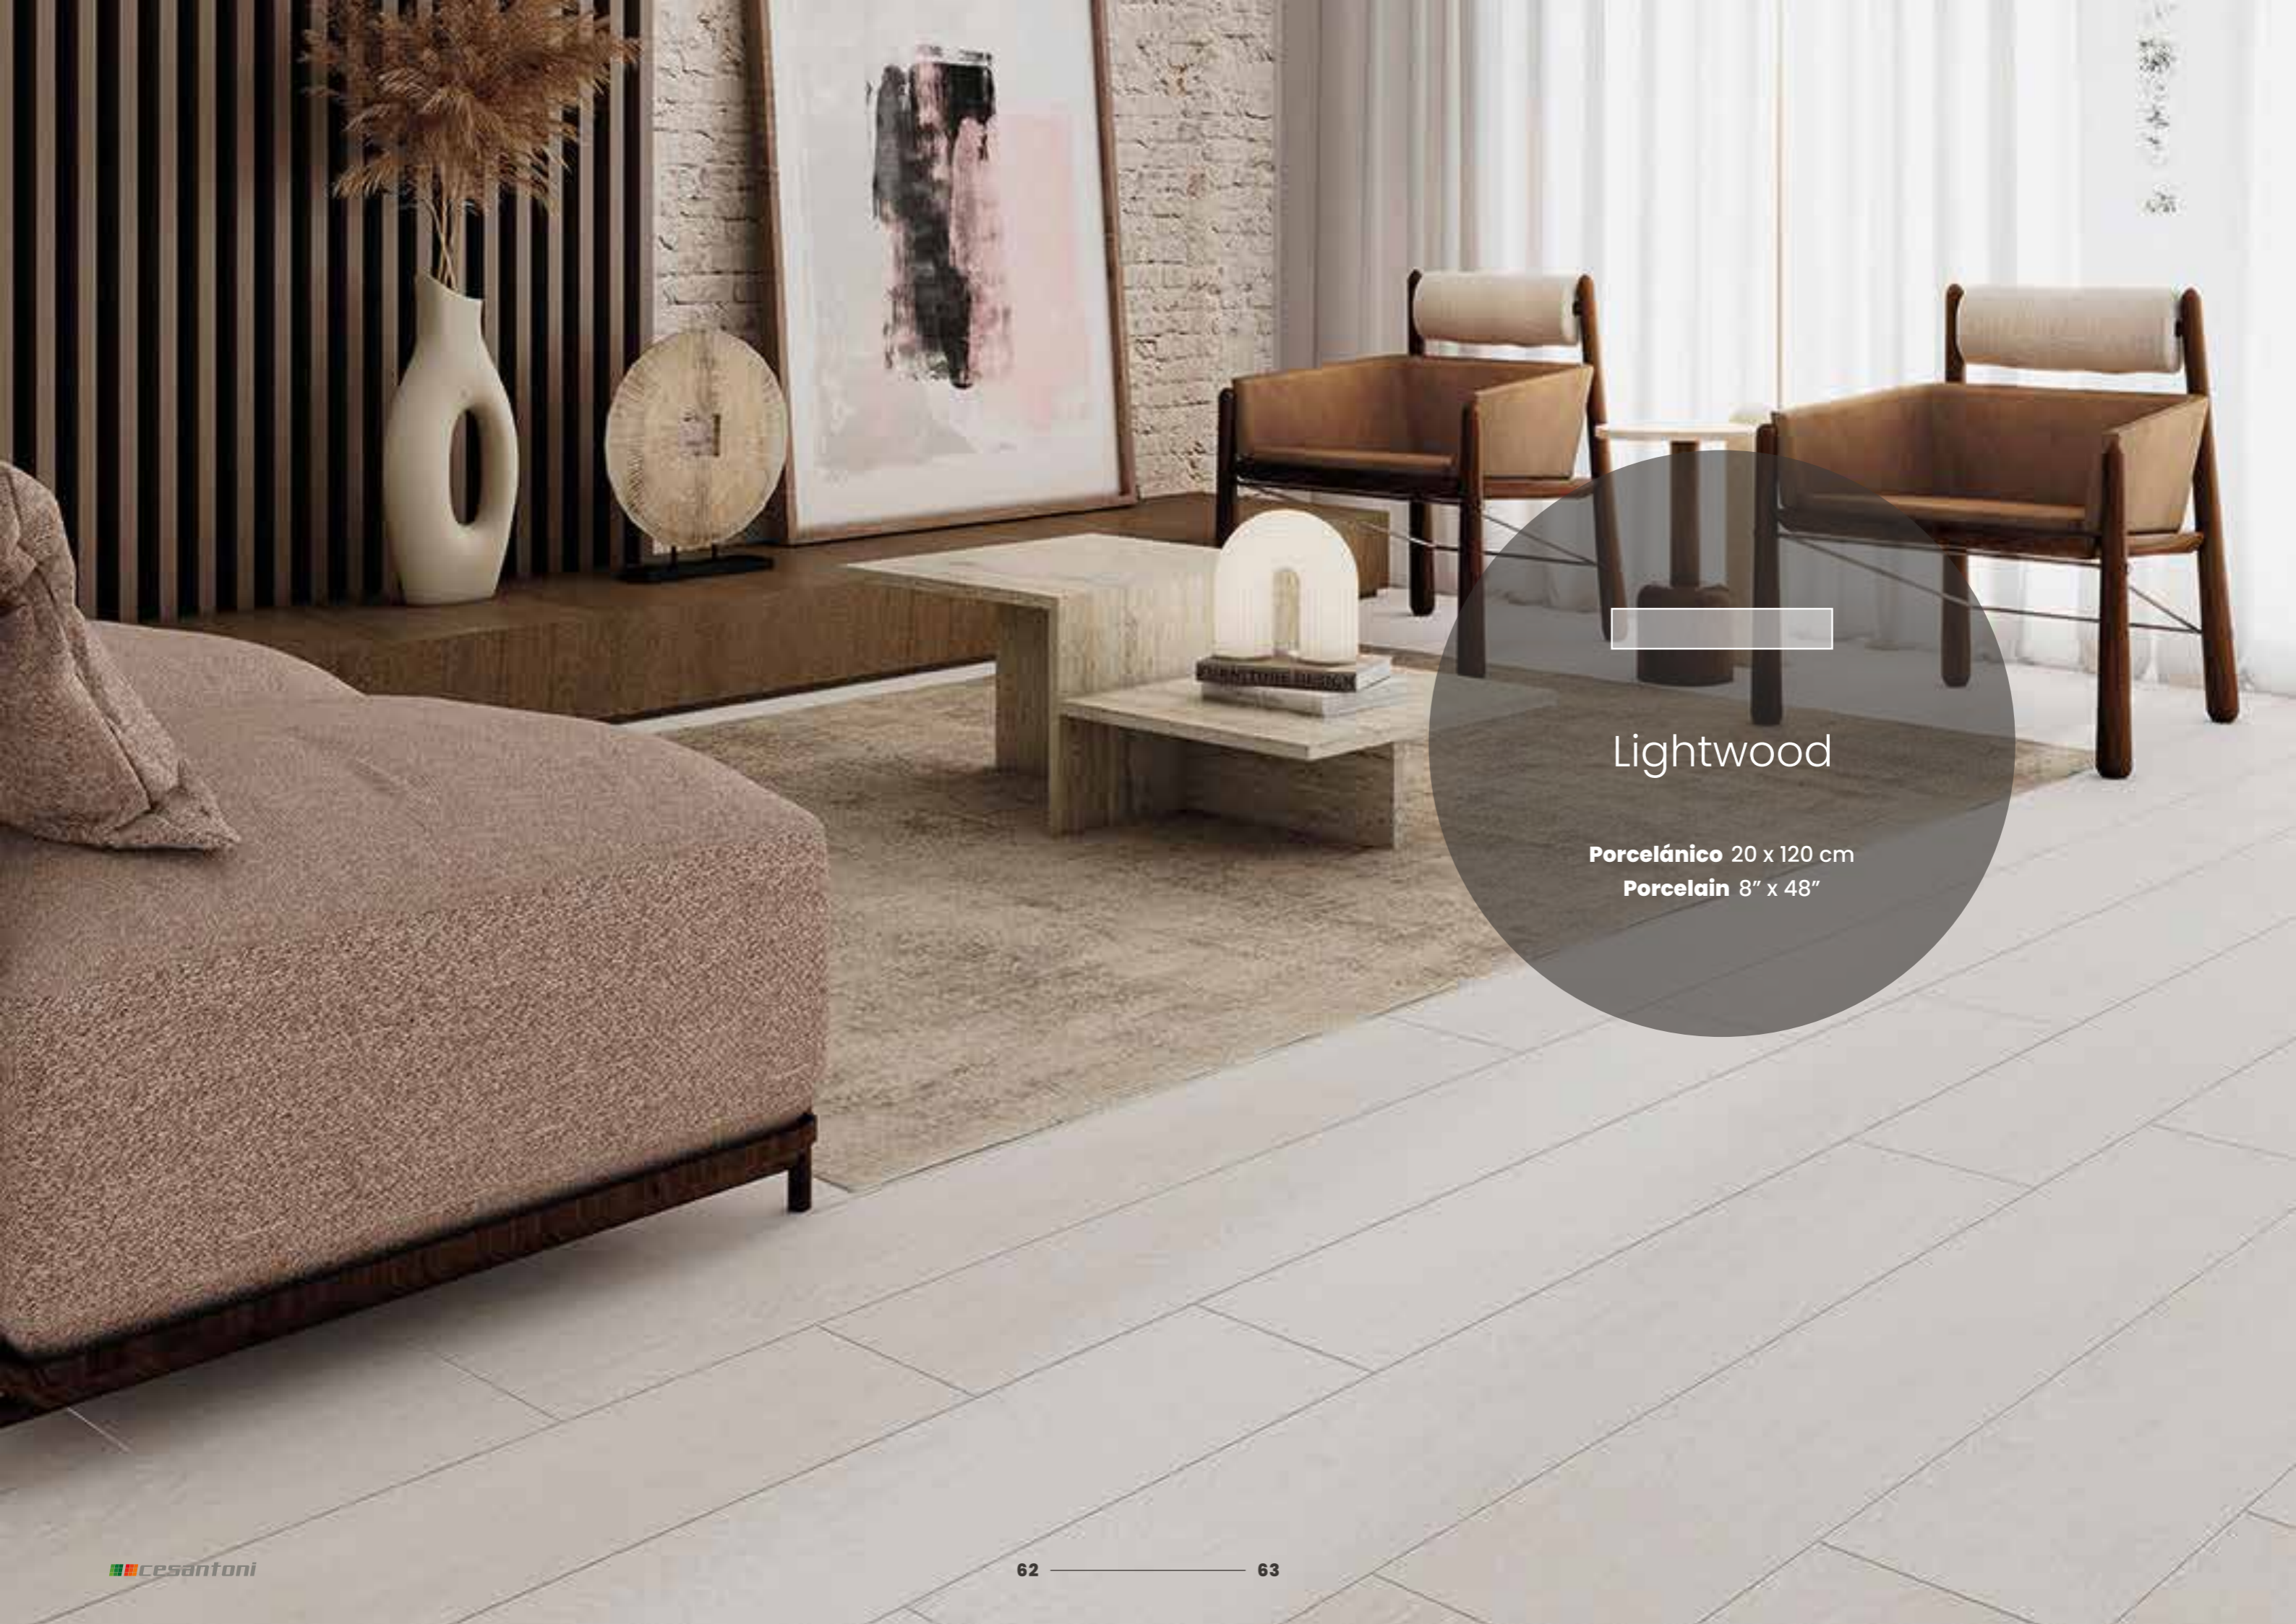

Lightwood

Porcelánico 20 x 120 cm
Porcelain 8" x 48"