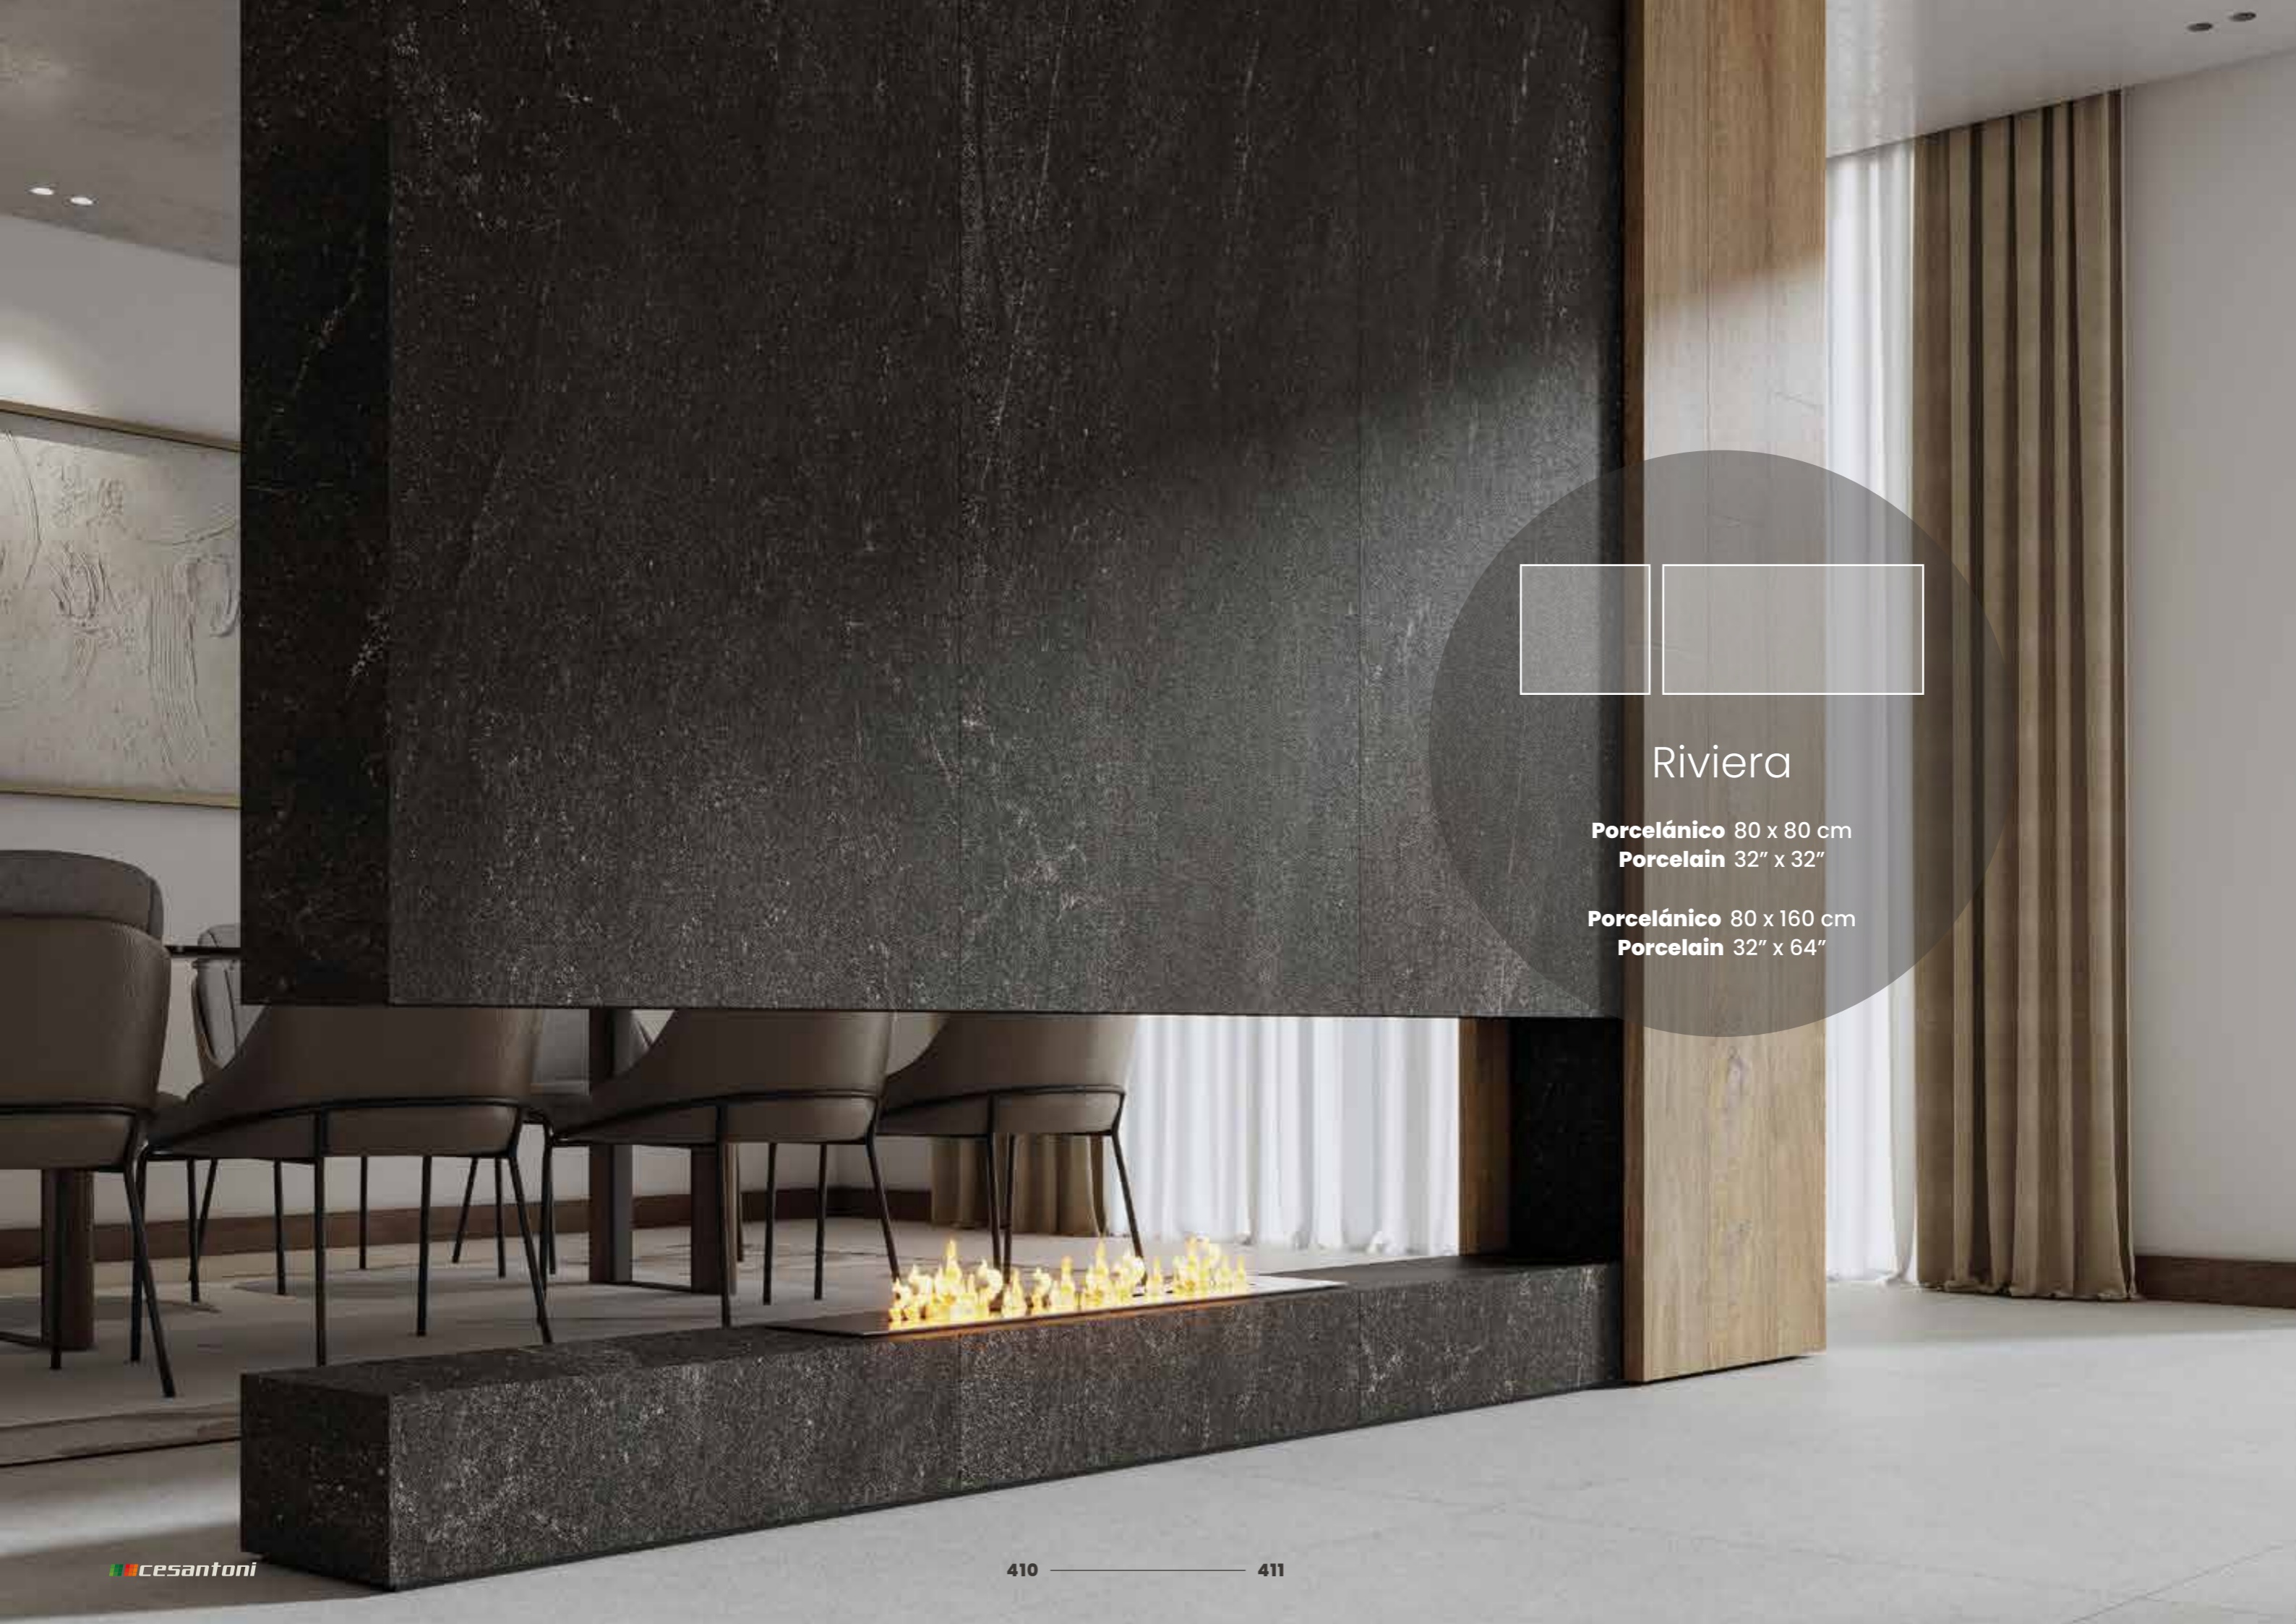

Riviera

Porcelánico 80 x 80 cm
Porcelain 32" x 32"

Porcelánico 80 x 160 cm
Porcelain 32" x 64"