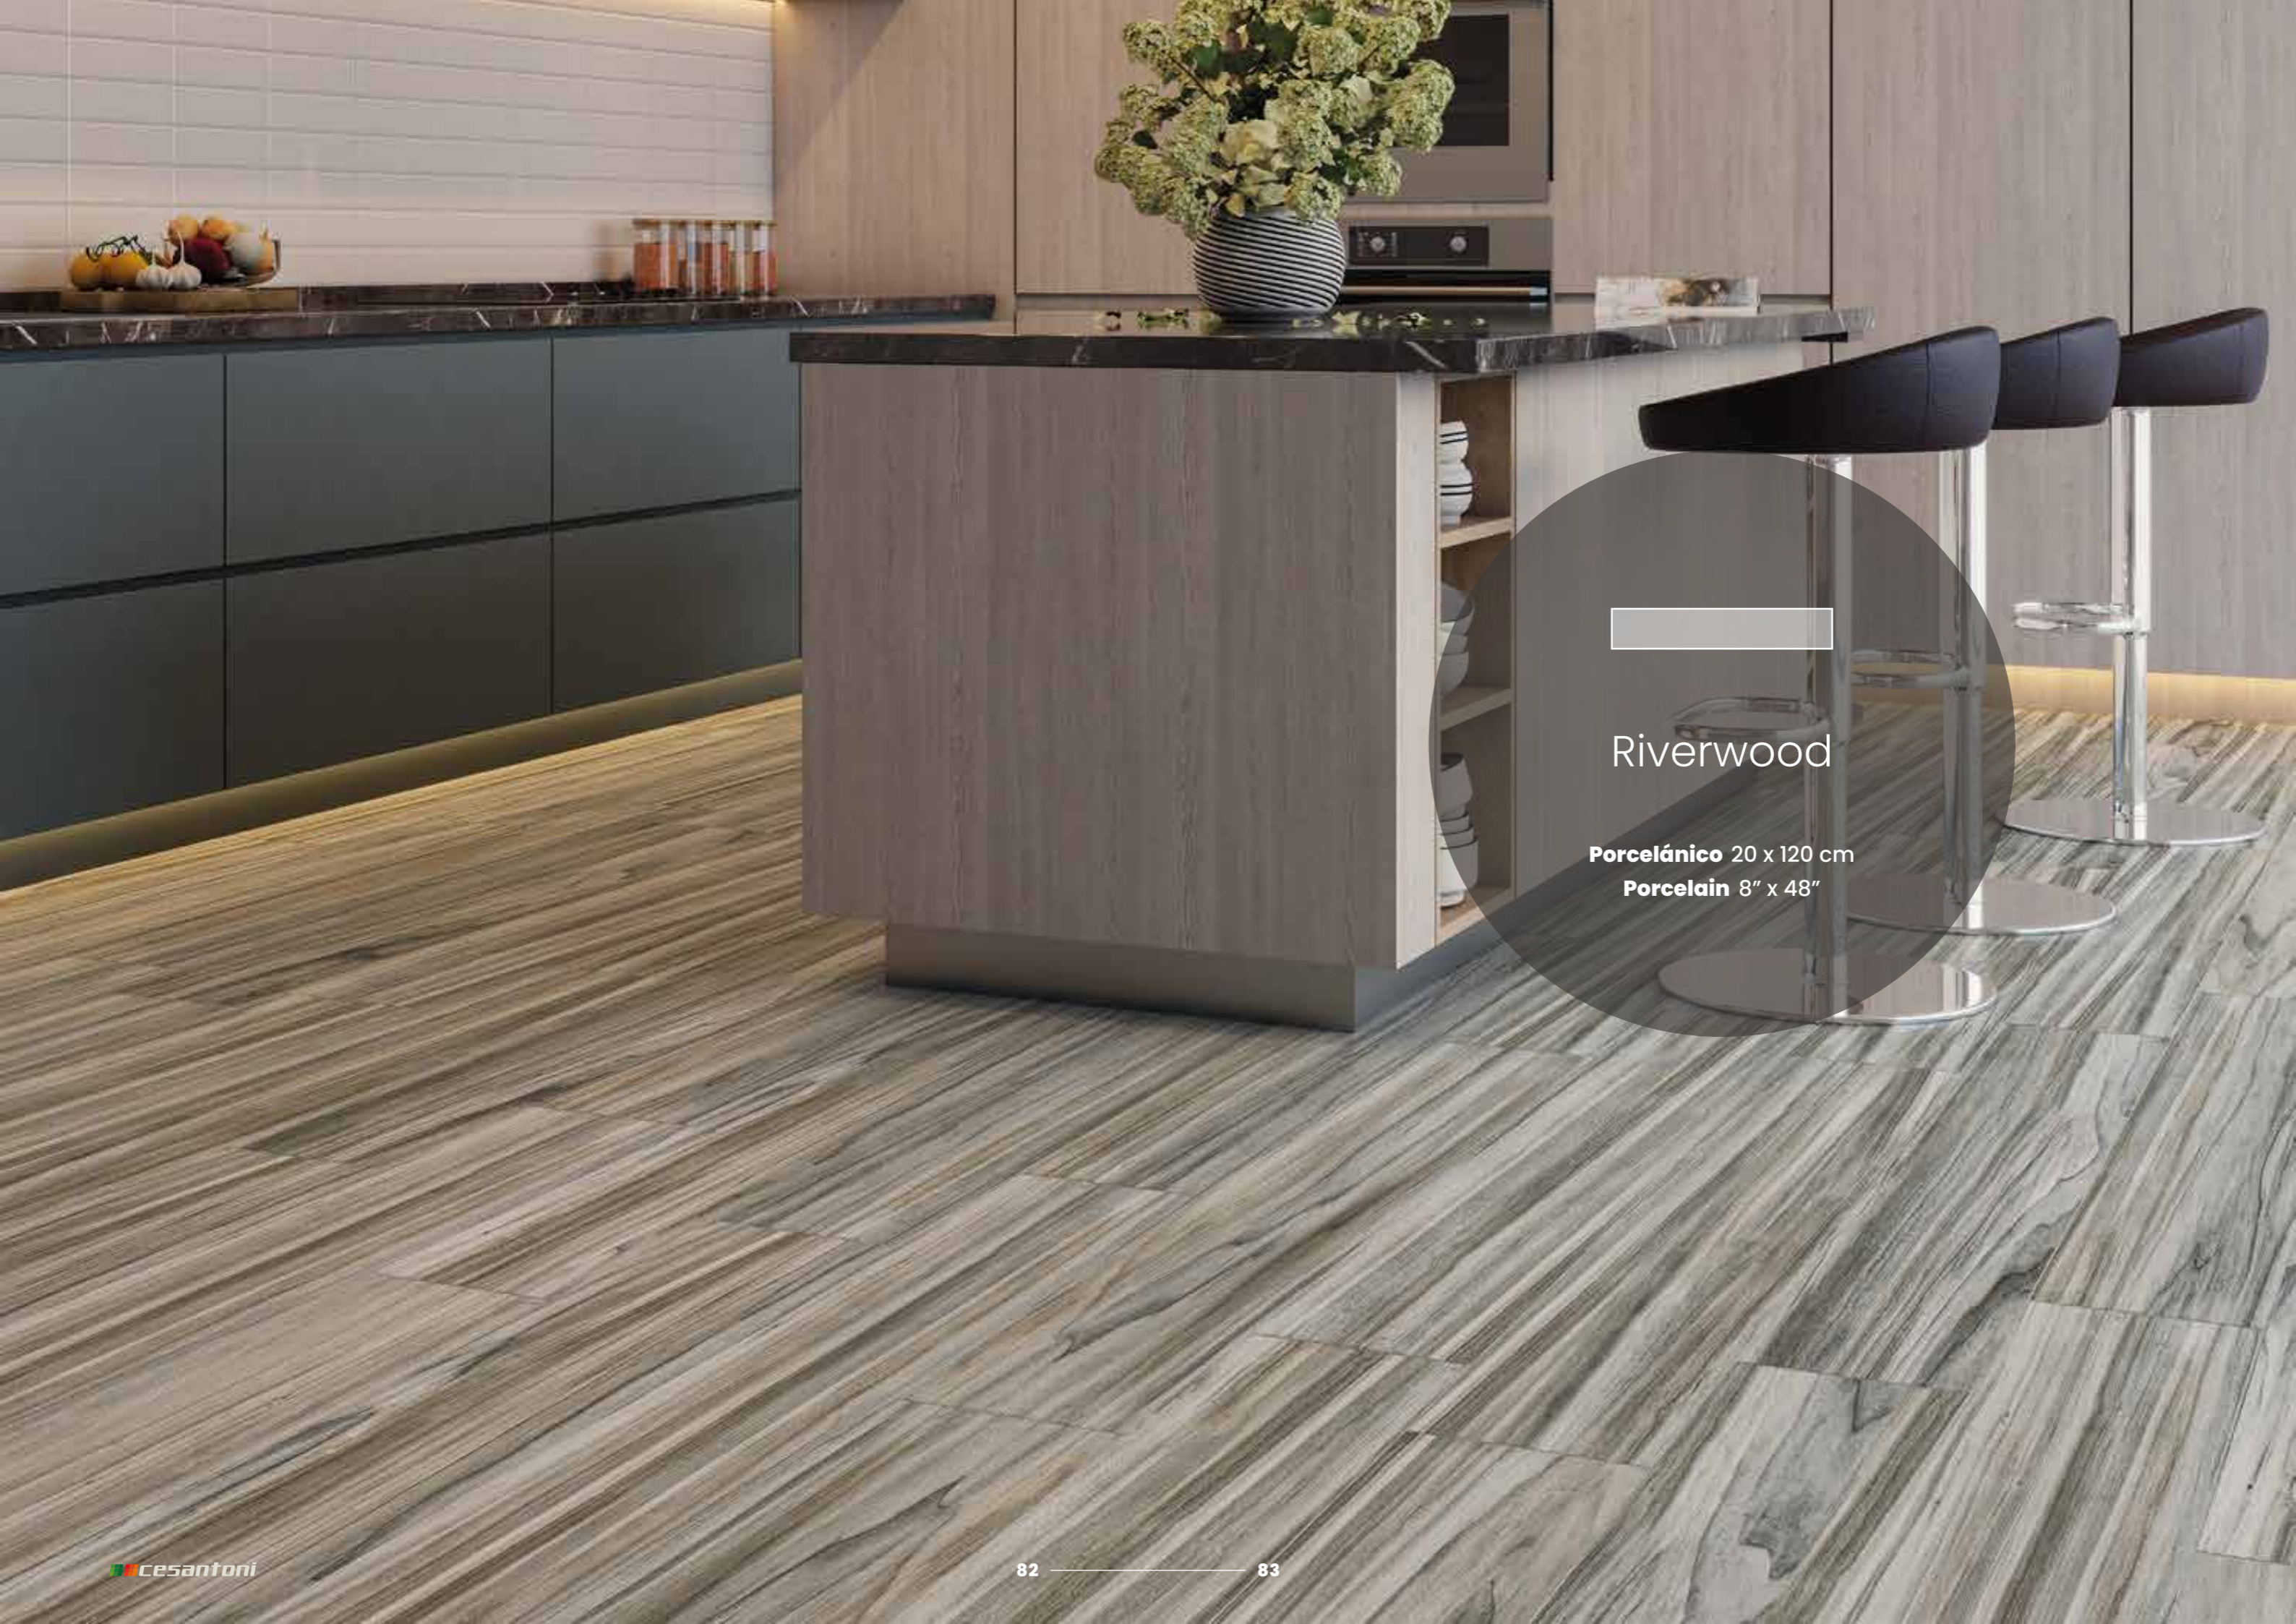

Riverwood

Porcelánico 20 x 120 cm

Porcelain 8" x 48"