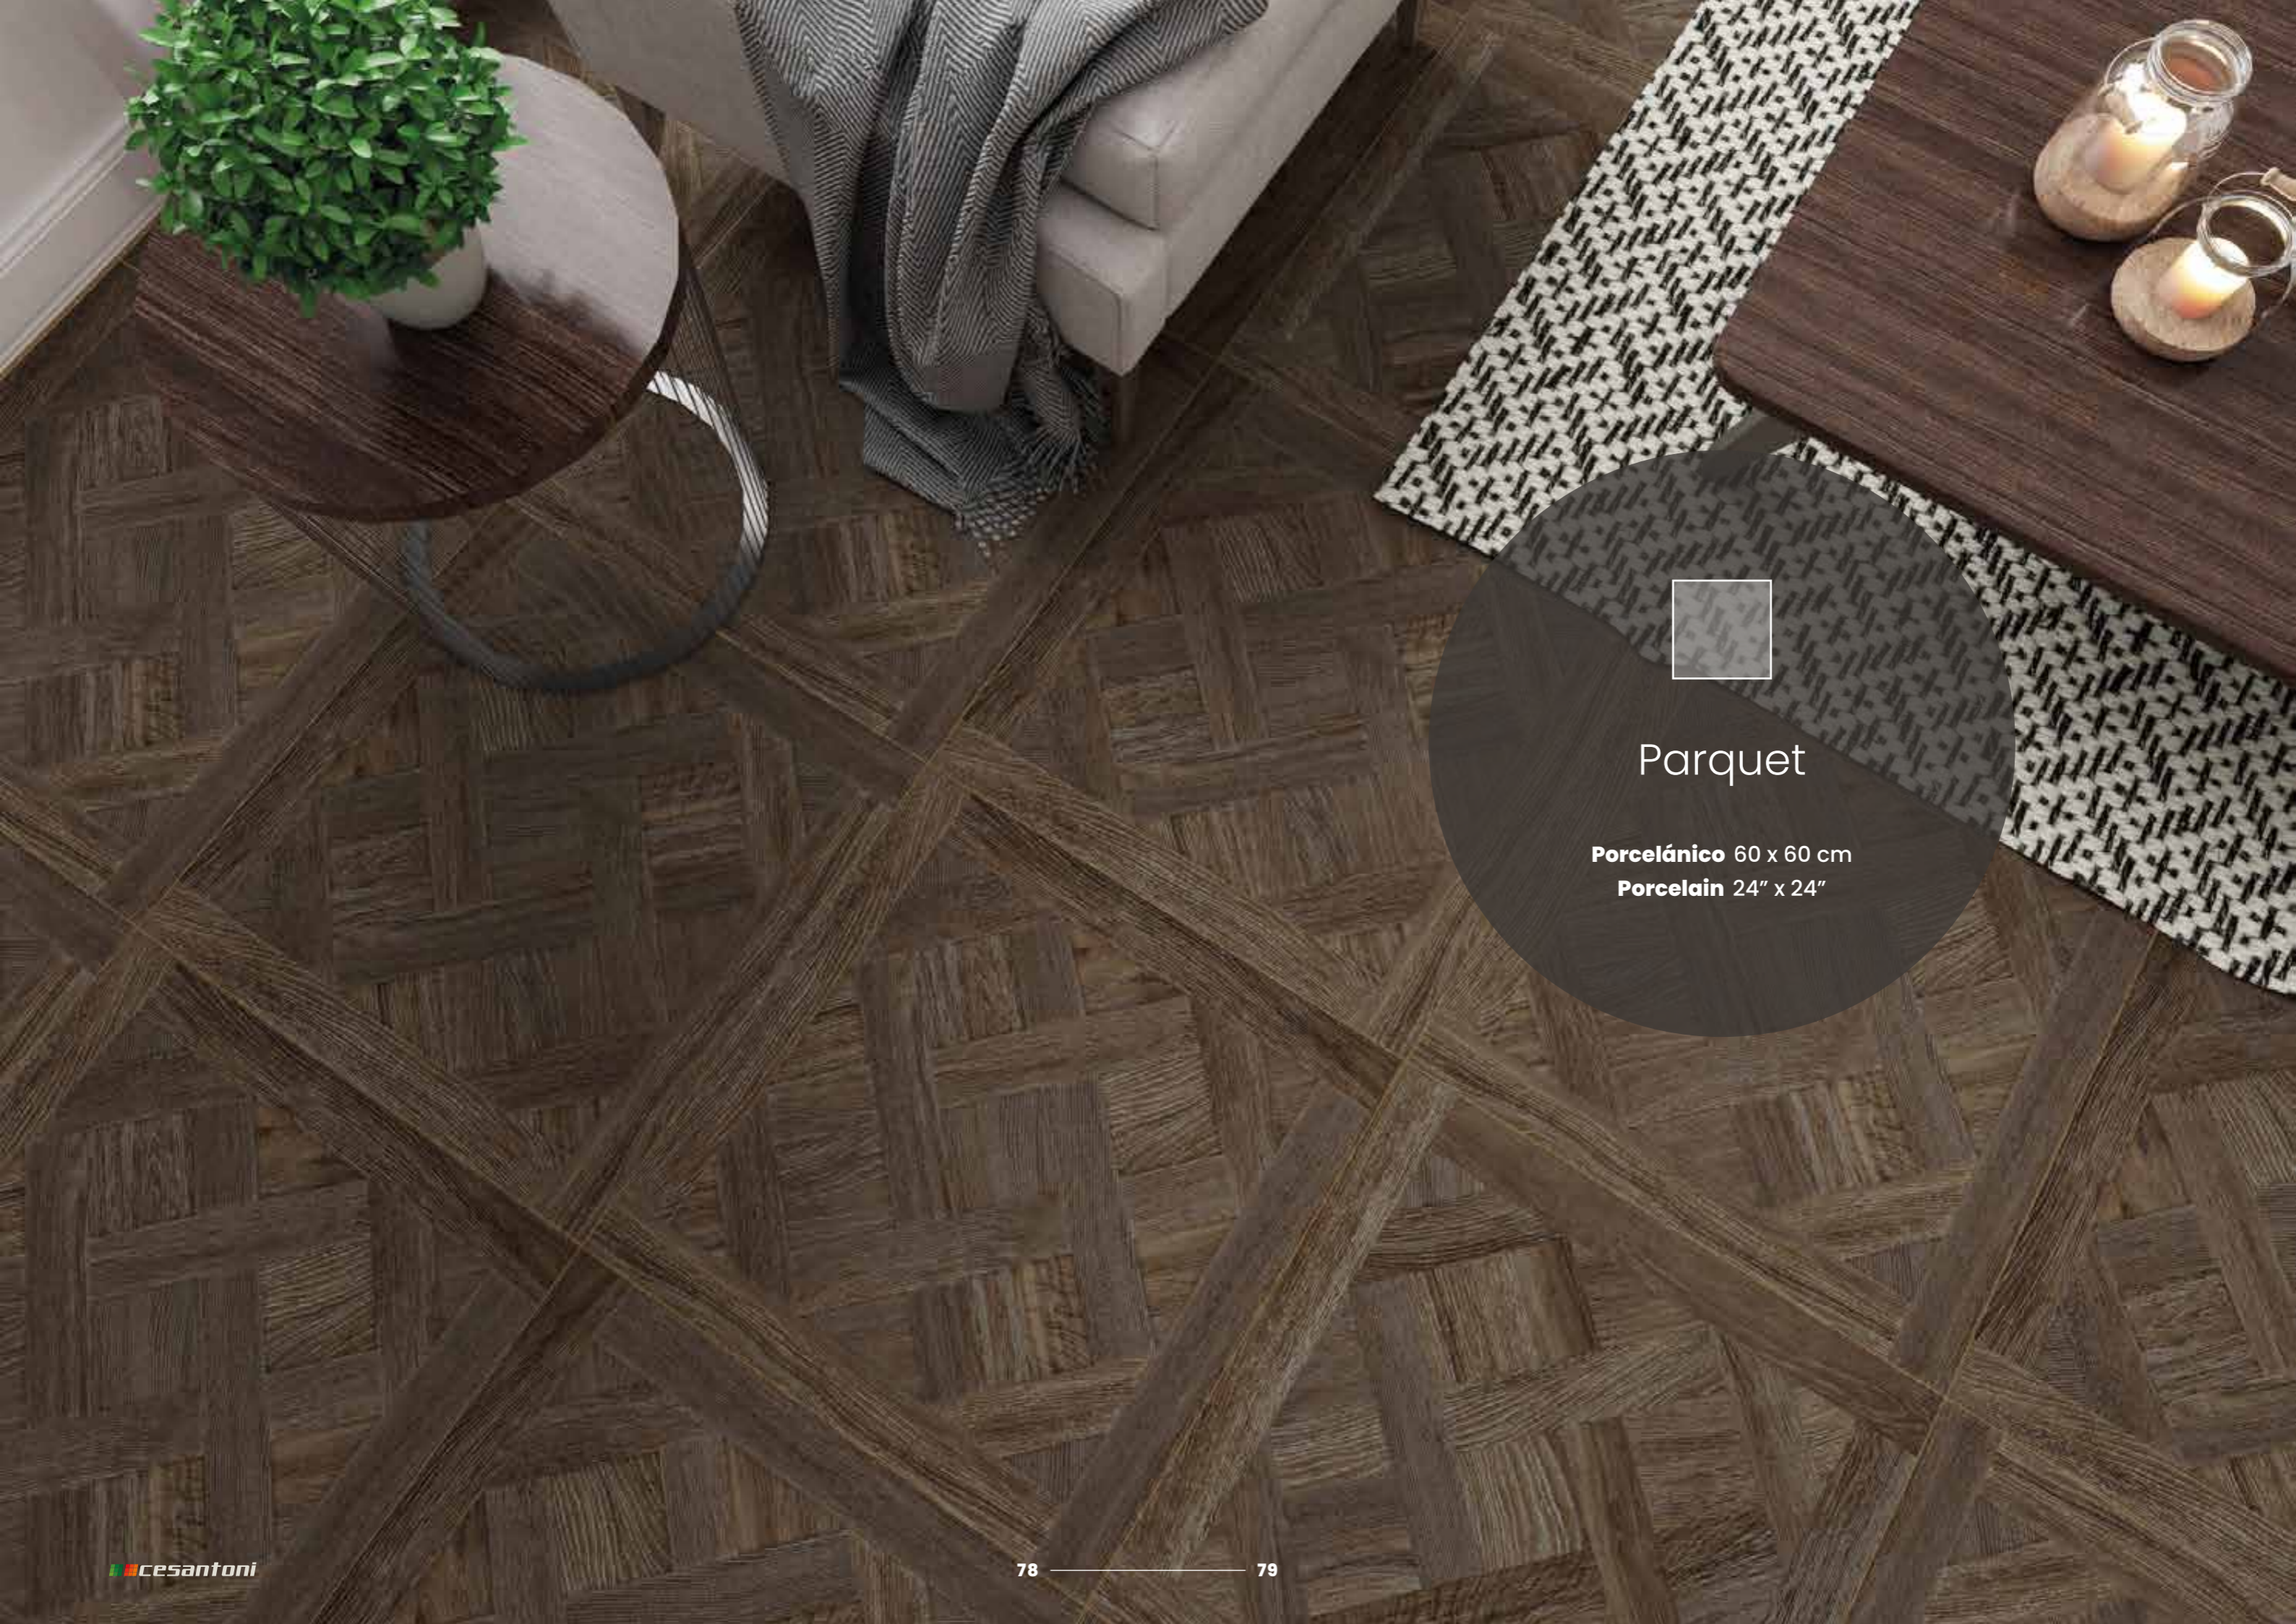

Parquet

Porcelánico 60 x 60 cm
Porcelain 24" x 24"