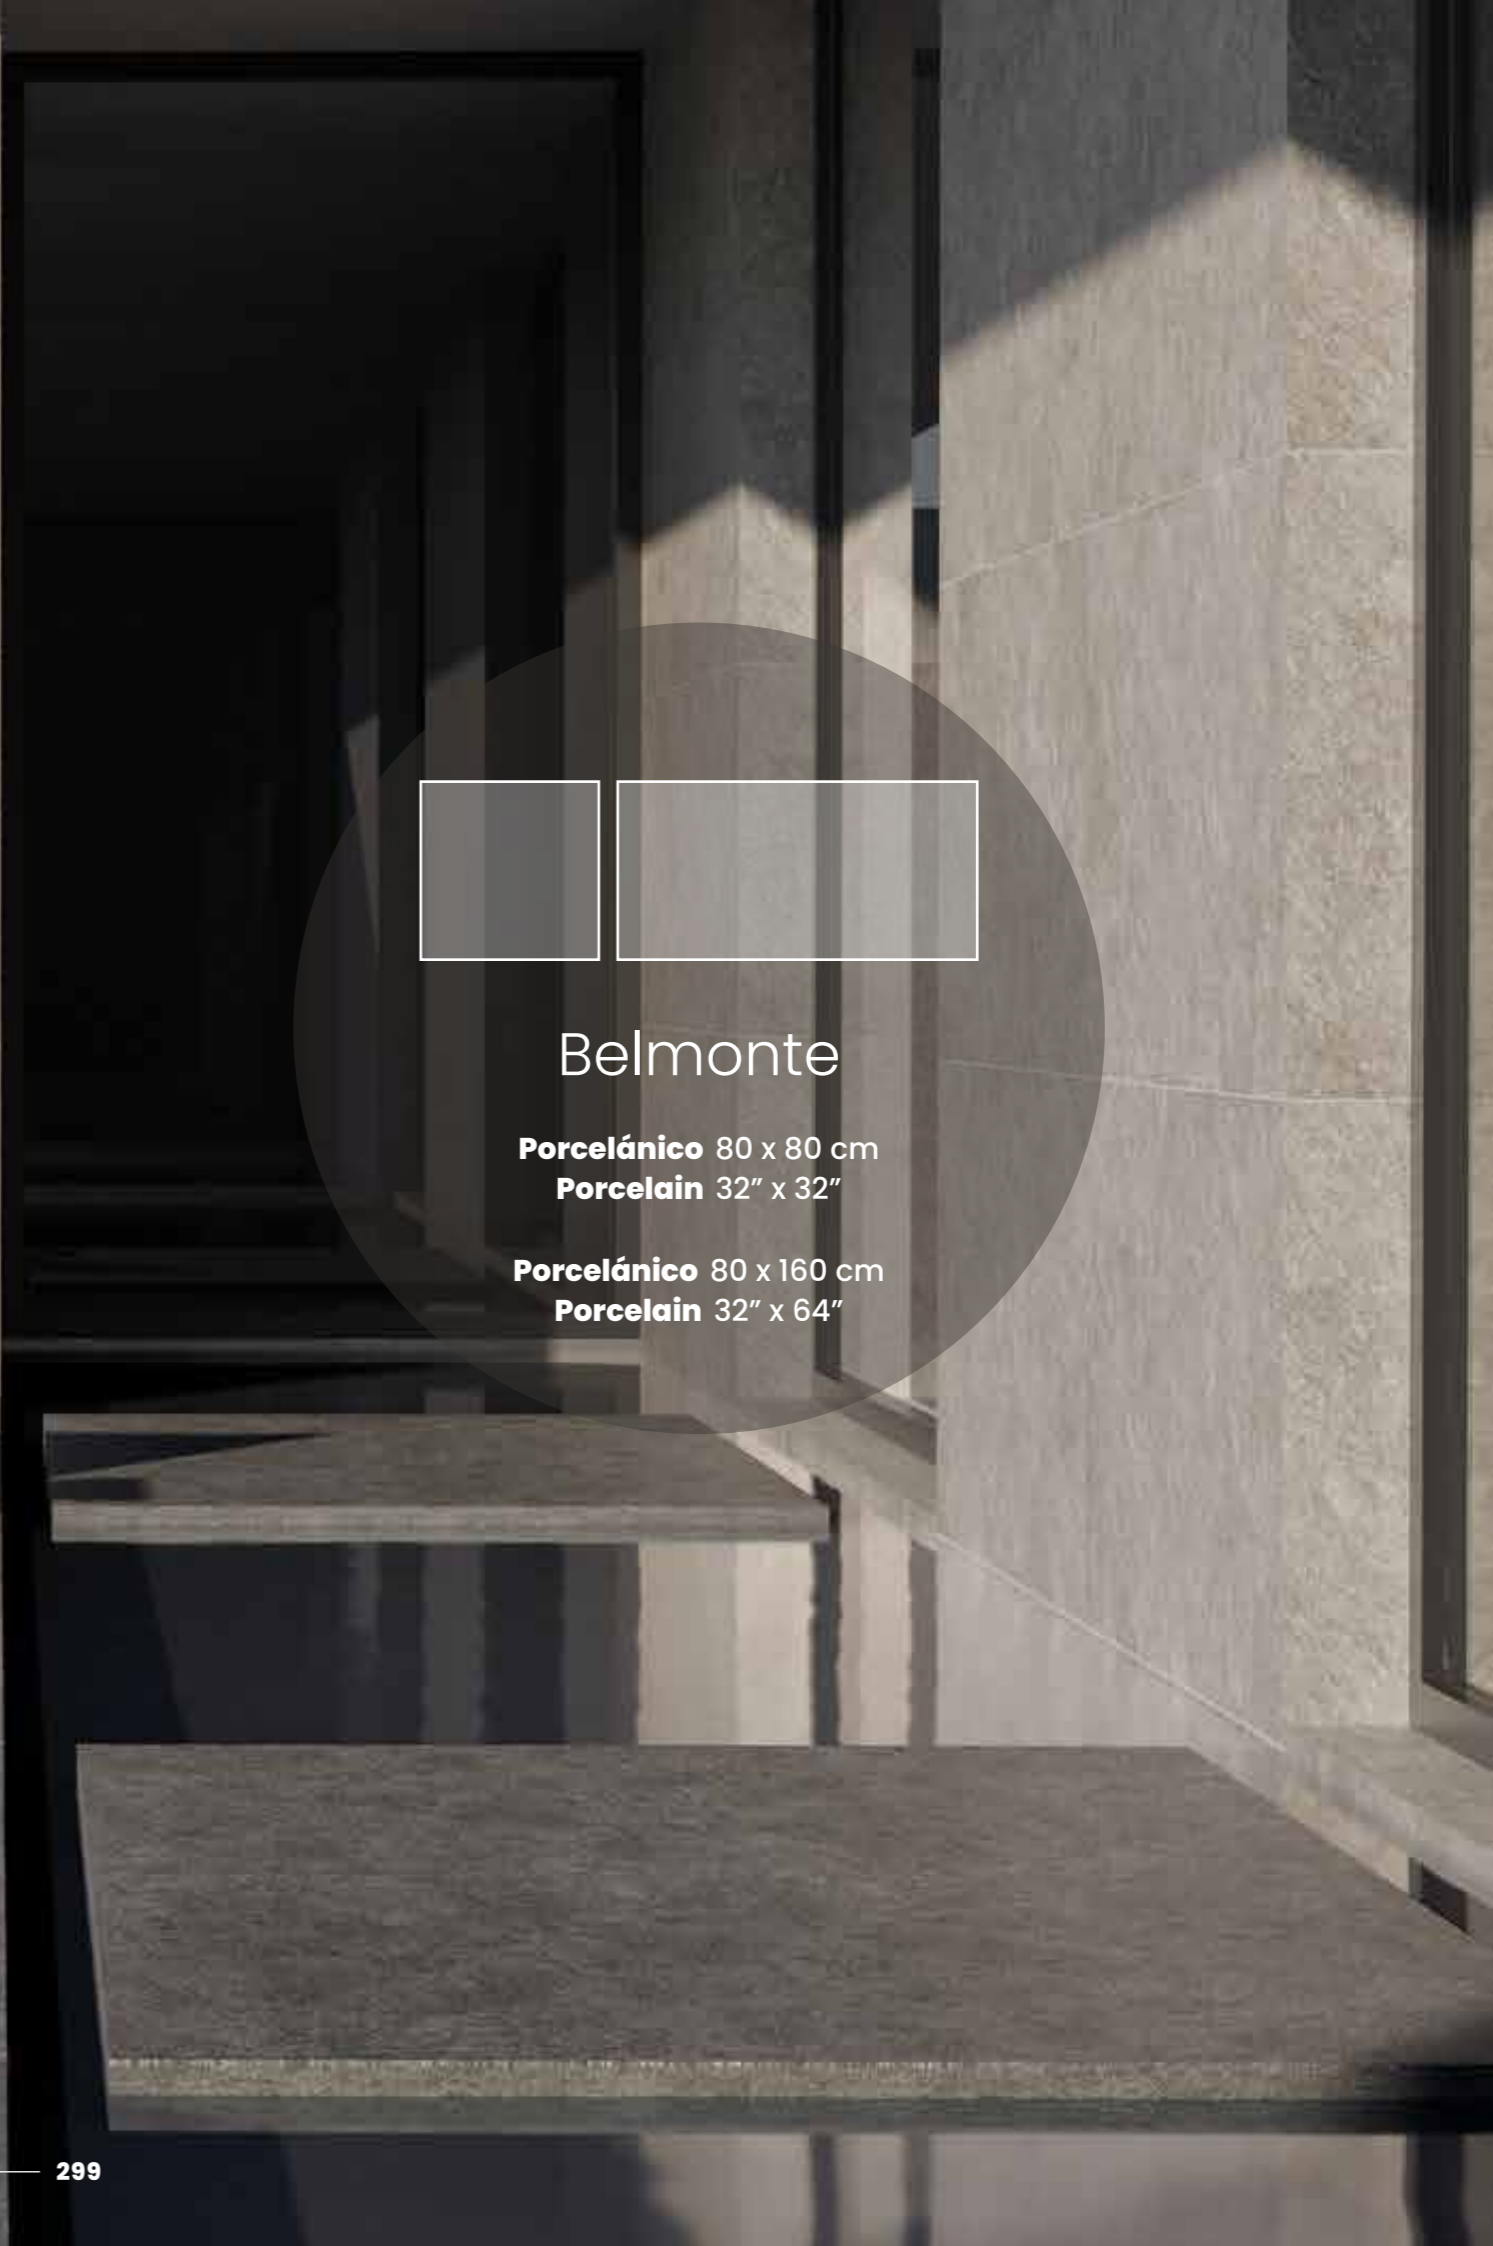

Belmonte

Porcelánico 80 x 80 cm
Porcelain 32" x 32"

Porcelánico 80 x 160 cm
Porcelain 32" x 64"