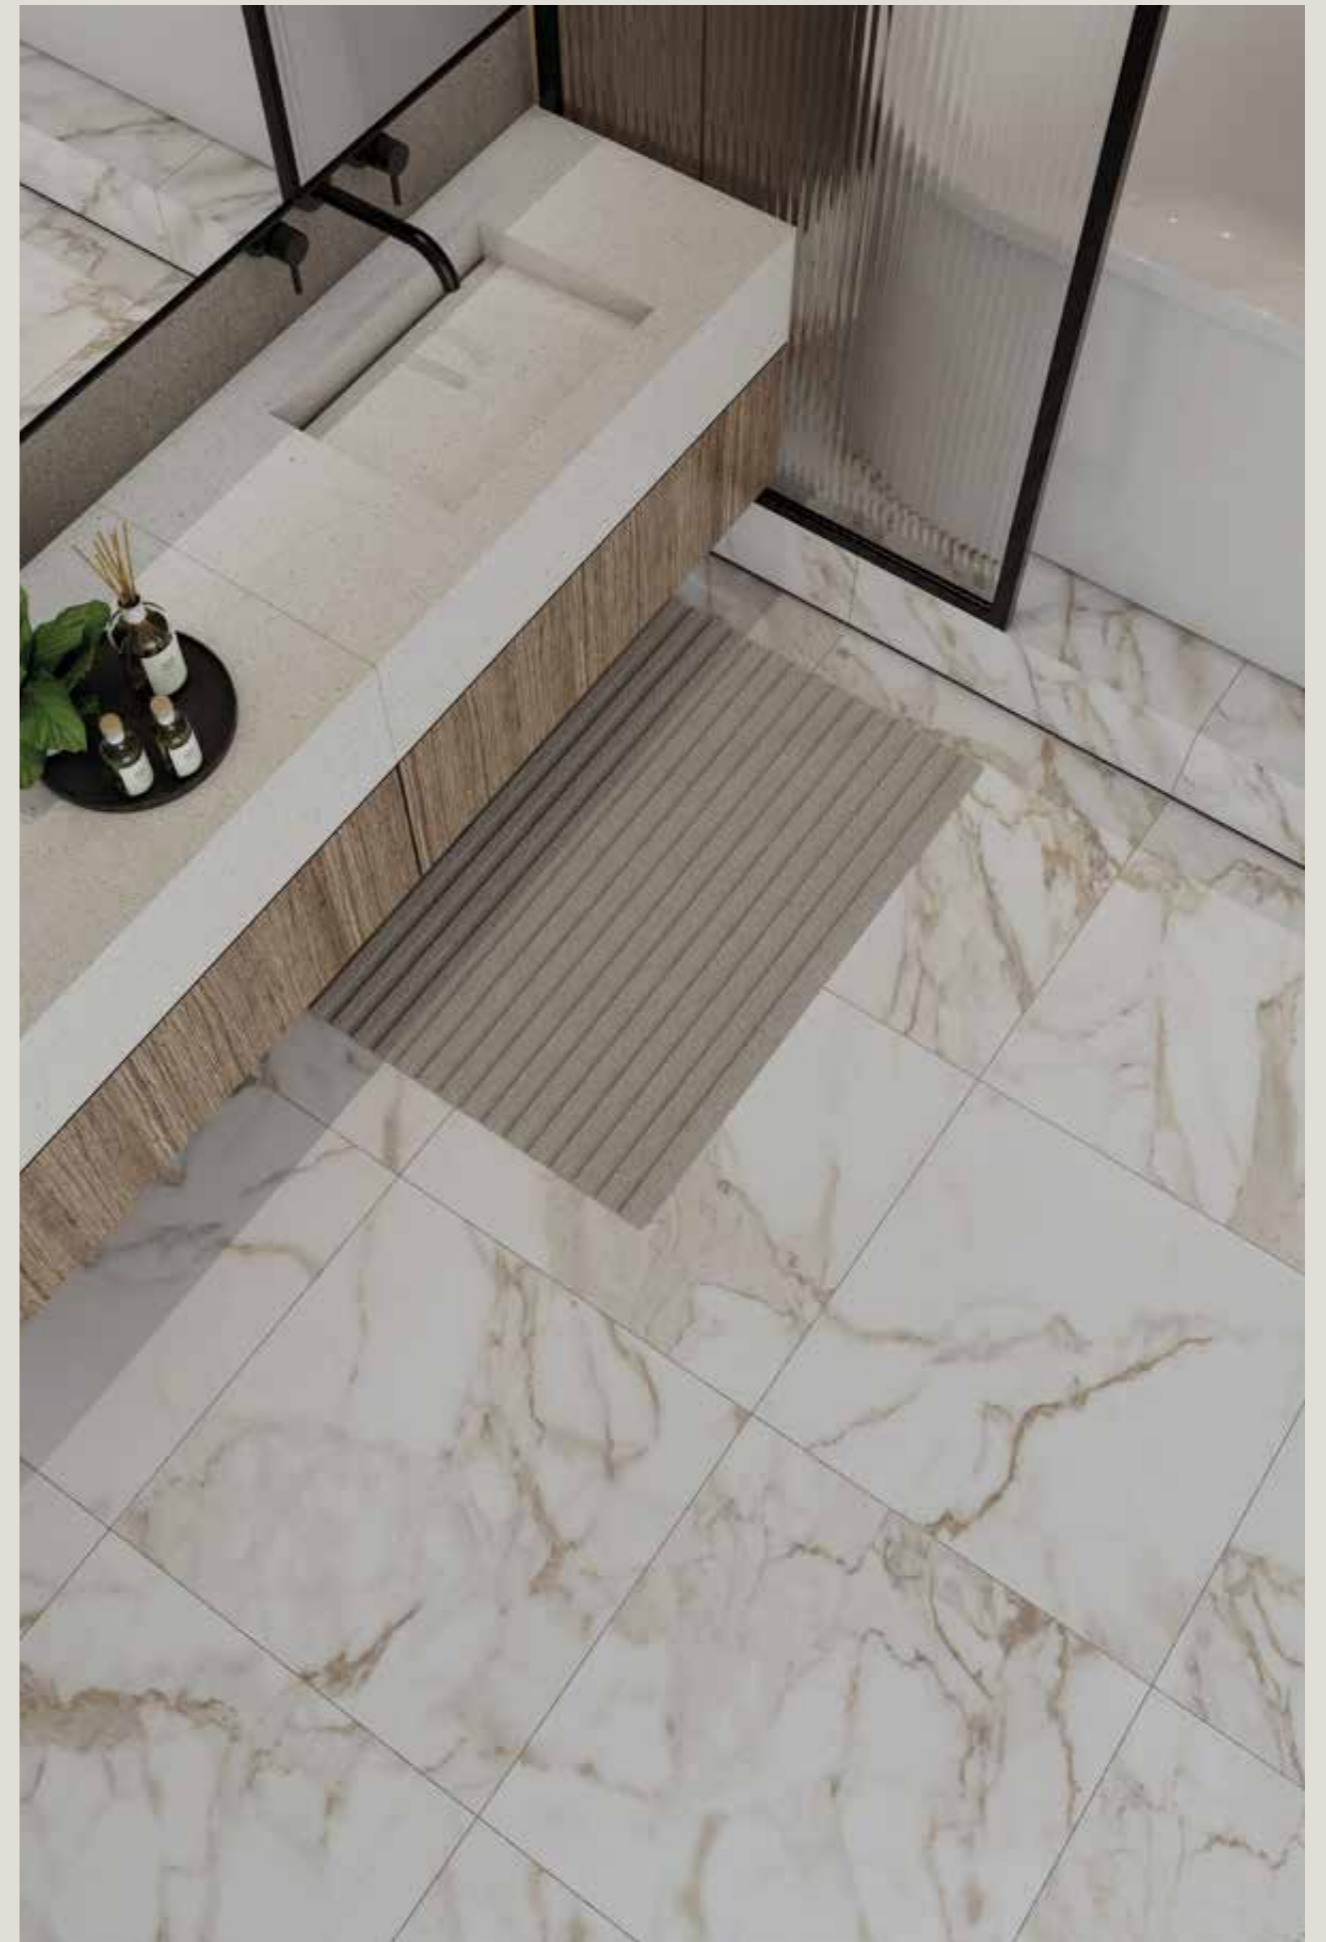

UNITONO UNITONE

Variación lata High variation

Caras Faces 18