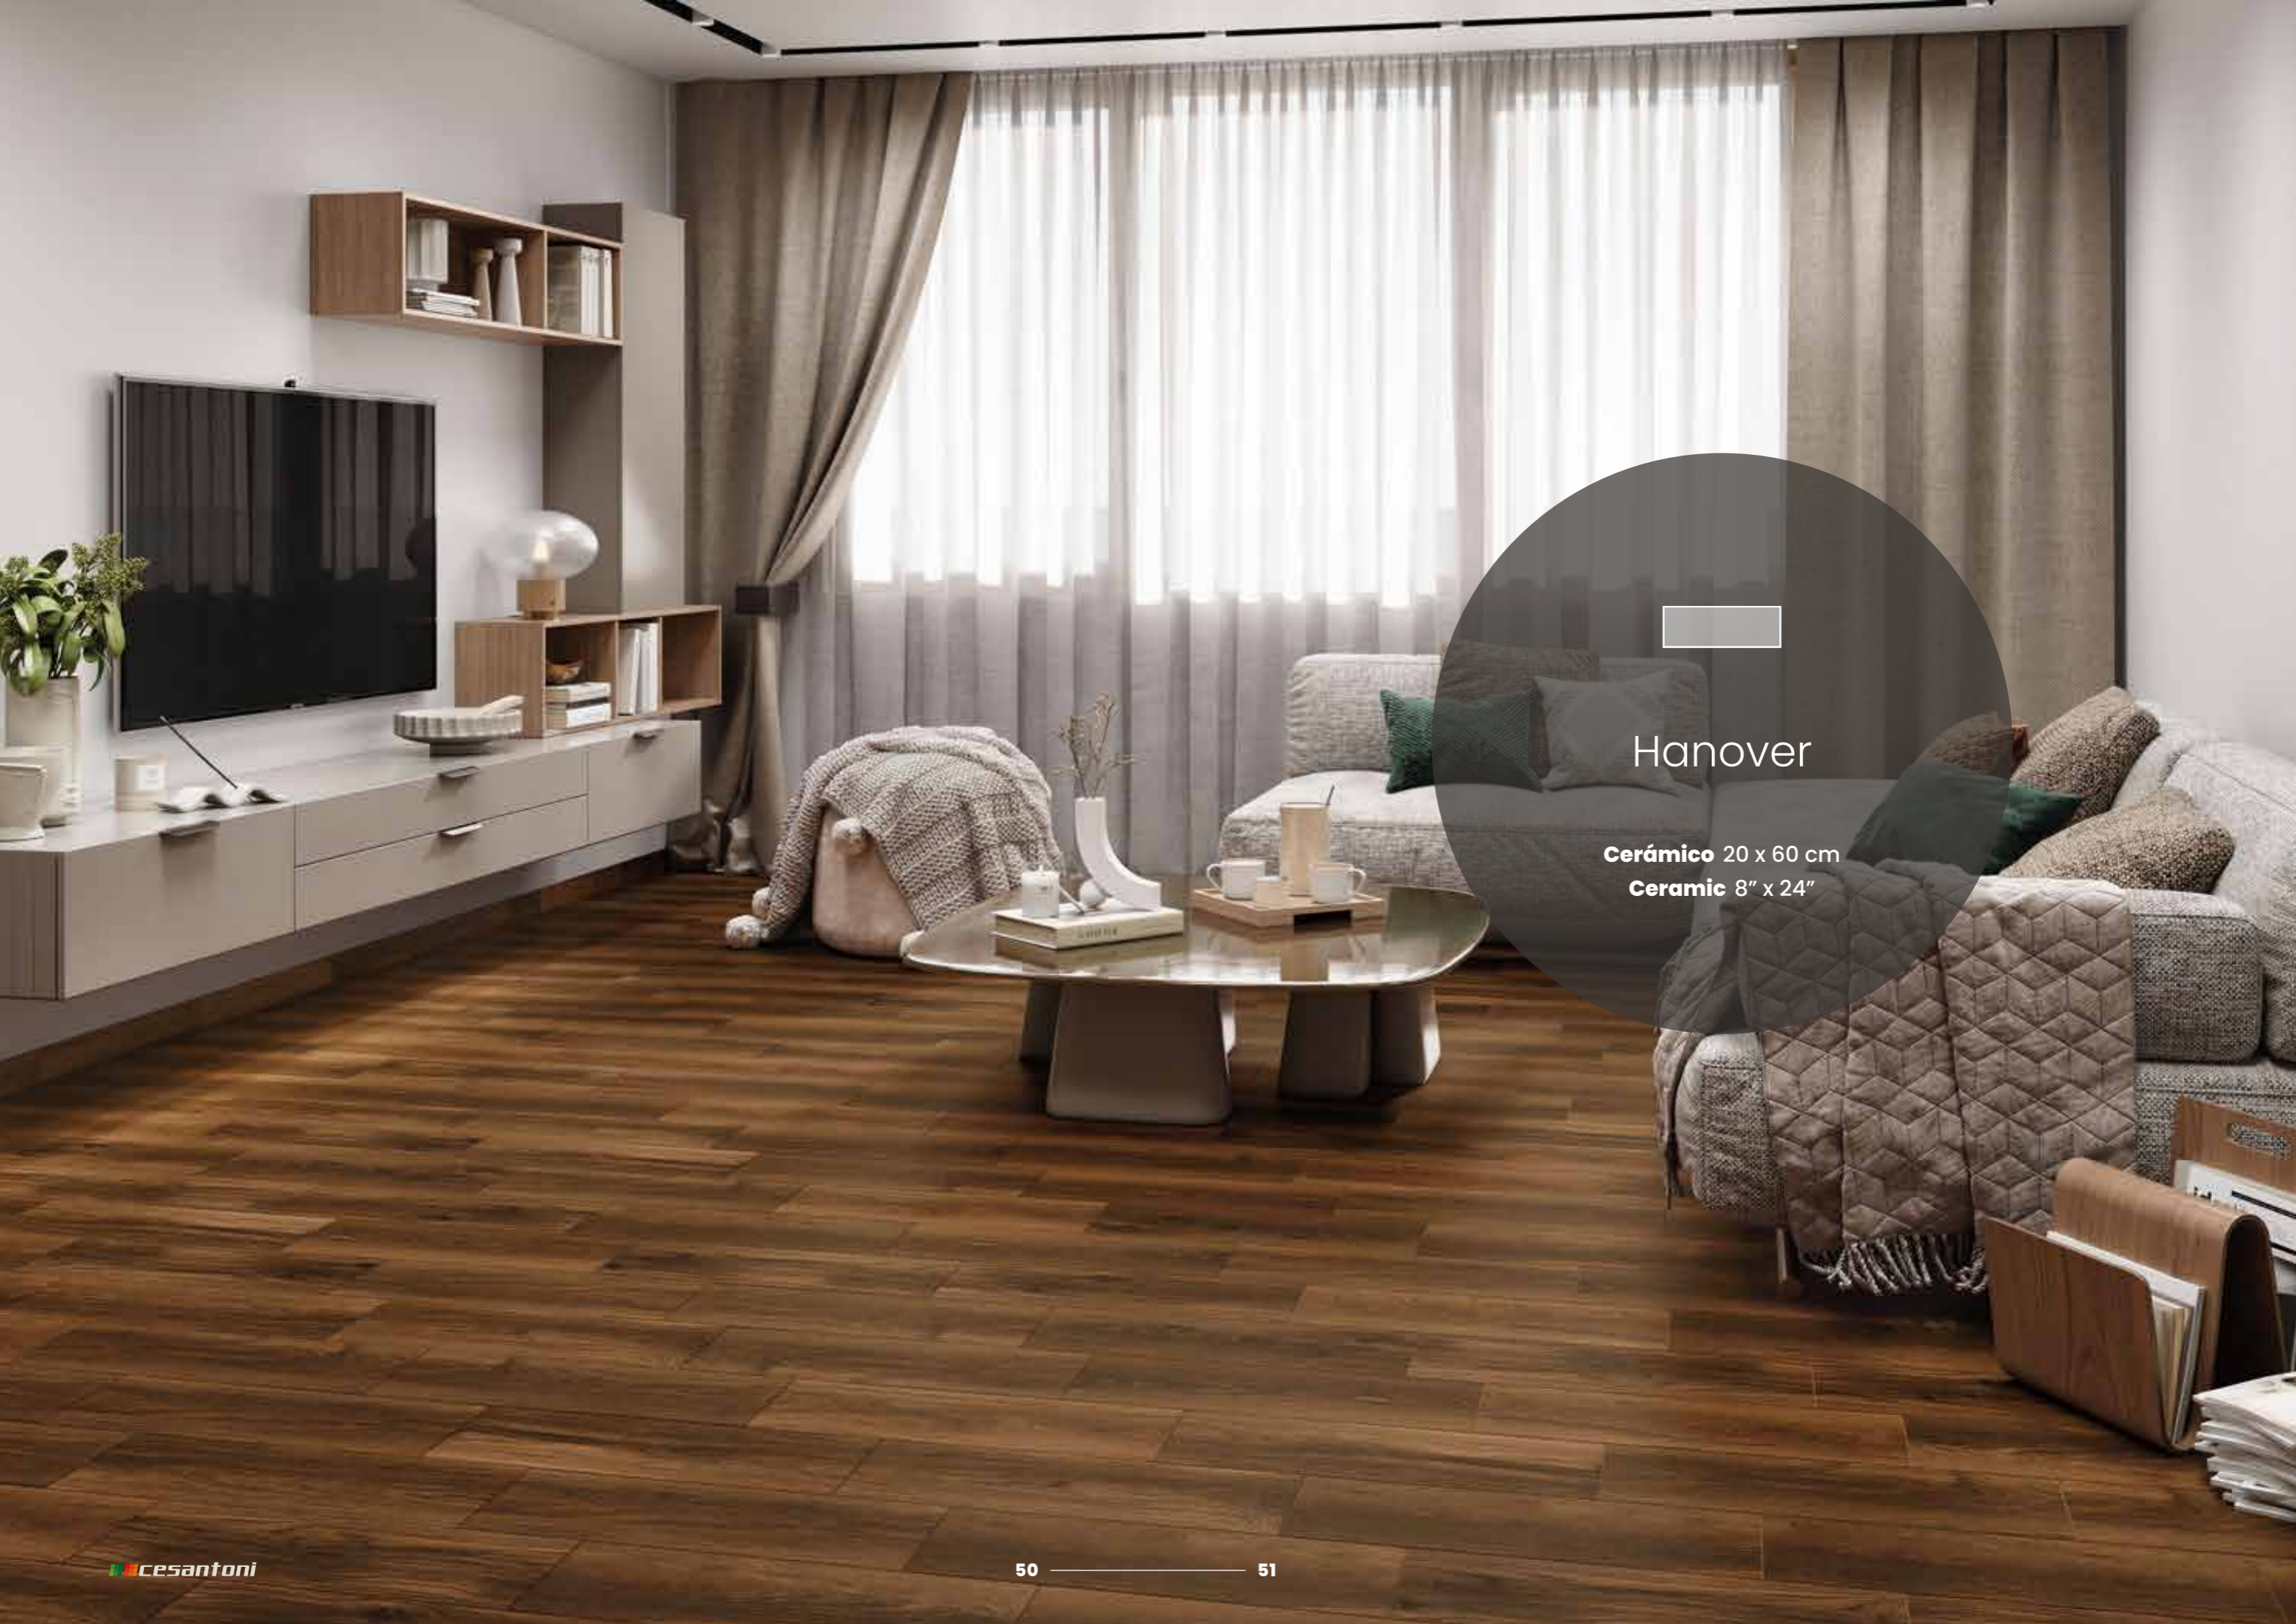

Hanover

Cerámico 20 x 60 cm
Ceramic 8" x 24"