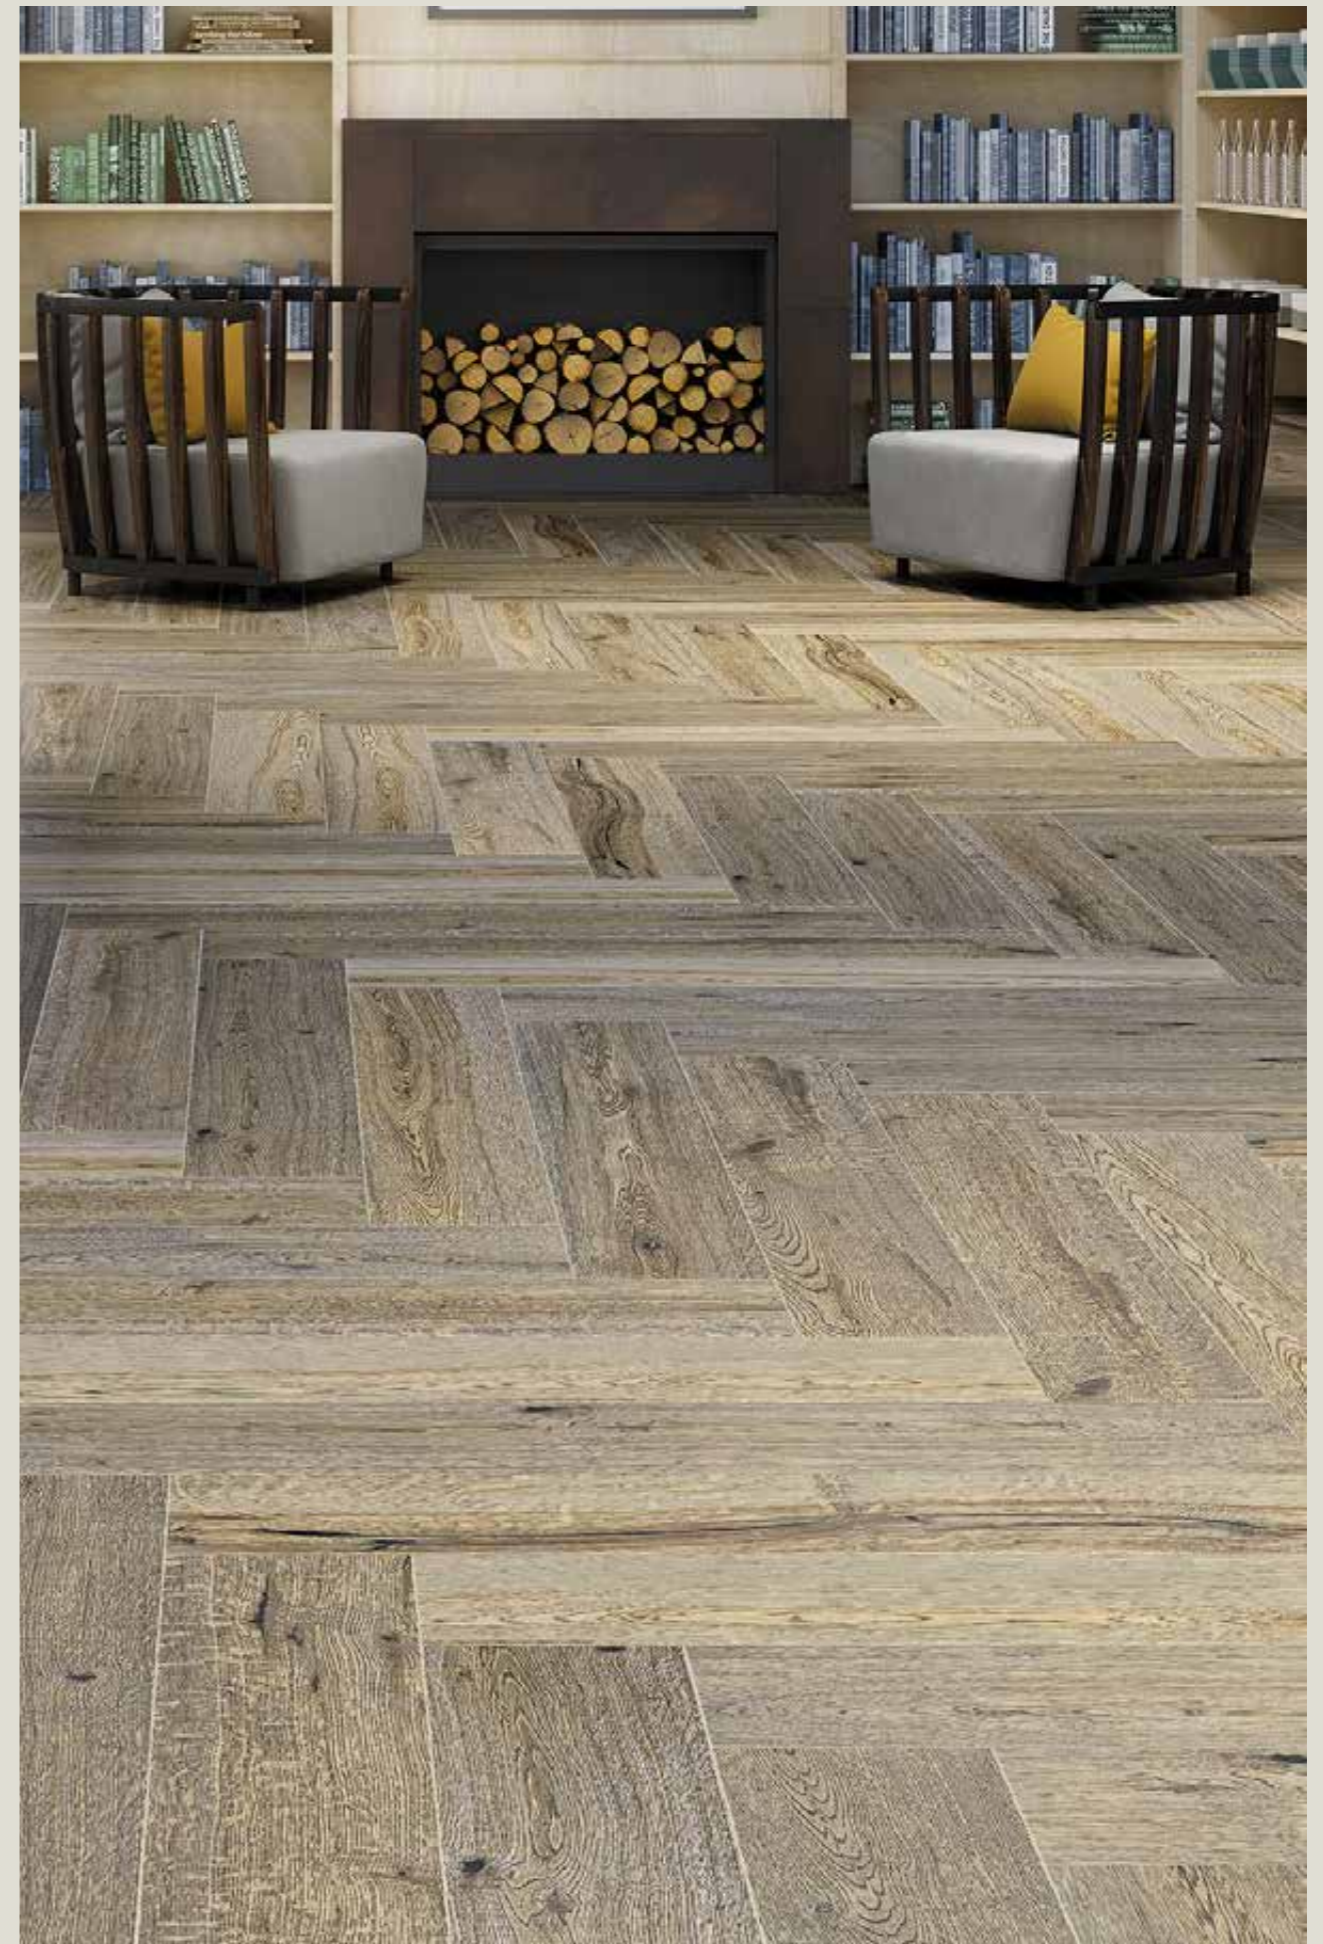

MIEL

Variación diversa Diverse variation

Caras Faces 24