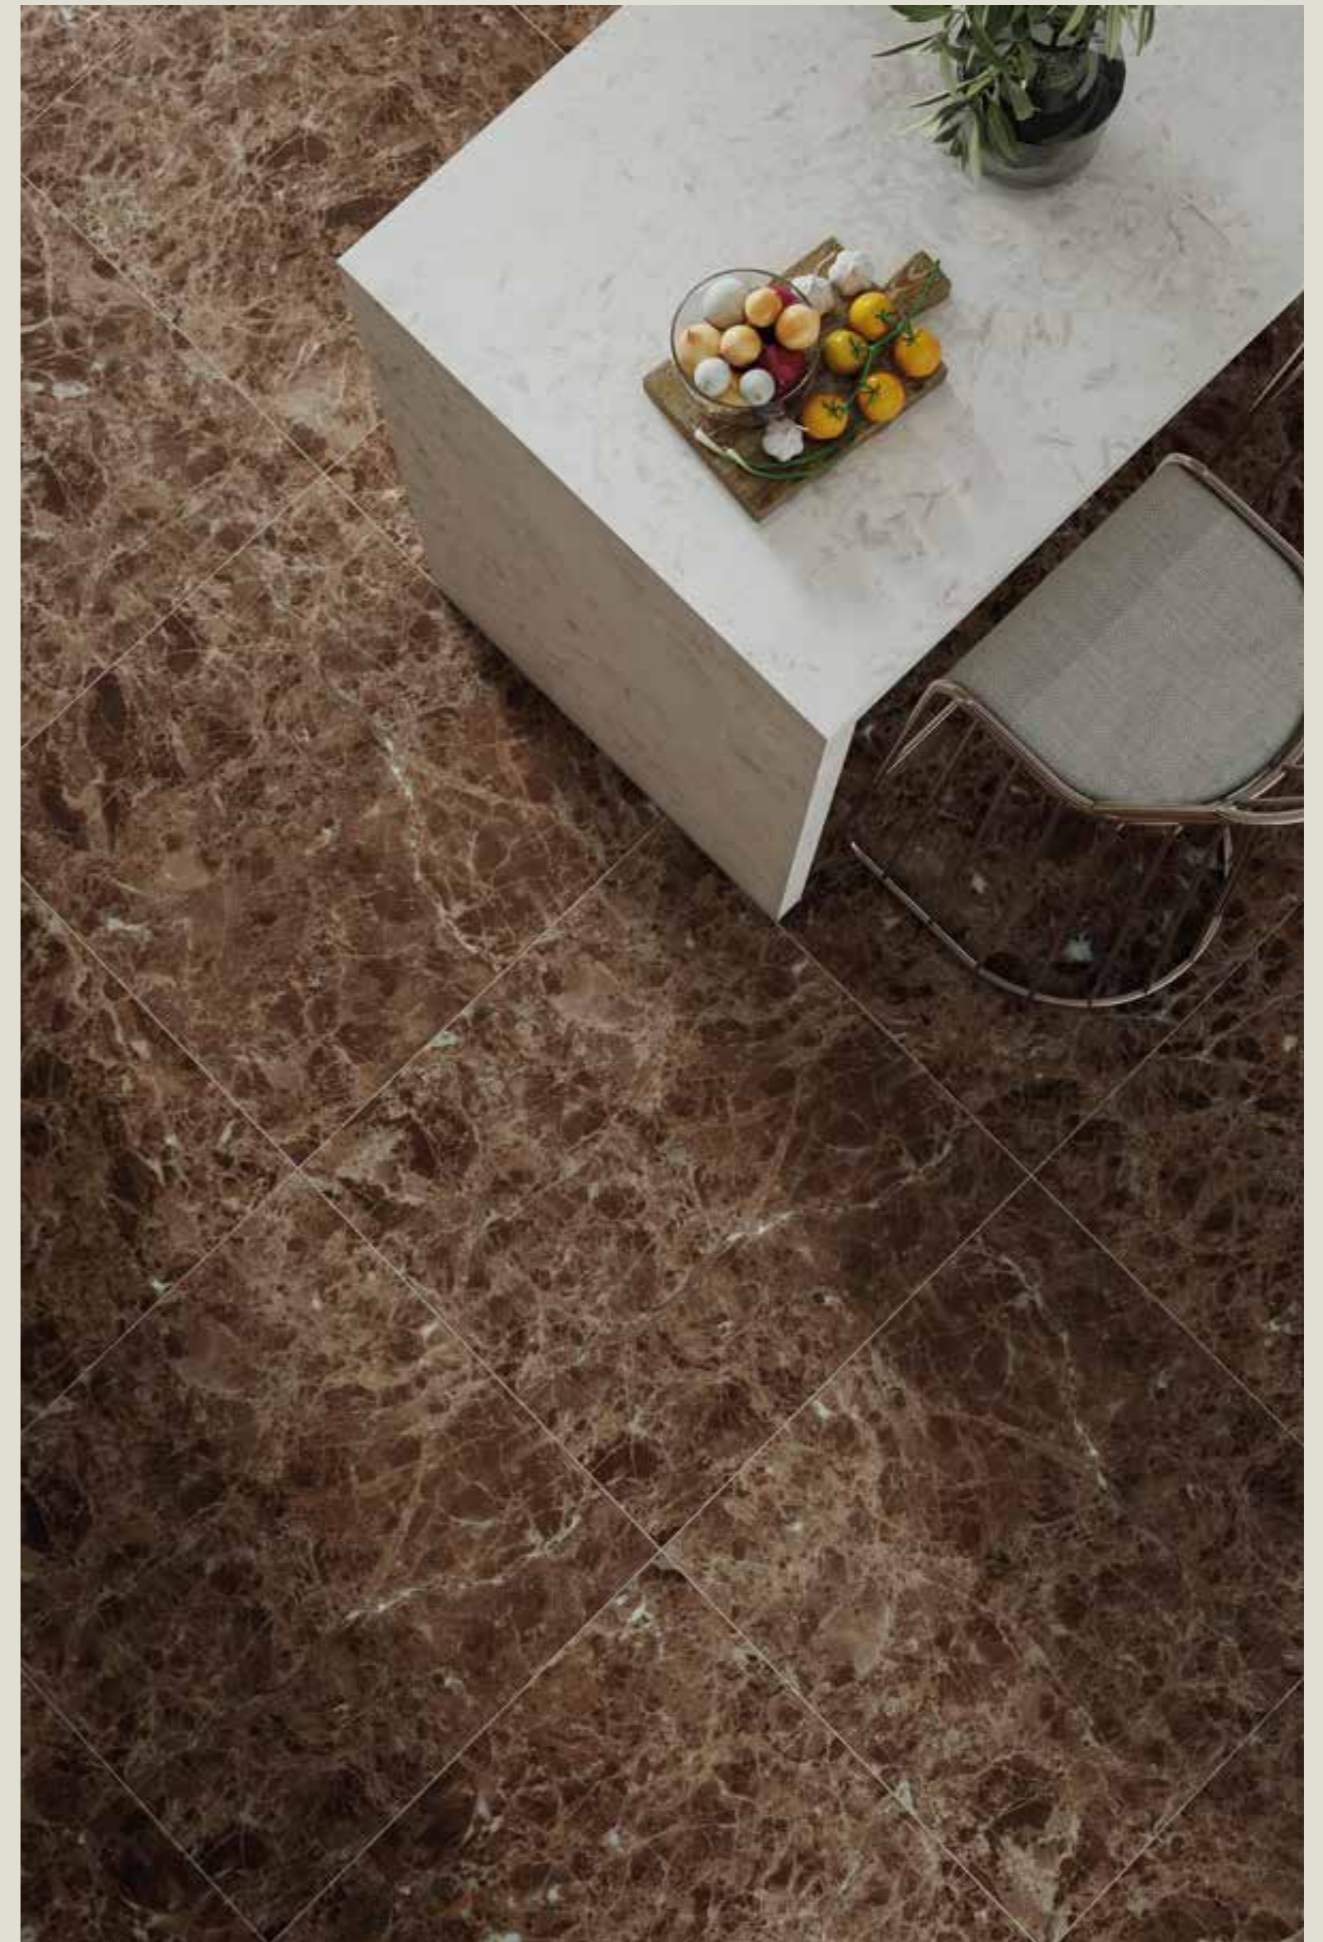

UNITONO UNITONE

Variación alta High variation

Caras Faces 12