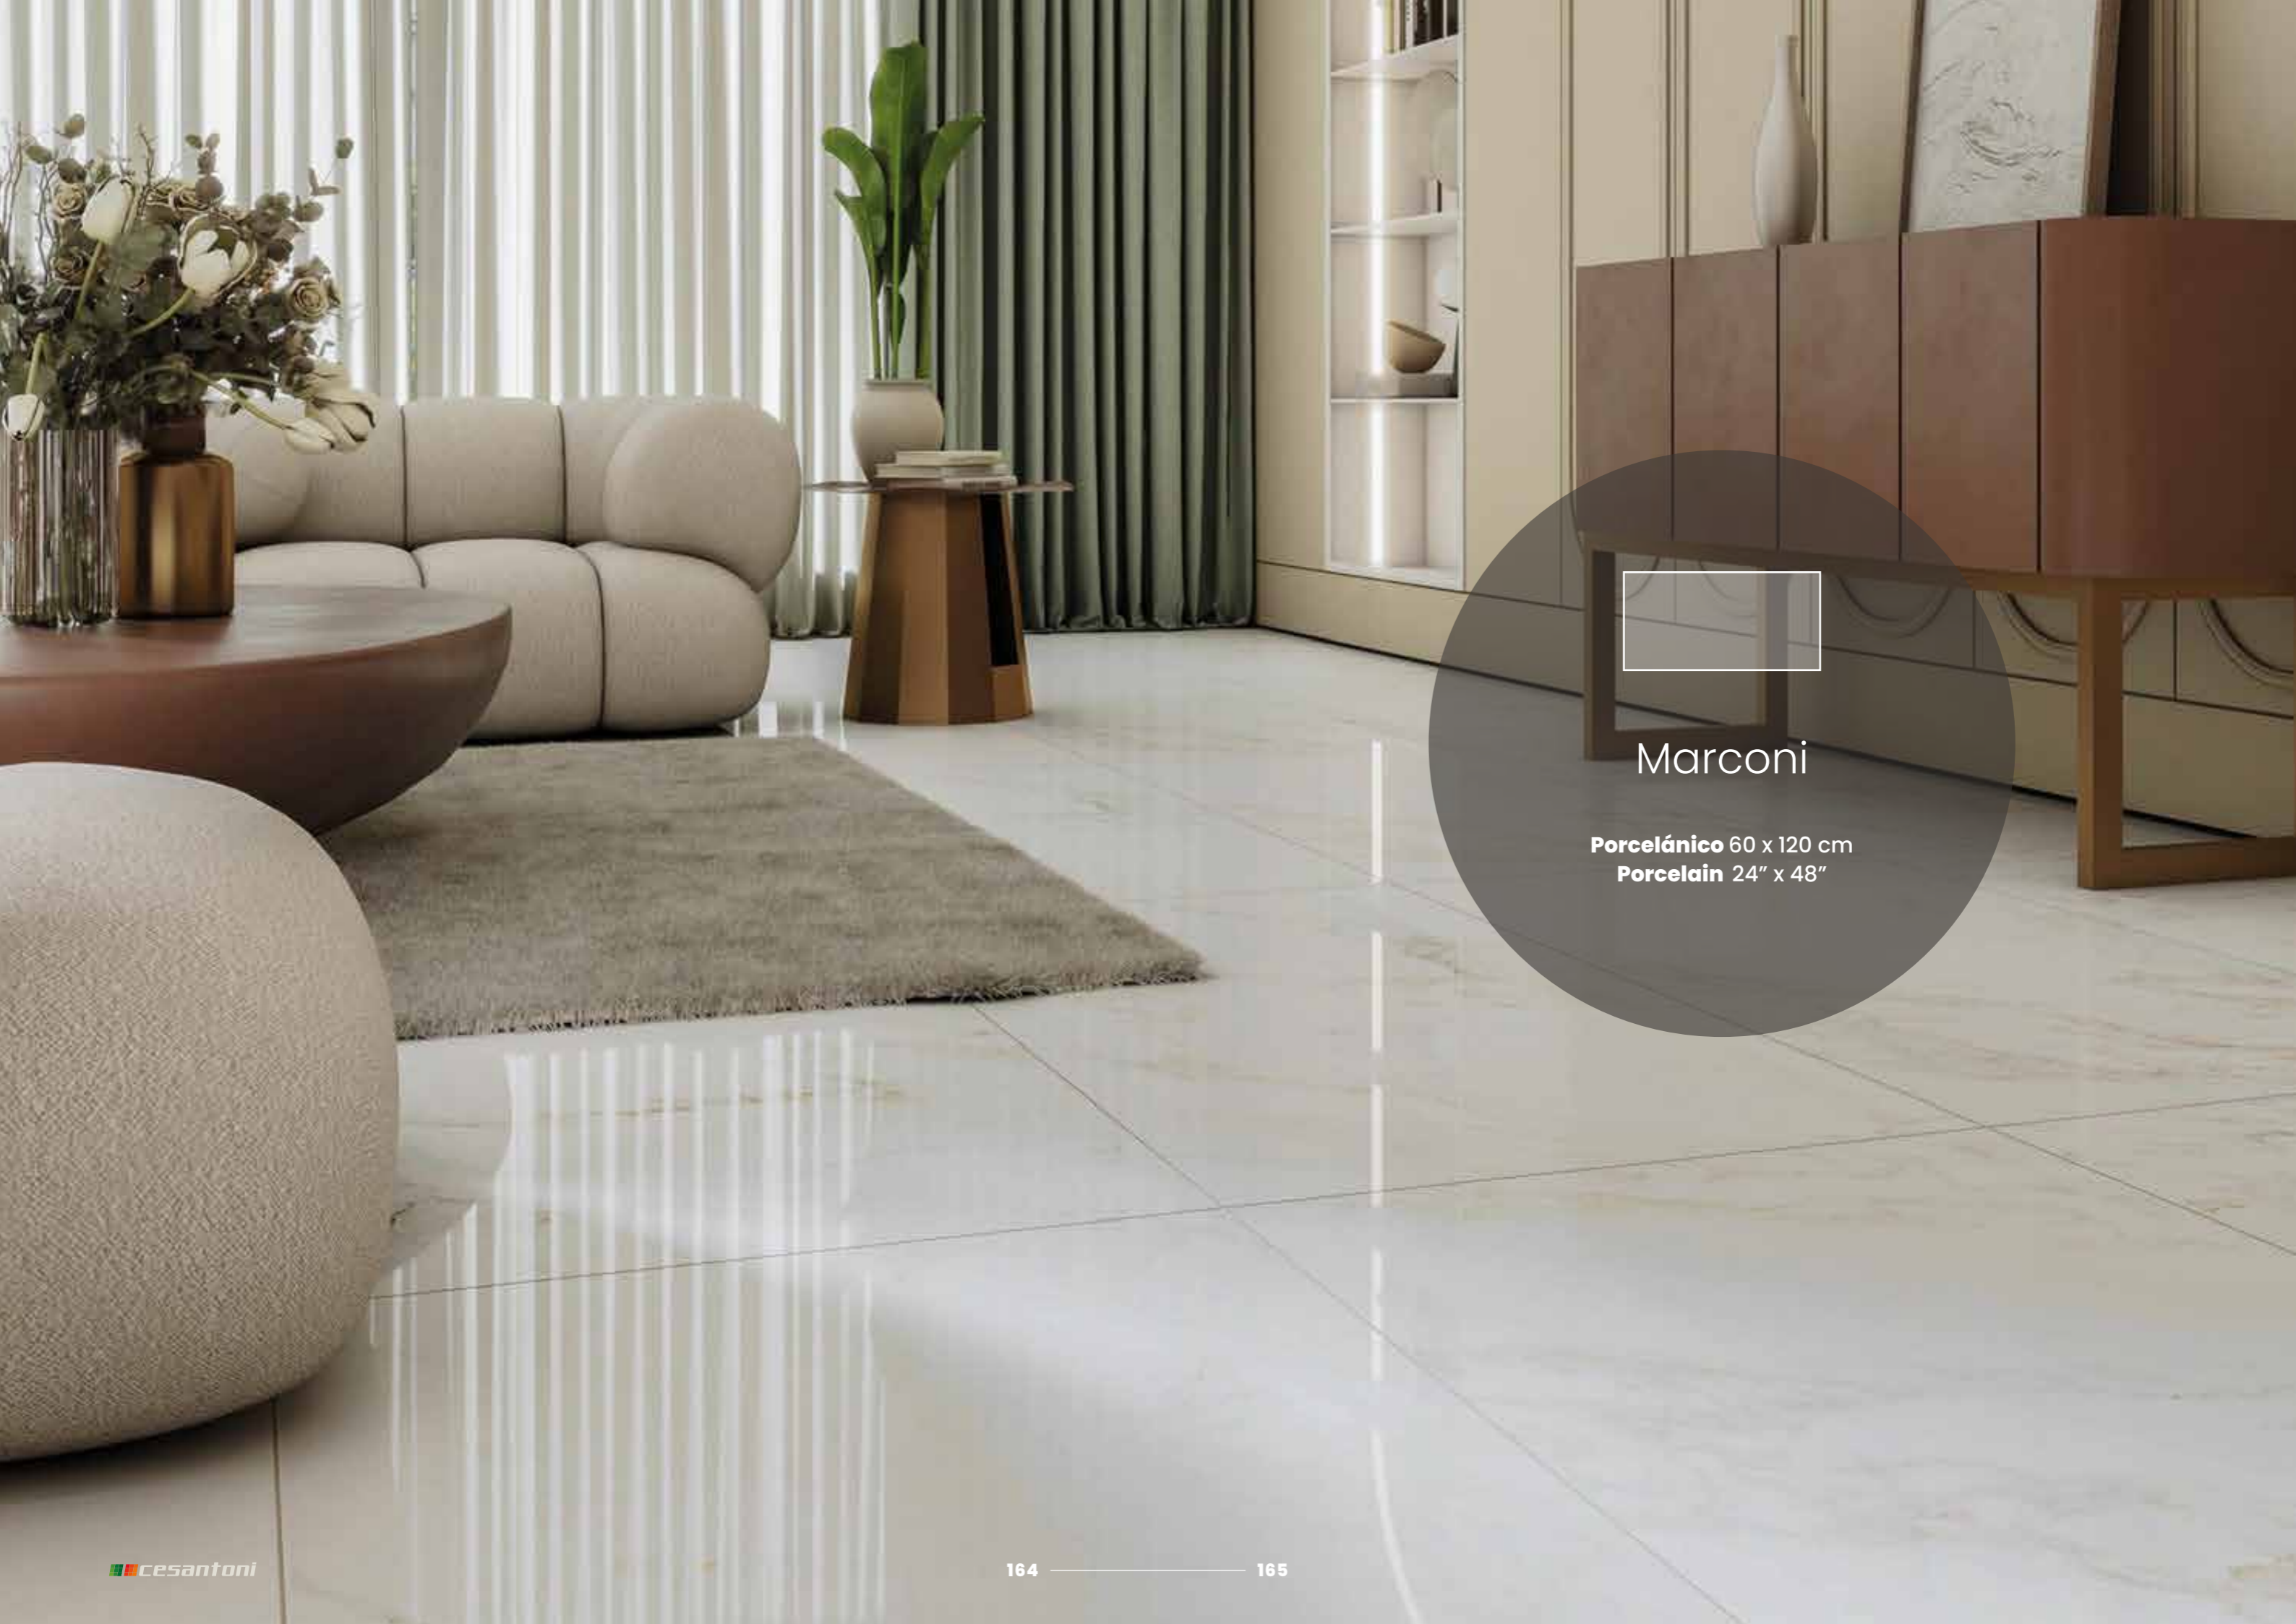

Marconi

Porcelánico 60 x 120 cm
Porcelain 24" x 48"