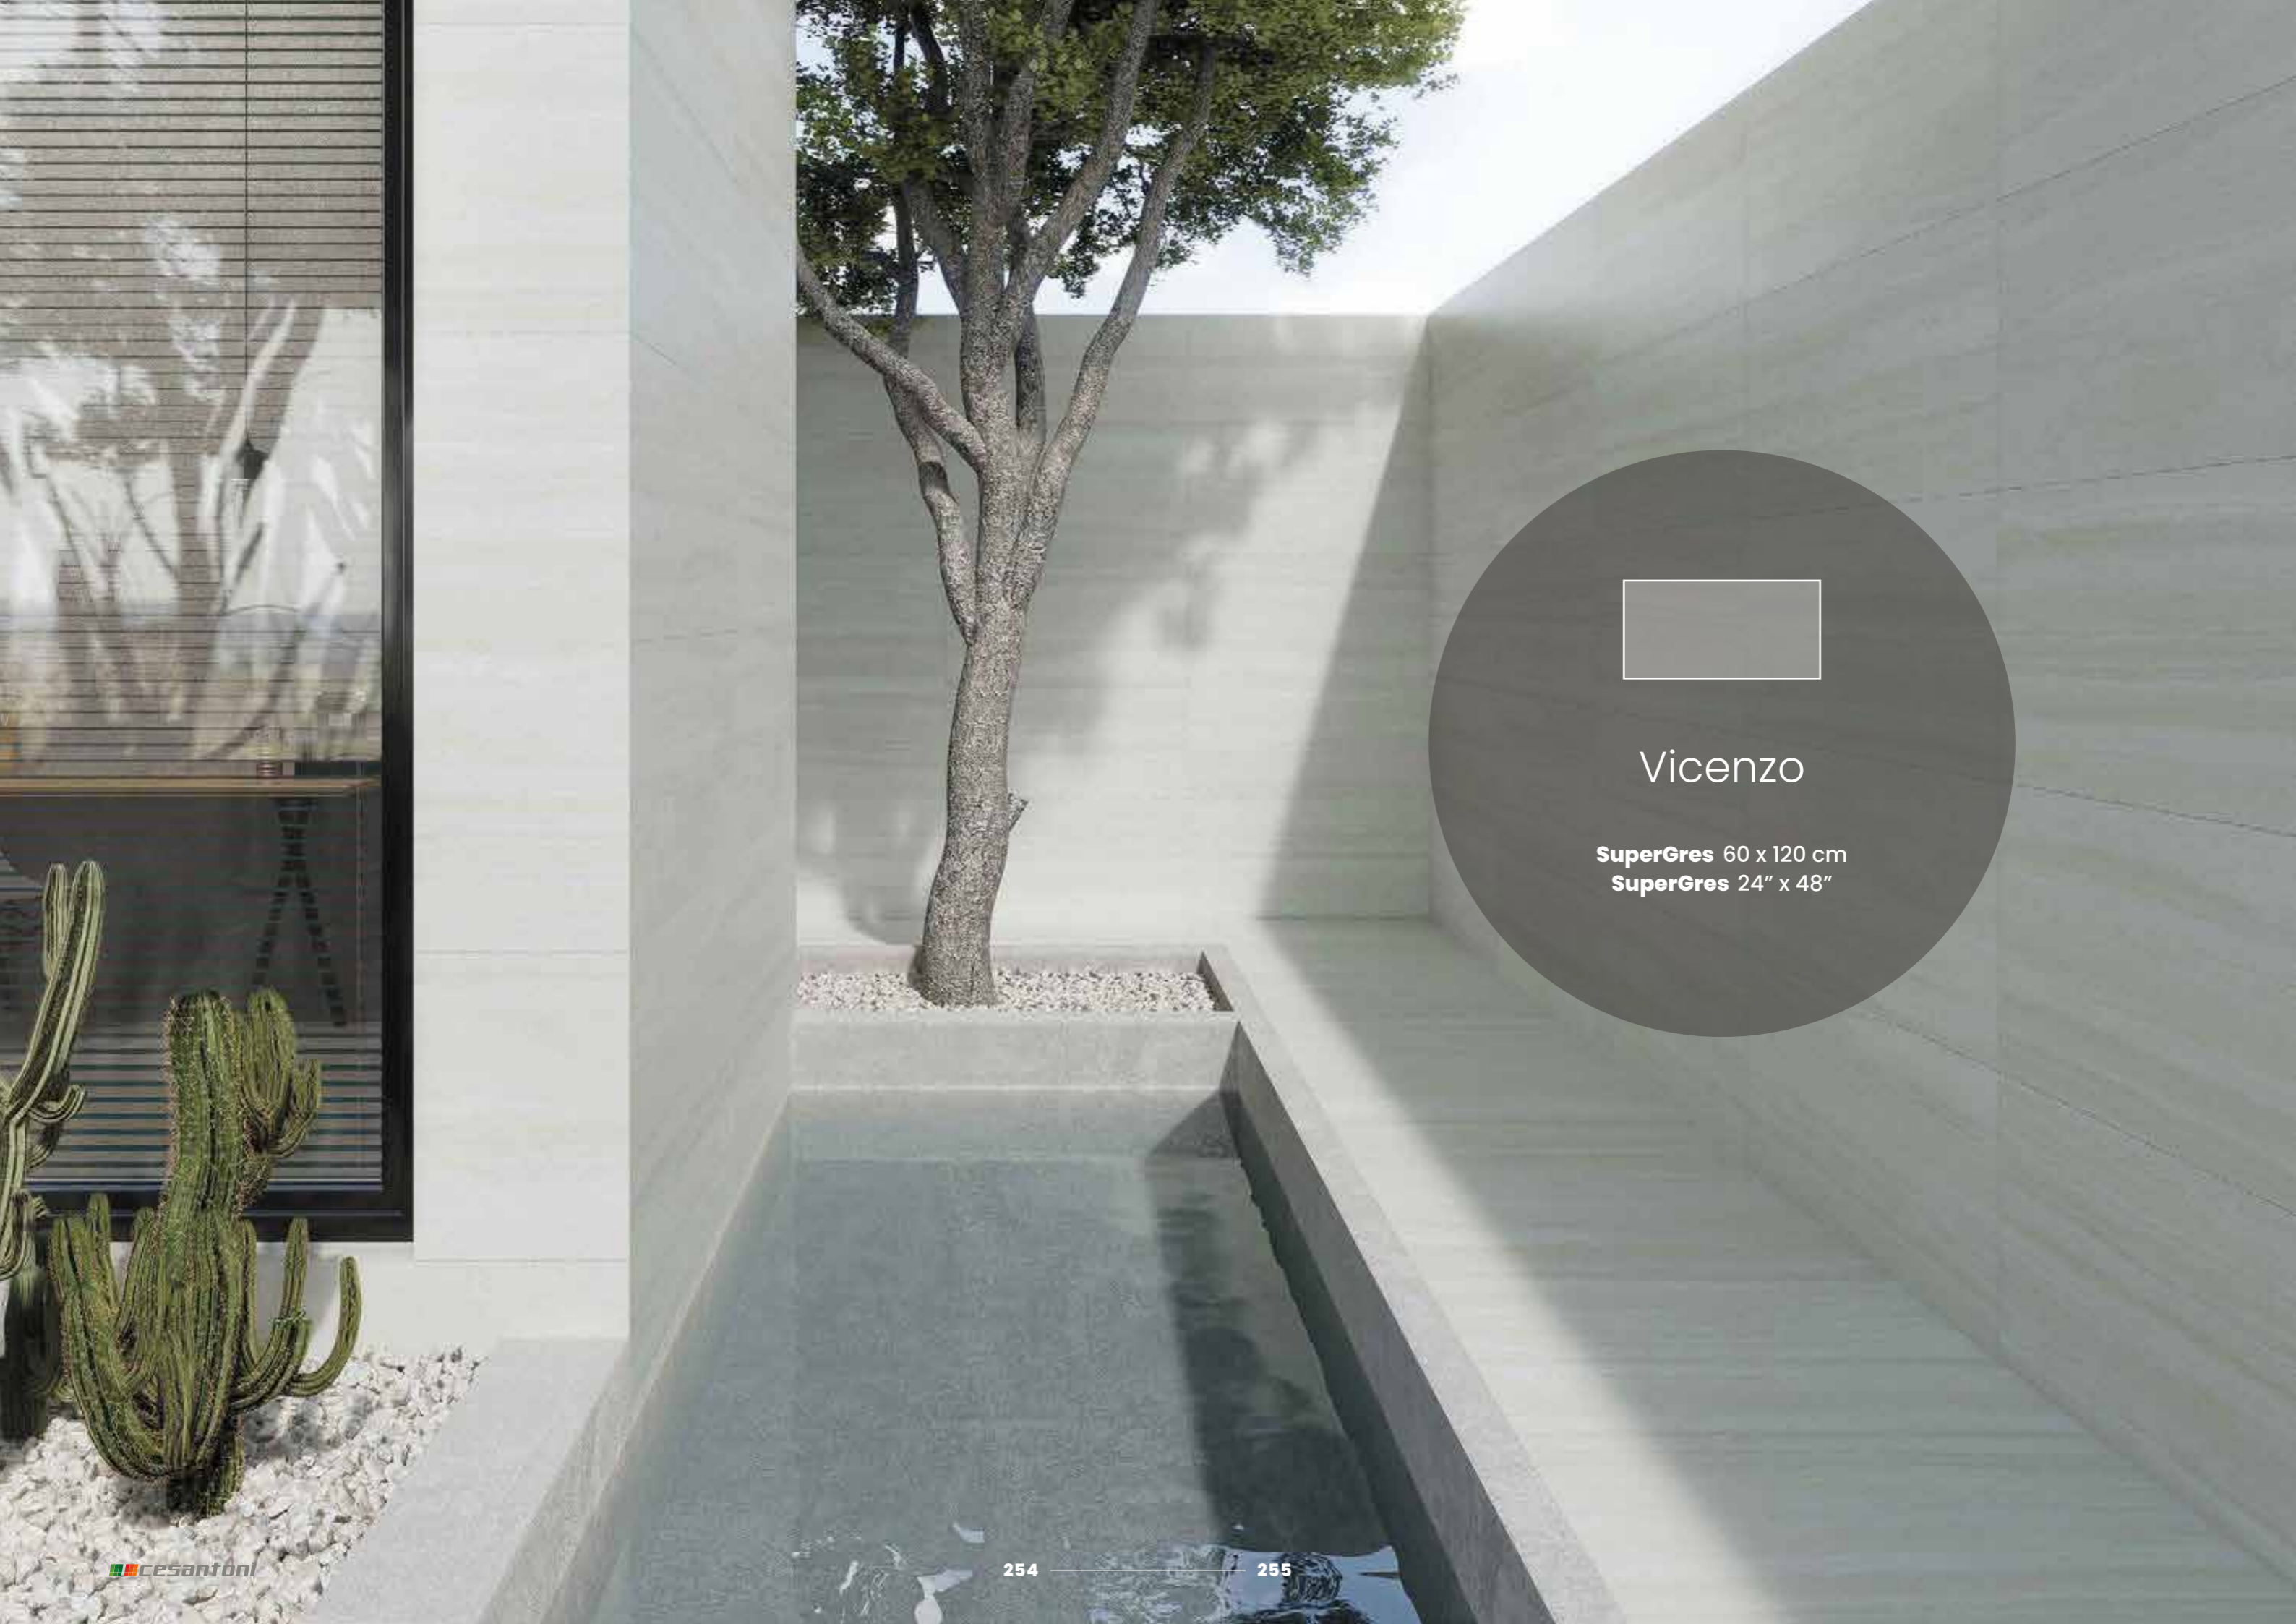

Vicenzo

SuperGres 60 x 120 cm
SuperGres 24" x 48"