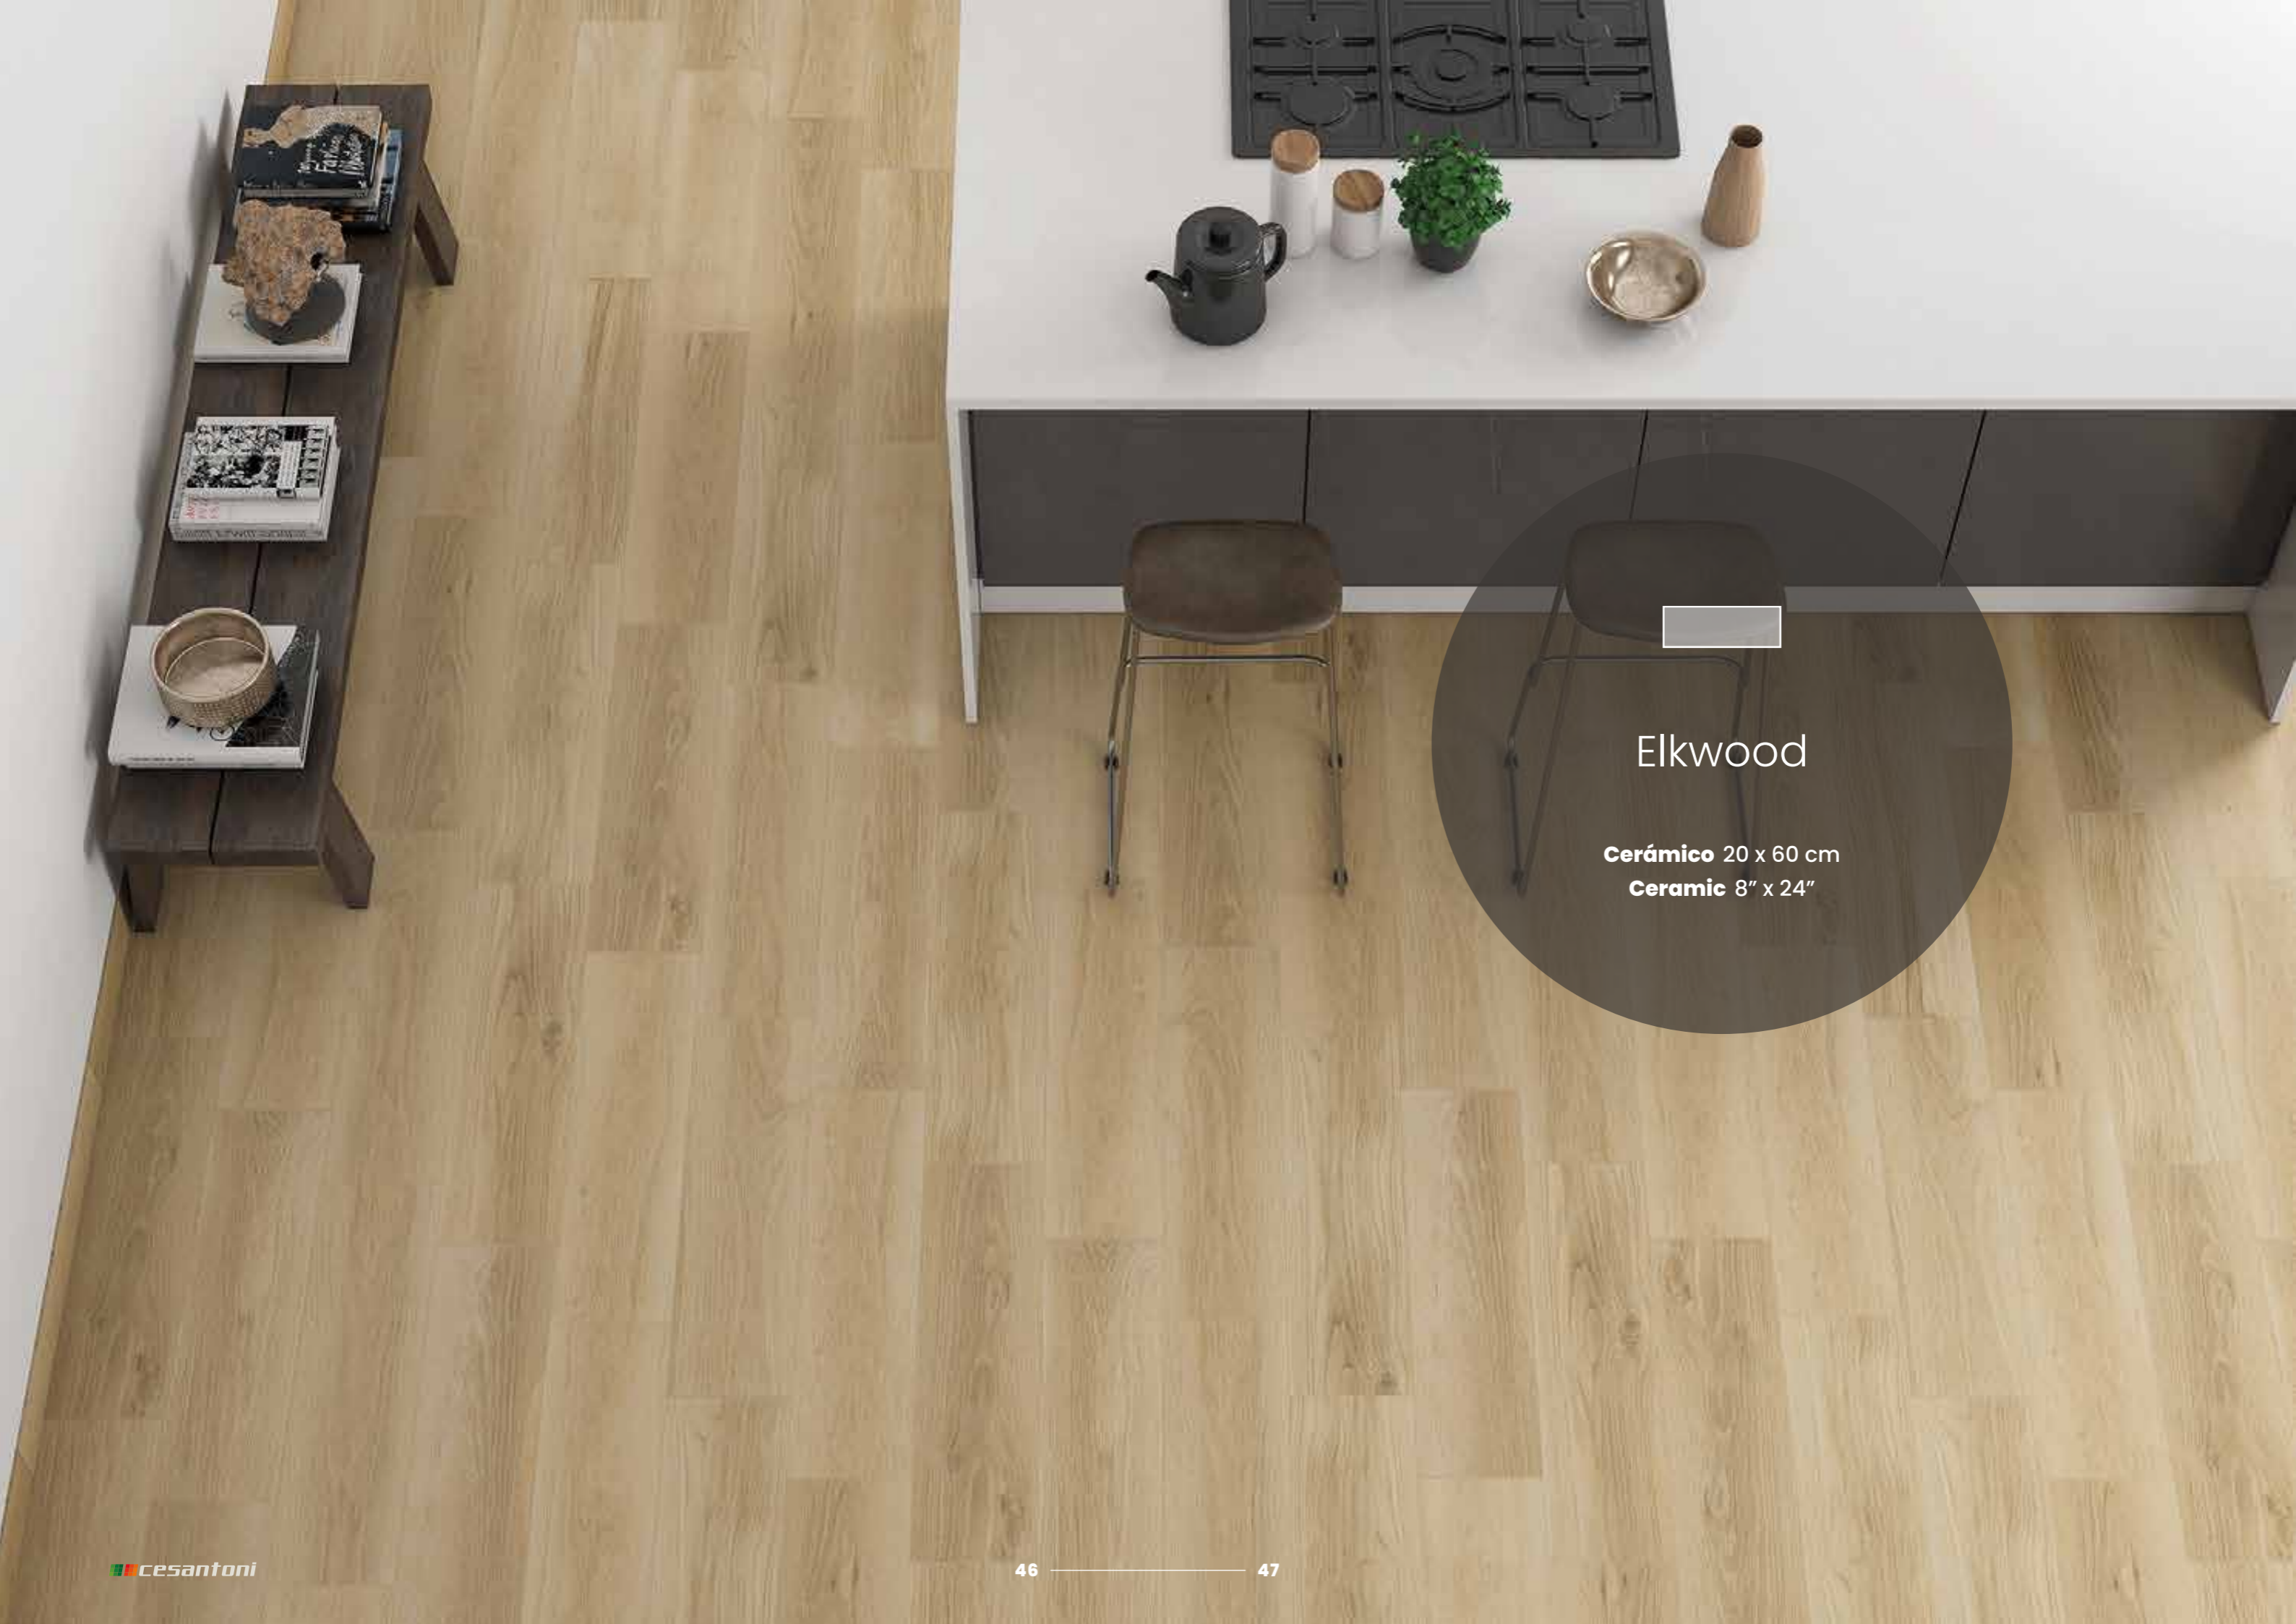

Elkwood
Cerámico 20 x 60 cm
Ceramic 8" x 24"