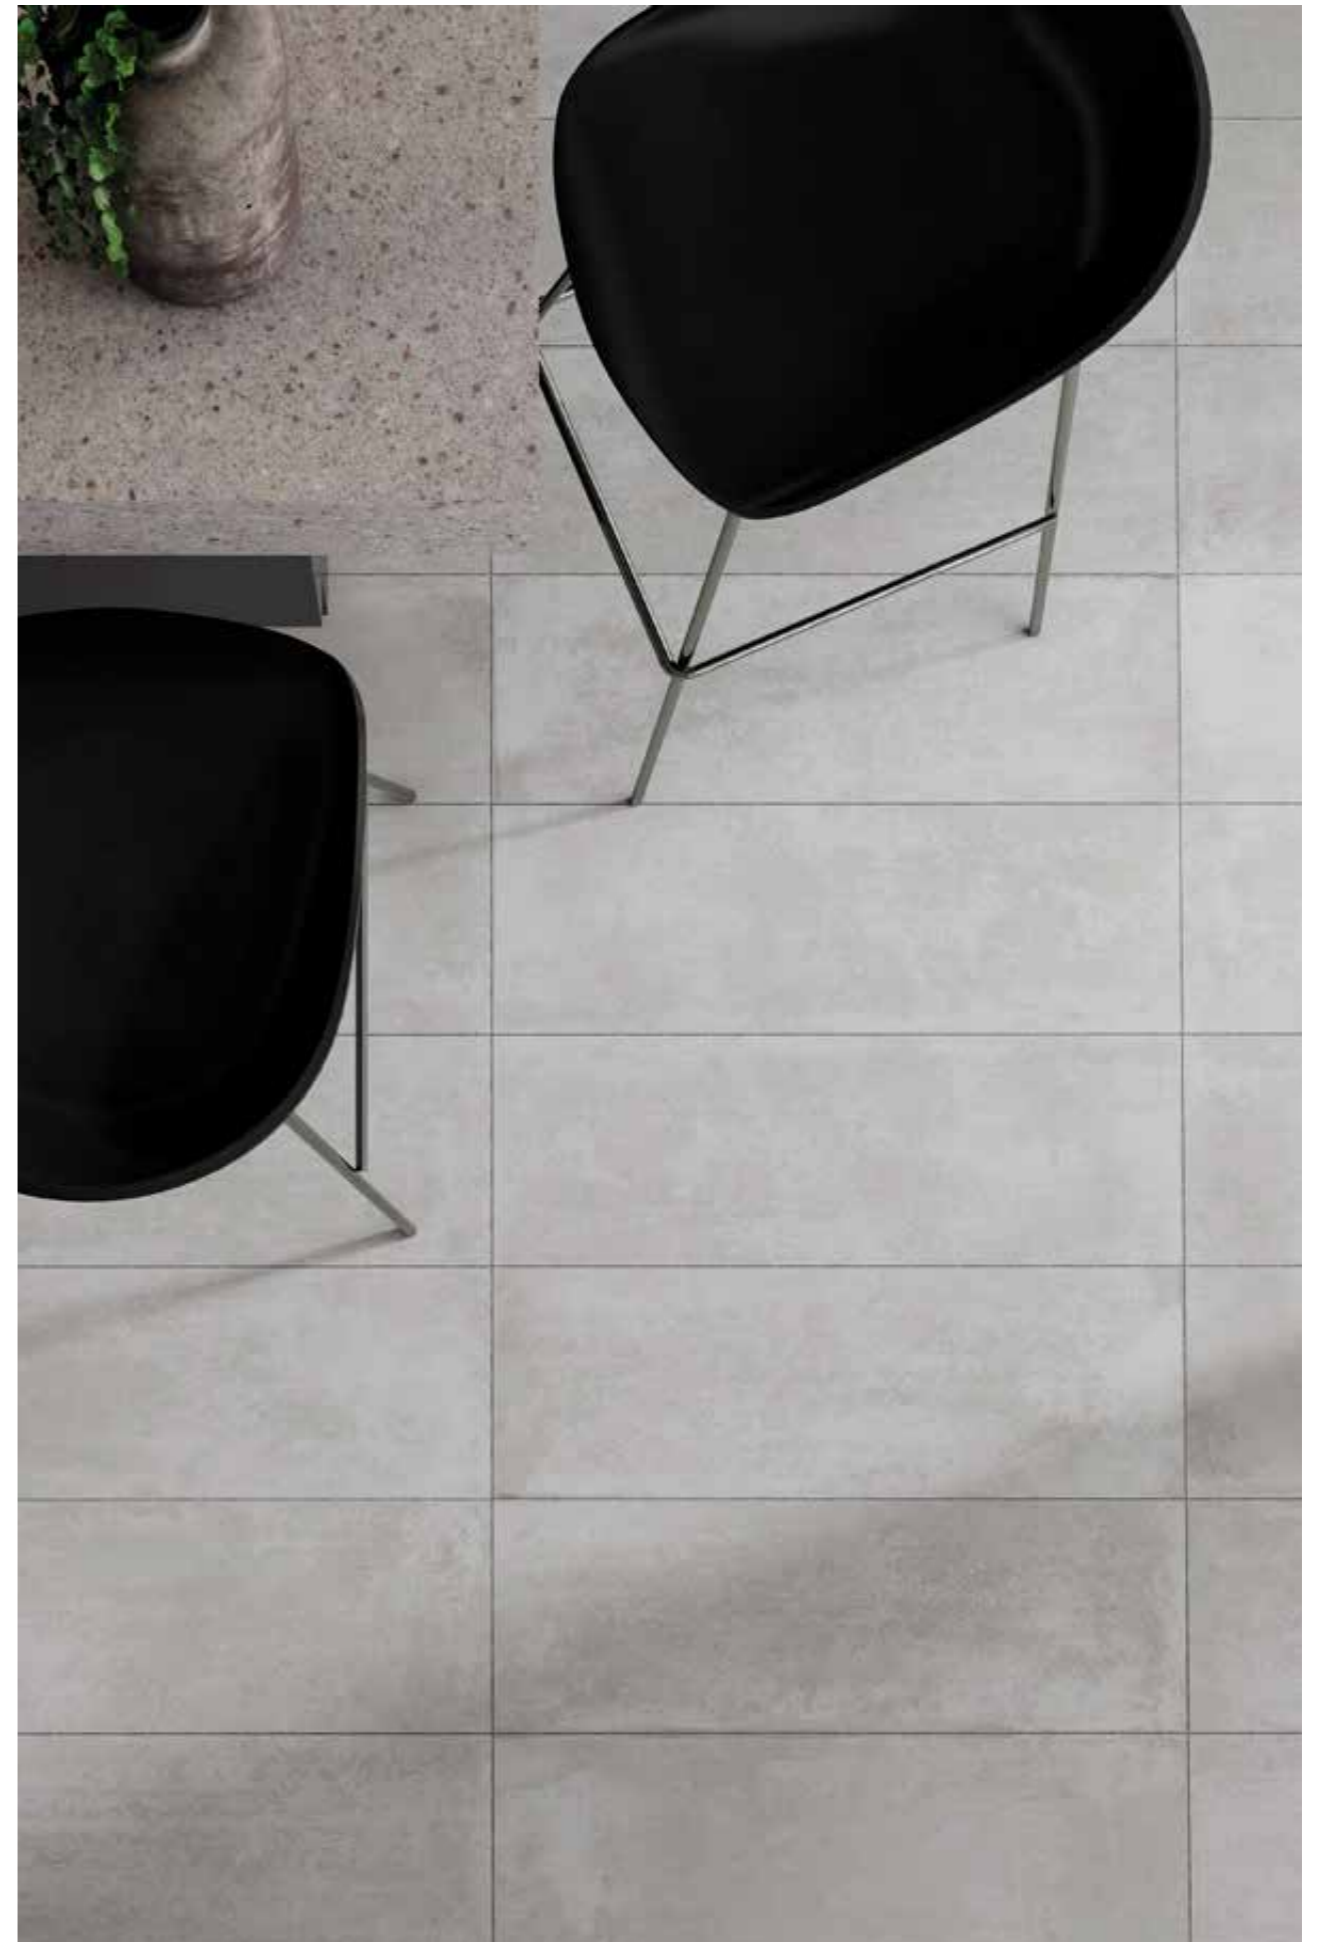

GRIS GRAY

Variación alta High variation

Caras Faces 18