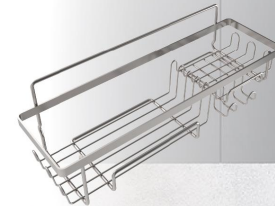

Model No.: ZX006
Material: SUS304
Color: Stainless Steel