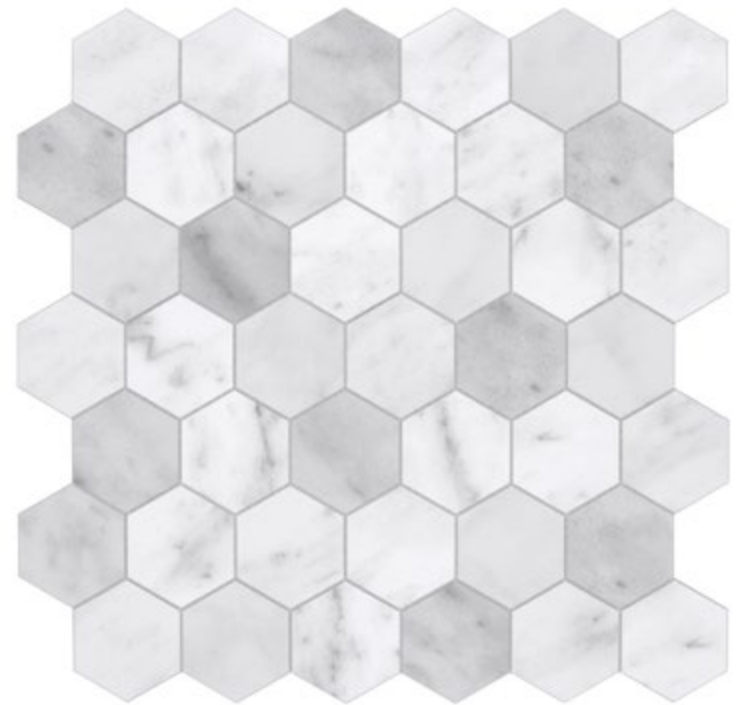

The background features a repeating pattern of teal-colored hexagons. Each hexagon is divided into six triangular segments by white lines that radiate from its center to its vertices. The hexagons are arranged in a staggered grid, with white space between them.

Muro abollado

CARRARA

188903 P&S CARRARA 29.5X29.5 CM

WHITE CARRARA

188899 P&S WHITE CARRARA 28.8X29.1 CM

WHITE HEXAGON

188896 P&S WHITE HEXAGON 28.8X29.1 CM

BLACK HEXAGON

188897 P&S BLACK HEXAGON 28.8X29.1 CM

CEMENT BLUE

188898 P&S CEMENT BLUE 28.8X29.1 CM

BLACK STAR

188895 P&S ART BLACK STAR 30X30 CM

ART DECO GREEN

188893 P&S ART DECO GREEN 15.3X17.7 CM

ART DECO BLUE