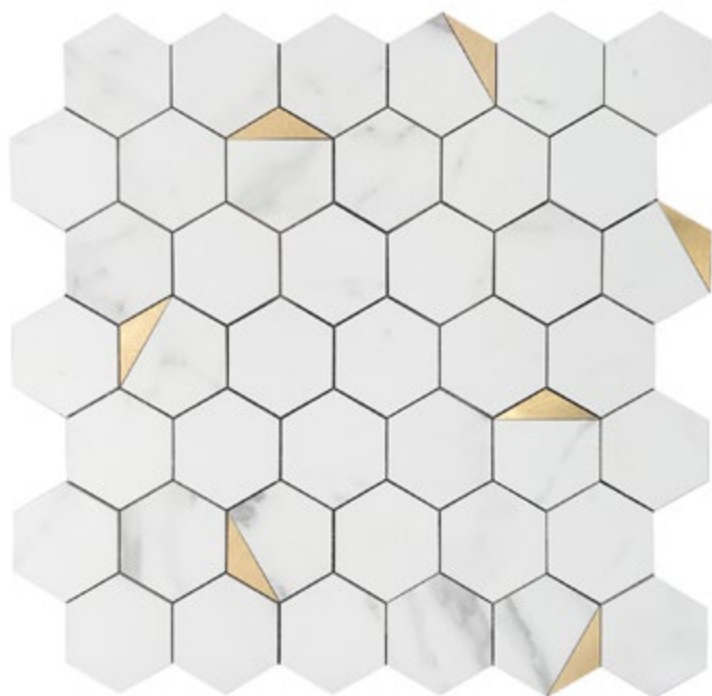

The background features a repeating pattern of teal-colored hexagons. Each hexagon is divided into six triangular segments by white lines that radiate from its center to its vertices. The hexagons are arranged in a staggered grid, with white space between them.

PVC

Vidrio

SUPERFICIES NO APROPIADAS

Muro de Arena

Muro con Hoyos

Muro irregular

Muro con Moho

Muro sucio o engrasado

Muro abollado

CARRARA

188903 P&S CARRARA 29.5X29.5 CM

WHITE CARRARA

188899 P&S WHITE CARRARA 28.8X29.1 CM

WHITE HEXAGON

188896 P&S WHITE HEXAGON 28.8X29.1 CM

BLACK HEXAGON