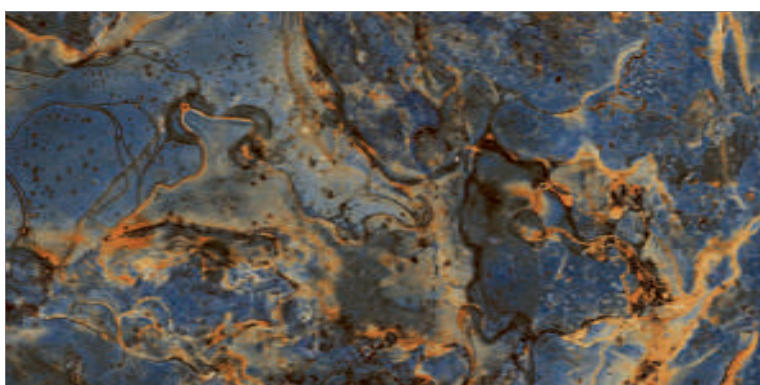

600x1200mm

LOSERO ADMIRAL - Random 4+

Surface : High Glossy

600x600mm

600x1200mm

CORTONA BLUE - Random 4+

Surface : High Glossy

600x600mm