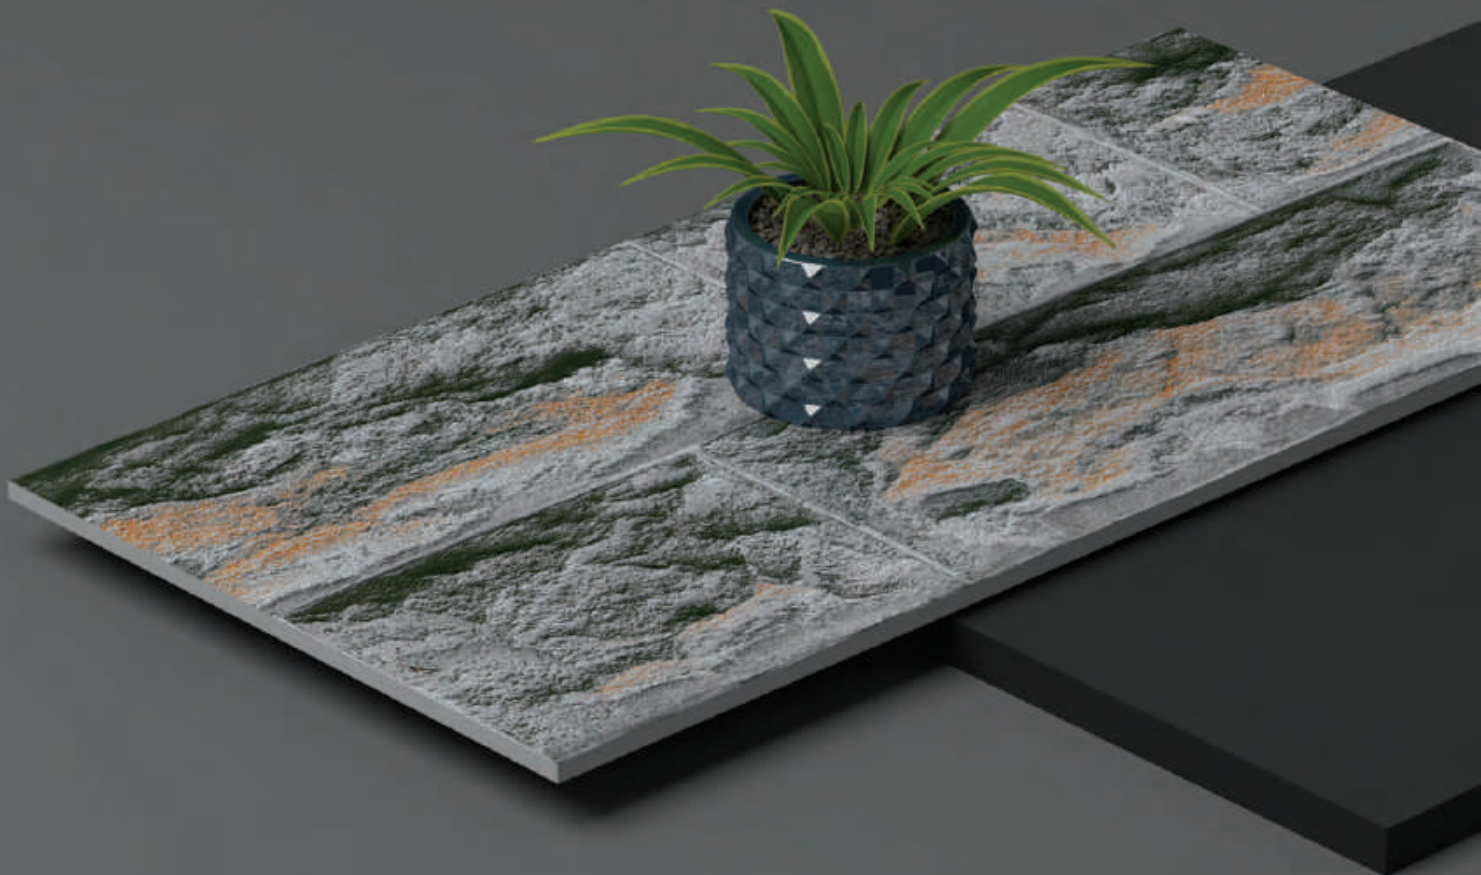

30x60cm (12"x24")
HIGHDEEP GRES
ELEVATION TILES