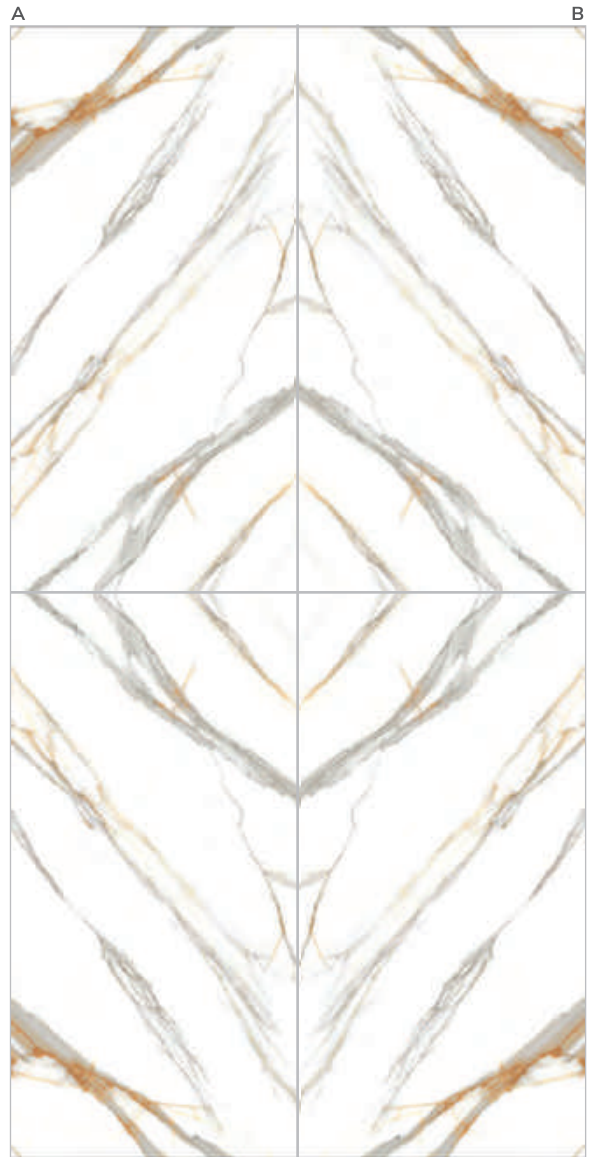

BM - ATLANTIS GOLD

Surface : Polished