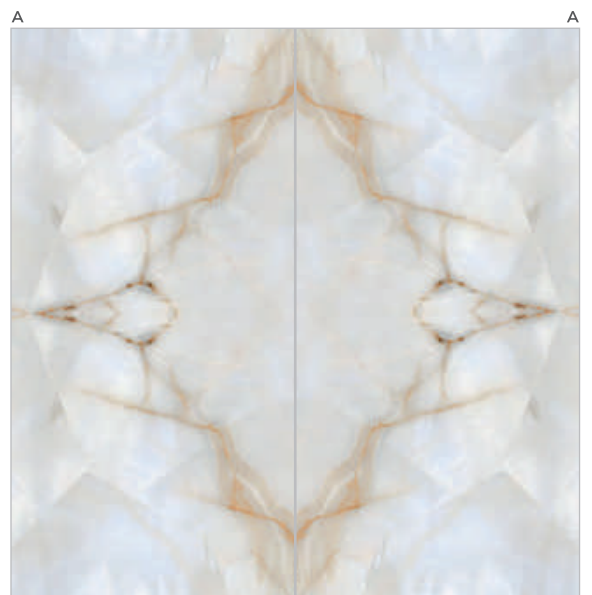

Surface : Polished

BM - GREEK

Surface : Polished

60x120cm (24"x48")
HIGHGLOSS
PORCELAIN TILES

600x1200mm

600x600mm

COBRA BLACK - Random 4+

Surface : HighGloss