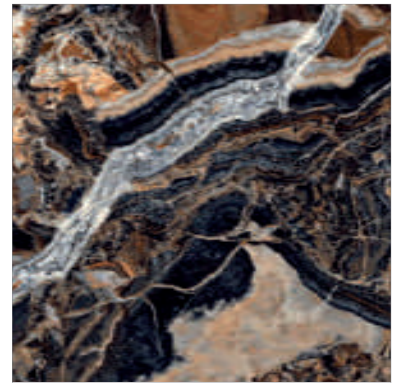

600x1200mm

600x600mm

HUSAN BLUE - Random 4+

Surface : HighGloss

600x1200mm

600x600mm

IGNITE NATURAL - Random 4+

Surface : HighGloss