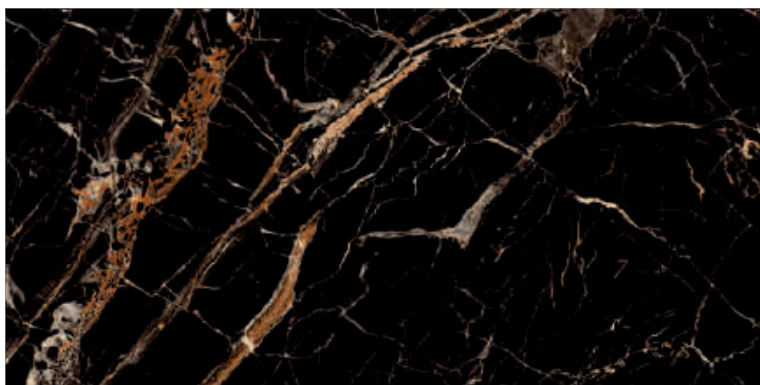

600x1200mm

600x600mm

AVA BLACK - Random 4+

Surface : HighGloss

600x1200mm

600x600mm

PORTORO BLACK - Random 4+

Surface : HighGloss