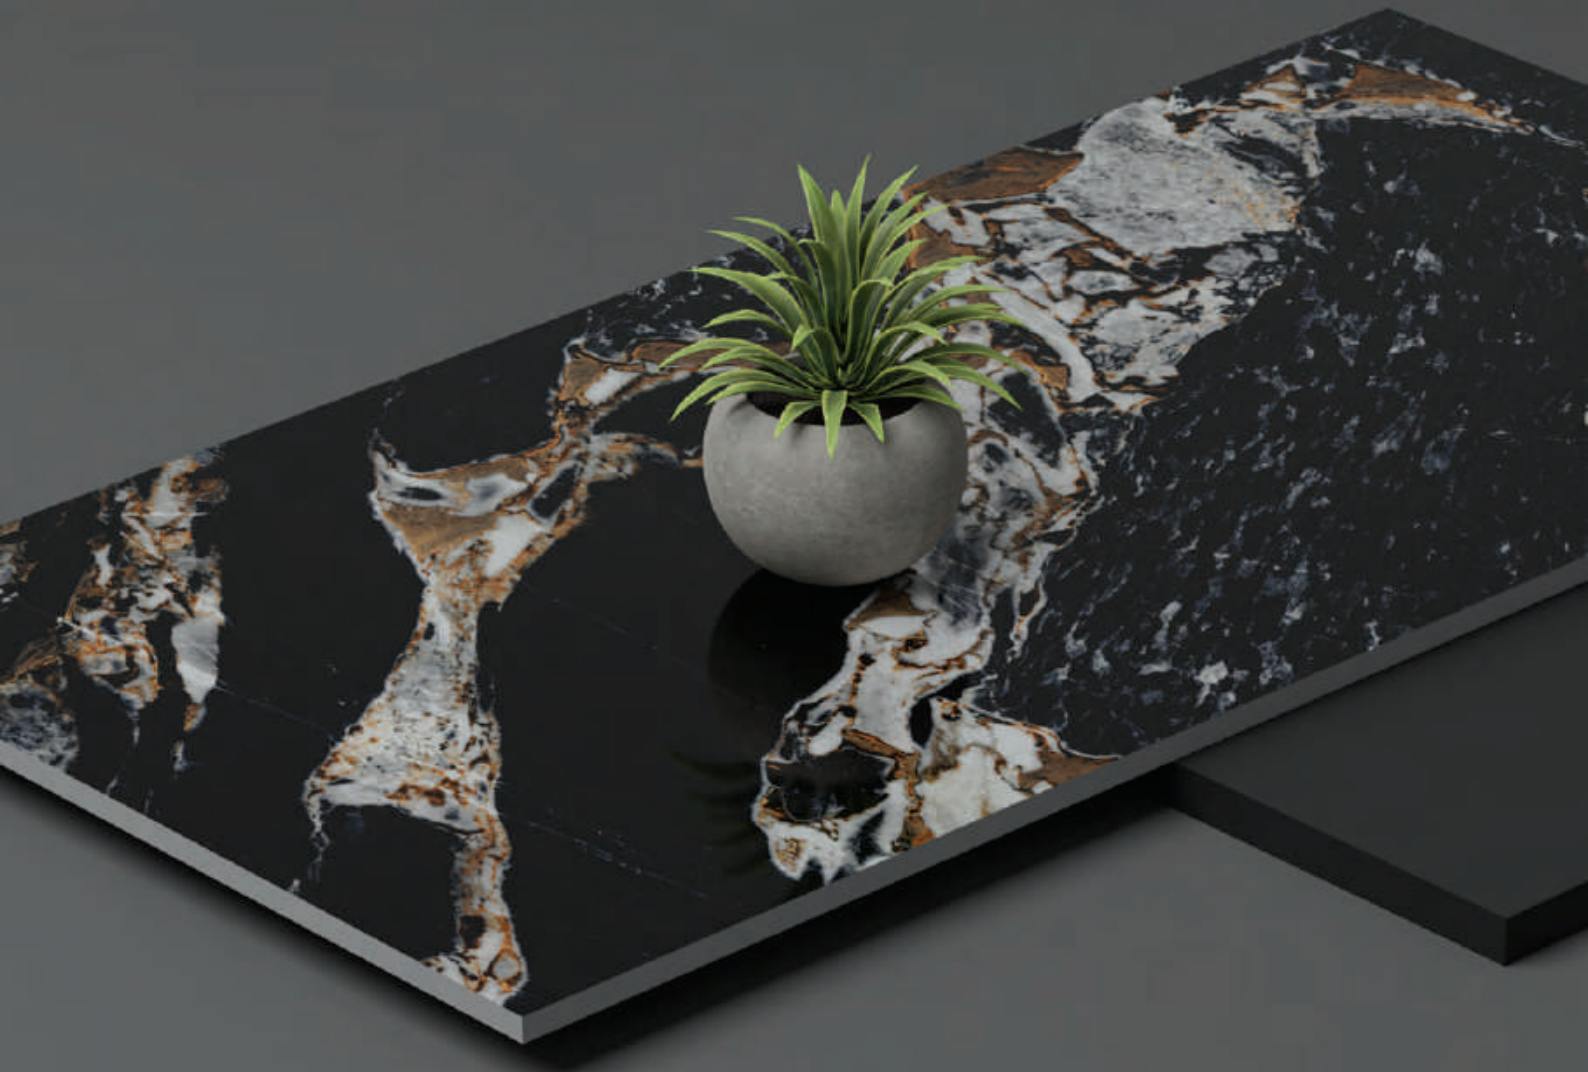

Surface : Polished

BM - GREEK

Surface : Polished

60x120cm (24"x48")
HIGHGLOSS
PORCELAIN TILES

600x1200mm

600x600mm

COBRA BLACK - Random 4+

Surface : HighGloss