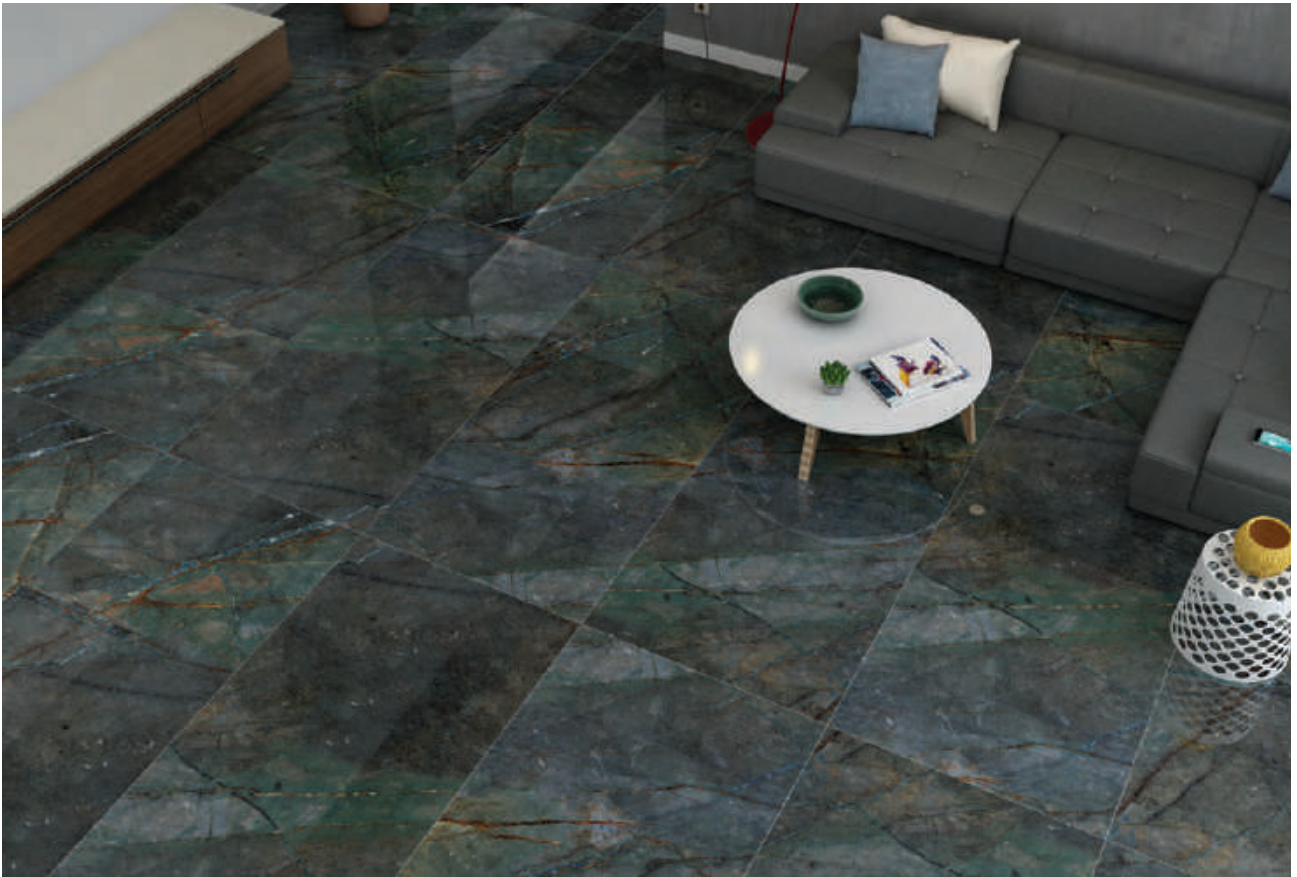

600x1200mm

600x600mm

RAINBOW AQUA - Random 4+

Surface : HighGloss

600x1200mm

600x600mm

FOREST GREEN - Random 4+

Surface : HighGloss