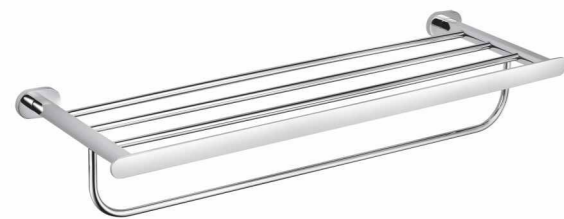

ODS-8415-7
Single Robe Hook

ODS-8425
Double Robe Hook

ODS-8424
Soap Basket

ODS-8416
Paper Holder Without Lid

ODS-8413
Towel Ring

ODS-8423
Towel Ring

ODS-8481
Towel Rack With Bar

ODS-8411
Double Towel Bar 45cm or 60cm

ODS-8426
Paper Holder With Lid

ODS-8422
Soap Holder With Glass

ODS-8412
Single Towel Bar 45cm or 60cm

ODS-8427
Glass Shelf

ODS-8421
Tumbler Holder With Glass

ODS-8428
Double Tumbler Holder With Glass

ODS-8429
Toilet Brush Holder, Glass