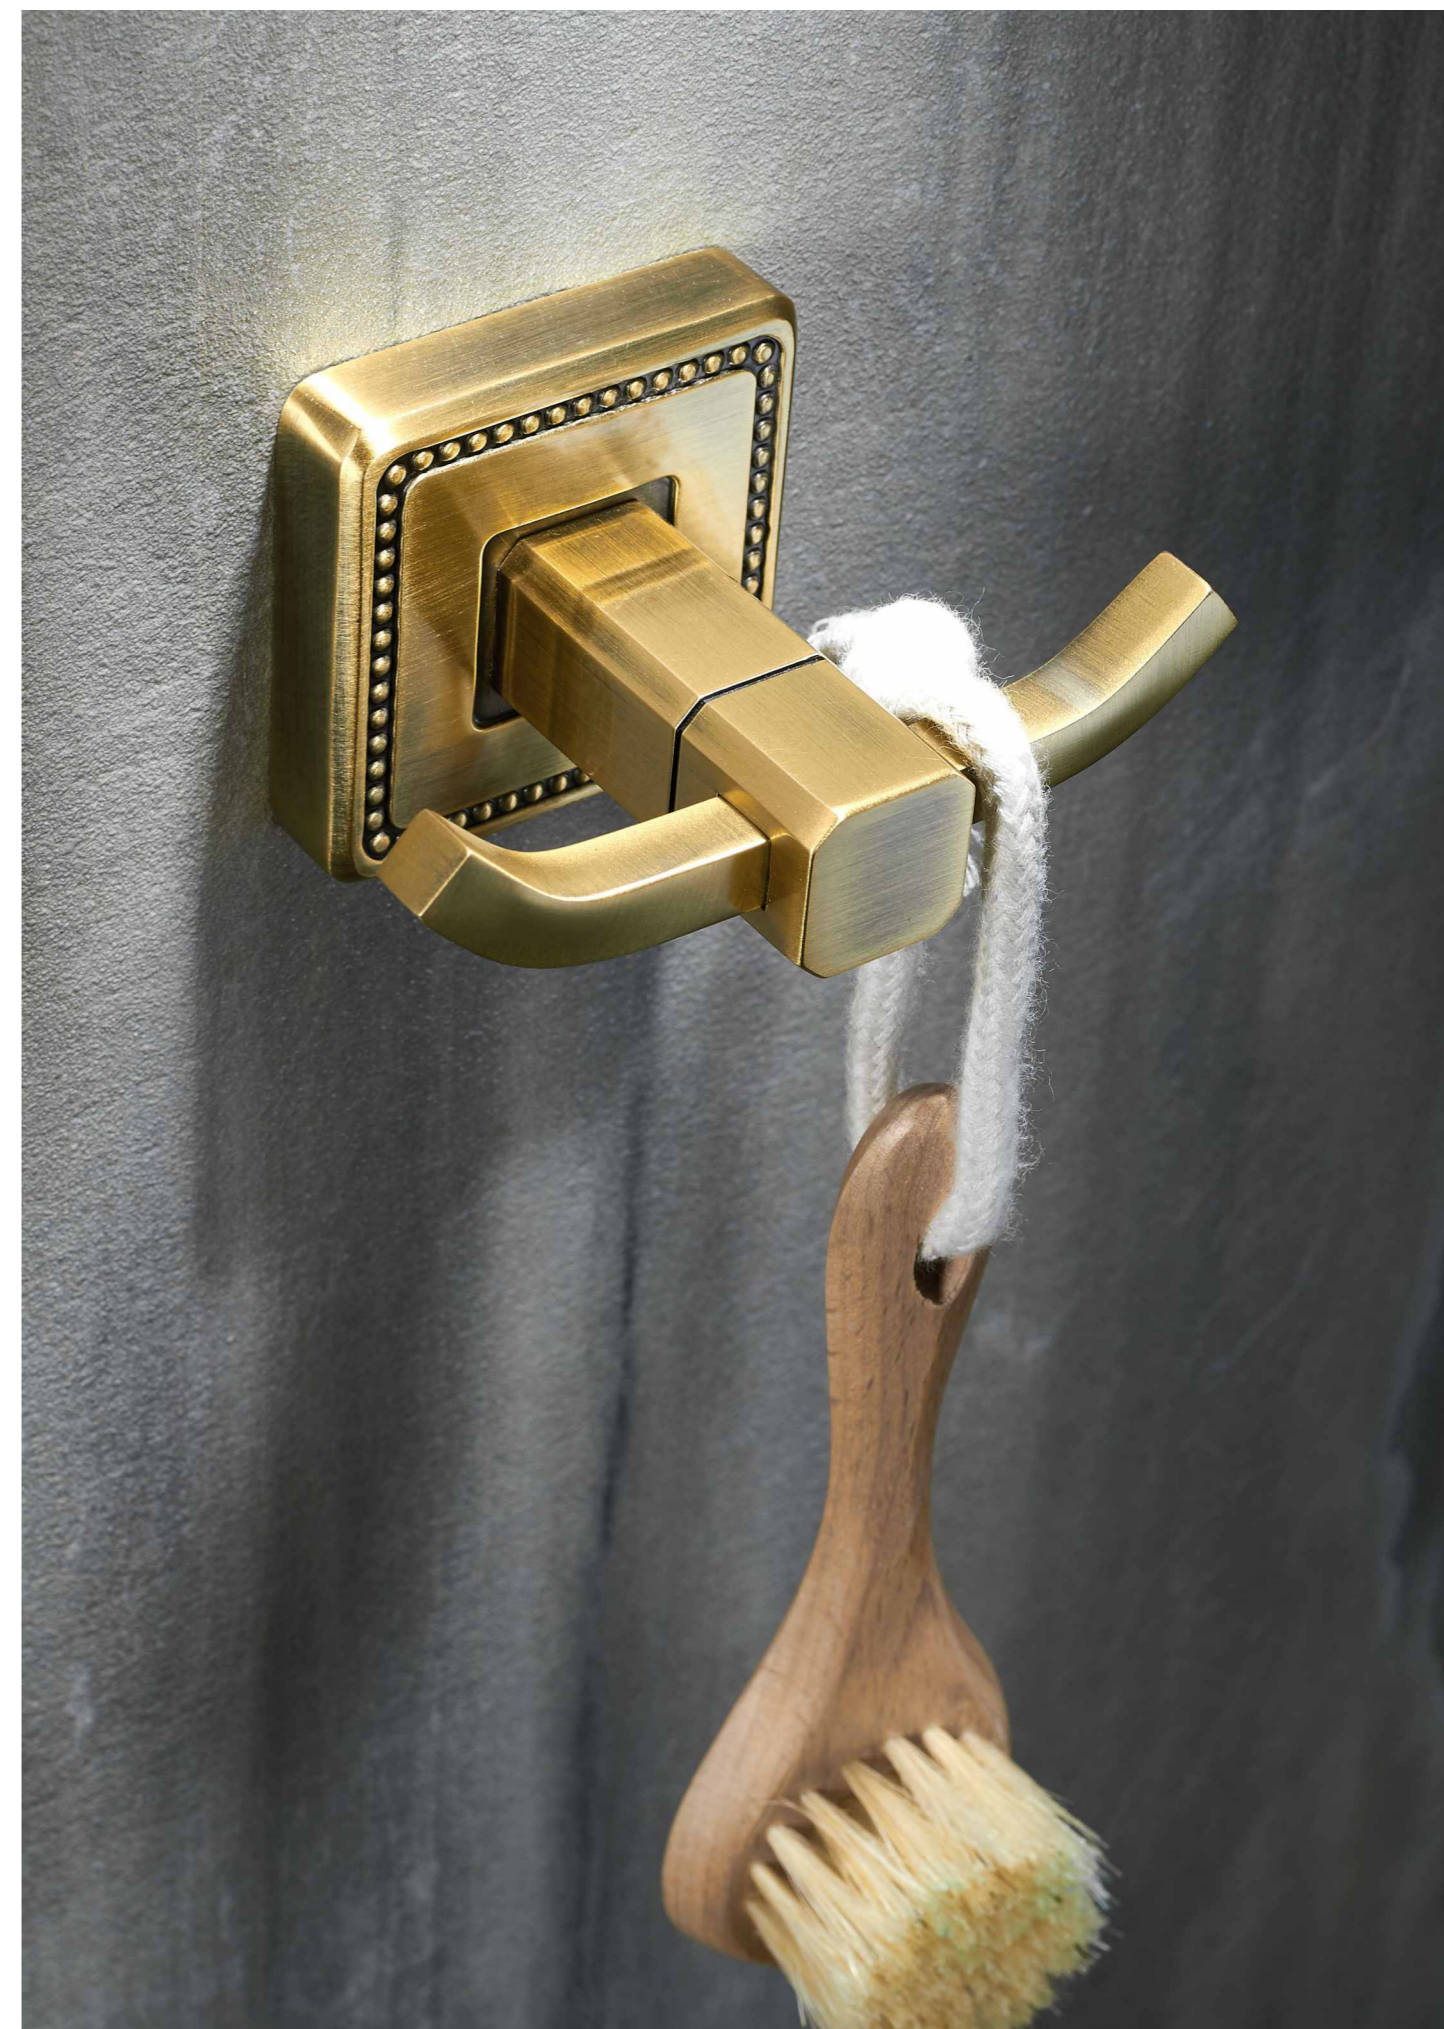

ODS-7432
Ceramic Soap Dispenser

ODS-7422
Ceramic Soap Holder

ODS-7421
Ceramic Tumbler Holder

ODS-7428
Double Ceramic Tumbler Holder

ODS-7419
Ceramic Toilet Brush Holder

BREANNA series

7200 series

The connection of art and technology----simple and steady, superfine and elegant.

Breanna series
7200 series

ODS-7281
Towel Rack With Bar

ODS-7211
Double Towel Bar 45cm or 60cm

ODS-7212
Single Towel Bar 45cm or 60cm

ODS-7227
Glass Shelf

ODS-7224
Soap Basket

ODS-7216
Paper Holder Without Lid