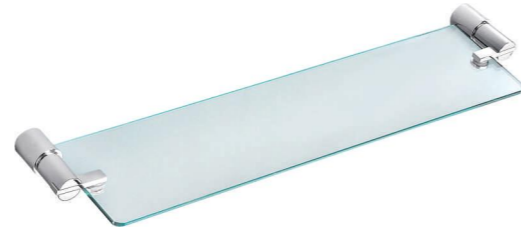

ODS-8928C
Double Tumbler Holder With Glass

ODS-8923C
Wiper

ODS-8926C
Paper Holder With Lid

ODS-8917C
Glass Shelf

ODS-8932C
Soap Dispenser, Glass

ODS-8919C
Toilet Brush Holder, Glass

Tierney series
8800 series

ODS-8881
Towel Rack With Bar

ODS-8811
Double Towel Bar 45cm or 60cm

ODS-8812
Single Towel Bar 45cm or 60cm

ODS-8827
Glass Shelf

ODS-8831
Towel Rail, Adjustable

ODS-8813
Towel Ring

ODS-8826
Paper Holder Without Lid