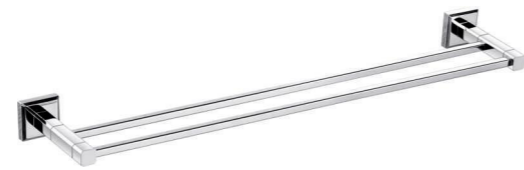

MERLIN series

9900 series

To be technological sanitary wares,
to be possessed of smart shape,
to lead market fashion.

THE SHAPE, FULL
of modern sense,
leads forwards the
world's fashion.

Merlin series
9900 series

ODS-9981
Towel Rack With Bar

ODS-9911
Double Towel Bar 45cm or 60cm

ODS-9912
Single Towel Bar 45cm or 60cm

ODS-9927
Glass Shelf

ODS-9931
Towel Rail, Adjustable

ODS-9913
Towel Ring

ODS-9916
Paper Holder Without Lid