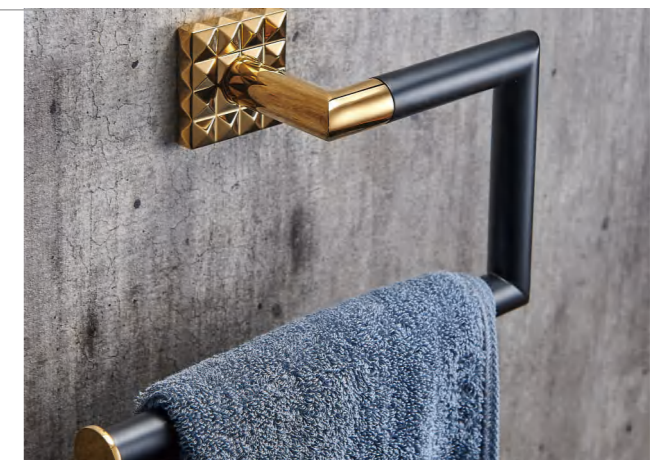

ODS-7825
Double Robe Hook

ODS-7806
Spare Paper Holder

ODS-7833
Soap Dispenser, Glass

ODS-7822
Soap Holder With Glass

ODS-7821
Tumbler Holder With Glass

ODS-7829
Toilet Brush Holder, Glass

LOUDASI

Elegant sanitary wares bring active living breath to the bath-room, so we don't feel tired in the bath-room.

Vincent series
7700 series

ODS-7781
Towel Rack With Bar

ODS-7711
Double Towel Bar 45cm or 60cm

ODS-7712
Single Towel Bar 45cm or 60cm

ODS-7727
Glass Shelf

ODS-7731
Towel Rail Adjustable

ODS-7713
Towel Ring

ODS-7726
Paper Holder