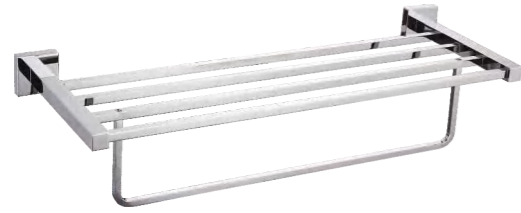

www.oudasi.com

Beth series
8900C series

ODS-8981C
Towel Rack With Bar

ODS-8911C
Double Towel Bar 45cm or 60cm

ODS-8912C
Single Towel Bar 45cm or 60cm

ODS-8927C
Glass Shelf

ODS-8931C
Towel Rail Adjustable

ODS-8913C
Towel Ring