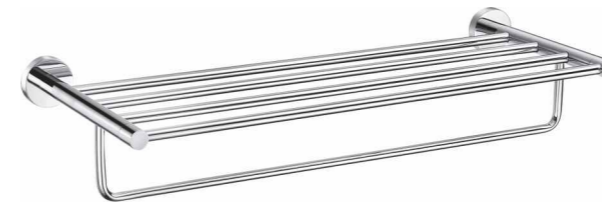

ODS-8332
Soap Holder

ODS-8329
Toilet Brush Holder Glass

Hagar series
8100 series

www.oudasi.com

ODS-8181
Towel Rack With Bar

ODS-8111
Double Towel Bar 45cm or 60cm

ODS-8112
Single Towel Bar 45cm or 60cm

ODS-8127
Glass Shelf

ODS-8135
Hook Strip With 3 Hooks

ODS-8117
Glass Shelf

ODS-8131
Towel Rail, Adjustable

ODS-8141
Towel Rail, Adjustable

Hagar series
8100 series

ODS-8136
Double Glass Shelf

ODS-8158
Shaving Mirror

ODS-8123
Wiper