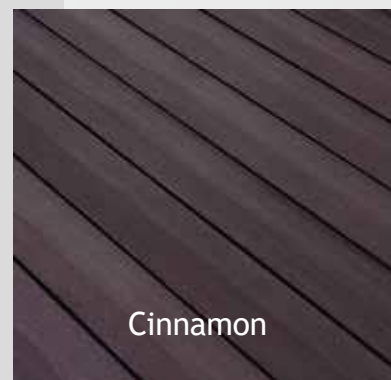

# DECKS

Taitao

Iron Silver

Toasted Teak

Cinnamon