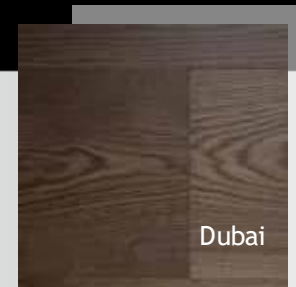

# Designer

Coralwood

Yosemite

Dubai

Ponente

James

Sirocco

Nouveau