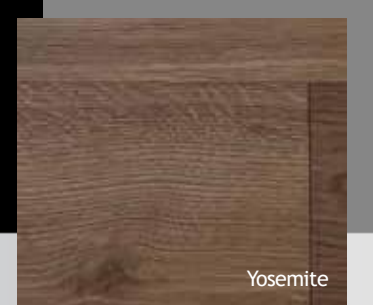

# Designer

Coralwood

Yosemite

Dubai

Ponente

James

Sirocco

Nouveau