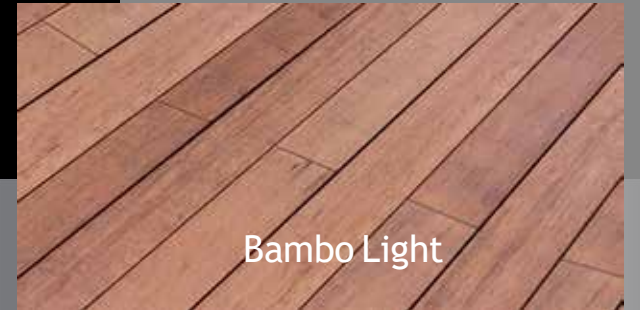

DECKS

Avalon

Bambo Light