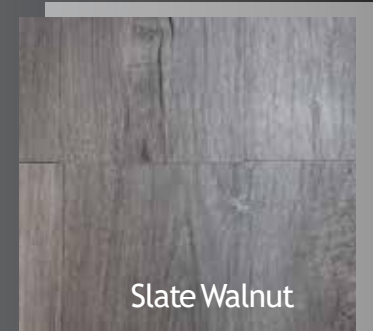

# KALAHARI

Coffe walnut

Dark Oak

Rusty Oak

Slate Walnut

T R Ä

VINILES