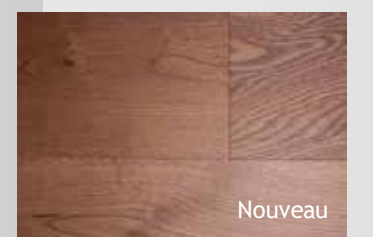

# Designer

Coralwood

Yosemite

Dubai

Ponente

James

Sirocco

Nouveau