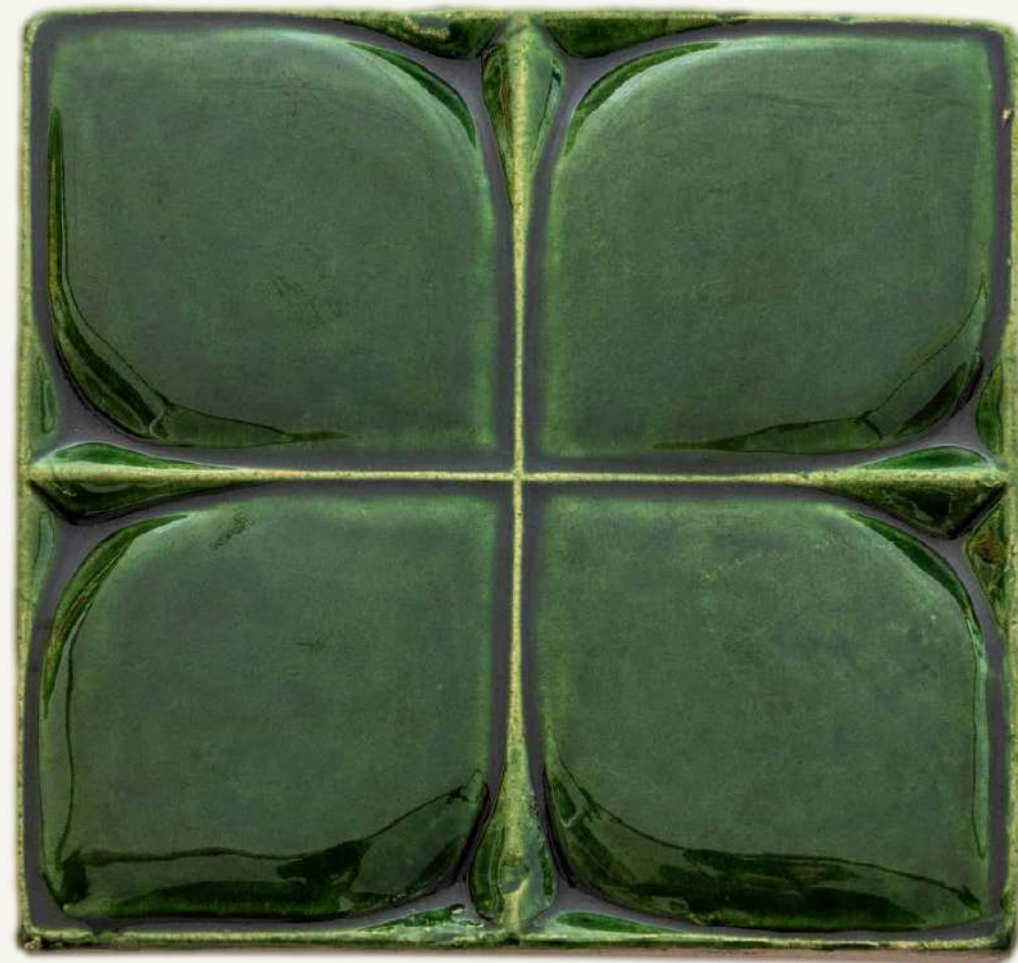

Lisboa

Medida por pieza: 15.8 x15.8 cm

Costo m2 sin IVA : $2,500

Piezas por m2: 41 pzas