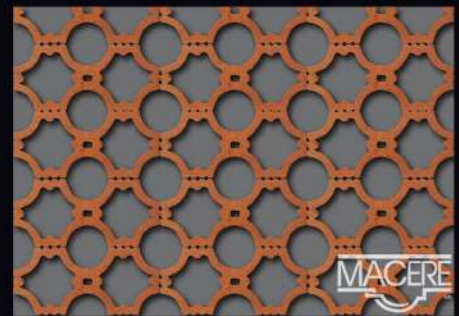

CELOSÍA No. 16

- 25 x 11 x 8 cm.
- 33 pzas/m² • 1.4 kg/pza.