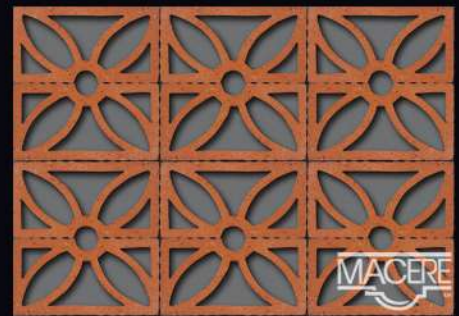

CELOSÍA No. 5

- 24 x 13 x 6 cm.
- 30 pzas/m² • 1.6 kg/pza.