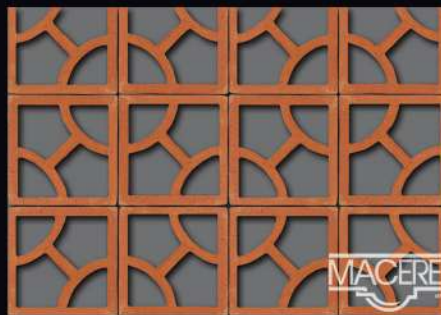

CELOSÍA No. 17

- 19 x 19 x 8 cm.
- 25 pzas/m² • 2.2 kg/pza.