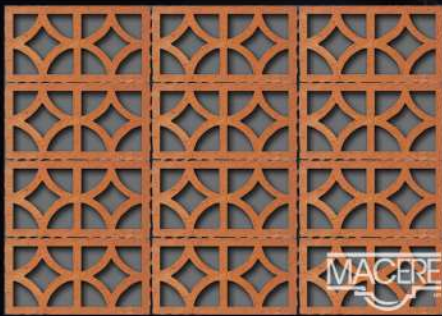

MACERE

MR

Celosías de Barro | Extruido Natural

CELOSÍA No. 1

- 24 x 13 x 6 cm.
- 30 pzas/m² • 1.8 kg/pza.

CELOSÍA No. 2

- 24 x 12 x 6 cm.
- 32 pzas/m² • 1.35 kg/pza.

CELOSÍA No. 3

CELOSÍA No. 18

- 19 x 19 x 8 cm.
- 25 pzas/m² • 2.2 kg/pza.

MACERE

The logo for MACERE, featuring the brand name in a bold, black, sans-serif font. Below the name is a stylized graphic element consisting of a thick, orange-to-white gradient bar that curves downwards and then back up, resembling a stylized 'M' or a decorative flourish. To the right of this graphic, the letters 'MR' are printed in a smaller, black, sans-serif font.