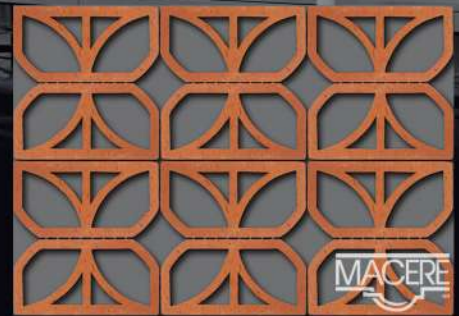

MACERE

MR

Celosías de Barro | Extruido Natural

CELOSÍA No. 1

- 24 x 13 x 6 cm.
- 30 pzas/m² • 1.8 kg/pza.

CELOSÍA No. 2

- 24 x 12 x 6 cm.
- 32 pzas/m² • 1.35 kg/pza.

CELOSÍA No. 3

CELOSÍA No. 18

- 19 x 19 x 8 cm.
- 25 pzas/m² • 2.2 kg/pza.

MACERE

The logo for MACERE, featuring the brand name in a bold, black, sans-serif font. Below the name is a stylized graphic element consisting of a thick, orange-to-white gradient bar that curves downwards and then back up, resembling a stylized 'M' or a decorative flourish. To the right of this graphic, the letters 'MR' are printed in a smaller, black, sans-serif font.