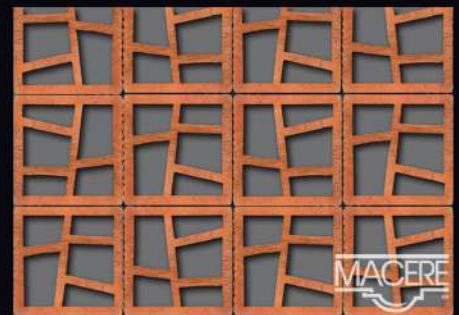

CELOSÍA No. 9

- 15 x 15 x 8 cm.
- 40 pzas/m² • 1.65 kg/pza.

CELOSÍA No. 14

- 30 x 10 x 8 cm.
- 30 pzas/m² • 1.55 kg/pza.

CELOSÍA No. 16

- 25 x 11 x 8 cm.
- 33 pzas/m² • 1.4 kg/pza.

CELOSÍA No. 17

- 19 x 19 x 8 cm.
- 25 pzas/m² • 2.2 kg/pza.

CELOSÍA No. 18

- 19 x 19 x 8 cm.
- 25 pzas/m² • 2.2 kg/pza.

MACERE

The logo for MACERE, featuring the brand name in a bold, black, sans-serif font. Below the name is a stylized graphic element consisting of a thick, orange-to-white gradient bar that curves downwards and then back up, resembling a stylized 'M' or a decorative flourish. To the right of this graphic, the letters 'MR' are printed in a smaller, black, sans-serif font.

Losetas de Barro

Artesanal
Extruído • Fábrica

LADRILLO Plus
• 24 x 12 x 1.2 cm.
• 32 pzas/m² • 0.65 kg/pza.

LADRILLO Artesanal
• 24 x 12 cm. • 32 pzas/m²
• 20 x 10 cm. • 50 pzas/m²

SOLERA Artesanal
• 48 x 24 x 2 cm.
• 8 pzas/m² • 6.5 kg/pza.