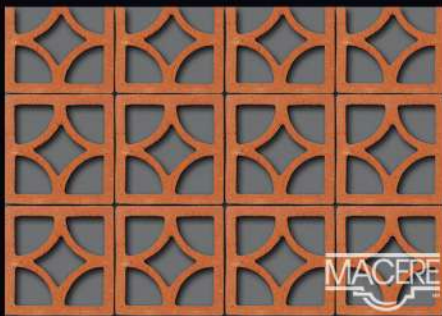

CELOSÍA No. 9

- 15 x 15 x 8 cm.
- 40 pzas/m² • 1.65 kg/pza.