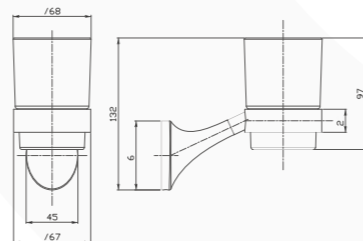

Description: Tumbler holder
Finishing: Chrome
Material: Zinc alloy & SUS 201

00305BCCP