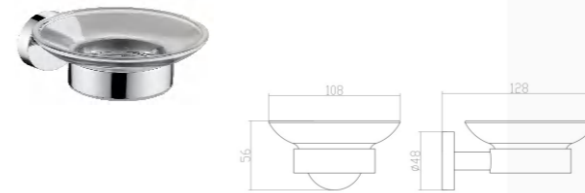

Description: Soap dish
Finishing: Mirror
Material: SUS 304

00507CCMI