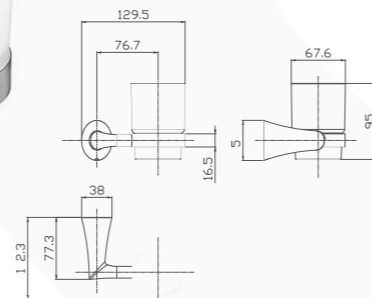

Description: Tumbler Holder
Finishing: PVD Brushed Gun Grey
Material: SUS 304