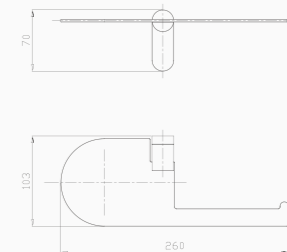

01208BCCP

Description: Paper Holder with Shelf
Finishing: Chrome
Material: Zinc alloy & SUS 304