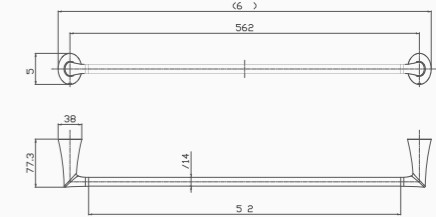

Description: Single Towel bar
Finishing: PVD Brushed Gun Grey
Material: SUS 304