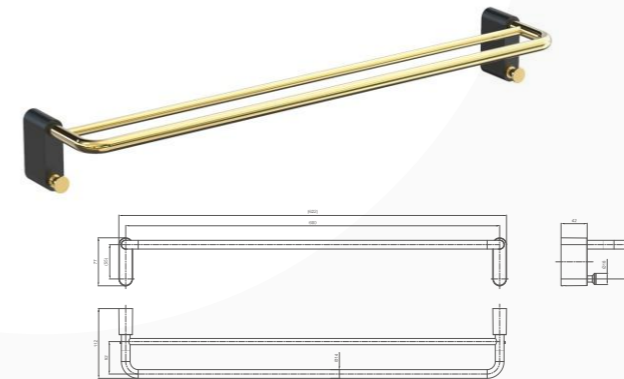

00212BCMBBG