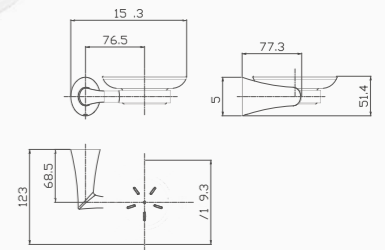

Description: Soap Dish Holder
Finishing: PVD Brushed Gun Grey
Material: SUS 304