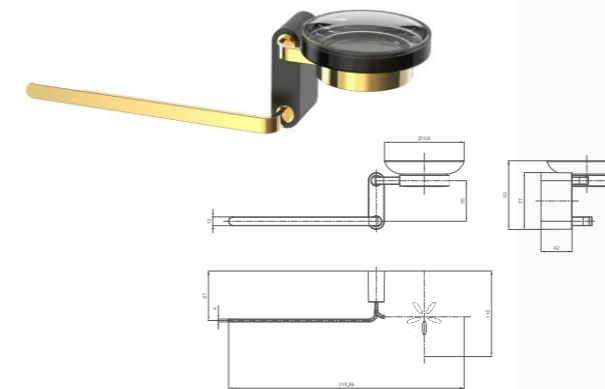

00205BCMBBG

Description: Soap dish holder
Finishing: Matte Black+Brushed Gold
Material: Zinc alloy & SUS 201