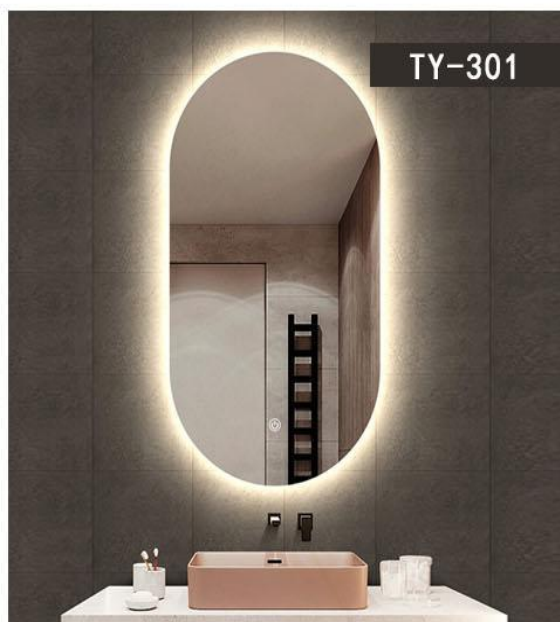

Product parameter

FUNCTION:	Light Light+antifog Light+anti Fog+clock
MATERIAL:	Environmental-friendly copper free silver mirror
SPECIFICATION:	custom
LED STRIP:	White light, warm light and nature light