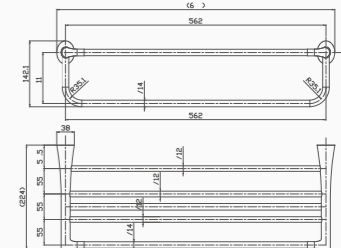

Description: Towel Rack
Finishing: PVD Brushed Gun Grey
Material: SUS 304