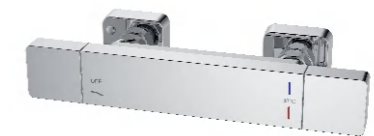

Thermostatic shower mixer
GH43004CP