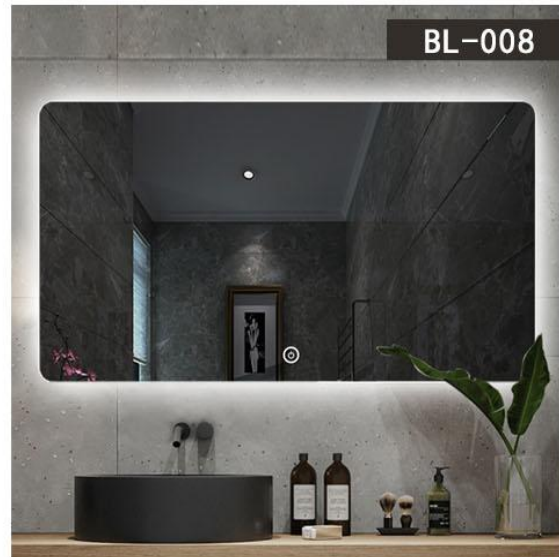

Product parameter

FUNCTION:	Light Light+antifog Light+anti Fog+clock
MATERIAL:	Environmental-friendly copper free silver mirror
SPECIFICATION:	600*800 700*900 800*1200 custom
LED STRIP:	White light, warm light and nature light