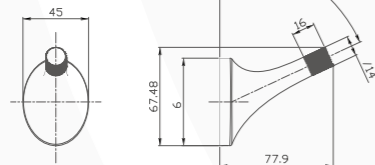

00215BCMBBG

Description: Towel Shelf
 Finishing: Matte Black+Brushed Gold
 Material: Zinc alloy & SUS 201

BATHROOM ACCESSORIES

24"
TOWEL BAR

00301BCCP

Description: Robe hook
Finishing: Chrome
Material: Zinc alloy & SUS 201