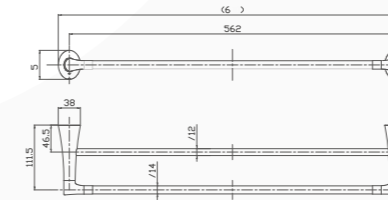

Description: Double Towel Bar
Finishing: PVD Brushed Gun Grey
Material: SUS 304