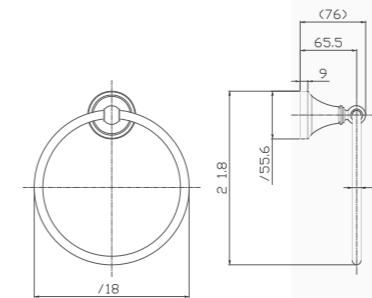

00810CCGO

Description: Towel ring
Finishing: PVD Brushed Rose Gold
Material: SUS 304