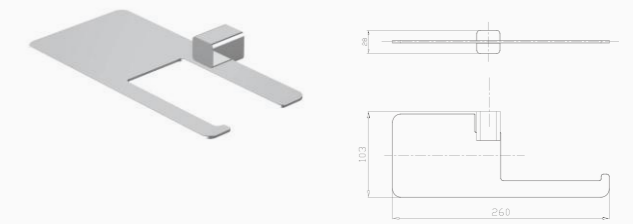

01108BCCP

Description: Paper Holder with Shelf
Finishing: Chrome
Material: SUS 304