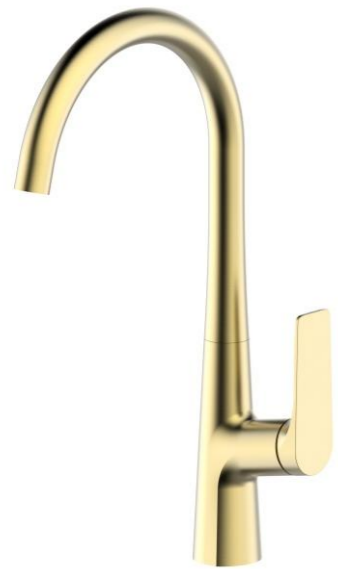

Single lever kitchen mixer
JK05005GH