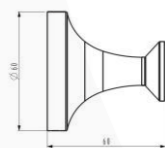

00101BCBG

Description: Robe hook
Finishing: PVD Brushed Gold
Material: Zinc alloy & SUS 201