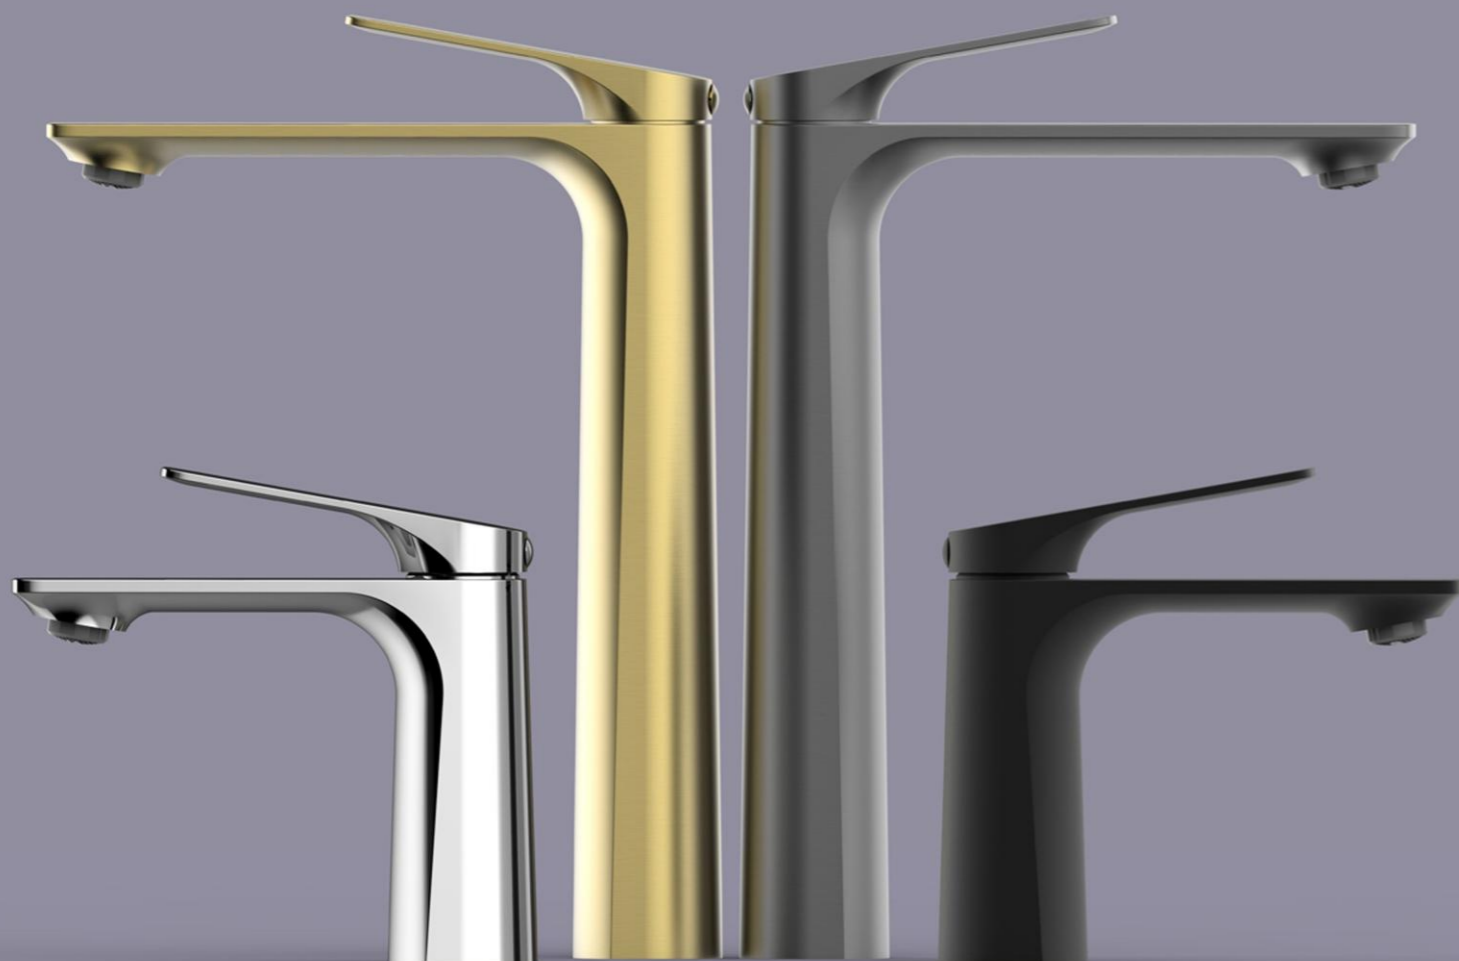

GUANYUAN | DEVA SERIES

The design has the smooth lever, it is worthy of your slight taste on the craftsmanship, You can find the quality from the details.