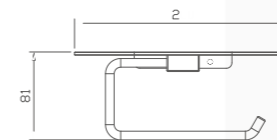

00608BCGU

Description: Paper Holder with Shelf
Finishing: Gun Grey
Material: Zinc alloy & SUS 304