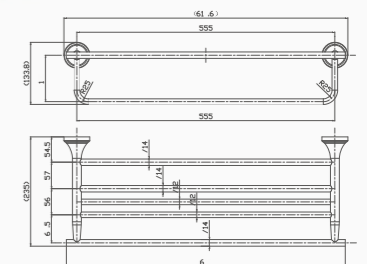

00815CCGO

Description: Towel Rack
Finishing: PVD Brushed Rose Gold
Material: SUS 304