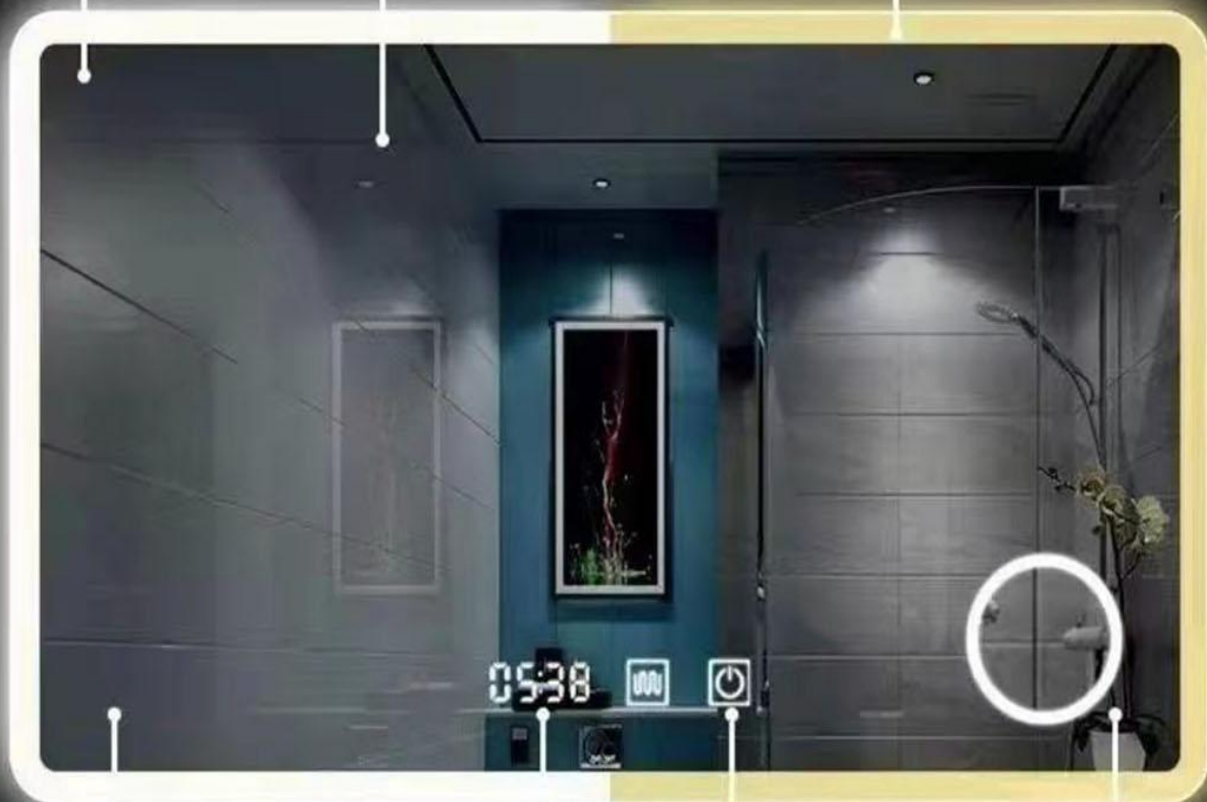

WHITE LIGHT

NEUTRAL LIGHT

WARM LIGHT

NEW UPGRADE FUNCTION DISPLAY

Environmental protection copper free mirror

High luminance LED strip

Defog function by heat

three color light

Magnifying glass with light

Touch switches

Time and temperature display

ONE BUTTON FAST DEFOGGING

Constant temperature electric heating technology, farewell to the fog on the mirror

/

Product parameter

FUNCTION:	Light Light+antifog Light+anti Fog+clock
MATERIAL:	Environmental-friendly copper free silver mirror
SPECIFICATION:	600*800 700*900 800*1200 custom
LED STRIP:	White light, warm light and nature light