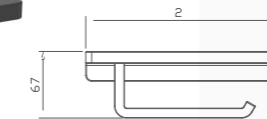

01308BCMB

Description: Paper Holder with Shelf
Finishing: Matte Black
Material: Zinc alloy & SUS 304