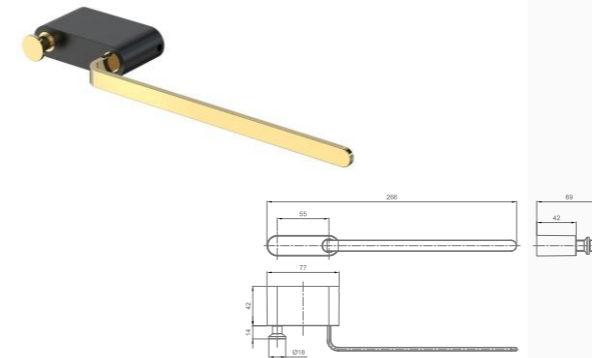

00209BCMBBG

Description: Towel ring
Finishing: Matte Black+Brushed Gold
Material: Zinc alloy & SUS 201

Description: Tumbler holder
Finishing: Matte Black+Brushed Gold
Material: Zinc alloy & SUS 201