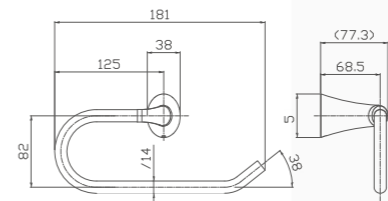

Description: Towel ring
Finishing: PVD Brushed Gun Grey
Material: SUS 304