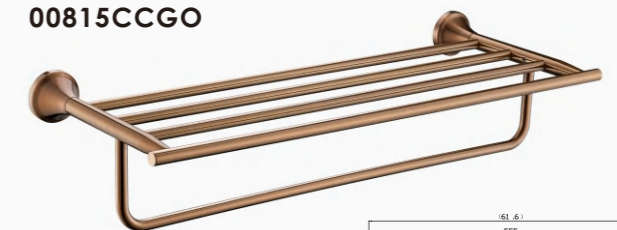

00815CCGO

Description: Towel Rack
Finishing: PVD Brushed Rose Gold
Material: SUS 304