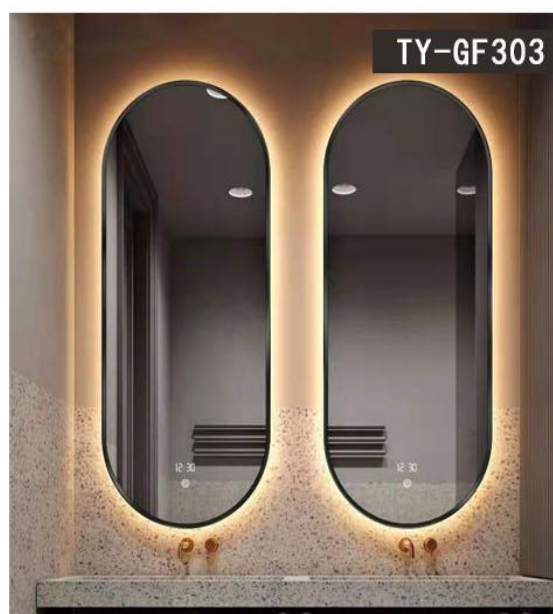

Product parameter

FUNCTION:	Light Light+antifog Light+anti Fog+clock
MATERIAL:	Environmental-friendly copper free silver mirror
SPECIFICATION:	custom
COLOR:	Gold, Black, Silver