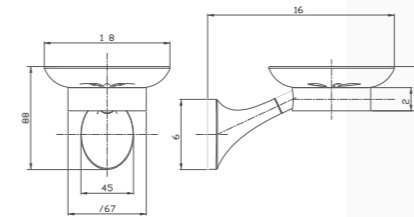

Description: Soap holder
Finishing: Chrome
Material: Zinc alloy & SUS 201

00307BCCP