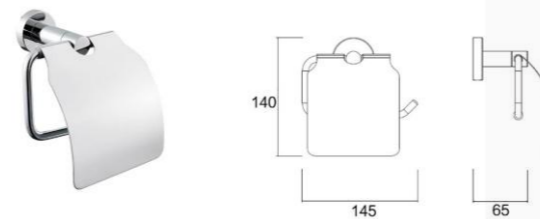

Description: Paper Holder with Shelf
Finishing: Mirror
Material: SUS 304

00510CCMI