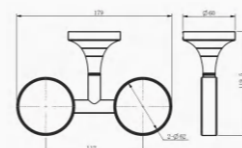

00104BCBG

Description: Double Tumbler Holder
Finishing: PVD Brushed Gold
Material: Zinc alloy & SUS 201