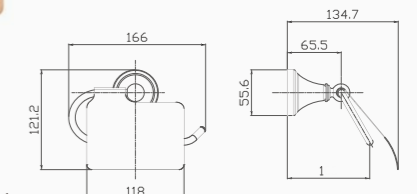

00808CCGO

Description: Paper holder
Finishing: PVD Brushed Rose Gold
Material: SUS 304