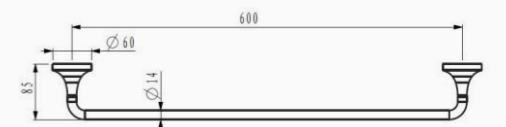

00111BCBG

Description: Towel bar
Finishing: PVD Brushed Gold
Material: Zinc alloy & SUS 201

00101BCBG

Description: Robe hook
Finishing: PVD Brushed Gold
Material: Zinc alloy & SUS 201