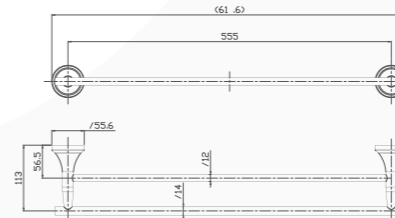

00812CCGO

Description: Double Towel Bar
Finishing: PVD Brushed Rose Gold
Material: SUS 304