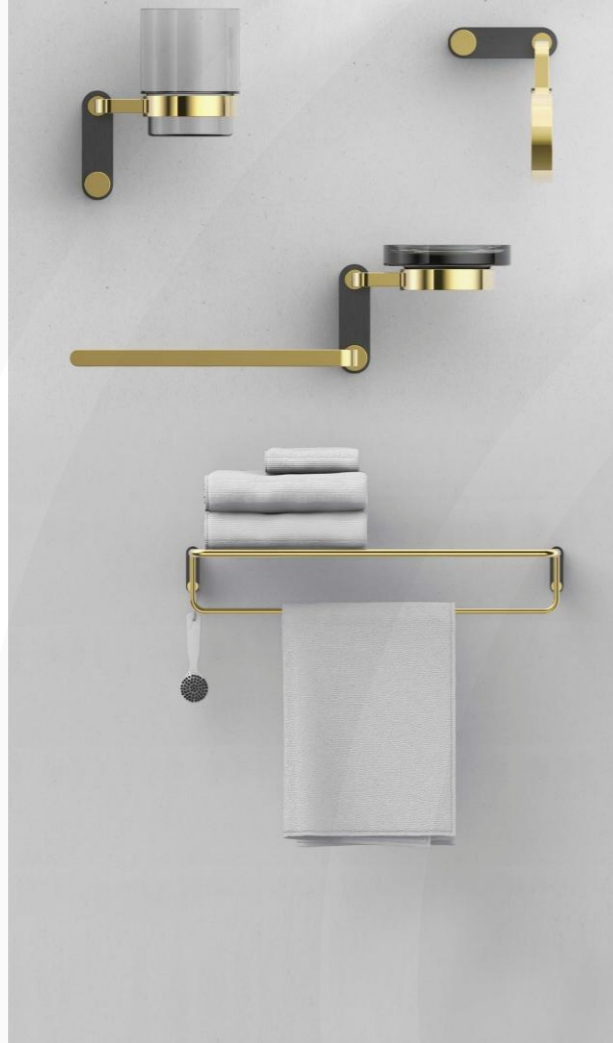

00111BCBG

Description: Towel bar
Finishing: PVD Brushed Gold
Material: Zinc alloy & SUS 201

00101BCBG

Description: Robe hook
Finishing: PVD Brushed Gold
Material: Zinc alloy & SUS 201

00103BCBG

Description: Tumbler Holder
Finishing: PVD Brushed Gold
Material: Zinc alloy & SUS 201

00104BCBG

Description: Double Tumbler Holder
Finishing: PVD Brushed Gold
Material: Zinc alloy & SUS 201

00112BCBG

Description: Double Towel Bar
Finishing: PVD Brushed Gold
Material: Zinc alloy & SUS 201

00115BCBG

Description: Towel Shelf
Finishing: PVD Brushed Gold
Material: Zinc alloy & SUS 201

BATHROOM ACCESSORIES

00209BCMBBG

Description: Towel ring
 Finishing: Matte Black+Brushed Gold
 Material: Zinc alloy & SUS 201