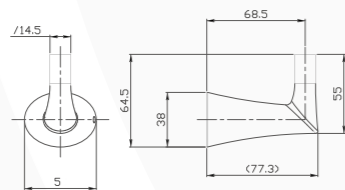

Description: Paper holder
Finishing: PVD Brushed Gun Grey
Material: SUS 304