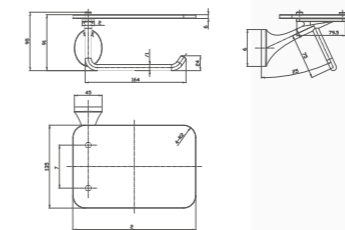

Description: Paper Holder with Shelf
Finishing: Chrome
Material: Zinc alloy & SUS 201

00311BCCP