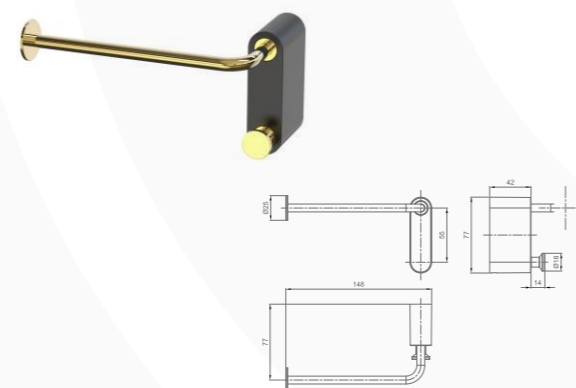

00207BCMBBG

Description: Paper holder
Finishing: Matte Black+Brushed Gold
Material: Zinc alloy & SUS 201