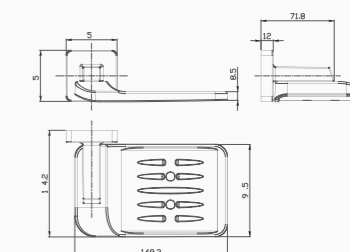

01005BCBVY

Description: Soap Dish Holder
Finishing: PVD Brushed Nickel
Material: Zinc alloy & SUS 201