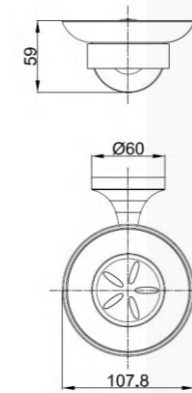

00105BCBG

Description: Soap Dish Holder
Finishing: PVD Brushed Gold
Material: Zinc alloy & SUS 201