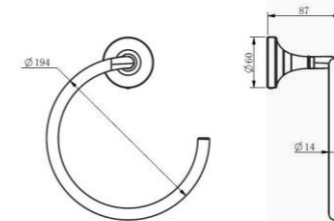

00105BCBG

Description: Soap Dish Holder
Finishing: PVD Brushed Gold
Material: Zinc alloy & SUS 201

00107BCBG

Description: Paper holder
Finishing: PVD Brushed Gold
Material: Zinc alloy & SUS 201

00110BCBG

Description: Towel ring
Finishing: PVD Brushed Gold
Material: Zinc alloy & SUS 201