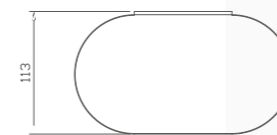

00608BCGU

Description: Paper Holder with Shelf
Finishing: Gun Grey
Material: Zinc alloy & SUS 304