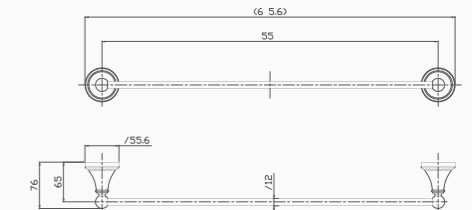

00811CCGO

Description: Single Towel bar
Finishing: PVD Brushed Rose Gold
Material: SUS 304