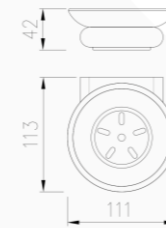

01405BCBVY

Description: Soap dish
Finishing: PVD Brushed Nickel
Material: Zinc alloy & SUS 201