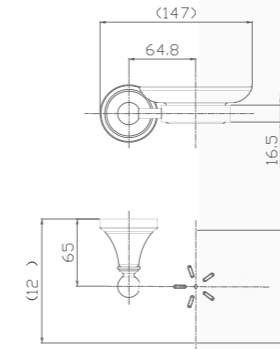

00805CCGO

Description: Soap Dish Holder
Finishing: PVD Brushed Rose Gold
Material: SUS 304