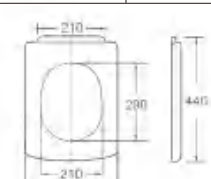

Material	PP
Size	440x350mm
Foot Model	
☒ Long foot	☒ Short foot
☒ Lengthened foot	
☒ Widen the long legs	
☒ Widen the extended feet	
☒ Widen the expansion feet	
☒ No Straight expansion	
☒ Slow down	☒ Buffer mute