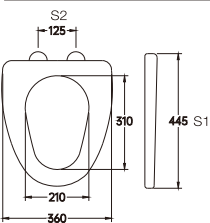

A-667

Material	PP	
Size	460x360mm	
Hinge Type	Top installation/Quick release	
Adjustable Distance		
Foot Model	S1	S2
QQ 5cm	430-490	65-185
QQ 5.5cm	425-495	55-195
QQ 6.5cm	415-505	35-215

A-668

Material	PP	
Size	460x370mm	
Hinge Type	Top installation/Quick release	
Adjustable Distance		
Foot Model	S1	S2
QQ 5cm	430-490	65-185
QQ 5.5cm	425-495	55-195
QQ 6.5cm	415-505	35-215

A-529

Material	PP	
Size	465x365mm	
Hinge Type	Top installation/Quick release	
Adjustable Distance		
Foot Model	S1	S2
QQ 5.5cm	430-500	55-195
QQ 6.5cm	420-510	35-215

A-530

Material	PP	
Size	420x370mm	
Hinge Type	Top installation/Quick release	
Adjustable Distance		
Foot Model	S1	S2
QQ 5cm	390-450	85-205
QQ 5.5cm	385-455	75-215
QQ 6.5cm	375-465	55-235

A-669

Material	PP	
Size	440x370mm	
Hinge Type	Top installation/Quick release	
Adjustable Distance		
Foot Model	S1	S2
QQ 5cm	410-470	65-185
QQ 5.5cm	405-475	55-195
QQ 6.5cm	395-485	35-215

AS-001

Material	PP	
Size	450x355mm	
Hinge Type	Top installation/Quick release	
Adjustable Distance		
Foot Model	S1	S2
QQ 5cm	420-480	60-180
QQ 5.5cm	415-485	50-190
QQ 6.5cm	405-495	30-210

A-532

Material	PP	
Size	445x360mm	
Hinge Type	Top installation/Quick release	
Adjustable Distance		
Foot Model	S1	S2
QQ 5cm	415-475	65-185
QQ 5.5cm	410-480	55-195
QQ 6.5cm	400-490	35-215

A-222

Material	PP	
Size	460x350mm	
Foot Model		
<input type="checkbox"/> Long foot	<input type="checkbox"/> Short foot	
Adjustable Distance		
<input type="checkbox"/> Lengthened foot		
<input type="checkbox"/> Widen the long legs		
<input type="checkbox"/> Widen the extended feet		
<input type="checkbox"/> Widen the expansion feet		
<input type="checkbox"/> No Straight expansion		
<input type="checkbox"/> Slow down	<input type="checkbox"/> Buffer mute	