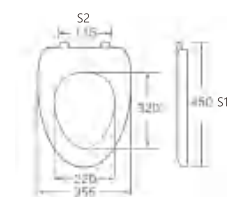

A-079

Material	PP	
Size	425x335mm	
Hinge Type	Top installation/Quick release	
Adjustable Distance		
Foot Model	S1	S2
QQ 5cm	395-455	80-200
QQ 5.5cm	390-460	70-210
QQ 6.5cm	380-470	50-230

A-080

Material	PP	
Size	420x345mm	
Hinge Type	Top installation/Quick release	
Adjustable Distance		
Foot Model	S1	S2
QQ 5cm	390-450	50-170
QQ 5.5cm	385-455	40-180
QQ 6.5cm	375-465	20-200

A-081

Material	PP	
Size	470x365mm	
Hinge Type	Top installation/Quick release	
Adjustable Distance		
Foot Model	S1	S2
QQ 5cm	440-500	100-220
QQ 5.5cm	435-505	90-230
QQ 6.5cm	425-515	70-250

A-088

Material	PP	
Size	455x365mm	
Hinge Type	Top installation/Quick release	
Adjustable Distance		
Foot Model	S1	S2
QQ 5cm	425-485	80-200
QQ 5.5cm	420-490	70-210
QQ 6.5cm	410-500	50-230

A-089

Material	PP	
Size	455x360mm	
Hinge Type	Top installation/Quick release	
Adjustable Distance		
Foot Model	S1	S2
QQ 5cm	425-485	100-220
QQ 5.5cm	420-490	90-230
QQ 6.5cm	410-500	70-250

A-082

Material	PP	
Size	455x355mm	
Hinge Type	Top installation/Quick release	
Adjustable Distance		
Foot Model	S1	S2
QQ 5cm	425-485	70-190
QQ 5.5cm	420-490	60-200
QQ 6.5cm	410-500	40-220

A-083

Material	PP	
Size	450x355mm	
Hinge Type	Top installation/Quick release	
Adjustable Distance		
Foot Model	S1	S2
QQ 5cm	420-480	85-145
QQ 5.5cm	415-485	75-155
QQ 6.5cm	405-495	55-175

A-090 (Dual)

Material	PP	
Size	470x365mm	
Foot Model		
<input type="checkbox"/> Long foot	<input type="checkbox"/> Short foot	
<input type="checkbox"/> Extended feet		
<input type="checkbox"/> Widen the long legs		
<input type="checkbox"/> Widen the extended feet		
<input type="checkbox"/> Widen the expansion feet		
<input type="checkbox"/> No stretched inflation		
<input type="checkbox"/> Slow down	<input type="checkbox"/> Buffer mute	