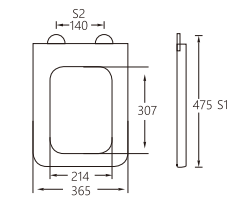

A-040

Material	PP	
Size	460x360mm	
Hinge Type	Top installation/Quick release	
Adjustable Distance		
Foot Model	S1	S2
QQ 5cm	430-490	80-200
QQ 5.5cm	425-495	70-210
QQ 6.5cm	415-505	50-230

A-041

Material	PP	
Size	478x403mm	
Hinge Type	Top installation/Quick release	
Adjustable Distance		
Foot Model	S1	S2
QQ 5cm	448-508	80-200
QQ 5.5cm	443-513	70-210
QQ 6.5cm	433-523	50-230

A-042

Material	PP	
Size	464x364mm	
Hinge Type	Top installation/Quick release	
Adjustable Distance		
Foot Model	S1	S2
QQ 5cm	434-494	80-200
QQ 5.5cm	429-499	70-210
QQ 6.5cm	419-509	50-230

A-043

Material	PP	
Size	475x365mm	
Hinge Type	Top installation/Quick release	
Adjustable Distance		
Foot Model	S1	S2
QQ 5cm	445-505	80-200
QQ 5.5cm	440-510	70-210
QQ 6.5cm	430-520	50-230

A-036

Material	PP	
Size	460x360mm	
Hinge Type	Top installation/Quick release	
Adjustable Distance		
Foot Model	S1	S2
QQ 5cm	430-490	85-225
QQ 5.5cm	425-495	75-235
QQ 6.5cm	415-505	55-255

A-037

Material	PP	
Size	455x355mm	
Hinge Type	Top installation/Quick release	
Adjustable Distance		
Foot Model	S1	S2
QQ 5cm	425-485	150-270
QQ 5.5cm	420-490	140-280
QQ 6.5cm	410-500	120-300

A-044

Material	PP	
Size	440x365mm	
Hinge Type	Top installation/Quick release	
Adjustable Distance		
Foot Model	S1	S2
QQ 5cm	410-470	70-190
QQ 5.5cm	405-475	60-200
QQ 6.5cm	395-485	40-220

A-045

Material	PP	
Size	430x355mm	
Foot Model		
<input type="checkbox"/> Long foot	<input type="checkbox"/> Short foot	
<input type="checkbox"/> Lengthened foot		
<input type="checkbox"/> Widen the long legs		
<input type="checkbox"/> Widen the extended feet		
<input type="checkbox"/> Widen the expansion feet		
<input type="checkbox"/> No Straight expansion		
<input type="checkbox"/> Slow down	<input type="checkbox"/> Buffer mute	