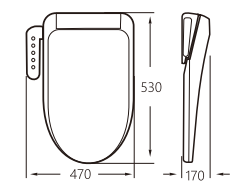

Name	Intelligent thermostatic toilet seat cover
Size	530x470x170mm
Function	Seat Temperature / Air Temperature Water Temperature / Water Pressure Warm Air / Light / Child / Auto Women / Hip