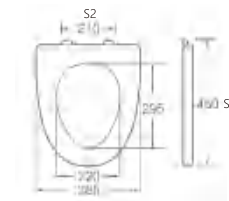

Material	UF	
Size	450x385mm	
Hinge Type	Top installation/Quick release	
Adjustable Distance		
Foot Model	S1	S2
QQ 5cm	420-480	150-270
QQ 5.5cm	415-485	140-280
QQ 6.5cm	405-495	120-300