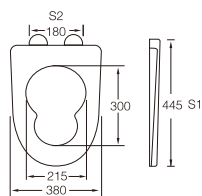

Material	UF	
Size	445x360mm	
Hinge Type	Top installation/Quick release	
Adjustable Distance		
Foot Model	S1	S2
QQ 5cm	415-475	65-185
QQ 5.5cm	410-480	55-195
QQ 6.5cm	400-490	35-215

Material	UF	
Size	455x360mm	
Hinge Type	Top installation/Quick release	
Adjustable Distance		
Foot Model	S1	S2
QQ 5cm	425-485	65-185
QQ 5.5cm	420-490	55-195
QQ 6.5cm	410-500	35-215

Material	UF	
Size	465x370mm	
Hinge Type	Top installation/Quick release	
Adjustable Distance		
Foot Model	S1	S2
QQ 5cm	435-495	95-215
QQ 5.5cm	430-500	85-225
QQ 6.5cm	420-510	65-245

Material	UF	
Size	455x360mm	
Hinge Type	Top installation/Quick release	
Adjustable Distance		
Foot Model	S1	S2
QQ 5cm	425-485	110-230
QQ 5.5cm	420-490	100-240
QQ 6.5cm	410-500	80-260

Material	UF	
Size	450x350mm	
Hinge Type	Top installation/Quick release	
Adjustable Distance		
Foot Model	S1	S2
QQ 5cm	420-480	65-185
QQ 5.5cm	415-485	55-195
QQ 6.5cm	405-495	35-215

UF COVER PLATE CHARACTERISTIC

Material	UF	
Size	445x380mm	
Hinge Type	Top installation/Quick release	
Adjustable Distance		
Foot Model	S1	S2
QQ 5cm	415-475	120-240
QQ 5.5cm	410-480	110-250
QQ 6.5cm	400-490	90-270

Material	UF	
Size	465x395mm	
Hinge Type	Top installation/Quick release	
Adjustable Distance		
Foot Model	S1	S2
QQ 5cm	435-495	65-185
QQ 5.5cm	430-500	55-195
QQ 6.5cm	420-510	35-215

Material	UF	
Size	450x355mm	
Hinge Type	Top installation/Quick release	
Adjustable Distance		
Foot Model	S1	S2
QQ 5cm	420-480	130-250
QQ 5.5cm	415-485	120-260
QQ 6.5cm	405-495	100-280

Material	UF	
Size	465x395mm	
Hinge Type	Top installation/Quick release	
Adjustable Distance		
Foot Model	S1	S2
QQ 5cm	435-495	65-185
QQ 5.5cm	430-500	55-195
QQ 6.5cm	420-510	35-215

duropIAsT
Hard surface, Scratch resistant

no color chAnge
Ceramic feeling, looks integrated with ceramic