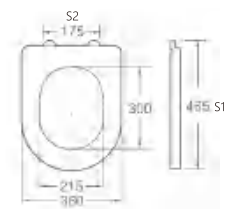

Material	UF	
Size	465x360mm	
Hinge Type	Top installation/Quick release	
Adjustable Distance		
Foot Model	S1	S2
QQ 5cm	435-495	115-235
QQ 5.5cm	430-500	105-245
QQ 6.5cm	420-510	85-265