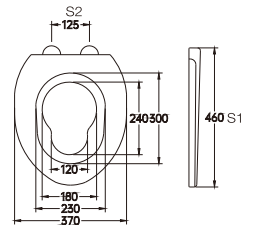

A-527

Material	PP	
Size	490x380mm	
Hinge Type	Top installation/Quick release	
Adjustable Distance		
Foot Model	S1	S2
QQ 5cm	460-520	65-185
QQ 5.5cm	455-525	55-190
QQ 6.5cm	445-535	35-210

A-528

Material	PP	
Size	485x380mm	
Hinge Type	Top installation/Quick release	
Adjustable Distance		
Foot Model	S1	S2
QQ 5cm	455-515	70-190
QQ 5.5cm	450-520	60-195
QQ 6.5cm	440-530	40-205

A-667

Material	PP	
Size	460x360mm	
Hinge Type	Top installation/Quick release	
Adjustable Distance		
Foot Model	S1	S2
QQ 5cm	430-490	65-185
QQ 5.5cm	425-495	55-195
QQ 6.5cm	415-505	35-215

A-668

Material	PP	
Size	460x370mm	
Hinge Type	Top installation/Quick release	
Adjustable Distance		
Foot Model	S1	S2
QQ 5cm	430-490	65-185
QQ 5.5cm	425-495	55-195
QQ 6.5cm	415-505	35-215

A-529

Material	PP	
Size	465x365mm	
Hinge Type	Top installation/Quick release	
Adjustable Distance		
Foot Model	S1	S2
QQ 5.5cm	430-500	55-195
QQ 6.5cm	420-510	35-215

A-530

Material	PP	
Size	420x370mm	
Hinge Type	Top installation/Quick release	
Adjustable Distance		
Foot Model	S1	S2
QQ 5cm	390-450	85-205
QQ 5.5cm	385-455	75-215
QQ 6.5cm	375-465	55-235

A-669

Material	PP	
Size	440x370mm	
Hinge Type	Top installation/Quick release	
Adjustable Distance		
Foot Model	S1	S2
QQ 5cm	410-470	65-185
QQ 5.5cm	405-475	55-195
QQ 6.5cm	395-485	35-215

AS-001

Material	PP	
Size	450x355mm	
Hinge Type	Top installation/Quick release	
Adjustable Distance		
Foot Model	S1	S2
QQ 5cm	420-480	60-180
QQ 5.5cm	415-485	50-190
QQ 6.5cm	405-495	30-210