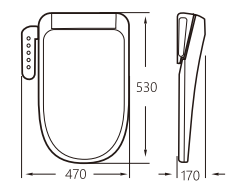

G-03

Name	Sterilizing toilet seat cover
Size	520x375mm
Function	Sterilize

G-07

Name	Intelligent thermostatic toilet seat cover
Size	530x470x170mm
Function	Seat Temperature / Air Temperature Water Temperature / Water Pressure / Warm Air Light / Child / Auto / Women / Hip