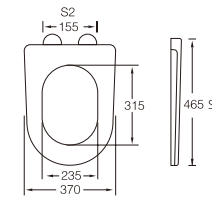

CS003

Material	UF	
Size	455x360mm	
Hinge Type	Top installation/Quick release	
Adjustable Distance		
Foot Model	S1	S2
QQ 5cm	425-485	65-185
QQ 5.5cm	420-490	55-195
QQ 6.5cm	410-500	35-215

CS010

Material	UF	
Size	465x370mm	
Hinge Type	Top installation/Quick release	
Adjustable Distance		
Foot Model	S1	S2
QQ 5cm	435-495	95-215
QQ 5.5cm	430-500	85-225
QQ 6.5cm	420-510	65-245