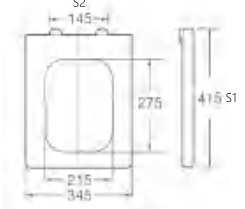

Material	UF	
Size	415x345mm	
Hinge Type	Top installation/Quick release	
Adjustable Distance		
Foot Model	S1	S2
QQ 5cm	385-445	85-205
QQ 5.5cm	380-450	75-225
QQ 6.5cm	370-460	55-235