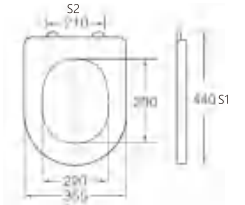

C-008

Material	UF	
Size	450x385mm	
Hinge Type	Top installation/Quick release	
Adjustable Distance		
Foot Model	S1	S2
QQ 5cm	420-480	150-270
QQ 5.5cm	415-485	140-280
QQ 6.5cm	405-495	120-300

C-009

Material	UF	
Size	440x355mm	
Hinge Type	Top installation/Quick release	
Adjustable Distance		
Foot Model	S1	S2
QQ 5cm	410-470	150-270
QQ 5.5cm	405-475	140-280
QQ 6.5cm	395-485	120-300