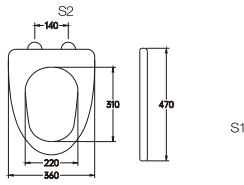

Material	PP	
Size	470x360mm	
Hinge Type	Top Installation/Quick release	
Adjustable Distance		
Foot Model	S1	S2
QQ 5cm	440-500	80-200
QQ 5.5cm	435-505	70-210
QQ 6.5cm	425-515	50-230