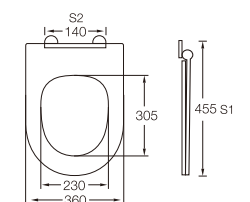

Name	Intelligent thermostatic toilet seat cover	
Size	455x360mm	
Function	Seat Heating / Light	
Adjustable Distance		
Foot Model	S1	S2
QQ 5cm	425-485	80-200
QQ 5.5cm	420-490	70-210
QQ 6.5cm	410-500	40-230