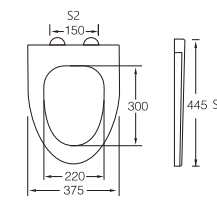

Material	UF	
Size	445x375mm	
Hinge Type	Top installation/Quick release	
Adjustable Distance		
Foot Model	S1	S2
QQ 5cm	415-475	90-210
QQ 5.5cm	410-480	80-220
QQ 6.5cm	400-490	60-240