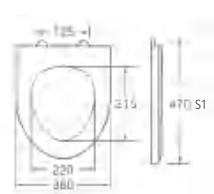

Material	PP	
Size	470x360mm	
Hinge Type	Top installation/Quick release	
Adjustable Distance		
Foot Model	S1	S2
QQ 5.5cm	435-505	55-195
QQ 6.5cm	425-515	35-215