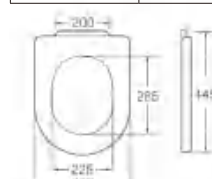

Material	PP
Size	445x360mm
Foot Model	
☒ Long foot	☒ Short foot
☒ Lengthened foot	
☒ Widen the long legs	
☒ Widen the extended feet	
☒ Widen the expansion feet	
☒ No Straight expansion	
☒ Slow down	☒ Buffer mute