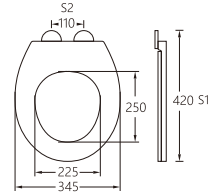

A-076

Material	PP	
Size	450x345mm	
Hinge Type	Top installation/Quick release	
Adjustable Distance		
Foot Model	S1	S2
QQ 5cm	420-480	80-200
QQ 5.5cm	415-485	70-210
QQ 6.5cm	405-495	50-230

A-077

Material	PP	
Size	450x375mm	
Hinge Type	Top installation/Quick release	
Adjustable Distance		
Foot Model	S1	S2
QQ 5cm	420-480	65-185
QQ 5.5cm	415-485	55-195
QQ 6.5cm	405-495	35-215

A-071

Material	PP	
Size	450x375mm	
Hinge Type	Top installation/Quick release	
Adjustable Distance		
Foot Model	S1	S2
QQ 5cm	420-480	80-200
QQ 5.5cm	415-485	70-210
QQ 6.5cm	405-495	50-230

A-078

Material	PP	
Size	450x375mm	
Hinge Type	Top installation/Quick release	
Adjustable Distance		
Foot Model	S1	S2
QQ 5cm	420-480	65-185
QQ 5.5cm	415-485	55-195
QQ 6.5cm	405-495	35-215

A-079

Material	PP	
Size	425x335mm	
Hinge Type	Top installation/Quick release	
Adjustable Distance		
Foot Model	S1	S2
QQ 5cm	395-455	80-200
QQ 5.5cm	390-460	70-210
QQ 6.5cm	380-470	50-230

A-080

Material	PP	
Size	420x345mm	
Hinge Type	Top installation/Quick release	
Adjustable Distance		
Foot Model	S1	S2
QQ 5cm	390-450	50-170
QQ 5.5cm	385-455	40-180
QQ 6.5cm	375-465	20-200

A-081

Material	PP	
Size	470x365mm	
Hinge Type	Top installation/Quick release	
Adjustable Distance		
Foot Model	S1	S2
QQ 5cm	440-500	100-220
QQ 5.5cm	435-505	90-230
QQ 6.5cm	425-515	70-250

A-088

Material	PP	
Size	455x365mm	
Hinge Type	Top installation/Quick release	
Adjustable Distance		
Foot Model	S1	S2
QQ 5cm	425-485	80-200
QQ 5.5cm	420-490	70-210
QQ 6.5cm	410-500	50-230