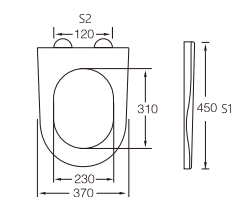

A-529

Material	PP	
Size	465x365mm	
Hinge Type	Top installation/Quick release	
Adjustable Distance		
Foot Model	S1	S2
QQ 5.5cm	430-500	55-195
QQ 6.5cm	420-510	35-215

A-530

Material	PP	
Size	420x370mm	
Hinge Type	Top installation/Quick release	
Adjustable Distance		
Foot Model	S1	S2
QQ 5cm	390-450	85-205
QQ 5.5cm	385-455	75-215
QQ 6.5cm	375-465	55-235

A-669

Material	PP	
Size	440x370mm	
Hinge Type	Top installation/Quick release	
Adjustable Distance		
Foot Model	S1	S2
QQ 5cm	410-470	65-185
QQ 5.5cm	405-475	55-195
QQ 6.5cm	395-485	35-215

AS-001

Material	PP	
Size	450x355mm	
Hinge Type	Top installation/Quick release	
Adjustable Distance		
Foot Model	S1	S2
QQ 5cm	420-480	60-180
QQ 5.5cm	415-485	50-190
QQ 6.5cm	405-495	30-210

A-532

Material	PP	
Size	445x360mm	
Hinge Type	Top installation/Quick release	
Adjustable Distance		
Foot Model	S1	S2
QQ 5cm	415-475	65-185
QQ 5.5cm	410-480	55-195
QQ 6.5cm	400-490	35-215

A-222

Material	PP	
Size	460x350mm	
Foot Model		
<input type="checkbox"/> Long foot	<input type="checkbox"/> Short foot	
Adjustable Distance		
<input type="checkbox"/> Lengthened foot		
<input type="checkbox"/> Widen the long legs		
<input type="checkbox"/> Widen the extended feet		
<input type="checkbox"/> Widen the expansion feet		
<input type="checkbox"/> No Straight expansion		
<input type="checkbox"/> Slow down	<input type="checkbox"/> Buffer mute	

AS-002

Material	PP	
Size	450x370mm	
Hinge Type	Top installation/Quick release	
Adjustable Distance		
Foot Model	S1	S2
QQ 5cm	420-480	60-180
QQ 5.5cm	415-485	50-190
QQ 6.5cm	405-495	30-210

AS-003

Material	PP	
Size	470x355mm	
Hinge Type	Top installation/Quick release	
Adjustable Distance		
Foot Model	S1	S2
QQ 5cm	440-500	60-180
QQ 5.5cm	435-505	50-190
QQ 6.5cm	425-515	30-210