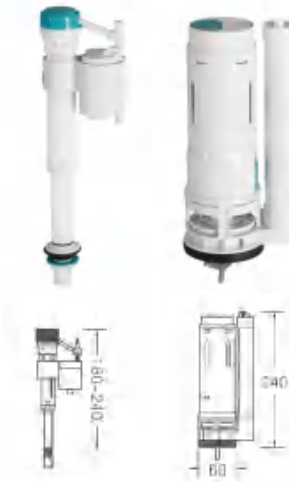

D-02

FILL VALVE
Size : 180-240mm

FLUSH VALVE
Size : 240x63mm