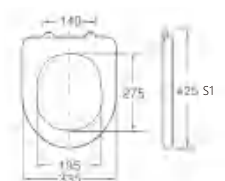

A-076

Material	PP	
Size	450x345mm	
Hinge Type	Top installation/Quick release	
Adjustable Distance		
Foot Model	S1	S2
QQ 5cm	420-480	80-200
QQ 5.5cm	415-485	70-210
QQ 6.5cm	405-495	50-230

A-077

Material	PP	
Size	450x375mm	
Hinge Type	Top installation/Quick release	
Adjustable Distance		
Foot Model	S1	S2
QQ 5cm	420-480	65-185
QQ 5.5cm	415-485	55-195
QQ 6.5cm	405-495	35-215

A-071

Material	PP	
Size	450x375mm	
Hinge Type	Top installation/Quick release	
Adjustable Distance		
Foot Model	S1	S2
QQ 5cm	420-480	80-200
QQ 5.5cm	415-485	70-210
QQ 6.5cm	405-495	50-230

A-078

Material	PP	
Size	450x375mm	
Hinge Type	Top installation/Quick release	
Adjustable Distance		
Foot Model	S1	S2
QQ 5cm	420-480	65-185
QQ 5.5cm	415-485	55-195
QQ 6.5cm	405-495	35-215

A-079

Material	PP	
Size	425x335mm	
Hinge Type	Top installation/Quick release	
Adjustable Distance		
Foot Model	S1	S2
QQ 5cm	395-455	80-200
QQ 5.5cm	390-460	70-210
QQ 6.5cm	380-470	50-230

A-080

Material	PP	
Size	420x345mm	
Hinge Type	Top installation/Quick release	
Adjustable Distance		
Foot Model	S1	S2
QQ 5cm	390-450	50-170
QQ 5.5cm	385-455	40-180
QQ 6.5cm	375-465	20-200