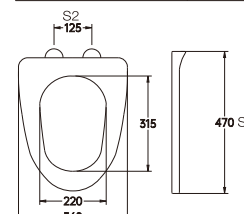

A-501

Material	PP	
Size	450x380mm	
Hinge Type	Top installation/Quick release	
Adjustable Distance		
Foot Model	S1	S2
QQ 5.5cm	415-485	55-195
QQ 6.5cm	405-495	35-215

A-502

Material	PP	
Size	430x345mm	
Hinge Type	Top installation/Quick release	
Adjustable Distance		
Foot Model	S1	S2
QQ 5.5cm	395-465	55-195
QQ 6.5cm	385-475	35-215

A-503

Material	PP	
Size	450x350mm	
Hinge Type	Top installation/Quick release	
Adjustable Distance		
Foot Model	S1	S2
QQ 5.5cm	415-485	55-195
QQ 6.5cm	405-495	35-215

A-504

Material	PP	
Size	455x355mm	
Hinge Type	Top installation/Quick release	
Adjustable Distance		
Foot Model	S1	S2
QQ 5.5cm	420-490	55-195
QQ 6.5cm	410-500	35-215

A-116

Material	PP	
Size	410x365mm	
Hinge Type	Top Installation/Quick release	
Adjustable Distance		
Foot Model	S1	S2
QQ 5cm	380-440	75-195
QQ 5.5cm	375-445	65-205
QQ 6.5cm	365-455	45-225

A-117

Material	PP	
Size	470x360mm	
Hinge Type	Top installation/Quick release	
Adjustable Distance		
Foot Model	S1	S2
QQ 5cm	440-500	65-185
QQ 5.5cm	435-505	55-195
QQ 6.5cm	425-515	35-215

A-505

Material	PP	
Size	440x335mm	
Hinge Type	Top installation/Quick release	
Adjustable Distance		
Foot Model	S1	S2
QQ 5.5cm	405-475	55-195
QQ 6.5cm	395-485	35-215

A-506

Material	PP	
Size	420x335mm	
Hinge Type	Top installation/Quick release	
Adjustable Distance		
Foot Model	S1	S2
QQ 5.5cm	385-455	55-195
QQ 6.5cm	375-465	35-215