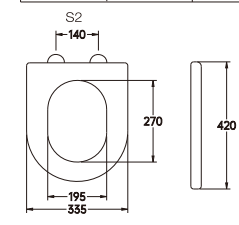

A-100

Material	PP	
Size	480x370mm	
Hinge Type	Top Installation/Quick release	
Adjustable Distance		
Foot Model	S1	S2
QQ 5cm	450-510	80-200
QQ 5.5cm	445-515	70-210
QQ 6.5cm	435-525	50-230

A-101

Material	PP	
Size	450x370mm	
Hinge Type	Top Installation/Quick release	
Adjustable Distance		
Foot Model	S1	S2
QQ 5cm	420-480	100-220
QQ 5.5cm	425-485	90-230
QQ 6.5cm	435-495	70-250

A-108

Material	PP	
Size	450x370mm	
Hinge Type	Top Installation/Quick release	
Adjustable Distance		
Foot Model	S1	S2
QQ 5cm	420-480	80-200
QQ 5.5cm	415-485	70-210
QQ 6.5cm	405-495	50-230

A-109

Material	PP	
Size	455x360mm	
Hinge Type	Top Installation/Quick release	
Adjustable Distance		
Foot Model	S1	S2
QQ 5cm	425-485	100-220
QQ 5.5cm	420-490	90-230
QQ 6.5cm	410-500	70-250

A-102

Material	PP	
Size	450x360mm	
Hinge Type	Top Installation/Quick release	
Adjustable Distance		
Foot Model	S1	S2
QQ 5cm	420-480	80-200
QQ 5.5cm	425-485	70-210
QQ 6.5cm	435-495	50-230

A-103

Material	PP	
Size	460x360mm	
Hinge Type	Top Installation/Quick release	
Adjustable Distance		
Foot Model	S1	S2
QQ 5cm	430-490	80-200
QQ 5.5cm	425-495	70-210
QQ 6.5cm	415-505	50-230

A-110

Material	PP	
Size	420x355mm	
Hinge Type	Top Installation/Quick release	
Adjustable Distance		
Foot Model	S1	S2
QQ 5cm	390-450	80-200
QQ 5.5cm	385-455	70-210
QQ 6.5cm	375-465	50-230

A-111

Material	PP	
Size	465x370mm	
Foot Model		
<input type="checkbox"/> Long foot	<input type="checkbox"/> Short foot	
<input type="checkbox"/> Lengthened foot		
<input type="checkbox"/> Widen the long legs		
<input type="checkbox"/> Widen the extended feet		
<input type="checkbox"/> Widen the expansion feet		
<input type="checkbox"/> No Straight expansion		
<input type="checkbox"/> Slow down	<input type="checkbox"/> Buffer mute	