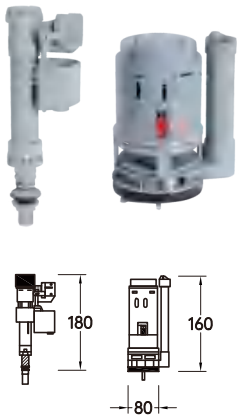

R-08

TOP FILTER FILL VALVE
Size : 180mm

FLUSH VALVE
Size : 160x80mm