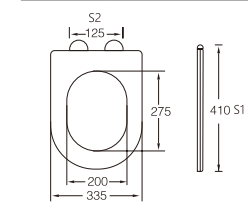

Material	UF	
Size	410x335mm	
Hinge Type	Top installation/Quick release	
Adjustable Distance		
Foot Model	S1	S2
QQ 5cm	380-440	65-185
QQ 5.5cm	375-445	55-195
QQ 6.5cm	365-455	35-215