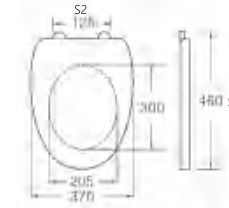

C-005

Material	UF	
Size	440x345mm	
Hinge Type	Top installation/Quick release	
Adjustable Distance		
Foot Model	S1	S2
QQ 5cm	410-470	100-220
QQ 5.5cm	405-475	90-230
QQ 6.5cm	395-485	70-250

C-012

Material	UF	
Size	460x370mm	
Hinge Type	Top installation/Quick release	
Adjustable Distance		
Foot Model	S1	S2
QQ 5cm	430-490	65-185
QQ 5.5cm	425-495	55-195
QQ 6.5cm	415-505	35-215