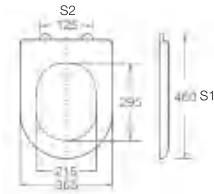

A-118

Material	PP	
Size	445x345mm	
Hinge Type	Top Installation/Quick release	
Adjustable Distance		
Foot Model	S1	S2
QQ 5cm	415-475	80-200
QQ 5.5cm	410-480	70-210
QQ 6.5cm	400-490	50-230

A-222

Material	PP	
Size	460x350mm	
Foot Model		
<input checked="" type="checkbox"/> Long foot	<input checked="" type="checkbox"/> Short foot	
<input checked="" type="checkbox"/> Lengthened foot		
<input checked="" type="checkbox"/> Widen the long legs		
<input checked="" type="checkbox"/> Widen the extended feet		
<input checked="" type="checkbox"/> Widen the expansion feet		
<input checked="" type="checkbox"/> No Straight expansion		
<input checked="" type="checkbox"/> Slow down	<input checked="" type="checkbox"/> Buffer mute	

A-507

Material	PP	
Size	470x360mm	
Hinge Type	Top installation/Quick release	
Adjustable Distance		
Foot Model	S1	S2
QQ 5.5cm	435-505	55-195
QQ 6.5cm	425-515	35-215

A-508

Material	PP	
Size	435x350mm	
Hinge Type	Top installation/Quick release	
Adjustable Distance		
Foot Model	S1	S2
QQ 5.5cm	400-470	55-195
QQ 6.5cm	390-480	35-215

A-509

Material	PP	
Size	460x365mm	
Hinge Type	Top installation/Quick release	
Adjustable Distance		
Foot Model	S1	S2
QQ 5.5cm	425-495	55-195
QQ 6.5cm	415-505	35-215

A-510

Material	PP	
Size	460x360mm	
Hinge Type	Top installation/Quick release	
Adjustable Distance		
Foot Model	S1	S2
QQ 5.5cm	425-495	55-195
QQ 6.5cm	415-505	35-215