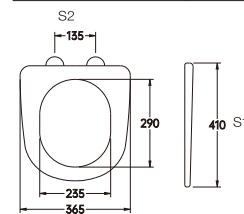

A-501

Material	PP	
Size	450x380mm	
Hinge Type	Top installation/Quick release	
Adjustable Distance		
Foot Model	S1	S2
QQ 5.5cm	415-485	55-195
QQ 6.5cm	405-495	35-215

A-502

Material	PP	
Size	430x345mm	
Hinge Type	Top installation/Quick release	
Adjustable Distance		
Foot Model	S1	S2
QQ 5.5cm	395-465	55-195
QQ 6.5cm	385-475	35-215

A-114

Material	PP	
Size	455x360mm	
Hinge Type	Top Installation/Quick release	
Adjustable Distance		
Foot Model	S1	S2
QQ 5cm	425-485	70-190
QQ 5.5cm	420-490	60-200
QQ 6.5cm	410-500	40-220

A-115

Material	PP	
Size	420x355mm	
Hinge Type	Top installation/Quick release	
Adjustable Distance		
Foot Model	S1	S2
QQ 5cm	390-450	80-200
QQ 5.5cm	385-455	70-210
QQ 6.5cm	375-465	50-230

A-503

Material	PP	
Size	450x350mm	
Hinge Type	Top installation/Quick release	
Adjustable Distance		
Foot Model	S1	S2
QQ 5.5cm	415-485	55-195
QQ 6.5cm	405-495	35-215

A-504

Material	PP	
Size	455x355mm	
Hinge Type	Top installation/Quick release	
Adjustable Distance		
Foot Model	S1	S2
QQ 5.5cm	420-490	55-195
QQ 6.5cm	410-500	35-215

A-116

Material	PP	
Size	410x365mm	
Hinge Type	Top Installation/Quick release	
Adjustable Distance		
Foot Model	S1	S2
QQ 5cm	380-440	75-195
QQ 5.5cm	375-445	65-205
QQ 6.5cm	365-455	45-225

A-117

Material	PP	
Size	470x360mm	
Hinge Type	Top installation/Quick release	
Adjustable Distance		
Foot Model	S1	S2
QQ 5cm	440-500	65-185
QQ 5.5cm	435-505	55-195
QQ 6.5cm	425-515	35-215