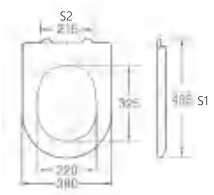

A-513

Material	PP	
Size	445x360mm	
Hinge Type	Top installation/Quick release	
Adjustable Distance		
Foot Model	S1	S2
QQ 5.5cm	410-480	55-195
QQ 6.5cm	400-490	35-215

A-514

Material	PP	
Size	420x340mm	
Hinge Type	Top installation/Quick release	
Adjustable Distance		
Foot Model	S1	S2
QQ 5.5cm	385-455	55-195
QQ 6.5cm	375-465	35-215

A-521

Material	PP	
Size	450x355mm	
Hinge Type	Top installation/Quick release	
Adjustable Distance		
Foot Model	S1	S2
QQ 5.5cm	415-485	55-195
QQ 6.5cm	405-495	35-215

A-522

Material	PP	
Size	450x355mm	
Hinge Type	Top installation/Quick release	
Adjustable Distance		
Foot Model	S1	S2
QQ 5.5cm	415-485	55-195
QQ 6.5cm	405-495	35-215

A-515

Material	PP	
Size	485x380mm	
Hinge Type	Top installation/Quick release	
Adjustable Distance		
Foot Model	S1	S2
QQ 5.5cm	450-515	55-195
QQ 6.5cm	440-525	35-215

A-516

Material	PP	
Size	465x360mm	
Hinge Type	Top installation/Quick release	
Adjustable Distance		
Foot Model	S1	S2
QQ 5.5cm	430-500	55-195
QQ 6.5cm	420-510	35-215