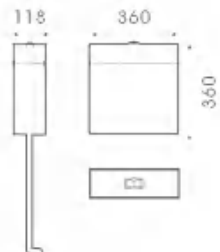

B-009

Name	Water tank
Size	375x420x125mm
Displacement	3/6L adjustable
Installation	Wall-mounted installation
Flush	Washdown
Accessories	Drainage tail throat / hook / Screw / Sealing washer

B-010

Name	Water tank
Size	360x360x118mm
Displacement	3/6L adjustable
Installation	Wall-mounted installation
Flush	Washdown
Accessories	Drainage tail throat / hook / Screw / Sealing washer