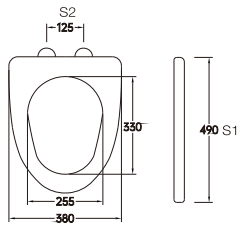

A-523

Material	PP	
Size	465x360mm	
Hinge Type	Top installation/Quick release	
Adjustable Distance		
Foot Model	S1	S2
QQ 5.5cm	430-500	55-195
QQ 6.5cm	420-510	35-215

A-524

Material	PP	
Size	475x380mm	
Hinge Type	Top installation/Quick release	
Adjustable Distance		
Foot Model	S1	S2
QQ 5.5cm	440-510	55-195
QQ 6.5cm	430-520	35-215

A-525

Material	PP	
Size	455x360mm	
Hinge Type	Top installation/Quick release	
Adjustable Distance		
Foot Model	S1	S2
QQ 5.5cm	420-490	55-195
QQ 6.5cm	410-500	35-215

A-526

Material	PP	
Size	440x365mm	
Hinge Type	Top installation/Quick release	
Adjustable Distance		
Foot Model	S1	S2
QQ 5.5cm	405-475	55-195
QQ 6.5cm	395-485	35-215

A-666

Material	PP	
Size	440x370mm	
Foot Model		
<input type="checkbox"/> Long foot	<input type="checkbox"/> Short foot	
<input type="checkbox"/> Lengthened foot		
<input type="checkbox"/> Widen the long legs		
<input type="checkbox"/> Widen the extended feet		
<input type="checkbox"/> Widen the expansion feet		
<input type="checkbox"/> No Straight expansion		
<input type="checkbox"/> Slow down	<input type="checkbox"/> Buffer mute	

A-527

Material	PP	
Size	490x380mm	
Hinge Type	Top installation/Quick release	
Adjustable Distance		
Foot Model	S1	S2
QQ 5cm	460-520	65-185
QQ 5.5cm	455-525	55-190
QQ 6.5cm	445-535	35-210

A-528

Material	PP	
Size	485x380mm	
Hinge Type	Top installation/Quick release	
Adjustable Distance		
Foot Model	S1	S2
QQ 5cm	455-515	70-190
QQ 5.5cm	450-520	60-195
QQ 6.5cm	440-530	40-205