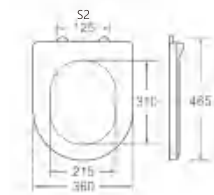

A-513

Material	PP	
Size	445x360mm	
Hinge Type	Top installation/Quick release	
Adjustable Distance		
Foot Model	S1	S2
QQ 5.5cm	410-480	55-195
QQ 6.5cm	400-490	35-215

A-514

Material	PP	
Size	420x340mm	
Hinge Type	Top installation/Quick release	
Adjustable Distance		
Foot Model	S1	S2
QQ 5.5cm	385-455	55-195
QQ 6.5cm	375-465	35-215

A-521

Material	PP	
Size	450x355mm	
Hinge Type	Top installation/Quick release	
Adjustable Distance		
Foot Model	S1	S2
QQ 5.5cm	415-485	55-195
QQ 6.5cm	405-495	35-215

A-522

Material	PP	
Size	450x355mm	
Hinge Type	Top installation/Quick release	
Adjustable Distance		
Foot Model	S1	S2
QQ 5.5cm	415-485	55-195
QQ 6.5cm	405-495	35-215

A-515

Material	PP	
Size	485x380mm	
Hinge Type	Top installation/Quick release	
Adjustable Distance		
Foot Model	S1	S2
QQ 5.5cm	450-515	55-195
QQ 6.5cm	440-525	35-215

A-516

Material	PP	
Size	465x360mm	
Hinge Type	Top installation/Quick release	
Adjustable Distance		
Foot Model	S1	S2
QQ 5.5cm	430-500	55-195
QQ 6.5cm	420-510	35-215

A-523

Material	PP	
Size	465x360mm	
Hinge Type	Top installation/Quick release	
Adjustable Distance		
Foot Model	S1	S2
QQ 5.5cm	430-500	55-195
QQ 6.5cm	420-510	35-215

A-524

Material	PP	
Size	475x380mm	
Hinge Type	Top installation/Quick release	
Adjustable Distance		
Foot Model	S1	S2
QQ 5.5cm	440-510	55-195
QQ 6.5cm	430-520	35-215