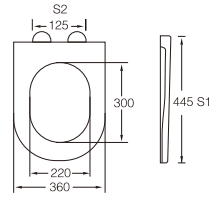

CS001

Material	UF	
Size	455x360mm	
Hinge Type	Top installation/Quick release	
Adjustable Distance		
Foot Model	S1	S2
QQ 5cm	425-485	110-230
QQ 5.5cm	420-490	100-240
QQ 6.5cm	410-500	80-260

CS002

Material	UF	
Size	445x360mm	
Hinge Type	Top installation/Quick release	
Adjustable Distance		
Foot Model	S1	S2
QQ 5cm	415-475	65-185
QQ 5.5cm	410-480	55-195
QQ 6.5cm	400-490	35-215