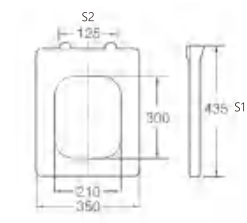

Material	UF	
Size	435x350mm	
Hinge Type	Top installation/Quick release	
Adjustable Distance		
Foot Model	S1	S2
QQ 5.5cm	400-470	55-195
QQ 6.5cm	390-480	35-215