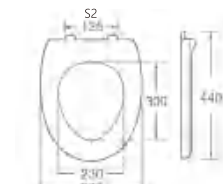

A-503

Material	PP	
Size	450x350mm	
Hinge Type	Top installation/Quick release	
Adjustable Distance		
Foot Model	S1	S2
QQ 5.5cm	415-485	55-195
QQ 6.5cm	405-495	35-215

A-504

Material	PP	
Size	455x355mm	
Hinge Type	Top installation/Quick release	
Adjustable Distance		
Foot Model	S1	S2
QQ 5.5cm	420-490	55-195
QQ 6.5cm	410-500	35-215

A-116

Material	PP	
Size	410x365mm	
Hinge Type	Top Installation/Quick release	
Adjustable Distance		
Foot Model	S1	S2
QQ 5cm	380-440	75-195
QQ 5.5cm	375-445	65-205
QQ 6.5cm	365-455	45-225

A-117

Material	PP	
Size	470x360mm	
Hinge Type	Top installation/Quick release	
Adjustable Distance		
Foot Model	S1	S2
QQ 5cm	440-500	65-185
QQ 5.5cm	435-505	55-195
QQ 6.5cm	425-515	35-215

A-505

Material	PP	
Size	440x335mm	
Hinge Type	Top installation/Quick release	
Adjustable Distance		
Foot Model	S1	S2
QQ 5.5cm	405-475	55-195
QQ 6.5cm	395-485	35-215

A-506

Material	PP	
Size	420x335mm	
Hinge Type	Top installation/Quick release	
Adjustable Distance		
Foot Model	S1	S2
QQ 5.5cm	385-455	55-195
QQ 6.5cm	375-465	35-215