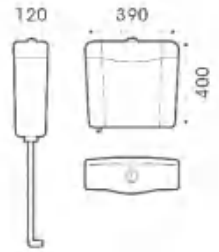

Name	Water tank
Size	390x400x120mm
Displacement	3/6L adjustable
Installation	Wall-mounted installation
Flush	Washdown
Accessories	Drainage tail throat / hook / Screw / Sealing washer

B-006

Name	Water tank
Size	390x430x125mm
Displacement	3/6L adjustable
Installation	Wall-mounted installation
Flush	Washdown
Accessories	Drainage tail throat / hook / Screw / Sealing washer