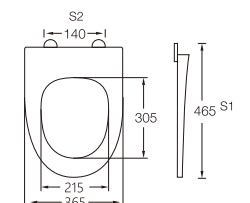

Name	Intelligent thermostatic toilet seat cover	
Size	455x360mm	
Function	Seat Heating / Light	
Adjustable Distance		
Foot Model	S1	S2
QQ 5cm	435-495	80-200
QQ 5.5cm	430-500	70-210
QQ 6.5cm	420-510	40-230