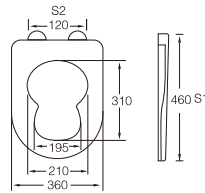

AS-002

Material	PP	
Size	450x370mm	
Hinge Type	Top installation/Quick release	
Adjustable Distance		
Foot Model	S1	S2
QQ 5cm	420-480	60-180
QQ 5.5cm	415-485	50-190
QQ 6.5cm	405-495	30-210

AS-003

Material	PP	
Size	470x355mm	
Hinge Type	Top installation/Quick release	
Adjustable Distance		
Foot Model	S1	S2
QQ 5cm	440-500	60-180
QQ 5.5cm	435-505	50-190
QQ 6.5cm	425-515	30-210

AS-004

Material	PP	
Size	460x360mm	
Hinge Type	Top installation/Quick release	
Adjustable Distance		
Foot Model	S1	S2
QQ 5cm	430-490	70-190
QQ 5.5cm	425-495	60-200
QQ 6.5cm	415-505	40-220

AS-005

Material	PP	
Size	470x370mm	
Hinge Type	Top installation/Quick release	
Adjustable Distance		
Foot Model	S1	S2
QQ 5cm	440-500	80-200
QQ 5.5cm	435-505	70-210
QQ 6.5cm	425-515	50-230

901

Material	UP	
Size	430x360mm	
Hinge Type	Top installation/Quick release	
Adjustable Distance		
Foot Model	S1	S2
QQ 5cm	400-460	110-230
QQ 5.5cm	395-465	100-240
QQ 6.5cm	385-475	80-260

902

Material	UP	
Size	430x355mm	
Hinge Type	Top installation/Quick release	
Adjustable Distance		
Foot Model	S1	S2
QQ 5.5cm	395-465	55-195
QQ 6.5cm	385-475	35-215

AS-006

Material	PP	
Size	460x360mm	
Hinge Type	Top installation/Quick release	
Adjustable Distance		
Foot Model	S1	S2
QQ 5cm	430-490	60-180
QQ 5.5cm	425-495	50-190
QQ 6.5cm	415-505	30-210

AS-007

Material	PP	
Size	470x400mm	
Hinge Type	Top installation/Quick release	
Adjustable Distance		
Foot Model	S1	S2
QQ 5cm	440-500	80-200
QQ 5.5cm	435-505	70-210
QQ 6.5cm	425-515	50-230