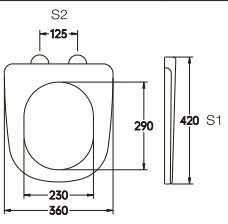

Material	UF	
Size	420x360mm	
Hinge Type	Top installation/Quick release	
Adjustable Distance		
Foot Model	S1	S2
QQ 5cm	390-450	65-185
QQ 5.5cm	385-455	55-195
QQ 6.5cm	375-465	35-215