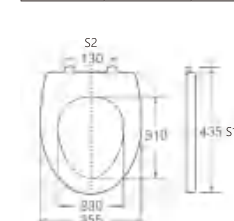

A-085

Material	PP	
Size	470x350mm	
Hinge Type	Top installation/Quick release	
Adjustable Distance		
Foot Model	S1	S2
QQ 5cm	440-500	80-200
QQ 5.5cm	435-505	70-210
QQ 6.5cm	425-515	50-230

A-092

Material	PP	
Size	440x350mm	
Hinge Type	Top installation/Quick release	
Adjustable Distance		
Foot Model	S1	S2
QQ 5cm	410-470	80-200
QQ 5.5cm	405-475	70-210
QQ 6.5cm	395-485	50-230

A-093

Material	PP	
Size	450x360mm	
Hinge Type	Top installation/Quick release	
Adjustable Distance		
Foot Model	S1	S2
QQ 5cm	420-480	80-200
QQ 5.5cm	415-485	70-210
QQ 6.5cm	405-495	50-230

A-086

Material	PP	
Size	450x350mm	
Hinge Type	Top installation/Quick release	
Adjustable Distance		
Foot Model	S1	S2
QQ 5cm	420-480	80-200
QQ 5.5cm	415-485	70-210
QQ 6.5cm	405-495	50-230

A-087

Material	PP	
Size	470x365mm	
Foot Model		
<input type="checkbox"/> Long foot	<input type="checkbox"/> Short foot	
<input type="checkbox"/> Extended feet		
<input type="checkbox"/> Widen the long legs		
<input type="checkbox"/> Widen the extended feet		
<input type="checkbox"/> Widen the expansion feet		
<input type="checkbox"/> No stretched inflation		
<input type="checkbox"/> Slow down	<input type="checkbox"/> Buffer mute	

A-094

Material	PP	
Size	435x355mm	
Hinge Type	Top installation/Quick release	
Adjustable Distance		
Foot Model	S1	S2
QQ 5cm	405-465	70-190
QQ 5.5cm	400-470	60-200
QQ 6.5cm	390-480	40-220

A-095

Material	PP	
Size	440x355mm	
Hinge Type	Top installation/Quick release	
Adjustable Distance		
Foot Model	S1	S2
QQ 5cm	410-470	80-200
QQ 5.5cm	405-475	70-210
QQ 6.5cm	395-485	50-230