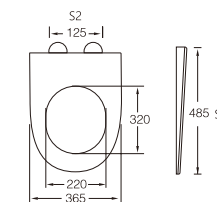

Material	UF	
Size	485x365mm	
Hinge Type	Top installation/Quick release	
Adjustable Distance		
Foot Model	S1	S2
QQ 5cm	430-490	65-185
QQ 5.5cm	425-495	55-195
QQ 6.5cm	415-510	35-215