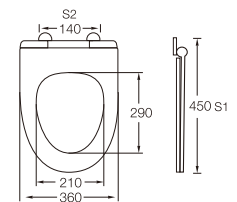

G-08

Name	Intelligent thermostatic toilet seat cover
Size	530x470x170mm
Function	Seat Temperature / Air Temperature Water Temperature / Water Pressure Warm Air / Light / Child / Auto Women / Hip

G-011

Name	Intelligent thermostatic toilet seat cover	
Size	450x360mm	
Function	Seat Heating / Light	
Adjustable Distance		
Foot Model	S1	S2
QQ 5cm	420-480	80-200
QQ 5.5cm	415-485	70-210
QQ 6.5cm	405-495	40-230