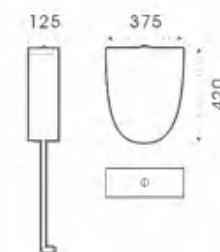

Name	Water tank
Size	375x420x125mm
Displacement	3/6L adjustable
Installation	Wall-mounted installation
Flush	Washdown
Accessories	Drainage tail throat / hook / Screw / Sealing washer