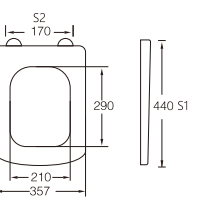

Material	UF	
Size	440x357mm	
Hinge Type	Top installation/Quick release	
Adjustable Distance		
Foot Model	S1	S2
QQ 5cm	410-470	110-230
QQ 5.5cm	405-475	100-240
QQ 6.5cm	395-485	80-260