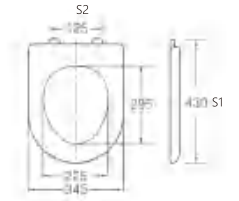

A-110

Material	PP	
Size	420x355mm	
Hinge Type	Top Installation/Quick release	
Adjustable Distance		
Foot Model	S1	S2
QQ 5cm	390-450	80-200
QQ 5.5cm	385-455	70-210
QQ 6.5cm	375-465	50-230

A-111

Material	PP	
Size	465x370mm	
Foot Model		
<input type="checkbox"/> Long foot	<input type="checkbox"/> Short foot	
<input type="checkbox"/> Lengthened foot		
<input type="checkbox"/> Widen the long legs		
<input type="checkbox"/> Widen the extended feet		
<input type="checkbox"/> Widen the expansion feet		
<input type="checkbox"/> No Straight expansion		
<input type="checkbox"/> Slow down	<input type="checkbox"/> Buffer mute	

A-501

Material	PP	
Size	450x380mm	
Hinge Type	Top installation/Quick release	
Adjustable Distance		
Foot Model	S1	S2
QQ 5.5cm	415-485	55-195
QQ 6.5cm	405-495	35-215

A-502

Material	PP	
Size	430x345mm	
Hinge Type	Top installation/Quick release	
Adjustable Distance		
Foot Model	S1	S2
QQ 5.5cm	395-465	55-195
QQ 6.5cm	385-475	35-215

A-114

Material	PP	
Size	455x360mm	
Hinge Type	Top Installation/Quick release	
Adjustable Distance		
Foot Model	S1	S2
QQ 5cm	425-485	70-190
QQ 5.5cm	420-490	60-200
QQ 6.5cm	410-500	40-220

A-115

Material	PP	
Size	420x355mm	
Hinge Type	Top installation/Quick release	
Adjustable Distance		
Foot Model	S1	S2
QQ 5cm	390-450	80-200
QQ 5.5cm	385-455	70-210
QQ 6.5cm	375-465	50-230