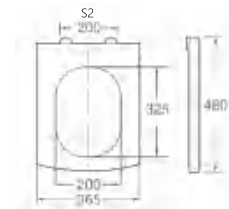

Material	UF	
Size	425x335mm	
Hinge Type	Top installation/Quick release	
Adjustable Distance		
Foot Model	S1	S2
QQ 5cm	395-455	70-190
QQ 5.5cm	390-460	60-200
QQ 6.5cm	380-470	40-220

C-010

Material	UF	
Size	480x365mm	
Hinge Type	Top installation/Quick release	
Adjustable Distance		
Foot Model	S1	S2
QQ 5cm	450-510	140-260
QQ 5.5cm	445-515	130-270
QQ 6.5cm	435-525	110-290