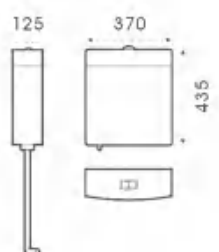

B-003

Name	Water tank
Size	375x430x120mm
Displacement	3/6L adjustable
Installation	Wall-mounted installation
Flush	Washdown
Accessories	Drainage tail throat / hook / Screw / Sealing washer

B-004

Name	Water tank
Size	370x435x125mm
Displacement	3/6L adjustable
Installation	Wall-mounted installation
Flush	Washdown
Accessories	Drainage tail throat / hook / Screw / Sealing washer