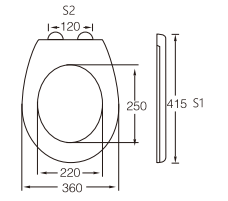

Material	UF	
Size	415x360mm	
Hinge Type	Top installation/Quick release	
Adjustable Distance		
Foot Model	S1	S2
QQ 5cm	385-445	60-180
QQ 5.5cm	380-450	50-190
QQ 6.5cm	370-460	30-210