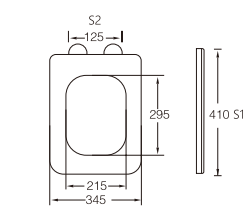

C-553

Material	UF	
Size	435x350mm	
Hinge Type	Top installation/Quick release	
Adjustable Distance		
Foot Model	S1	S2
QQ 5.5cm	400-470	55-195
QQ 6.5cm	390-480	35-215

C-560

Material	UF	
Size	455x360mm	
Hinge Type	Top installation/Quick release	
Adjustable Distance		
Foot Model	S1	S2
QQ 5cm	425-485	65-185
QQ 5.5cm	420-490	55-195
QQ 6.5cm	410-500	35-215

C-561

Material	UF	
Size	410x345mm	
Hinge Type	Top installation/Quick release	
Adjustable Distance		
Foot Model	S1	S2
QQ 5cm	380-440	65-185
QQ 5.5cm	375-445	55-195
QQ 6.5cm	365-455	35-215

C-554

Material	UF	
Size	445x360mm	
Hinge Type	Top installation/Quick release	
Adjustable Distance		
Foot Model	S1	S2
QQ 5.5cm	410-480	55-195
QQ 6.5cm	400-490	35-215