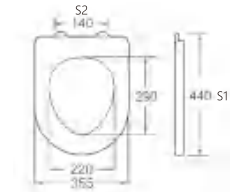

A-093

Material	PP	
Size	450x360mm	
Hinge Type	Top installation/Quick release	
Adjustable Distance		
Foot Model	S1	S2
QQ 5cm	420-480	80-200
QQ 5.5cm	415-485	70-210
QQ 6.5cm	405-495	50-230

A-086

Material	PP	
Size	450x350mm	
Hinge Type	Top installation/Quick release	
Adjustable Distance		
Foot Model	S1	S2
QQ 5cm	420-480	80-200
QQ 5.5cm	415-485	70-210
QQ 6.5cm	405-495	50-230

A-094

Material	PP	
Size	435x355mm	
Hinge Type	Top installation/Quick release	
Adjustable Distance		
Foot Model	S1	S2
QQ 5cm	405-465	70-190
QQ 5.5cm	400-470	60-200
QQ 6.5cm	390-480	40-220

A-095

Material	PP	
Size	440x355mm	
Hinge Type	Top installation/Quick release	
Adjustable Distance		
Foot Model	S1	S2
QQ 5cm	410-470	80-200
QQ 5.5cm	405-475	70-210
QQ 6.5cm	395-485	50-230

A-096

Material	PP	
Size	440x355mm	
Hinge Type	Top Installation/Quick release	
Adjustable Distance		
Foot Model	S1	S2
QQ 5cm	410-470	80-200
QQ 5.5cm	405-475	70-210
QQ 6.5cm	395-485	50-230

A-097

Material	PP	
Size	440x355mm	
Foot Model		
<input type="checkbox"/> Long foot	<input type="checkbox"/> Short foot	
<input type="checkbox"/> Extended feet		
<input type="checkbox"/> Widen the long legs		
<input type="checkbox"/> Widen the extended feet		
<input type="checkbox"/> Widen the expansion feet		
<input type="checkbox"/> No stretched inflation		
<input type="checkbox"/> Slow down	<input type="checkbox"/> Buffer mute	