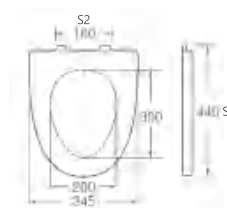

Material	UF	
Size	440x345mm	
Hinge Type	Top installation/Quick release	
Adjustable Distance		
Foot Model	S1	S2
QQ 5cm	410-470	100-220
QQ 5.5cm	405-475	90-230
QQ 6.5cm	395-485	70-250