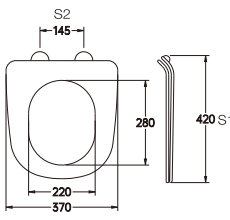

A-527

Material	PP	
Size	490x380mm	
Hinge Type	Top installation/Quick release	
Adjustable Distance		
Foot Model	S1	S2
QQ 5cm	460-520	65-185
QQ 5.5cm	455-525	55-190
QQ 6.5cm	445-535	35-210

A-528

Material	PP	
Size	485x380mm	
Hinge Type	Top installation/Quick release	
Adjustable Distance		
Foot Model	S1	S2
QQ 5cm	455-515	70-190
QQ 5.5cm	450-520	60-195
QQ 6.5cm	440-530	40-205

A-667

Material	PP	
Size	460x360mm	
Hinge Type	Top installation/Quick release	
Adjustable Distance		
Foot Model	S1	S2
QQ 5cm	430-490	65-185
QQ 5.5cm	425-495	55-195
QQ 6.5cm	415-505	35-215

A-668

Material	PP	
Size	460x370mm	
Hinge Type	Top installation/Quick release	
Adjustable Distance		
Foot Model	S1	S2
QQ 5cm	430-490	65-185
QQ 5.5cm	425-495	55-195
QQ 6.5cm	415-505	35-215

A-529

Material	PP	
Size	465x365mm	
Hinge Type	Top installation/Quick release	
Adjustable Distance		
Foot Model	S1	S2
QQ 5.5cm	430-500	55-195
QQ 6.5cm	420-510	35-215

A-530

Material	PP	
Size	420x370mm	
Hinge Type	Top installation/Quick release	
Adjustable Distance		
Foot Model	S1	S2
QQ 5cm	390-450	85-205
QQ 5.5cm	385-455	75-215
QQ 6.5cm	375-465	55-235

A-669

Material	PP	
Size	440x370mm	
Hinge Type	Top installation/Quick release	
Adjustable Distance		
Foot Model	S1	S2
QQ 5cm	410-470	65-185
QQ 5.5cm	405-475	55-195
QQ 6.5cm	395-485	35-215

AS-001

Material	PP	
Size	450x355mm	
Hinge Type	Top installation/Quick release	
Adjustable Distance		
Foot Model	S1	S2
QQ 5cm	420-480	60-180
QQ 5.5cm	415-485	50-190
QQ 6.5cm	405-495	30-210