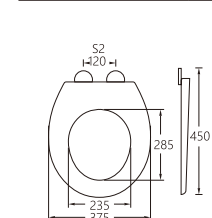

Material	PP	
Size	450x375mm	
Hinge Type	Top installation/Quick release	
Adjustable Distance		
Foot Model	S1	S2
QQ 5cm	420-480	60-180
QQ 5.5cm	415-485	50-190
QQ 6.5cm	405-495	30-210