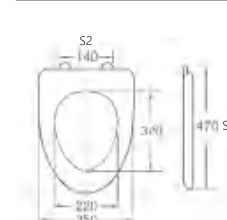

Material	PP	
Size	470x350mm	
Hinge Type	Top installation/Quick release	
Adjustable Distance		
Foot Model	S1	S2
QQ 5cm	440-500	80-200
QQ 5.5cm	435-505	70-210
QQ 6.5cm	425-515	50-230