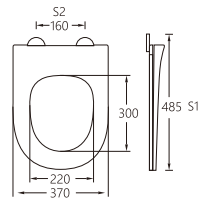

Material	UF	
Size	485x370mm	
Hinge Type	Top installation/Quick release	
Adjustable Distance		
Foot Model	S1	S2
QQ 5cm	455-515	100-220
QQ 5.5cm	450-520	90-230
QQ 6.5cm	440-530	70-250