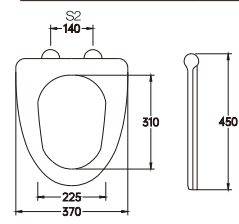

A-098

Material	PP	
Size	465x365mm	
Hinge Type	Top Installation/Quick release	
Adjustable Distance		
Foot Model	S1	S2
QQ 5cm	435-495	80-200
QQ 5.5cm	430-500	70-210
QQ 6.5cm	420-510	50-230

A-099

Material	PP	
Size	433x330mm	
Foot Model		
<input type="checkbox"/> Long foot	<input type="checkbox"/> Short foot	
<input type="checkbox"/> Extended feet		
<input type="checkbox"/> Widen the long legs		
<input type="checkbox"/> Widen the extended feet		
<input type="checkbox"/> Widen the expansion feet		
<input type="checkbox"/> No stretched inflation		
<input type="checkbox"/> Slow down	<input type="checkbox"/> Buffer mute	

A-106

Material	PP	
Size	420x330mm	
Hinge Type	Top Installation/Quick release	
Adjustable Distance		
Foot Model	S1	S2
QQ 5cm	390-450	60-180
QQ 5.5cm	385-455	50-190
QQ 6.5cm	375-465	30-210

A-107

Material	PP	
Size	450x360mm	
Hinge Type	Top Installation/Quick release	
Adjustable Distance		
Foot Model	S1	S2
QQ 5cm	420-480	80-200
QQ 5.5cm	415-485	70-210
QQ 6.5cm	405-495	60-230

A-100

Material	PP	
Size	480x370mm	
Hinge Type	Top Installation/Quick release	
Adjustable Distance		
Foot Model	S1	S2
QQ 5cm	450-510	80-200
QQ 5.5cm	445-515	70-210
QQ 6.5cm	435-525	50-230

A-101

Material	PP	
Size	450x370mm	
Hinge Type	Top Installation/Quick release	
Adjustable Distance		
Foot Model	S1	S2
QQ 5cm	420-480	100-220
QQ 5.5cm	425-485	90-230
QQ 6.5cm	435-495	70-250

A-108

Material	PP	
Size	450x370mm	
Hinge Type	Top Installation/Quick release	
Adjustable Distance		
Foot Model	S1	S2
QQ 5cm	420-480	80-200
QQ 5.5cm	415-485	70-210
QQ 6.5cm	405-495	50-230

A-109

Material	PP	
Size	455x360mm	
Hinge Type	Top Installation/Quick release	
Adjustable Distance		
Foot Model	S1	S2
QQ 5cm	425-485	100-220
QQ 5.5cm	420-490	90-230
QQ 6.5cm	410-500	70-250