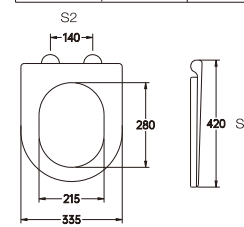

A-110

Material	PP	
Size	420x355mm	
Hinge Type	Top Installation/Quick release	
Adjustable Distance		
Foot Model	S1	S2
QQ 5cm	390-450	80-200
QQ 5.5cm	385-455	70-210
QQ 6.5cm	375-465	50-230

A-111

Material	PP	
Size	465x370mm	
Foot Model		
<input type="checkbox"/> Long foot	<input type="checkbox"/> Short foot	
<input type="checkbox"/> Lengthened foot		
<input type="checkbox"/> Widen the long legs		
<input type="checkbox"/> Widen the extended feet		
<input type="checkbox"/> Widen the expansion feet		
<input type="checkbox"/> No Straight expansion		
<input type="checkbox"/> Slow down	<input type="checkbox"/> Buffer mute	

A-501

Material	PP	
Size	450x380mm	
Hinge Type	Top installation/Quick release	
Adjustable Distance		
Foot Model	S1	S2
QQ 5.5cm	415-485	55-195
QQ 6.5cm	405-495	35-215

A-502

Material	PP	
Size	430x345mm	
Hinge Type	Top installation/Quick release	
Adjustable Distance		
Foot Model	S1	S2
QQ 5.5cm	395-465	55-195
QQ 6.5cm	385-475	35-215

A-114

Material	PP	
Size	455x360mm	
Hinge Type	Top Installation/Quick release	
Adjustable Distance		
Foot Model	S1	S2
QQ 5cm	425-485	70-190
QQ 5.5cm	420-490	60-200
QQ 6.5cm	410-500	40-220

A-115

Material	PP	
Size	420x355mm	
Hinge Type	Top installation/Quick release	
Adjustable Distance		
Foot Model	S1	S2
QQ 5cm	390-450	80-200
QQ 5.5cm	385-455	70-210
QQ 6.5cm	375-465	50-230

A-503

Material	PP	
Size	450x350mm	
Hinge Type	Top installation/Quick release	
Adjustable Distance		
Foot Model	S1	S2
QQ 5.5cm	415-485	55-195
QQ 6.5cm	405-495	35-215

A-504

Material	PP	
Size	455x355mm	
Hinge Type	Top installation/Quick release	
Adjustable Distance		
Foot Model	S1	S2
QQ 5.5cm	420-490	55-195
QQ 6.5cm	410-500	35-215