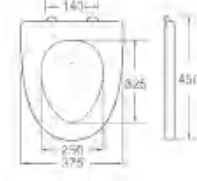

A-076

Material	PP	
Size	450x345mm	
Hinge Type	Top installation/Quick release	
Adjustable Distance		
Foot Model	S1	S2
QQ 5cm	420-480	80-200
QQ 5.5cm	415-485	70-210
QQ 6.5cm	405-495	50-230

A-077

Material	PP	
Size	450x375mm	
Hinge Type	Top installation/Quick release	
Adjustable Distance		
Foot Model	S1	S2
QQ 5cm	420-480	65-185
QQ 5.5cm	415-485	55-195
QQ 6.5cm	405-495	35-215

A-070 (Children)

Material	PP
Size	330x260mm
Foot Model	
<input type="checkbox"/> Long foot	<input type="checkbox"/> Short foot
<input type="checkbox"/> Extended feet	
<input type="checkbox"/> Widen the long legs	
<input type="checkbox"/> Widen the extended feet	
<input type="checkbox"/> Widen the expansion feet	
<input type="checkbox"/> No stretched inflation	
<input type="checkbox"/> Slow down	<input type="checkbox"/> Buffer mute

A-071

Material	PP	
Size	450x375mm	
Hinge Type	Top installation/Quick release	
Adjustable Distance		
Foot Model	S1	S2
QQ 5cm	420-480	80-200
QQ 5.5cm	415-485	70-210
QQ 6.5cm	405-495	50-230

A-078

Material	PP	
Size	450x375mm	
Hinge Type	Top installation/Quick release	
Adjustable Distance		
Foot Model	S1	S2
QQ 5cm	420-480	65-185
QQ 5.5cm	415-485	55-195
QQ 6.5cm	405-495	35-215