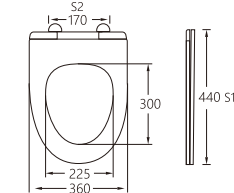

AS-004

Material	PP	
Size	460x360mm	
Hinge Type	Top installation/Quick release	
Adjustable Distance		
Foot Model	S1	S2
QQ 5cm	430-490	70-190
QQ 5.5cm	425-495	60-200
QQ 6.5cm	415-505	40-220

AS-005

Material	PP	
Size	470x370mm	
Hinge Type	Top installation/Quick release	
Adjustable Distance		
Foot Model	S1	S2
QQ 5cm	440-500	80-200
QQ 5.5cm	435-505	70-210
QQ 6.5cm	425-515	50-230

901

Material	UP	
Size	430x360mm	
Hinge Type	Top installation/Quick release	
Adjustable Distance		
Foot Model	S1	S2
QQ 5cm	400-460	110-230
QQ 5.5cm	395-465	100-240
QQ 6.5cm	385-475	80-260

902

Material	UP	
Size	430x355mm	
Hinge Type	Top installation/Quick release	
Adjustable Distance		
Foot Model	S1	S2
QQ 5.5cm	395-465	55-195
QQ 6.5cm	385-475	35-215

AS-006

Material	PP	
Size	460x360mm	
Hinge Type	Top installation/Quick release	
Adjustable Distance		
Foot Model	S1	S2
QQ 5cm	430-490	60-180
QQ 5.5cm	425-495	50-190
QQ 6.5cm	415-505	30-210

AS-007

Material	PP	
Size	470x400mm	
Hinge Type	Top installation/Quick release	
Adjustable Distance		
Foot Model	S1	S2
QQ 5cm	440-500	80-200
QQ 5.5cm	435-505	70-210
QQ 6.5cm	425-515	50-230

903

Material	UP	
Size	440x360mm	
Hinge Type	Top installation/Quick release	
Adjustable Distance		
Foot Model	S1	S2
QQ 5.5cm	405-475	100-240
QQ 6.5cm	395-485	80-260

904

Material	UP	
Size	485x375mm	
Hinge Type	Top installation/Quick release	
Adjustable Distance		
Foot Model	S1	S2
QQ 5cm	455-515	70-190
QQ 5.5cm	450-520	60-200
QQ 6.5cm	440-530	40-220