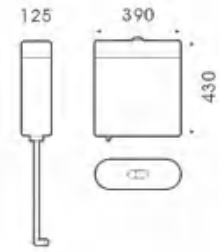

Name	Water tank
Size	390x400x120mm
Displacement	3/6L adjustable
Installation	Wall-mounted installation
Flush	Washdown
Accessories	Drainage tail throat / hook / Screw / Sealing washer

B-006

Name	Water tank
Size	390x430x125mm
Displacement	3/6L adjustable
Installation	Wall-mounted installation
Flush	Washdown
Accessories	Drainage tail throat / hook / Screw / Sealing washer