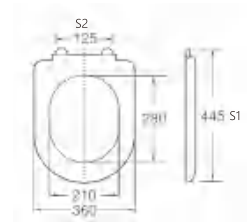

C-561

Material	UF	
Size	410x345mm	
Hinge Type	Top installation/Quick release	
Adjustable Distance		
Foot Model	S1	S2
QQ 5cm	380-440	65-185
QQ 5.5cm	375-445	55-195
QQ 6.5cm	365-455	35-215

C-554

Material	UF	
Size	445x360mm	
Hinge Type	Top installation/Quick release	
Adjustable Distance		
Foot Model	S1	S2
QQ 5.5cm	410-480	55-195
QQ 6.5cm	400-490	35-215