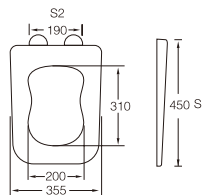

CS007

Material	UF	
Size	465x395mm	
Hinge Type	Top installation/Quick release	
Adjustable Distance		
Foot Model	S1	S2
QQ 5cm	435-495	65-185
QQ 5.5cm	430-500	55-195
QQ 6.5cm	420-510	35-215

CS008

Material	UF	
Size	450x355mm	
Hinge Type	Top installation/Quick release	
Adjustable Distance		
Foot Model	S1	S2
QQ 5cm	420-480	130-250
QQ 5.5cm	415-485	120-260
QQ 6.5cm	405-495	100-280