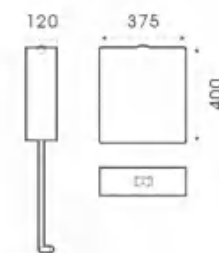

Name	Water tank
Size	375x400x120mm
Displacement	3/6L adjustable
Installation	Wall-mounted installation
Flush	Washdown
Accessories	Drainage tail throat / hook / Screw / Sealing washer