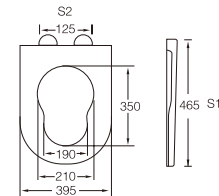

Material	UF	
Size	465x395mm	
Hinge Type	Top installation/Quick release	
Adjustable Distance		
Foot Model	S1	S2
QQ 5cm	435-495	65-185
QQ 5.5cm	430-500	55-195
QQ 6.5cm	420-510	35-215