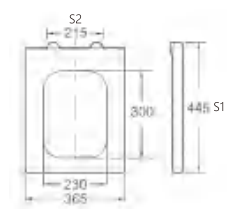

Material	UF	
Size	445x365mm	
Hinge Type	Top installation/Quick release	
Adjustable Distance		
Foot Model	S1	S2
QQ 5cm	415-475	155-275
QQ 5.5cm	410-480	145-285
QQ 6.5cm	400-490	125-305