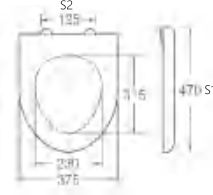

A-509

Material	PP	
Size	460x365mm	
Hinge Type	Top installation/Quick release	
Adjustable Distance		
Foot Model	S1	S2
QQ 5.5cm	425-495	55-195
QQ 6.5cm	415-505	35-215

A-510

Material	PP	
Size	460x360mm	
Hinge Type	Top installation/Quick release	
Adjustable Distance		
Foot Model	S1	S2
QQ 5.5cm	425-495	55-195
QQ 6.5cm	415-505	35-215

A-517

Material	PP	
Size	420x355mm	
Hinge Type	Top installation/Quick release	
Adjustable Distance		
Foot Model	S1	S2
QQ 5.5cm	385-455	55-195
QQ 6.5cm	375-465	35-215

A-518

Material	PP	
Size	470x360mm	
Hinge Type	Top installation/Quick release	
Adjustable Distance		
Foot Model	S1	S2
QQ 5.5cm	435-505	55-195
QQ 6.5cm	425-515	35-215

A-511

Material	PP	
Size	470x375mm	
Hinge Type	Top installation/Quick release	
Adjustable Distance		
Foot Model	S1	S2
QQ 5.5cm	435-505	55-195
QQ 6.5cm	425-515	35-215

A-512

Material	PP	
Size	470x375mm	
Hinge Type	Top installation/Quick release	
Adjustable Distance		
Foot Model	S1	S2
QQ 5.5cm	435-505	55-195
QQ 6.5cm	425-515	35-215