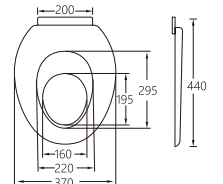

Material	PP	
Size	440x370mm	
Foot Model		
☐ Long foot	☐ Short foot	
☐ Lengthened foot		
☐ Widen the long legs		
☐ Widen the extended feet		
☐ Widen the expansion feet		
☐ No Straight expansion		
☐ Slow down	☐ Buffer mute