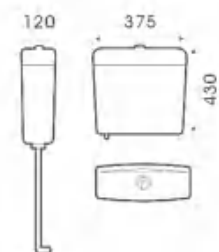

Name	Water tank
Size	375x430x120mm
Displacement	3/6L adjustable
Installation	Wall-mounted installation
Flush	Washdown
Accessories	Drainage tail throat / hook / Screw / Sealing washer