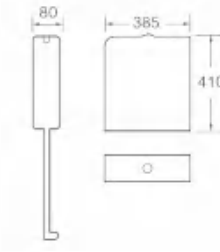

Name	Water tank
Size	385x410x80mm
Displacement	3/6L adjustable
Installation	Wall-mounted installation
Flush	Washdown
Accessories	Drainage tail throat / hook / Screw / Sealing washer