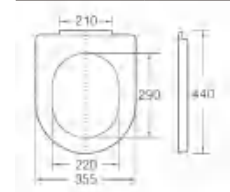

A-094

Material	PP	
Size	435x355mm	
Hinge Type	Top installation/Quick release	
Adjustable Distance		
Foot Model	S1	S2
QQ 5cm	405-465	70-190
QQ 5.5cm	400-470	60-200
QQ 6.5cm	390-480	40-220

A-095

Material	PP	
Size	440x355mm	
Hinge Type	Top installation/Quick release	
Adjustable Distance		
Foot Model	S1	S2
QQ 5cm	410-470	80-200
QQ 5.5cm	405-475	70-210
QQ 6.5cm	395-485	50-230

A-096

Material	PP	
Size	440x355mm	
Hinge Type	Top Installation/Quick release	
Adjustable Distance		
Foot Model	S1	S2
QQ 5cm	410-470	80-200
QQ 5.5cm	405-475	70-210
QQ 6.5cm	395-485	50-230

A-097

Material	PP	
Size	440x355mm	
Foot Model		
<input type="checkbox"/> Long foot	<input type="checkbox"/> Short foot	
<input type="checkbox"/> Extended feet		
<input type="checkbox"/> Widen the long legs		
<input type="checkbox"/> Widen the extended feet		
<input type="checkbox"/> Widen the expansion feet		
<input type="checkbox"/> No stretched inflation		
<input type="checkbox"/> Slow down	<input type="checkbox"/> Buffer mute	

A-104

Material	PP	
Size	430x345mm	
Hinge Type	Top Installation/Quick release	
Adjustable Distance		
Foot Model	S1	S2
QQ 5cm	400-460	70-220
QQ 5.5cm	395-465	60-200
QQ 6.5cm	385-475	40-220

A-105

Material	PP	
Size	460x355mm	
Hinge Type	Top Installation/Quick release	
Adjustable Distance		
Foot Model	S1	S2
QQ 5cm	430-490	95-215
QQ 5.5cm	435-495	85-225
QQ 6.5cm	445-505	65-245