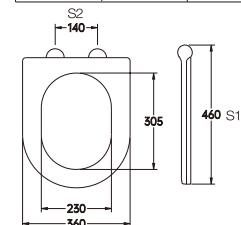

A-100

Material	PP	
Size	480x370mm	
Hinge Type	Top Installation/Quick release	
Adjustable Distance		
Foot Model	S1	S2
QQ 5cm	450-510	80-200
QQ 5.5cm	445-515	70-210
QQ 6.5cm	435-525	50-230

A-101

Material	PP	
Size	450x370mm	
Hinge Type	Top Installation/Quick release	
Adjustable Distance		
Foot Model	S1	S2
QQ 5cm	420-480	100-220
QQ 5.5cm	425-485	90-230
QQ 6.5cm	435-495	70-250

A-108

Material	PP	
Size	450x370mm	
Hinge Type	Top Installation/Quick release	
Adjustable Distance		
Foot Model	S1	S2
QQ 5cm	420-480	80-200
QQ 5.5cm	415-485	70-210
QQ 6.5cm	405-495	50-230

A-109

Material	PP	
Size	455x360mm	
Hinge Type	Top Installation/Quick release	
Adjustable Distance		
Foot Model	S1	S2
QQ 5cm	425-485	100-220
QQ 5.5cm	420-490	90-230
QQ 6.5cm	410-500	70-250

A-102

Material	PP	
Size	450x360mm	
Hinge Type	Top Installation/Quick release	
Adjustable Distance		
Foot Model	S1	S2
QQ 5cm	420-480	80-200
QQ 5.5cm	425-485	70-210
QQ 6.5cm	435-495	50-230

A-103

Material	PP	
Size	460x360mm	
Hinge Type	Top Installation/Quick release	
Adjustable Distance		
Foot Model	S1	S2
QQ 5cm	430-490	80-200
QQ 5.5cm	425-495	70-210
QQ 6.5cm	415-505	50-230

A-110

Material	PP	
Size	420x355mm	
Hinge Type	Top Installation/Quick release	
Adjustable Distance		
Foot Model	S1	S2
QQ 5cm	390-450	80-200
QQ 5.5cm	385-455	70-210
QQ 6.5cm	375-465	50-230

A-111

Material	PP	
Size	465x370mm	
Foot Model		
<input type="checkbox"/> Long foot	<input type="checkbox"/> Short foot	
<input type="checkbox"/> Lengthened foot		
<input type="checkbox"/> Widen the long legs		
<input type="checkbox"/> Widen the extended feet		
<input type="checkbox"/> Widen the expansion feet		
<input type="checkbox"/> No Straight expansion		
<input type="checkbox"/> Slow down	<input type="checkbox"/> Buffer mute	