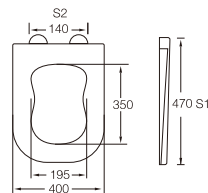

AS-002

Material	PP	
Size	450x370mm	
Hinge Type	Top installation/Quick release	
Adjustable Distance		
Foot Model	S1	S2
QQ 5cm	420-480	60-180
QQ 5.5cm	415-485	50-190
QQ 6.5cm	405-495	30-210

AS-003

Material	PP	
Size	470x355mm	
Hinge Type	Top installation/Quick release	
Adjustable Distance		
Foot Model	S1	S2
QQ 5cm	440-500	60-180
QQ 5.5cm	435-505	50-190
QQ 6.5cm	425-515	30-210

AS-004

Material	PP	
Size	460x360mm	
Hinge Type	Top installation/Quick release	
Adjustable Distance		
Foot Model	S1	S2
QQ 5cm	430-490	70-190
QQ 5.5cm	425-495	60-200
QQ 6.5cm	415-505	40-220

AS-005

Material	PP	
Size	470x370mm	
Hinge Type	Top installation/Quick release	
Adjustable Distance		
Foot Model	S1	S2
QQ 5cm	440-500	80-200
QQ 5.5cm	435-505	70-210
QQ 6.5cm	425-515	50-230

901

Material	UP	
Size	430x360mm	
Hinge Type	Top installation/Quick release	
Adjustable Distance		
Foot Model	S1	S2
QQ 5cm	400-460	110-230
QQ 5.5cm	395-465	100-240
QQ 6.5cm	385-475	80-260

902

Material	UP	
Size	430x355mm	
Hinge Type	Top installation/Quick release	
Adjustable Distance		
Foot Model	S1	S2
QQ 5.5cm	395-465	55-195
QQ 6.5cm	385-475	35-215

AS-006

Material	PP	
Size	460x360mm	
Hinge Type	Top installation/Quick release	
Adjustable Distance		
Foot Model	S1	S2
QQ 5cm	430-490	60-180
QQ 5.5cm	425-495	50-190
QQ 6.5cm	415-505	30-210

AS-007

Material	PP	
Size	470x400mm	
Hinge Type	Top installation/Quick release	
Adjustable Distance		
Foot Model	S1	S2
QQ 5cm	440-500	80-200
QQ 5.5cm	435-505	70-210
QQ 6.5cm	425-515	50-230