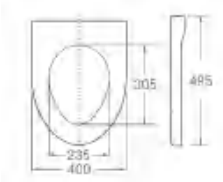

Name	Changing film toilet seat cover
Size	495x400mm
Function	Manual button / Soft close Heated seat / Changing film