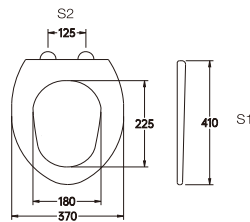

C-061

Material	UF	
Size	465x360mm	
Hinge Type	Top installation/Quick release	
Adjustable Distance		
Foot Model	S1	S2
QQ 5cm	435-495	60-180
QQ 5.5cm	430-500	50-190
QQ 6.5cm	420-510	30-210

C-062

Material	UF	
Size	410x370mm	
Hinge Type	Top installation/Quick release	
Adjustable Distance		
Foot Model	S1	S2
QQ 5cm	380-440	65-185
QQ 5.5cm	375-445	55-195
QQ 6.5cm	365-455	35-215