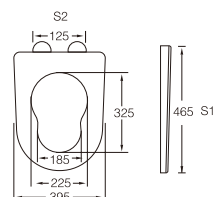

duropIAsT
Hard surface, Scratch resistant

no color chAnge
Ceramic feeling, looks integrated with ceramic

resist Ant to cigArette burn
Very easy to be cleaned

resist Ant to dAily chemicAlS
UV-resistant, not easy to lose color

Antist Atic And dust repellent
Degraded in nature, environmental friendly