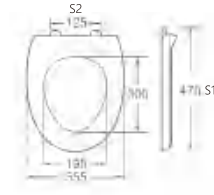

A-517

Material	PP	
Size	420x355mm	
Hinge Type	Top installation/Quick release	
Adjustable Distance		
Foot Model	S1	S2
QQ 5.5cm	385-455	55-195
QQ 6.5cm	375-465	35-215

A-518

Material	PP	
Size	470x360mm	
Hinge Type	Top installation/Quick release	
Adjustable Distance		
Foot Model	S1	S2
QQ 5.5cm	435-505	55-195
QQ 6.5cm	425-515	35-215

A-511

Material	PP	
Size	470x375mm	
Hinge Type	Top installation/Quick release	
Adjustable Distance		
Foot Model	S1	S2
QQ 5.5cm	435-505	55-195
QQ 6.5cm	425-515	35-215

A-512

Material	PP	
Size	470x375mm	
Hinge Type	Top installation/Quick release	
Adjustable Distance		
Foot Model	S1	S2
QQ 5.5cm	435-505	55-195
QQ 6.5cm	425-515	35-215

A-519

Material	PP	
Size	470x355mm	
Hinge Type	Top installation/Quick release	
Adjustable Distance		
Foot Model	S1	S2
QQ 5.5cm	435-505	55-195
QQ 6.5cm	425-515	35-215

A-520

Material	PP	
Size	460x370mm	
Hinge Type	Top installation/Quick release	
Adjustable Distance		
Foot Model	S1	S2
QQ 5.5cm	425-495	55-195
QQ 6.5cm	415-505	35-215