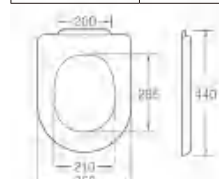

Material	PP
Size	440x360mm
Foot Model	
☒ Long foot	☒ Short foot
☒ Lengthened foot	
☒ Widen the long legs	
☒ Widen the extended feet	
☒ Widen the expansion feet	
☒ No Straight expansion	
☒ Slow down	☒ Buffer mute