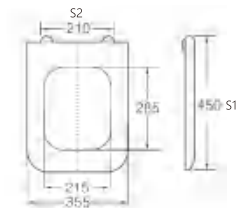

Material	UF	
Size	450x355mm	
Hinge Type	Top installation/Quick release	
Adjustable Distance		
Foot Model	S1	S2
QQ 5cm	420-480	150-270
QQ 5.5cm	415-485	140-280
QQ 6.5cm	405-495	120-300