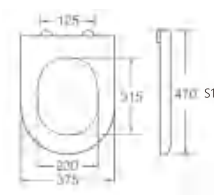

Material	PP	
Size	470x375mm	
Hinge Type	Top installation/Quick release	
Adjustable Distance		
Foot Model	S1	S2
QQ 5.5cm	435-505	55-195
QQ 6.5cm	425-515	35-215