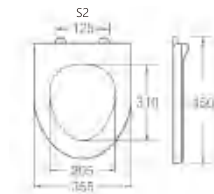

A-511

Material	PP	
Size	470x375mm	
Hinge Type	Top installation/Quick release	
Adjustable Distance		
Foot Model	S1	S2
QQ 5.5cm	435-505	55-195
QQ 6.5cm	425-515	35-215

A-512

Material	PP	
Size	470x375mm	
Hinge Type	Top installation/Quick release	
Adjustable Distance		
Foot Model	S1	S2
QQ 5.5cm	435-505	55-195
QQ 6.5cm	425-515	35-215

A-519

Material	PP	
Size	470x355mm	
Hinge Type	Top installation/Quick release	
Adjustable Distance		
Foot Model	S1	S2
QQ 5.5cm	435-505	55-195
QQ 6.5cm	425-515	35-215

A-520

Material	PP	
Size	460x370mm	
Hinge Type	Top installation/Quick release	
Adjustable Distance		
Foot Model	S1	S2
QQ 5.5cm	425-495	55-195
QQ 6.5cm	415-505	35-215

A-513

Material	PP	
Size	445x360mm	
Hinge Type	Top installation/Quick release	
Adjustable Distance		
Foot Model	S1	S2
QQ 5.5cm	410-480	55-195
QQ 6.5cm	400-490	35-215

A-514

Material	PP	
Size	420x340mm	
Hinge Type	Top installation/Quick release	
Adjustable Distance		
Foot Model	S1	S2
QQ 5.5cm	385-455	55-195
QQ 6.5cm	375-465	35-215

A-521

Material	PP	
Size	450x355mm	
Hinge Type	Top installation/Quick release	
Adjustable Distance		
Foot Model	S1	S2
QQ 5.5cm	415-485	55-195
QQ 6.5cm	405-495	35-215

A-522

Material	PP	
Size	450x355mm	
Hinge Type	Top installation/Quick release	
Adjustable Distance		
Foot Model	S1	S2
QQ 5.5cm	415-485	55-195
QQ 6.5cm	405-495	35-215