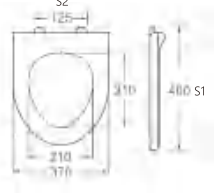

A-517

Material	PP	
Size	420x355mm	
Hinge Type	Top installation/Quick release	
Adjustable Distance		
Foot Model	S1	S2
QQ 5.5cm	385-455	55-195
QQ 6.5cm	375-465	35-215

A-518

Material	PP	
Size	470x360mm	
Hinge Type	Top installation/Quick release	
Adjustable Distance		
Foot Model	S1	S2
QQ 5.5cm	435-505	55-195
QQ 6.5cm	425-515	35-215

A-511

Material	PP	
Size	470x375mm	
Hinge Type	Top installation/Quick release	
Adjustable Distance		
Foot Model	S1	S2
QQ 5.5cm	435-505	55-195
QQ 6.5cm	425-515	35-215

A-512

Material	PP	
Size	470x375mm	
Hinge Type	Top installation/Quick release	
Adjustable Distance		
Foot Model	S1	S2
QQ 5.5cm	435-505	55-195
QQ 6.5cm	425-515	35-215

A-519

Material	PP	
Size	470x355mm	
Hinge Type	Top installation/Quick release	
Adjustable Distance		
Foot Model	S1	S2
QQ 5.5cm	435-505	55-195
QQ 6.5cm	425-515	35-215

A-520

Material	PP	
Size	460x370mm	
Hinge Type	Top installation/Quick release	
Adjustable Distance		
Foot Model	S1	S2
QQ 5.5cm	425-495	55-195
QQ 6.5cm	415-505	35-215