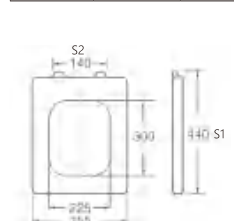

A-094

Material	PP	
Size	435x355mm	
Hinge Type	Top installation/Quick release	
Adjustable Distance		
Foot Model	S1	S2
QQ 5cm	405-465	70-190
QQ 5.5cm	400-470	60-200
QQ 6.5cm	390-480	40-220

A-095

Material	PP	
Size	440x355mm	
Hinge Type	Top installation/Quick release	
Adjustable Distance		
Foot Model	S1	S2
QQ 5cm	410-470	80-200
QQ 5.5cm	405-475	70-210
QQ 6.5cm	395-485	50-230

A-096

Material	PP	
Size	440x355mm	
Hinge Type	Top Installation/Quick release	
Adjustable Distance		
Foot Model	S1	S2
QQ 5cm	410-470	80-200
QQ 5.5cm	405-475	70-210
QQ 6.5cm	395-485	50-230

A-097

Material	PP	
Size	440x355mm	
Foot Model		
<input type="checkbox"/> Long foot	<input type="checkbox"/> Short foot	
<input type="checkbox"/> Extended feet		
<input type="checkbox"/> Widen the long legs		
<input type="checkbox"/> Widen the extended feet		
<input type="checkbox"/> Widen the expansion feet		
<input type="checkbox"/> No stretched inflation		
<input type="checkbox"/> Slow down	<input type="checkbox"/> Buffer mute	