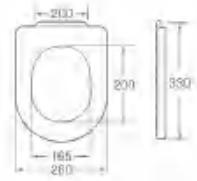

Material	PP
Size	330x260mm
Foot Model	
☐ Long foot	☐ Short foot
☐ Extended feet	
☐ Widen the long legs	
☐ Widen the extended feet	
☐ Widen the expansion feet	
☐ No stretched inflation	
☐ Slow down	☐ Buffer mute