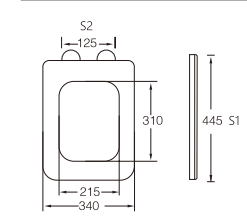

C-561

Material	UF	
Size	410x345mm	
Hinge Type	Top installation/Quick release	
Adjustable Distance		
Foot Model	S1	S2
QQ 5cm	380-440	65-185
QQ 5.5cm	375-445	55-195
QQ 6.5cm	365-455	35-215

C-554

Material	UF	
Size	445x360mm	
Hinge Type	Top installation/Quick release	
Adjustable Distance		
Foot Model	S1	S2
QQ 5.5cm	410-480	55-195
QQ 6.5cm	400-490	35-215

C-555

Material	UF	
Size	465x355mm	
Hinge Type	Top installation/Quick release	
Adjustable Distance		
Foot Model	S1	S2
QQ 5.5cm	430-500	55-195
QQ 6.5cm	420-510	35-215

C-562

Material	UF	
Size	445x340mm	
Hinge Type	Top installation/Quick release	
Adjustable Distance		
Foot Model	S1	S2
QQ 5cm	415-475	65-185
QQ 5.5cm	410-480	55-195
QQ 6.5cm	400-490	35-215