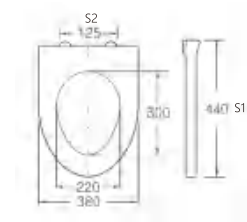

Material	UF	
Size	440x390mm	
Hinge Type	Top installation/Quick release	
Adjustable Distance		
Foot Model	S1	S2
QQ 5.5cm	405-475	55-195
QQ 6.5cm	395-485	35-215