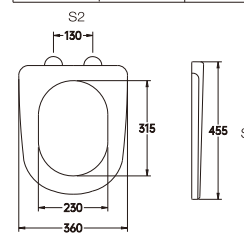

A-110

Material	PP	
Size	420x355mm	
Hinge Type	Top Installation/Quick release	
Adjustable Distance		
Foot Model	S1	S2
QQ 5cm	390-450	80-200
QQ 5.5cm	385-455	70-210
QQ 6.5cm	375-465	50-230

A-111

Material	PP	
Size	465x370mm	
Foot Model		
<input type="checkbox"/> Long foot	<input type="checkbox"/> Short foot	
<input type="checkbox"/> Lengthened foot		
<input type="checkbox"/> Widen the long legs		
<input type="checkbox"/> Widen the extended feet		
<input type="checkbox"/> Widen the expansion feet		
<input type="checkbox"/> No Straight expansion		
<input type="checkbox"/> Slow down	<input type="checkbox"/> Buffer mute	

A-501

Material	PP	
Size	450x380mm	
Hinge Type	Top installation/Quick release	
Adjustable Distance		
Foot Model	S1	S2
QQ 5.5cm	415-485	55-195
QQ 6.5cm	405-495	35-215

A-502

Material	PP	
Size	430x345mm	
Hinge Type	Top installation/Quick release	
Adjustable Distance		
Foot Model	S1	S2
QQ 5.5cm	395-465	55-195
QQ 6.5cm	385-475	35-215

A-114

Material	PP	
Size	455x360mm	
Hinge Type	Top Installation/Quick release	
Adjustable Distance		
Foot Model	S1	S2
QQ 5cm	425-485	70-190
QQ 5.5cm	420-490	60-200
QQ 6.5cm	410-500	40-220

A-115

Material	PP	
Size	420x355mm	
Hinge Type	Top installation/Quick release	
Adjustable Distance		
Foot Model	S1	S2
QQ 5cm	390-450	80-200
QQ 5.5cm	385-455	70-210
QQ 6.5cm	375-465	50-230