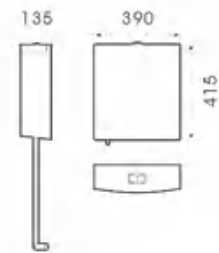

B-005

Name	Water tank
Size	390x430x130mm
Displacement	3/6L adjustable
Installation	Wall-mounted installation
Flush	Washdown
Accessories	Drainage tail throat / hook / Screw / Sealing washer

B-006

Name	Water tank
Size	390x415x135mm
Displacement	3/6L adjustable
Installation	Wall-mounted installation
Flush	Washdown
Accessories	Drainage tail throat / hook / Screw / Sealing washer