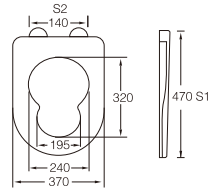

A-669

Material	PP	
Size	440x370mm	
Hinge Type	Top installation/Quick release	
Adjustable Distance		
Foot Model	S1	S2
QQ 5cm	410-470	65-185
QQ 5.5cm	405-475	55-195
QQ 6.5cm	395-485	35-215

AS-001

Material	PP	
Size	450x355mm	
Hinge Type	Top installation/Quick release	
Adjustable Distance		
Foot Model	S1	S2
QQ 5cm	420-480	60-180
QQ 5.5cm	415-485	50-190
QQ 6.5cm	405-495	30-210

A-532

Material	PP	
Size	445x360mm	
Hinge Type	Top installation/Quick release	
Adjustable Distance		
Foot Model	S1	S2
QQ 5cm	415-475	65-185
QQ 5.5cm	410-480	55-195
QQ 6.5cm	400-490	35-215

A-222

Material	PP	
Size	460x350mm	
Foot Model		
<input type="checkbox"/> Long foot	<input type="checkbox"/> Short foot	
Adjustable Distance		
<input type="checkbox"/> Lengthened foot		
<input type="checkbox"/> Widen the long legs		
<input type="checkbox"/> Widen the extended feet		
<input type="checkbox"/> Widen the expansion feet		
<input type="checkbox"/> No Straight expansion		
<input type="checkbox"/> Slow down	<input type="checkbox"/> Buffer mute	

AS-002

Material	PP	
Size	450x370mm	
Hinge Type	Top installation/Quick release	
Adjustable Distance		
Foot Model	S1	S2
QQ 5cm	420-480	60-180
QQ 5.5cm	415-485	50-190
QQ 6.5cm	405-495	30-210

AS-003

Material	PP	
Size	470x355mm	
Hinge Type	Top installation/Quick release	
Adjustable Distance		
Foot Model	S1	S2
QQ 5cm	440-500	60-180
QQ 5.5cm	435-505	50-190
QQ 6.5cm	425-515	30-210

AS-004

Material	PP	
Size	460x360mm	
Hinge Type	Top installation/Quick release	
Adjustable Distance		
Foot Model	S1	S2
QQ 5cm	430-490	70-190
QQ 5.5cm	425-495	60-200
QQ 6.5cm	415-505	40-220

AS-005

Material	PP	
Size	470x370mm	
Hinge Type	Top installation/Quick release	
Adjustable Distance		
Foot Model	S1	S2
QQ 5cm	440-500	80-200
QQ 5.5cm	435-505	70-210
QQ 6.5cm	425-515	50-230