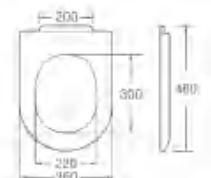

Material	PP
Size	460x360mm
Foot Model	
☒ Long foot	☒ Short foot
☒ Lengthened foot	
☒ Widen the long legs	
☒ Widen the extended feet	
☒ Widen the expansion feet	
☒ No Straight expansion	
☒ Slow down	☒ Buffer mute