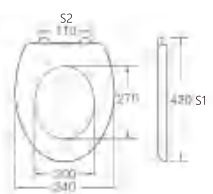

A-511

Material	PP	
Size	470x375mm	
Hinge Type	Top installation/Quick release	
Adjustable Distance		
Foot Model	S1	S2
QQ 5.5cm	435-505	55-195
QQ 6.5cm	425-515	35-215

A-512

Material	PP	
Size	470x375mm	
Hinge Type	Top installation/Quick release	
Adjustable Distance		
Foot Model	S1	S2
QQ 5.5cm	435-505	55-195
QQ 6.5cm	425-515	35-215

A-519

Material	PP	
Size	470x355mm	
Hinge Type	Top installation/Quick release	
Adjustable Distance		
Foot Model	S1	S2
QQ 5.5cm	435-505	55-195
QQ 6.5cm	425-515	35-215

A-520

Material	PP	
Size	460x370mm	
Hinge Type	Top installation/Quick release	
Adjustable Distance		
Foot Model	S1	S2
QQ 5.5cm	425-495	55-195
QQ 6.5cm	415-505	35-215

A-513

Material	PP	
Size	445x360mm	
Hinge Type	Top installation/Quick release	
Adjustable Distance		
Foot Model	S1	S2
QQ 5.5cm	410-480	55-195
QQ 6.5cm	400-490	35-215

A-514

Material	PP	
Size	420x340mm	
Hinge Type	Top installation/Quick release	
Adjustable Distance		
Foot Model	S1	S2
QQ 5.5cm	385-455	55-195
QQ 6.5cm	375-465	35-215