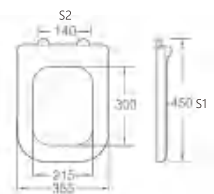

A-519

Material	PP	
Size	470x355mm	
Hinge Type	Top installation/Quick release	
Adjustable Distance		
Foot Model	S1	S2
QQ 5.5cm	435-505	55-195
QQ 6.5cm	425-515	35-215

A-520

Material	PP	
Size	460x370mm	
Hinge Type	Top installation/Quick release	
Adjustable Distance		
Foot Model	S1	S2
QQ 5.5cm	425-495	55-195
QQ 6.5cm	415-505	35-215

A-513

Material	PP	
Size	445x360mm	
Hinge Type	Top installation/Quick release	
Adjustable Distance		
Foot Model	S1	S2
QQ 5.5cm	410-480	55-195
QQ 6.5cm	400-490	35-215

A-514

Material	PP	
Size	420x340mm	
Hinge Type	Top installation/Quick release	
Adjustable Distance		
Foot Model	S1	S2
QQ 5.5cm	385-455	55-195
QQ 6.5cm	375-465	35-215

A-521

Material	PP	
Size	450x355mm	
Hinge Type	Top installation/Quick release	
Adjustable Distance		
Foot Model	S1	S2
QQ 5.5cm	415-485	55-195
QQ 6.5cm	405-495	35-215

A-522

Material	PP	
Size	450x355mm	
Hinge Type	Top installation/Quick release	
Adjustable Distance		
Foot Model	S1	S2
QQ 5.5cm	415-485	55-195
QQ 6.5cm	405-495	35-215