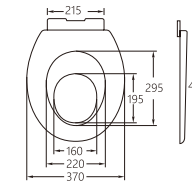

Material	PP	
Size	440x370mm	
Foot Model		
☐ Long foot	☐ Short foot	
☐ Lengthened foot		
☐ Widen the long legs		
☐ Widen the extended feet		
☐ Widen the expansion feet		
☐ No Straight expansion		
☐ Slow down	☐ Buffer mute