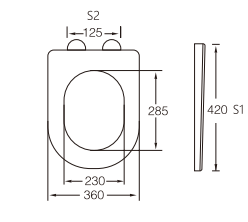

Material	UF	
Size	420x360mm	
Hinge Type	Top installation/Quick release	
Adjustable Distance		
Foot Model	S1	S2
QQ 5cm	390-450	65-185
QQ 5.5cm	385-455	55-195
QQ 6.5cm	375-465	35-215