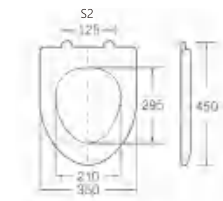

A-110

Material	PP	
Size	420x355mm	
Hinge Type	Top Installation/Quick release	
Adjustable Distance		
Foot Model	S1	S2
QQ 5cm	390-450	80-200
QQ 5.5cm	385-455	70-210
QQ 6.5cm	375-465	50-230

A-111

Material	PP	
Size	465x370mm	
Foot Model		
<input type="checkbox"/> Long foot	<input type="checkbox"/> Short foot	
<input type="checkbox"/> Lengthened foot		
<input type="checkbox"/> Widen the long legs		
<input type="checkbox"/> Widen the extended feet		
<input type="checkbox"/> Widen the expansion feet		
<input type="checkbox"/> No Straight expansion		
<input type="checkbox"/> Slow down	<input type="checkbox"/> Buffer mute	

A-501

Material	PP	
Size	450x380mm	
Hinge Type	Top installation/Quick release	
Adjustable Distance		
Foot Model	S1	S2
QQ 5.5cm	415-485	55-195
QQ 6.5cm	405-495	35-215

A-502

Material	PP	
Size	430x345mm	
Hinge Type	Top installation/Quick release	
Adjustable Distance		
Foot Model	S1	S2
QQ 5.5cm	395-465	55-195
QQ 6.5cm	385-475	35-215

A-114

Material	PP	
Size	455x360mm	
Hinge Type	Top Installation/Quick release	
Adjustable Distance		
Foot Model	S1	S2
QQ 5cm	425-485	70-190
QQ 5.5cm	420-490	60-200
QQ 6.5cm	410-500	40-220

A-115

Material	PP	
Size	420x355mm	
Hinge Type	Top installation/Quick release	
Adjustable Distance		
Foot Model	S1	S2
QQ 5cm	390-450	80-200
QQ 5.5cm	385-455	70-210
QQ 6.5cm	375-465	50-230

A-503

Material	PP	
Size	450x350mm	
Hinge Type	Top installation/Quick release	
Adjustable Distance		
Foot Model	S1	S2
QQ 5.5cm	415-485	55-195
QQ 6.5cm	405-495	35-215

A-504

Material	PP	
Size	455x355mm	
Hinge Type	Top installation/Quick release	
Adjustable Distance		
Foot Model	S1	S2
QQ 5.5cm	420-490	55-195
QQ 6.5cm	410-500	35-215