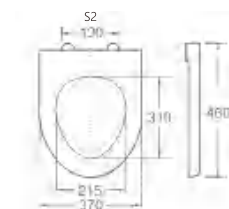

C-007

Material	UF	
Size	445x365mm	
Hinge Type	Top installation/Quick release	
Adjustable Distance		
Foot Model	S1	S2
QQ 5cm	415-475	155-275
QQ 5.5cm	410-480	145-285
QQ 6.5cm	400-490	125-305

C-014

Material	UF	
Size	460x370mm	
Hinge Type	Top installation/Quick release	
Adjustable Distance		
Foot Model	S1	S2
QQ 5cm	430-490	70-200
QQ 5.5cm	425-495	60-210
QQ 6.5cm	415-505	40-220