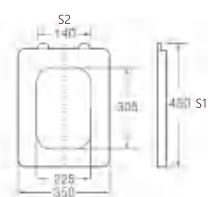

A-093

Material	PP	
Size	450x360mm	
Hinge Type	Top installation/Quick release	
Adjustable Distance		
Foot Model	S1	S2
QQ 5cm	420-480	80-200
QQ 5.5cm	415-485	70-210
QQ 6.5cm	405-495	50-230

A-086

Material	PP	
Size	450x350mm	
Hinge Type	Top installation/Quick release	
Adjustable Distance		
Foot Model	S1	S2
QQ 5cm	420-480	80-200
QQ 5.5cm	415-485	70-210
QQ 6.5cm	405-495	50-230