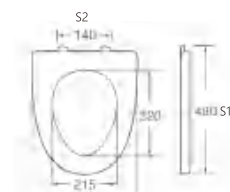

A-104

Material	PP	
Size	430x345mm	
Hinge Type	Top Installation/Quick release	
Adjustable Distance		
Foot Model	S1	S2
QQ 5cm	400-460	70-220
QQ 5.5cm	395-465	60-200
QQ 6.5cm	385-475	40-220

A-105

Material	PP	
Size	460x355mm	
Hinge Type	Top Installation/Quick release	
Adjustable Distance		
Foot Model	S1	S2
QQ 5cm	430-490	95-215
QQ 5.5cm	435-495	85-225
QQ 6.5cm	445-505	65-245

A-098

Material	PP	
Size	465x365mm	
Hinge Type	Top Installation/Quick release	
Adjustable Distance		
Foot Model	S1	S2
QQ 5cm	435-495	80-200
QQ 5.5cm	430-500	70-210
QQ 6.5cm	420-510	50-230

A-099

Material	PP	
Size	433x330mm	
Foot Model		
<input type="checkbox"/> Long foot	<input type="checkbox"/> Short foot	
<input type="checkbox"/> Extended feet		
<input type="checkbox"/> Widen the long legs		
<input type="checkbox"/> Widen the extended feet		
<input type="checkbox"/> Widen the expansion feet		
<input type="checkbox"/> No stretched inflation		
<input type="checkbox"/> Slow down	<input type="checkbox"/> Buffer mute	

A-106

Material	PP	
Size	420x330mm	
Hinge Type	Top Installation/Quick release	
Adjustable Distance		
Foot Model	S1	S2
QQ 5cm	390-450	60-180
QQ 5.5cm	385-455	50-190
QQ 6.5cm	375-465	30-210

A-107

Material	PP	
Size	450x360mm	
Hinge Type	Top Installation/Quick release	
Adjustable Distance		
Foot Model	S1	S2
QQ 5cm	420-480	80-200
QQ 5.5cm	415-485	70-210
QQ 6.5cm	405-495	60-230

A-100

Material	PP	
Size	480x370mm	
Hinge Type	Top Installation/Quick release	
Adjustable Distance		
Foot Model	S1	S2
QQ 5cm	450-510	80-200
QQ 5.5cm	445-515	70-210
QQ 6.5cm	435-525	50-230

A-101

Material	PP	
Size	450x370mm	
Hinge Type	Top Installation/Quick release	
Adjustable Distance		
Foot Model	S1	S2
QQ 5cm	420-480	100-220
QQ 5.5cm	425-485	90-230
QQ 6.5cm	435-495	70-250