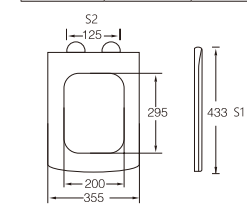

C-557

Material	UF	
Size	460x360mm	
Hinge Type	Top installation/Quick release	
Adjustable Distance		
Foot Model	S1	S2
QQ 5.5cm	425-495	55-195
QQ 6.5cm	415-505	35-215

C-564

Material	UF	
Size	433x355mm	
Hinge Type	Top installation/Quick release	
Adjustable Distance		
Foot Model	S1	S2
QQ 5cm	403-463	65-185
QQ 5.5cm	398-468	55-195
QQ 6.5cm	388-478	35-215