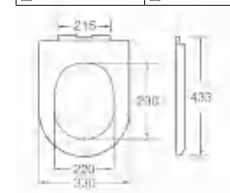

A-104

Material	PP	
Size	430x345mm	
Hinge Type	Top Installation/Quick release	
Adjustable Distance		
Foot Model	S1	S2
QQ 5cm	400-460	70-220
QQ 5.5cm	395-465	60-200
QQ 6.5cm	385-475	40-220

A-105

Material	PP	
Size	460x355mm	
Hinge Type	Top Installation/Quick release	
Adjustable Distance		
Foot Model	S1	S2
QQ 5cm	430-490	95-215
QQ 5.5cm	435-495	85-225
QQ 6.5cm	445-505	65-245

A-098

Material	PP	
Size	465x365mm	
Hinge Type	Top Installation/Quick release	
Adjustable Distance		
Foot Model	S1	S2
QQ 5cm	435-495	80-200
QQ 5.5cm	430-500	70-210
QQ 6.5cm	420-510	50-230

A-099

Material	PP	
Size	433x330mm	
Foot Model		
<input type="checkbox"/> Long foot	<input type="checkbox"/> Short foot	
<input type="checkbox"/> Extended feet		
<input type="checkbox"/> Widen the long legs		
<input type="checkbox"/> Widen the extended feet		
<input type="checkbox"/> Widen the expansion feet		
<input type="checkbox"/> No stretched inflation		
<input type="checkbox"/> Slow down	<input type="checkbox"/> Buffer mute	

A-106

Material	PP	
Size	420x330mm	
Hinge Type	Top Installation/Quick release	
Adjustable Distance		
Foot Model	S1	S2
QQ 5cm	390-450	60-180
QQ 5.5cm	385-455	50-190
QQ 6.5cm	375-465	30-210

A-107

Material	PP	
Size	450x360mm	
Hinge Type	Top Installation/Quick release	
Adjustable Distance		
Foot Model	S1	S2
QQ 5cm	420-480	80-200
QQ 5.5cm	415-485	70-210
QQ 6.5cm	405-495	60-230