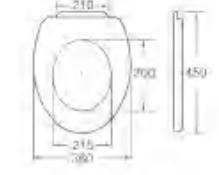

Material	PP	
Size	450x360mm	
Foot Model		
☐ Long foot	☐ Short foot	
☐ Lengthened foot		
☐ Widen the long legs		
☐ Widen the extended feet		
☐ Widen the expansion feet		
☐ No Straight expansion		
☐ Slow down	☐ Buffer mute