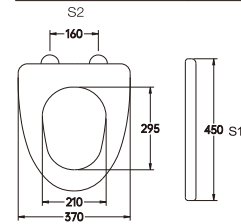

A-098

Material	PP	
Size	465x365mm	
Hinge Type	Top Installation/Quick release	
Adjustable Distance		
Foot Model	S1	S2
QQ 5cm	435-495	80-200
QQ 5.5cm	430-500	70-210
QQ 6.5cm	420-510	50-230

A-099

Material	PP	
Size	433x330mm	
Foot Model		
<input type="checkbox"/> Long foot	<input type="checkbox"/> Short foot	
<input type="checkbox"/> Extended feet		
<input type="checkbox"/> Widen the long legs		
<input type="checkbox"/> Widen the extended feet		
<input type="checkbox"/> Widen the expansion feet		
<input type="checkbox"/> No stretched inflation		
<input type="checkbox"/> Slow down	<input type="checkbox"/> Buffer mute	

A-106

Material	PP	
Size	420x330mm	
Hinge Type	Top Installation/Quick release	
Adjustable Distance		
Foot Model	S1	S2
QQ 5cm	390-450	60-180
QQ 5.5cm	385-455	50-190
QQ 6.5cm	375-465	30-210

A-107

Material	PP	
Size	450x360mm	
Hinge Type	Top Installation/Quick release	
Adjustable Distance		
Foot Model	S1	S2
QQ 5cm	420-480	80-200
QQ 5.5cm	415-485	70-210
QQ 6.5cm	405-495	60-230

A-100

Material	PP	
Size	480x370mm	
Hinge Type	Top Installation/Quick release	
Adjustable Distance		
Foot Model	S1	S2
QQ 5cm	450-510	80-200
QQ 5.5cm	445-515	70-210
QQ 6.5cm	435-525	50-230

A-101

Material	PP	
Size	450x370mm	
Hinge Type	Top Installation/Quick release	
Adjustable Distance		
Foot Model	S1	S2
QQ 5cm	420-480	100-220
QQ 5.5cm	425-485	90-230
QQ 6.5cm	435-495	70-250

A-108

Material	PP	
Size	450x370mm	
Hinge Type	Top Installation/Quick release	
Adjustable Distance		
Foot Model	S1	S2
QQ 5cm	420-480	80-200
QQ 5.5cm	415-485	70-210
QQ 6.5cm	405-495	50-230

A-109

Material	PP	
Size	455x360mm	
Hinge Type	Top Installation/Quick release	
Adjustable Distance		
Foot Model	S1	S2
QQ 5cm	425-485	100-220
QQ 5.5cm	420-490	90-230
QQ 6.5cm	410-500	70-250