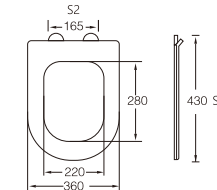

Material	UF	
Size	430x360mm	
Hinge Type	Top installation/Quick release	
Adjustable Distance		
Foot Model	S1	S2
QQ 5cm	400-460	105-225
QQ 5.5cm	395-465	95-235
QQ 6.5cm	385-475	75-255