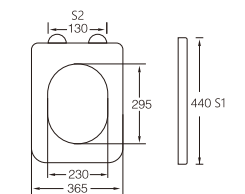

A-040

Material	PP	
Size	460x360mm	
Hinge Type	Top installation/Quick release	
Adjustable Distance		
Foot Model	S1	S2
QQ 5cm	430-490	80-200
QQ 5.5cm	425-495	70-210
QQ 6.5cm	415-505	50-230

A-041

Material	PP	
Size	478x403mm	
Hinge Type	Top installation/Quick release	
Adjustable Distance		
Foot Model	S1	S2
QQ 5cm	448-508	80-200
QQ 5.5cm	443-513	70-210
QQ 6.5cm	433-523	50-230

A-042

Material	PP	
Size	464x364mm	
Hinge Type	Top installation/Quick release	
Adjustable Distance		
Foot Model	S1	S2
QQ 5cm	434-494	80-200
QQ 5.5cm	429-499	70-210
QQ 6.5cm	419-509	50-230

A-043

Material	PP	
Size	475x365mm	
Hinge Type	Top installation/Quick release	
Adjustable Distance		
Foot Model	S1	S2
QQ 5cm	445-505	80-200
QQ 5.5cm	440-510	70-210
QQ 6.5cm	430-520	50-230

A-036

Material	PP	
Size	460x360mm	
Hinge Type	Top installation/Quick release	
Adjustable Distance		
Foot Model	S1	S2
QQ 5cm	430-490	85-225
QQ 5.5cm	425-495	75-235
QQ 6.5cm	415-505	55-255

A-037

Material	PP	
Size	455x355mm	
Hinge Type	Top installation/Quick release	
Adjustable Distance		
Foot Model	S1	S2
QQ 5cm	425-485	150-270
QQ 5.5cm	420-490	140-280
QQ 6.5cm	410-500	120-300

A-044

Material	PP	
Size	440x365mm	
Hinge Type	Top installation/Quick release	
Adjustable Distance		
Foot Model	S1	S2
QQ 5cm	410-470	70-190
QQ 5.5cm	405-475	60-200
QQ 6.5cm	395-485	40-220

A-045

Material	PP	
Size	430x355mm	
Foot Model		
<input type="checkbox"/> Long foot	<input type="checkbox"/> Short foot	
<input type="checkbox"/> Lengthened foot		
<input type="checkbox"/> Widen the long legs		
<input type="checkbox"/> Widen the extended feet		
<input type="checkbox"/> Widen the expansion feet		
<input type="checkbox"/> No Straight expansion		
<input type="checkbox"/> Slow down	<input type="checkbox"/> Buffer mute	