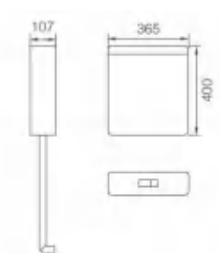

Name	Water tank
Size	365x400x107mm
Displacement	3/6L adjustable
Installation	Wall-mounted installation
Flush	Washdown
Accessories	Drainage tail throat / hook / Screw / Sealing washer