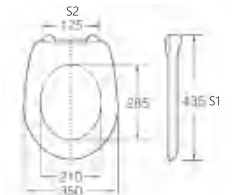

A-505

Material	PP	
Size	440x335mm	
Hinge Type	Top installation/Quick release	
Adjustable Distance		
Foot Model	S1	S2
QQ 5.5cm	405-475	55-195
QQ 6.5cm	395-485	35-215

A-506

Material	PP	
Size	420x335mm	
Hinge Type	Top installation/Quick release	
Adjustable Distance		
Foot Model	S1	S2
QQ 5.5cm	385-455	55-195
QQ 6.5cm	375-465	35-215

A-118

Material	PP	
Size	445x345mm	
Hinge Type	Top Installation/Quick release	
Adjustable Distance		
Foot Model	S1	S2
QQ 5cm	415-475	80-200
QQ 5.5cm	410-480	70-210
QQ 6.5cm	400-490	50-230

A-222

Material	PP	
Size	460x350mm	
Foot Model		
<input checked="" type="checkbox"/> Long foot	<input checked="" type="checkbox"/> Short foot	
<input checked="" type="checkbox"/> Lengthened foot		
<input checked="" type="checkbox"/> Widen the long legs		
<input checked="" type="checkbox"/> Widen the extended feet		
<input checked="" type="checkbox"/> Widen the expansion feet		
<input checked="" type="checkbox"/> No Straight expansion		
<input checked="" type="checkbox"/> Slow down	<input checked="" type="checkbox"/> Buffer mute	

A-507

Material	PP	
Size	470x360mm	
Hinge Type	Top installation/Quick release	
Adjustable Distance		
Foot Model	S1	S2
QQ 5.5cm	435-505	55-195
QQ 6.5cm	425-515	35-215

A-508

Material	PP	
Size	435x350mm	
Hinge Type	Top installation/Quick release	
Adjustable Distance		
Foot Model	S1	S2
QQ 5.5cm	400-470	55-195
QQ 6.5cm	390-480	35-215

A-509

Material	PP	
Size	460x365mm	
Hinge Type	Top installation/Quick release	
Adjustable Distance		
Foot Model	S1	S2
QQ 5.5cm	425-495	55-195
QQ 6.5cm	415-505	35-215

A-510

Material	PP	
Size	460x360mm	
Hinge Type	Top installation/Quick release	
Adjustable Distance		
Foot Model	S1	S2
QQ 5.5cm	425-495	55-195
QQ 6.5cm	415-505	35-215