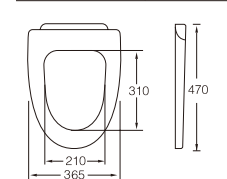

Material	PP	
Size	470x365mm	
Foot Model		
☐ Long foot	☐ Short foot	
☐ Extended feet		
☐ Widen the long legs		
☐ Widen the extended feet		
☐ Widen the expansion feet		
☐ No stretched inflation		
☐ Slow down	☐ Buffer mute