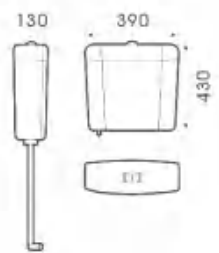

Name	Water tank
Size	390x430x130mm
Displacement	3/6L adjustable
Installation	Wall-mounted installation
Flush	Washdown
Accessories	Drainage tail throat / hook / Screw / Sealing washer