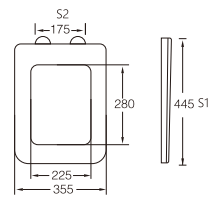

Material	UF	
Size	445x355mm	
Hinge Type	Top installation/Quick release	
Adjustable Distance		
Foot Model	S1	S2
QQ 5cm	415-475	115-235
QQ 5.5cm	410-480	105-245
QQ 6.5cm	400-490	85-265