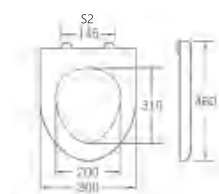

A-040

Material	PP	
Size	460x360mm	
Hinge Type	Top installation/Quick release	
Adjustable Distance		
Foot Model	S1	S2
QQ 5cm	430-490	80-200
QQ 5.5cm	425-495	70-210
QQ 6.5cm	415-505	50-230

A-041

Material	PP	
Size	478x403mm	
Hinge Type	Top installation/Quick release	
Adjustable Distance		
Foot Model	S1	S2
QQ 5cm	448-508	80-200
QQ 5.5cm	443-513	70-210
QQ 6.5cm	433-523	50-230

A-035

Material	PP	
Size	450x360mm	
Foot Model		
<input type="checkbox"/> Long foot	<input type="checkbox"/> Short foot	
<input type="checkbox"/> Lengthened foot		
<input type="checkbox"/> Widen the long legs		
<input type="checkbox"/> Widen the extended feet		
<input type="checkbox"/> Widen the expansion feet		
<input type="checkbox"/> No Straight expansion		
<input type="checkbox"/> Slow down	<input type="checkbox"/> Buffer mute	

A-042

Material	PP	
Size	464x364mm	
Hinge Type	Top installation/Quick release	
Adjustable Distance		
Foot Model	S1	S2
QQ 5cm	434-494	80-200
QQ 5.5cm	429-499	70-210
QQ 6.5cm	419-509	50-230

A-043

Material	PP	
Size	475x365mm	
Hinge Type	Top installation/Quick release	
Adjustable Distance		
Foot Model	S1	S2
QQ 5cm	445-505	80-200
QQ 5.5cm	440-510	70-210
QQ 6.5cm	430-520	50-230

A-036

Material	PP	
Size	460x360mm	
Hinge Type	Top installation/Quick release	
Adjustable Distance		
Foot Model	S1	S2
QQ 5cm	430-490	85-225
QQ 5.5cm	425-495	75-235
QQ 6.5cm	415-505	55-255

A-037

Material	PP	
Size	455x355mm	
Hinge Type	Top installation/Quick release	
Adjustable Distance		
Foot Model	S1	S2
QQ 5cm	425-485	150-270
QQ 5.5cm	420-490	140-280
QQ 6.5cm	410-500	120-300