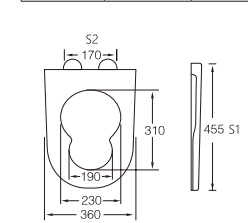

Material	UF	
Size	455x360mm	
Hinge Type	Top installation/Quick release	
Adjustable Distance		
Foot Model	S1	S2
QQ 5cm	425-485	110-230
QQ 5.5cm	420-490	100-240
QQ 6.5cm	410-500	80-260