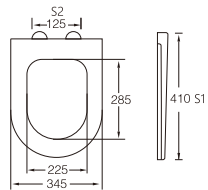

C-057

Material	UF	
Size	452x365mm	
Hinge Type	Top installation/Quick release	
Adjustable Distance		
Foot Model	S1	S2
QQ 5cm	422-482	105-225
QQ 5.5cm	417-487	95-235
QQ 6.5cm	407-497	75-255

C-050

Material	UF	
Size	470x375mm	
Hinge Type	Top installation/Quick release	
Adjustable Distance		
Foot Model	S1	S2
QQ 5cm	440-500	100-220
QQ 5.5cm	435-505	90-230
QQ 6.5cm	425-515	70-250

C-051

Material	UF	
Size	410x345mm	
Hinge Type	Top installation/Quick release	
Adjustable Distance		
Foot Model	S1	S2
QQ 5cm	380-440	65-185
QQ 5.5cm	375-445	55-195
QQ 6.5cm	365-455	35-215

C-058

Material	UF	
Size	485x365mm	
Hinge Type	Top installation/Quick release	
Adjustable Distance		
Foot Model	S1	S2
QQ 5cm	430-490	65-185
QQ 5.5cm	425-495	55-195
QQ 6.5cm	415-510	35-215