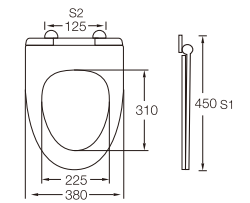

Name	Intelligent thermostatic toilet seat cover	
Size	450x380mm	
Function	Seat Heating / Light	
Adjustable Distance		
Foot Model	S1	S2
QQ 5.5cm	415-485	55-195
QQ 6.5cm	405-495	35-215