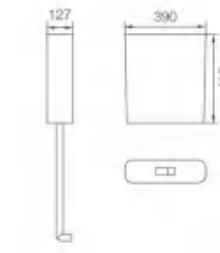

Name	Water tank
Size	372x420x107mm
Displacement	3/6L adjustable
Installation	Wall-mounted installation
Flush	Washdown
Accessories	Drainage tail throat / hook / Screw / Sealing washer