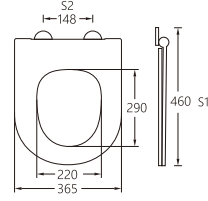

Material	UF	
Size	460x365mm	
Hinge Type	Top installation/Quick release	
Adjustable Distance		
Foot Model	S1	S2
QQ 5cm	430-490	88-208
QQ 5.5cm	425-495	78-218
QQ 6.5cm	415-505	58-238