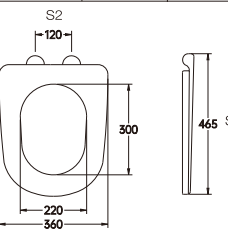

C-059

Material	UF	
Size	420x360mm	
Hinge Type	Top installation/Quick release	
Adjustable Distance		
Foot Model	S1	S2
QQ 5cm	390-450	65-185
QQ 5.5cm	385-455	55-195
QQ 6.5cm	375-465	35-215

C-052

Material	UF	
Size	440x357mm	
Hinge Type	Top installation/Quick release	
Adjustable Distance		
Foot Model	S1	S2
QQ 5cm	410-470	110-230
QQ 5.5cm	405-475	100-240
QQ 6.5cm	395-485	80-260

C-053

Material	UF	
Size	445x355mm	
Hinge Type	Top installation/Quick release	
Adjustable Distance		
Foot Model	S1	S2
QQ 5cm	415-475	115-235
QQ 5.5cm	410-480	105-245
QQ 6.5cm	400-490	85-265

C-060

Material	UF	
Size	420x345mm	
Hinge Type	Top installation/Quick release	
Adjustable Distance		
Foot Model	S1	S2
QQ 5cm	390-450	65-185
QQ 5.5cm	385-455	55-195
QQ 6.5cm	375-465	35-215

C-061

Material	UF	
Size	465x360mm	
Hinge Type	Top installation/Quick release	
Adjustable Distance		
Foot Model	S1	S2
QQ 5cm	435-495	60-180
QQ 5.5cm	430-500	50-190
QQ 6.5cm	420-510	30-210

C-062

Material	UF	
Size	410x370mm	
Hinge Type	Top installation/Quick release	
Adjustable Distance		
Foot Model	S1	S2
QQ 5cm	380-440	65-185
QQ 5.5cm	375-445	55-195
QQ 6.5cm	365-455	35-215