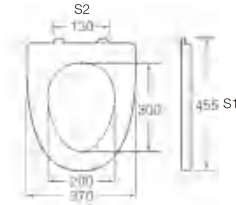

Material	UF	
Size	455x370mm	
Hinge Type	Top installation/Quick release	
Adjustable Distance		
Foot Model	S1	S2
QQ 5cm	425-485	70-190
QQ 5.5cm	420-490	60-200
QQ 6.5cm	410-500	40-220