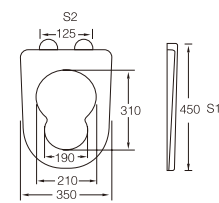

CS004

Material	UF	
Size	455x360mm	
Hinge Type	Top installation/Quick release	
Adjustable Distance		
Foot Model	S1	S2
QQ 5cm	425-485	110-230
QQ 5.5cm	420-490	100-240
QQ 6.5cm	410-500	80-260

CS005

Material	UF	
Size	450x350mm	
Hinge Type	Top installation/Quick release	
Adjustable Distance		
Foot Model	S1	S2
QQ 5cm	420-480	65-185
QQ 5.5cm	415-485	55-195
QQ 6.5cm	405-495	35-215