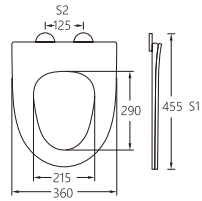

A-521

Material	PP	
Size	450x355mm	
Hinge Type	Top installation/Quick release	
Adjustable Distance		
Foot Model	S1	S2
QQ 5.5cm	415-485	55-195
QQ 6.5cm	405-495	35-215

A-522

Material	PP	
Size	450x355mm	
Hinge Type	Top installation/Quick release	
Adjustable Distance		
Foot Model	S1	S2
QQ 5.5cm	415-485	55-195
QQ 6.5cm	405-495	35-215

A-515

Material	PP	
Size	485x380mm	
Hinge Type	Top installation/Quick release	
Adjustable Distance		
Foot Model	S1	S2
QQ 5.5cm	450-515	55-195
QQ 6.5cm	440-525	35-215

A-516

Material	PP	
Size	465x360mm	
Hinge Type	Top installation/Quick release	
Adjustable Distance		
Foot Model	S1	S2
QQ 5.5cm	430-500	55-195
QQ 6.5cm	420-510	35-215

A-523

Material	PP	
Size	465x360mm	
Hinge Type	Top installation/Quick release	
Adjustable Distance		
Foot Model	S1	S2
QQ 5.5cm	430-500	55-195
QQ 6.5cm	420-510	35-215

A-524

Material	PP	
Size	475x380mm	
Hinge Type	Top installation/Quick release	
Adjustable Distance		
Foot Model	S1	S2
QQ 5.5cm	440-510	55-195
QQ 6.5cm	430-520	35-215

A-525

Material	PP	
Size	455x360mm	
Hinge Type	Top installation/Quick release	
Adjustable Distance		
Foot Model	S1	S2
QQ 5.5cm	420-490	55-195
QQ 6.5cm	410-500	35-215

A-526

Material	PP	
Size	440x365mm	
Hinge Type	Top installation/Quick release	
Adjustable Distance		
Foot Model	S1	S2
QQ 5.5cm	405-475	55-195
QQ 6.5cm	395-485	35-215