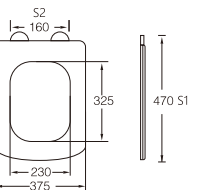

Material	UF	
Size	470x375mm	
Hinge Type	Top installation/Quick release	
Adjustable Distance		
Foot Model	S1	S2
QQ 5cm	440-500	100-220
QQ 5.5cm	435-505	90-230
QQ 6.5cm	425-515	70-250