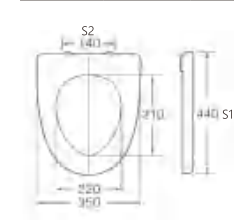

A-091

Material	PP	
Size	450x375mm	
Hinge Type	Top installation/Quick release	
Adjustable Distance		
Foot Model	S1	S2
QQ 5cm	420-480	50-170
QQ 5.5cm	415-485	40-180
QQ 6.5cm	405-495	20-200

A-084

Material	PP	
Size	450x365mm	
Foot Model		
<input type="checkbox"/> Long foot	<input type="checkbox"/> Short foot	
<input type="checkbox"/> Extended feet		
<input type="checkbox"/> Widen the long legs		
<input type="checkbox"/> Widen the extended feet		
<input type="checkbox"/> Widen the expansion feet		
<input type="checkbox"/> No stretched inflation		
<input type="checkbox"/> Slow down	<input type="checkbox"/> Buffer mute	

A-085

Material	PP	
Size	470x350mm	
Hinge Type	Top installation/Quick release	
Adjustable Distance		
Foot Model	S1	S2
QQ 5cm	440-500	80-200
QQ 5.5cm	435-505	70-210
QQ 6.5cm	425-515	50-230

A-092

Material	PP	
Size	440x350mm	
Hinge Type	Top installation/Quick release	
Adjustable Distance		
Foot Model	S1	S2
QQ 5cm	410-470	80-200
QQ 5.5cm	405-475	70-210
QQ 6.5cm	395-485	50-230

A-093

Material	PP	
Size	450x360mm	
Hinge Type	Top installation/Quick release	
Adjustable Distance		
Foot Model	S1	S2
QQ 5cm	420-480	80-200
QQ 5.5cm	415-485	70-210
QQ 6.5cm	405-495	50-230

A-086

Material	PP	
Size	450x350mm	
Hinge Type	Top installation/Quick release	
Adjustable Distance		
Foot Model	S1	S2
QQ 5cm	420-480	80-200
QQ 5.5cm	415-485	70-210
QQ 6.5cm	405-495	50-230