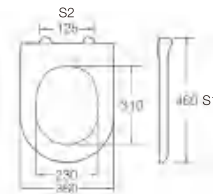

A-118

Material	PP	
Size	445x345mm	
Hinge Type	Top Installation/Quick release	
Adjustable Distance		
Foot Model	S1	S2
QQ 5cm	415-475	80-200
QQ 5.5cm	410-480	70-210
QQ 6.5cm	400-490	50-230

A-222

Material	PP	
Size	460x350mm	
Foot Model		
<input checked="" type="checkbox"/> Long foot	<input checked="" type="checkbox"/> Short foot	
<input checked="" type="checkbox"/> Lengthened foot		
<input checked="" type="checkbox"/> Widen the long legs		
<input checked="" type="checkbox"/> Widen the extended feet		
<input checked="" type="checkbox"/> Widen the expansion feet		
<input checked="" type="checkbox"/> No Straight expansion		
<input checked="" type="checkbox"/> Slow down	<input checked="" type="checkbox"/> Buffer mute	

A-507

Material	PP	
Size	470x360mm	
Hinge Type	Top installation/Quick release	
Adjustable Distance		
Foot Model	S1	S2
QQ 5.5cm	435-505	55-195
QQ 6.5cm	425-515	35-215

A-508

Material	PP	
Size	435x350mm	
Hinge Type	Top installation/Quick release	
Adjustable Distance		
Foot Model	S1	S2
QQ 5.5cm	400-470	55-195
QQ 6.5cm	390-480	35-215

A-509

Material	PP	
Size	460x365mm	
Hinge Type	Top installation/Quick release	
Adjustable Distance		
Foot Model	S1	S2
QQ 5.5cm	425-495	55-195
QQ 6.5cm	415-505	35-215

A-510

Material	PP	
Size	460x360mm	
Hinge Type	Top installation/Quick release	
Adjustable Distance		
Foot Model	S1	S2
QQ 5.5cm	425-495	55-195
QQ 6.5cm	415-505	35-215