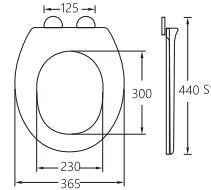

A-521

Material	PP	
Size	450x355mm	
Hinge Type	Top installation/Quick release	
Adjustable Distance		
Foot Model	S1	S2
QQ 5.5cm	415-485	55-195
QQ 6.5cm	405-495	35-215

A-522

Material	PP	
Size	450x355mm	
Hinge Type	Top installation/Quick release	
Adjustable Distance		
Foot Model	S1	S2
QQ 5.5cm	415-485	55-195
QQ 6.5cm	405-495	35-215

A-515

Material	PP	
Size	485x380mm	
Hinge Type	Top installation/Quick release	
Adjustable Distance		
Foot Model	S1	S2
QQ 5.5cm	450-515	55-195
QQ 6.5cm	440-525	35-215

A-516

Material	PP	
Size	465x360mm	
Hinge Type	Top installation/Quick release	
Adjustable Distance		
Foot Model	S1	S2
QQ 5.5cm	430-500	55-195
QQ 6.5cm	420-510	35-215

A-523

Material	PP	
Size	465x360mm	
Hinge Type	Top installation/Quick release	
Adjustable Distance		
Foot Model	S1	S2
QQ 5.5cm	430-500	55-195
QQ 6.5cm	420-510	35-215

A-524

Material	PP	
Size	475x380mm	
Hinge Type	Top installation/Quick release	
Adjustable Distance		
Foot Model	S1	S2
QQ 5.5cm	440-510	55-195
QQ 6.5cm	430-520	35-215

A-525

Material	PP	
Size	455x360mm	
Hinge Type	Top installation/Quick release	
Adjustable Distance		
Foot Model	S1	S2
QQ 5.5cm	420-490	55-195
QQ 6.5cm	410-500	35-215

A-526

Material	PP	
Size	440x365mm	
Hinge Type	Top installation/Quick release	
Adjustable Distance		
Foot Model	S1	S2
QQ 5.5cm	405-475	55-195
QQ 6.5cm	395-485	35-215