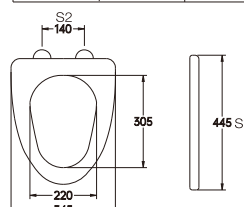

A-503

Material	PP	
Size	450x350mm	
Hinge Type	Top installation/Quick release	
Adjustable Distance		
Foot Model	S1	S2
QQ 5.5cm	415-485	55-195
QQ 6.5cm	405-495	35-215

A-504

Material	PP	
Size	455x355mm	
Hinge Type	Top installation/Quick release	
Adjustable Distance		
Foot Model	S1	S2
QQ 5.5cm	420-490	55-195
QQ 6.5cm	410-500	35-215

A-116

Material	PP	
Size	410x365mm	
Hinge Type	Top Installation/Quick release	
Adjustable Distance		
Foot Model	S1	S2
QQ 5cm	380-440	75-195
QQ 5.5cm	375-445	65-205
QQ 6.5cm	365-455	45-225

A-117

Material	PP	
Size	470x360mm	
Hinge Type	Top installation/Quick release	
Adjustable Distance		
Foot Model	S1	S2
QQ 5cm	440-500	65-185
QQ 5.5cm	435-505	55-195
QQ 6.5cm	425-515	35-215

A-505

Material	PP	
Size	440x335mm	
Hinge Type	Top installation/Quick release	
Adjustable Distance		
Foot Model	S1	S2
QQ 5.5cm	405-475	55-195
QQ 6.5cm	395-485	35-215

A-506

Material	PP	
Size	420x335mm	
Hinge Type	Top installation/Quick release	
Adjustable Distance		
Foot Model	S1	S2
QQ 5.5cm	385-455	55-195
QQ 6.5cm	375-465	35-215

A-118

Material	PP	
Size	445x345mm	
Hinge Type	Top Installation/Quick release	
Adjustable Distance		
Foot Model	S1	S2
QQ 5cm	415-475	80-200
QQ 5.5cm	410-480	70-210
QQ 6.5cm	400-490	50-230

A-222

Material	PP	
Size	460x350mm	
Foot Model		
<input checked="" type="checkbox"/> Long foot	<input checked="" type="checkbox"/> Short foot	
<input checked="" type="checkbox"/> Lengthened foot		
<input checked="" type="checkbox"/> Widen the long legs		
<input checked="" type="checkbox"/> Widen the extended feet		
<input checked="" type="checkbox"/> Widen the expansion feet		
<input checked="" type="checkbox"/> No Straight expansion		
<input checked="" type="checkbox"/> Slow down	<input checked="" type="checkbox"/> Buffer mute	