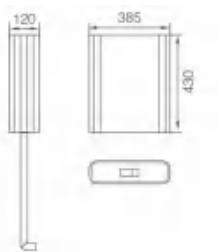

B-011

Name	Water tank
Size	385x410x80mm
Displacement	3/6L adjustable
Installation	Wall-mounted installation
Flush	Washdown
Accessories	Drainage tail throat / hook / Screw / Sealing washer

B-012

Name	Water tank
Size	385x430x120mm
Displacement	3/6L adjustable
Installation	Wall-mounted installation
Flush	Washdown
Accessories	Drainage tail throat / hook / Screw / Sealing washer