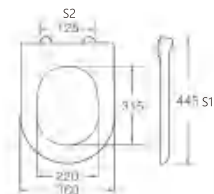

A-511

Material	PP	
Size	470x375mm	
Hinge Type	Top installation/Quick release	
Adjustable Distance		
Foot Model	S1	S2
QQ 5.5cm	435-505	55-195
QQ 6.5cm	425-515	35-215

A-512

Material	PP	
Size	470x375mm	
Hinge Type	Top installation/Quick release	
Adjustable Distance		
Foot Model	S1	S2
QQ 5.5cm	435-505	55-195
QQ 6.5cm	425-515	35-215

A-519

Material	PP	
Size	470x355mm	
Hinge Type	Top installation/Quick release	
Adjustable Distance		
Foot Model	S1	S2
QQ 5.5cm	435-505	55-195
QQ 6.5cm	425-515	35-215

A-520

Material	PP	
Size	460x370mm	
Hinge Type	Top installation/Quick release	
Adjustable Distance		
Foot Model	S1	S2
QQ 5.5cm	425-495	55-195
QQ 6.5cm	415-505	35-215

A-513

Material	PP	
Size	445x360mm	
Hinge Type	Top installation/Quick release	
Adjustable Distance		
Foot Model	S1	S2
QQ 5.5cm	410-480	55-195
QQ 6.5cm	400-490	35-215

A-514

Material	PP	
Size	420x340mm	
Hinge Type	Top installation/Quick release	
Adjustable Distance		
Foot Model	S1	S2
QQ 5.5cm	385-455	55-195
QQ 6.5cm	375-465	35-215