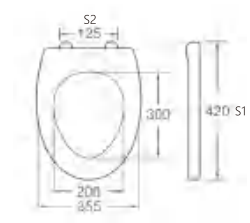

C-559

Material	UF	
Size	420x360mm	
Hinge Type	Top installation/Quick release	
Adjustable Distance		
Foot Model	S1	S2
QQ 5cm	390-450	65-185
QQ 5.5cm	385-455	55-195
QQ 6.5cm	375-465	35-215

C-552

Material	UF	
Size	420x355mm	
Hinge Type	Top installation/Quick release	
Adjustable Distance		
Foot Model	S1	S2
QQ 5.5cm	385-455	55-195
QQ 6.5cm	375-465	35-215