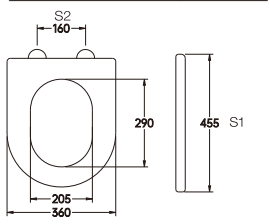

A-106

Material	PP	
Size	420x330mm	
Hinge Type	Top Installation/Quick release	
Adjustable Distance		
Foot Model	S1	S2
QQ 5cm	390-450	60-180
QQ 5.5cm	385-455	50-190
QQ 6.5cm	375-465	30-210

A-107

Material	PP	
Size	450x360mm	
Hinge Type	Top Installation/Quick release	
Adjustable Distance		
Foot Model	S1	S2
QQ 5cm	420-480	80-200
QQ 5.5cm	415-485	70-210
QQ 6.5cm	405-495	60-230

A-100

Material	PP	
Size	480x370mm	
Hinge Type	Top Installation/Quick release	
Adjustable Distance		
Foot Model	S1	S2
QQ 5cm	450-510	80-200
QQ 5.5cm	445-515	70-210
QQ 6.5cm	435-525	50-230

A-101

Material	PP	
Size	450x370mm	
Hinge Type	Top Installation/Quick release	
Adjustable Distance		
Foot Model	S1	S2
QQ 5cm	420-480	100-220
QQ 5.5cm	425-485	90-230
QQ 6.5cm	435-495	70-250

A-108

Material	PP	
Size	450x370mm	
Hinge Type	Top Installation/Quick release	
Adjustable Distance		
Foot Model	S1	S2
QQ 5cm	420-480	80-200
QQ 5.5cm	415-485	70-210
QQ 6.5cm	405-495	50-230

A-109

Material	PP	
Size	455x360mm	
Hinge Type	Top Installation/Quick release	
Adjustable Distance		
Foot Model	S1	S2
QQ 5cm	425-485	100-220
QQ 5.5cm	420-490	90-230
QQ 6.5cm	410-500	70-250

A-102

Material	PP	
Size	450x360mm	
Hinge Type	Top Installation/Quick release	
Adjustable Distance		
Foot Model	S1	S2
QQ 5cm	420-480	80-200
QQ 5.5cm	425-485	70-210
QQ 6.5cm	435-495	50-230

A-103

Material	PP	
Size	460x360mm	
Hinge Type	Top Installation/Quick release	
Adjustable Distance		
Foot Model	S1	S2
QQ 5cm	430-490	80-200
QQ 5.5cm	425-495	70-210
QQ 6.5cm	415-505	50-230