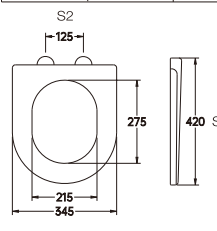

Material	UF	
Size	420x345mm	
Hinge Type	Top installation/Quick release	
Adjustable Distance		
Foot Model	S1	S2
QQ 5cm	390-450	65-185
QQ 5.5cm	385-455	55-195
QQ 6.5cm	375-465	35-215