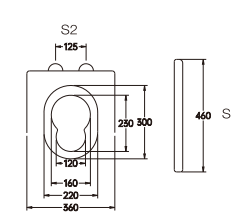

A-527

Material	PP	
Size	490x380mm	
Hinge Type	Top installation/Quick release	
Adjustable Distance		
Foot Model	S1	S2
QQ 5cm	460-520	65-185
QQ 5.5cm	455-525	55-190
QQ 6.5cm	445-535	35-210

A-528

Material	PP	
Size	485x380mm	
Hinge Type	Top installation/Quick release	
Adjustable Distance		
Foot Model	S1	S2
QQ 5cm	455-515	70-190
QQ 5.5cm	450-520	60-195
QQ 6.5cm	440-530	40-205

A-667

Material	PP	
Size	460x360mm	
Hinge Type	Top installation/Quick release	
Adjustable Distance		
Foot Model	S1	S2
QQ 5cm	430-490	65-185
QQ 5.5cm	425-495	55-195
QQ 6.5cm	415-505	35-215

A-668

Material	PP	
Size	460x370mm	
Hinge Type	Top installation/Quick release	
Adjustable Distance		
Foot Model	S1	S2
QQ 5cm	430-490	65-185
QQ 5.5cm	425-495	55-195
QQ 6.5cm	415-505	35-215