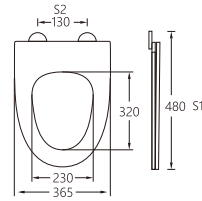

C-046

Material	UF	
Size	480x365mm	
Hinge Type	Top installation/Quick release	
Adjustable Distance		
Foot Model	S1	S2
QQ 5cm	450-510	70-190
QQ 5.5cm	445-515	60-200
QQ 6.5cm	435-525	40-220