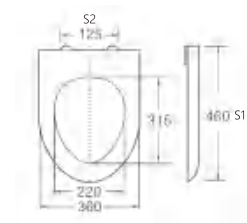

Material	UF	
Size	460x360mm	
Hinge Type	Top installation/Quick release	
Adjustable Distance		
Foot Model	S1	S2
QQ 5.5cm	425-495	55-195
QQ 6.5cm	415-505	35-215