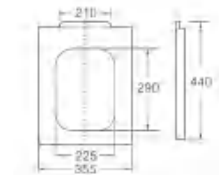

Material	PP	
Size	440x355mm	
Foot Model		
☐ Long foot	☐ Short foot	
☐ Lengthened foot		
☐ Widen the long legs		
☐ Widen the extended feet		
☐ Widen the expansion feet		
☐ No Straight expansion		
☐ Slow down	☐ Buffer mute