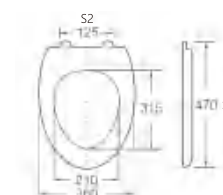

A-505

Material	PP	
Size	440x335mm	
Hinge Type	Top installation/Quick release	
Adjustable Distance		
Foot Model	S1	S2
QQ 5.5cm	405-475	55-195
QQ 6.5cm	395-485	35-215

A-506

Material	PP	
Size	420x335mm	
Hinge Type	Top installation/Quick release	
Adjustable Distance		
Foot Model	S1	S2
QQ 5.5cm	385-455	55-195
QQ 6.5cm	375-465	35-215

A-118

Material	PP	
Size	445x345mm	
Hinge Type	Top Installation/Quick release	
Adjustable Distance		
Foot Model	S1	S2
QQ 5cm	415-475	80-200
QQ 5.5cm	410-480	70-210
QQ 6.5cm	400-490	50-230

A-222

Material	PP	
Size	460x350mm	
Foot Model		
<input checked="" type="checkbox"/> Long foot	<input checked="" type="checkbox"/> Short foot	
<input checked="" type="checkbox"/> Lengthened foot		
<input checked="" type="checkbox"/> Widen the long legs		
<input checked="" type="checkbox"/> Widen the extended feet		
<input checked="" type="checkbox"/> Widen the expansion feet		
<input checked="" type="checkbox"/> No Straight expansion		
<input checked="" type="checkbox"/> Slow down	<input checked="" type="checkbox"/> Buffer mute	

A-507

Material	PP	
Size	470x360mm	
Hinge Type	Top installation/Quick release	
Adjustable Distance		
Foot Model	S1	S2
QQ 5.5cm	435-505	55-195
QQ 6.5cm	425-515	35-215

A-508

Material	PP	
Size	435x350mm	
Hinge Type	Top installation/Quick release	
Adjustable Distance		
Foot Model	S1	S2
QQ 5.5cm	400-470	55-195
QQ 6.5cm	390-480	35-215