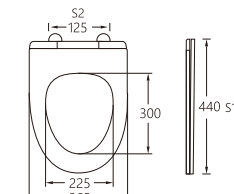

AS-004

Material	PP	
Size	460x360mm	
Hinge Type	Top installation/Quick release	
Adjustable Distance		
Foot Model	S1	S2
QQ 5cm	430-490	70-190
QQ 5.5cm	425-495	60-200
QQ 6.5cm	415-505	40-220

AS-005

Material	PP	
Size	470x370mm	
Hinge Type	Top installation/Quick release	
Adjustable Distance		
Foot Model	S1	S2
QQ 5cm	440-500	80-200
QQ 5.5cm	435-505	70-210
QQ 6.5cm	425-515	50-230

AS-006

Material	PP	
Size	460x360mm	
Hinge Type	Top installation/Quick release	
Adjustable Distance		
Foot Model	S1	S2
QQ 5cm	430-490	60-180
QQ 5.5cm	425-495	50-190
QQ 6.5cm	415-505	30-210

AS-007

Material	PP	
Size	470x400mm	
Hinge Type	Top installation/Quick release	
Adjustable Distance		
Foot Model	S1	S2
QQ 5cm	440-500	80-200
QQ 5.5cm	435-505	70-210
QQ 6.5cm	425-515	50-230

903

Material	UP	
Size	440x360mm	
Hinge Type	Top installation/Quick release	
Adjustable Distance		
Foot Model	S1	S2
QQ 5.5cm	405-475	100-240
QQ 6.5cm	395-485	80-260

904

Material	UP	
Size	485x375mm	
Hinge Type	Top installation/Quick release	
Adjustable Distance		
Foot Model	S1	S2
QQ 5cm	455-515	70-190
QQ 5.5cm	450-520	60-200
QQ 6.5cm	440-530	40-220

905

Material	UP	
Size	440x365mm	
Hinge Type	Top installation/Quick release	
Adjustable Distance		
Foot Model	S1	S2
QQ 5.5cm	405-475	55-195
QQ 6.5cm	395-485	35-215

906

Material	UP	
Size	465x355mm	
Hinge Type	Top installation/Quick release	
Adjustable Distance		
Foot Model	S1	S2
QQ 5cm	435-495	70-190
QQ 5.5cm	430-500	60-200
QQ 6.5cm	420-510	40-220