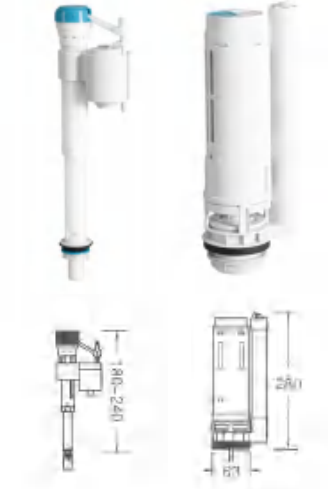

FILL VALVE CHARACTERISTIC

FLUsh VALVE CHARACTERISTIC

D-01

FILL VALVE
Size : 180-280mm

FLUSH VALVE
Size : 280x63mm

D-01a

FILL VALVE
Size : 180-240mm

FLUSH VALVE
Size : 280x63mm