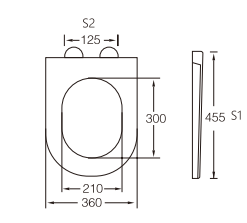

C-553

Material	UF	
Size	435x350mm	
Hinge Type	Top installation/Quick release	
Adjustable Distance		
Foot Model	S1	S2
QQ 5.5cm	400-470	55-195
QQ 6.5cm	390-480	35-215

C-560

Material	UF	
Size	455x360mm	
Hinge Type	Top installation/Quick release	
Adjustable Distance		
Foot Model	S1	S2
QQ 5cm	425-485	65-185
QQ 5.5cm	420-490	55-195
QQ 6.5cm	410-500	35-215