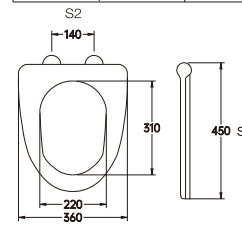

A-106

Material	PP	
Size	420x330mm	
Hinge Type	Top Installation/Quick release	
Adjustable Distance		
Foot Model	S1	S2
QQ 5cm	390-450	60-180
QQ 5.5cm	385-455	50-190
QQ 6.5cm	375-465	30-210

A-107

Material	PP	
Size	450x360mm	
Hinge Type	Top Installation/Quick release	
Adjustable Distance		
Foot Model	S1	S2
QQ 5cm	420-480	80-200
QQ 5.5cm	415-485	70-210
QQ 6.5cm	405-495	60-230

A-100

Material	PP	
Size	480x370mm	
Hinge Type	Top Installation/Quick release	
Adjustable Distance		
Foot Model	S1	S2
QQ 5cm	450-510	80-200
QQ 5.5cm	445-515	70-210
QQ 6.5cm	435-525	50-230

A-101

Material	PP	
Size	450x370mm	
Hinge Type	Top Installation/Quick release	
Adjustable Distance		
Foot Model	S1	S2
QQ 5cm	420-480	100-220
QQ 5.5cm	425-485	90-230
QQ 6.5cm	435-495	70-250

A-108

Material	PP	
Size	450x370mm	
Hinge Type	Top Installation/Quick release	
Adjustable Distance		
Foot Model	S1	S2
QQ 5cm	420-480	80-200
QQ 5.5cm	415-485	70-210
QQ 6.5cm	405-495	50-230

A-109

Material	PP	
Size	455x360mm	
Hinge Type	Top Installation/Quick release	
Adjustable Distance		
Foot Model	S1	S2
QQ 5cm	425-485	100-220
QQ 5.5cm	420-490	90-230
QQ 6.5cm	410-500	70-250

A-102

Material	PP	
Size	450x360mm	
Hinge Type	Top Installation/Quick release	
Adjustable Distance		
Foot Model	S1	S2
QQ 5cm	420-480	80-200
QQ 5.5cm	425-485	70-210
QQ 6.5cm	435-495	50-230

A-103

Material	PP	
Size	460x360mm	
Hinge Type	Top Installation/Quick release	
Adjustable Distance		
Foot Model	S1	S2
QQ 5cm	430-490	80-200
QQ 5.5cm	425-495	70-210
QQ 6.5cm	415-505	50-230