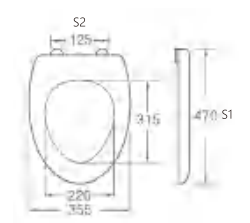

C-563

Material	UF	
Size	410x335mm	
Hinge Type	Top installation/Quick release	
Adjustable Distance		
Foot Model	S1	S2
QQ 5cm	380-440	65-185
QQ 5.5cm	375-445	55-195
QQ 6.5cm	365-455	35-215

C-556

Material	UF	
Size	470x355mm	
Hinge Type	Top installation/Quick release	
Adjustable Distance		
Foot Model	S1	S2
QQ 5.5cm	435-505	55-195
QQ 6.5cm	425-515	35-215