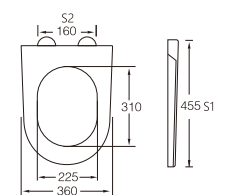

A-071

Material	PP	
Size	450x375mm	
Hinge Type	Top installation/Quick release	
Adjustable Distance		
Foot Model	S1	S2
QQ 5cm	420-480	80-200
QQ 5.5cm	415-485	70-210
QQ 6.5cm	405-495	50-230

A-078

Material	PP	
Size	450x375mm	
Hinge Type	Top installation/Quick release	
Adjustable Distance		
Foot Model	S1	S2
QQ 5cm	420-480	65-185
QQ 5.5cm	415-485	55-195
QQ 6.5cm	405-495	35-215

A-079

Material	PP	
Size	425x335mm	
Hinge Type	Top installation/Quick release	
Adjustable Distance		
Foot Model	S1	S2
QQ 5cm	395-455	80-200
QQ 5.5cm	390-460	70-210
QQ 6.5cm	380-470	50-230

A-080

Material	PP	
Size	420x345mm	
Hinge Type	Top installation/Quick release	
Adjustable Distance		
Foot Model	S1	S2
QQ 5cm	390-450	50-170
QQ 5.5cm	385-455	40-180
QQ 6.5cm	375-465	20-200

A-081

Material	PP	
Size	470x365mm	
Hinge Type	Top installation/Quick release	
Adjustable Distance		
Foot Model	S1	S2
QQ 5cm	440-500	100-220
QQ 5.5cm	435-505	90-230
QQ 6.5cm	425-515	70-250

A-088

Material	PP	
Size	455x365mm	
Hinge Type	Top installation/Quick release	
Adjustable Distance		
Foot Model	S1	S2
QQ 5cm	425-485	80-200
QQ 5.5cm	420-490	70-210
QQ 6.5cm	410-500	50-230

A-089

Material	PP	
Size	455x360mm	
Hinge Type	Top installation/Quick release	
Adjustable Distance		
Foot Model	S1	S2
QQ 5cm	425-485	100-220
QQ 5.5cm	420-490	90-230
QQ 6.5cm	410-500	70-250

A-082

Material	PP	
Size	455x355mm	
Hinge Type	Top installation/Quick release	
Adjustable Distance		
Foot Model	S1	S2
QQ 5cm	425-485	70-190
QQ 5.5cm	420-490	60-200
QQ 6.5cm	410-500	40-220