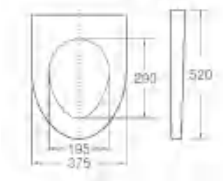

- REAR WASH
- LADY WASH
- WATER TEMPERATURE
- ADJUSTABLE SEAT HEATING TEMPERATURE

G-02

Name	Heated seat toilet seat cover
Size	520x375mm
Function	Manual button / Soft close Heated seat / Night light

Name	Sterilizing toilet seat cover
Size	520x375mm
Function	Sterilize

Name	Intelligent thermostatic toilet seat cover
Size	530x470x170mm
Function	Seat Temperature / Air Temperature Water Temperature / Water Pressure / Warm Air Light / Child / Auto / Women / Hip

G-05

Name	Changing film toilet seat cover
Size	495x400mm
Function	Manual button / Soft close Heated seat / Changing film

Name	Intelligent thermostatic toilet seat cover	
Size	450x380mm	
Function	Seat Heating / Light	
Adjustable Distance		
Foot Model	S1	S2
QQ 5.5cm	415-485	55-195
QQ 6.5cm	405-495	35-215

Name	Intelligent thermostatic toilet seat cover
Size	520x365x150mm
Function	Seat Temperature / Air Temperature Water Temperature / Water Pressure Warm Air / Light / Child / Auto / Women Hip / Rotation Button

Name	Intelligent thermostatic toilet seat cover
Size	530x470x170mm
Function	Seat Temperature / Air Temperature Water Temperature / Water Pressure Warm Air / Light / Child / Auto Women / Hip

Name	Intelligent thermostatic toilet seat cover	
Size	450x360mm	
Function	Seat Heating / Light	
Adjustable Distance		
Foot Model	S1	S2
QQ 5cm	420-480	80-200
QQ 5.5cm	415-485	70-210
QQ 6.5cm	405-495	40-230

Name	Intelligent thermostatic toilet seat cover	
Size	455x360mm	
Function	Seat Heating / Light	
Adjustable Distance		
Foot Model	S1	S2
QQ 5cm	425-485	80-200
QQ 5.5cm	420-490	70-210
QQ 6.5cm	410-500	40-230

Name	Intelligent thermostatic toilet seat cover
Size	505x380x160mm
Function	Seat Temperature / Air Temperature Water Temperature / Water Pressure Warm Air / Light / Child / Auto / Women Hip / Rotation Button