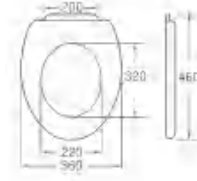

Material	PP
Size	460x360mm
Foot Model	
☐ Long foot	☐ Short foot
☐ Lengthened foot	
☐ Widen the long legs	
☐ Widen the extended feet	
☐ Widen the expansion feet	
☐ No Straight expansion	
☐ Slow down	☐ Buffer mute