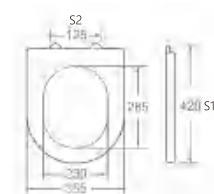

A-118

Material	PP	
Size	445x345mm	
Hinge Type	Top Installation/Quick release	
Adjustable Distance		
Foot Model	S1	S2
QQ 5cm	415-475	80-200
QQ 5.5cm	410-480	70-210
QQ 6.5cm	400-490	50-230

A-222

Material	PP	
Size	460x350mm	
Foot Model		
<input checked="" type="checkbox"/> Long foot	<input checked="" type="checkbox"/> Short foot	
<input checked="" type="checkbox"/> Lengthened foot		
<input checked="" type="checkbox"/> Widen the long legs		
<input checked="" type="checkbox"/> Widen the extended feet		
<input checked="" type="checkbox"/> Widen the expansion feet		
<input checked="" type="checkbox"/> No Straight expansion		
<input checked="" type="checkbox"/> Slow down	<input checked="" type="checkbox"/> Buffer mute	

A-507

Material	PP	
Size	470x360mm	
Hinge Type	Top installation/Quick release	
Adjustable Distance		
Foot Model	S1	S2
QQ 5.5cm	435-505	55-195
QQ 6.5cm	425-515	35-215

A-508

Material	PP	
Size	435x350mm	
Hinge Type	Top installation/Quick release	
Adjustable Distance		
Foot Model	S1	S2
QQ 5.5cm	400-470	55-195
QQ 6.5cm	390-480	35-215

A-509

Material	PP	
Size	460x365mm	
Hinge Type	Top installation/Quick release	
Adjustable Distance		
Foot Model	S1	S2
QQ 5.5cm	425-495	55-195
QQ 6.5cm	415-505	35-215

A-510

Material	PP	
Size	460x360mm	
Hinge Type	Top installation/Quick release	
Adjustable Distance		
Foot Model	S1	S2
QQ 5.5cm	425-495	55-195
QQ 6.5cm	415-505	35-215

A-517

Material	PP	
Size	420x355mm	
Hinge Type	Top installation/Quick release	
Adjustable Distance		
Foot Model	S1	S2
QQ 5.5cm	385-455	55-195
QQ 6.5cm	375-465	35-215

A-518

Material	PP	
Size	470x360mm	
Hinge Type	Top installation/Quick release	
Adjustable Distance		
Foot Model	S1	S2
QQ 5.5cm	435-505	55-195
QQ 6.5cm	425-515	35-215