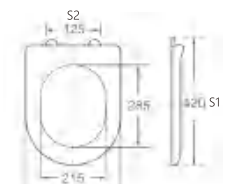

A-116

Material	PP	
Size	410x365mm	
Hinge Type	Top Installation/Quick release	
Adjustable Distance		
Foot Model	S1	S2
QQ 5cm	380-440	75-195
QQ 5.5cm	375-445	65-205
QQ 6.5cm	365-455	45-225

A-117

Material	PP	
Size	470x360mm	
Hinge Type	Top installation/Quick release	
Adjustable Distance		
Foot Model	S1	S2
QQ 5cm	440-500	65-185
QQ 5.5cm	435-505	55-195
QQ 6.5cm	425-515	35-215

A-505

Material	PP	
Size	440x335mm	
Hinge Type	Top installation/Quick release	
Adjustable Distance		
Foot Model	S1	S2
QQ 5.5cm	405-475	55-195
QQ 6.5cm	395-485	35-215

A-506

Material	PP	
Size	420x335mm	
Hinge Type	Top installation/Quick release	
Adjustable Distance		
Foot Model	S1	S2
QQ 5.5cm	385-455	55-195
QQ 6.5cm	375-465	35-215