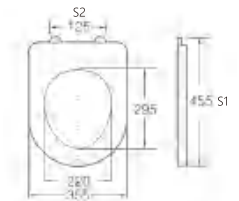

A-501

Material	PP	
Size	450x380mm	
Hinge Type	Top installation/Quick release	
Adjustable Distance		
Foot Model	S1	S2
QQ 5.5cm	415-485	55-195
QQ 6.5cm	405-495	35-215

A-502

Material	PP	
Size	430x345mm	
Hinge Type	Top installation/Quick release	
Adjustable Distance		
Foot Model	S1	S2
QQ 5.5cm	395-465	55-195
QQ 6.5cm	385-475	35-215

A-114

Material	PP	
Size	455x360mm	
Hinge Type	Top Installation/Quick release	
Adjustable Distance		
Foot Model	S1	S2
QQ 5cm	425-485	70-190
QQ 5.5cm	420-490	60-200
QQ 6.5cm	410-500	40-220

A-115

Material	PP	
Size	420x355mm	
Hinge Type	Top installation/Quick release	
Adjustable Distance		
Foot Model	S1	S2
QQ 5cm	390-450	80-200
QQ 5.5cm	385-455	70-210
QQ 6.5cm	375-465	50-230

A-503

Material	PP	
Size	450x350mm	
Hinge Type	Top installation/Quick release	
Adjustable Distance		
Foot Model	S1	S2
QQ 5.5cm	415-485	55-195
QQ 6.5cm	405-495	35-215

A-504

Material	PP	
Size	455x355mm	
Hinge Type	Top installation/Quick release	
Adjustable Distance		
Foot Model	S1	S2
QQ 5.5cm	420-490	55-195
QQ 6.5cm	410-500	35-215

A-116

Material	PP	
Size	410x365mm	
Hinge Type	Top Installation/Quick release	
Adjustable Distance		
Foot Model	S1	S2
QQ 5cm	380-440	75-195
QQ 5.5cm	375-445	65-205
QQ 6.5cm	365-455	45-225

A-117

Material	PP	
Size	470x360mm	
Hinge Type	Top installation/Quick release	
Adjustable Distance		
Foot Model	S1	S2
QQ 5cm	440-500	65-185
QQ 5.5cm	435-505	55-195
QQ 6.5cm	425-515	35-215