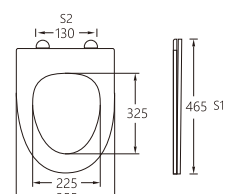

AS-006

Material	PP	
Size	460x360mm	
Hinge Type	Top installation/Quick release	
Adjustable Distance		
Foot Model	S1	S2
QQ 5cm	430-490	60-180
QQ 5.5cm	425-495	50-190
QQ 6.5cm	415-505	30-210

AS-007

Material	PP	
Size	470x400mm	
Hinge Type	Top installation/Quick release	
Adjustable Distance		
Foot Model	S1	S2
QQ 5cm	440-500	80-200
QQ 5.5cm	435-505	70-210
QQ 6.5cm	425-515	50-230

903

Material	UP	
Size	440x360mm	
Hinge Type	Top installation/Quick release	
Adjustable Distance		
Foot Model	S1	S2
QQ 5.5cm	405-475	100-240
QQ 6.5cm	395-485	80-260

904

Material	UP	
Size	485x375mm	
Hinge Type	Top installation/Quick release	
Adjustable Distance		
Foot Model	S1	S2
QQ 5cm	455-515	70-190
QQ 5.5cm	450-520	60-200
QQ 6.5cm	440-530	40-220

905

Material	UP	
Size	440x365mm	
Hinge Type	Top installation/Quick release	
Adjustable Distance		
Foot Model	S1	S2
QQ 5.5cm	405-475	55-195
QQ 6.5cm	395-485	35-215

906

Material	UP	
Size	465x355mm	
Hinge Type	Top installation/Quick release	
Adjustable Distance		
Foot Model	S1	S2
QQ 5cm	435-495	70-190
QQ 5.5cm	430-500	60-200
QQ 6.5cm	420-510	40-220