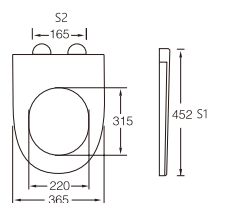

Material	UF	
Size	452x365mm	
Hinge Type	Top installation/Quick release	
Adjustable Distance		
Foot Model	S1	S2
QQ 5cm	422-482	105-225
QQ 5.5cm	417-487	95-235
QQ 6.5cm	407-497	75-255