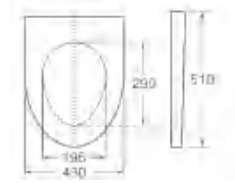

Name	Intelligent thermostatic toilet seat cover
Size	510x430mm
Function	Cleaning the buttocks / Lady wash / Nozzle self-cleaning / Soft close / Heated seat / Warm water cleansing