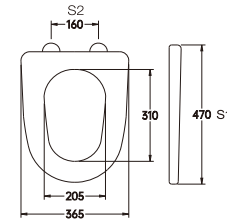

A-076

Material	PP	
Size	450x345mm	
Hinge Type	Top installation/Quick release	
Adjustable Distance		
Foot Model	S1	S2
QQ 5cm	420-480	80-200
QQ 5.5cm	415-485	70-210
QQ 6.5cm	405-495	50-230

A-077

Material	PP	
Size	450x375mm	
Hinge Type	Top installation/Quick release	
Adjustable Distance		
Foot Model	S1	S2
QQ 5cm	420-480	65-185
QQ 5.5cm	415-485	55-195
QQ 6.5cm	405-495	35-215

A-071

Material	PP	
Size	450x375mm	
Hinge Type	Top installation/Quick release	
Adjustable Distance		
Foot Model	S1	S2
QQ 5cm	420-480	80-200
QQ 5.5cm	415-485	70-210
QQ 6.5cm	405-495	50-230

A-078

Material	PP	
Size	450x375mm	
Hinge Type	Top installation/Quick release	
Adjustable Distance		
Foot Model	S1	S2
QQ 5cm	420-480	65-185
QQ 5.5cm	415-485	55-195
QQ 6.5cm	405-495	35-215

A-079

Material	PP	
Size	425x335mm	
Hinge Type	Top installation/Quick release	
Adjustable Distance		
Foot Model	S1	S2
QQ 5cm	395-455	80-200
QQ 5.5cm	390-460	70-210
QQ 6.5cm	380-470	50-230

A-080

Material	PP	
Size	420x345mm	
Hinge Type	Top installation/Quick release	
Adjustable Distance		
Foot Model	S1	S2
QQ 5cm	390-450	50-170
QQ 5.5cm	385-455	40-180
QQ 6.5cm	375-465	20-200

A-081

Material	PP	
Size	470x365mm	
Hinge Type	Top installation/Quick release	
Adjustable Distance		
Foot Model	S1	S2
QQ 5cm	440-500	100-220
QQ 5.5cm	435-505	90-230
QQ 6.5cm	425-515	70-250

A-088

Material	PP	
Size	455x365mm	
Hinge Type	Top installation/Quick release	
Adjustable Distance		
Foot Model	S1	S2
QQ 5cm	425-485	80-200
QQ 5.5cm	420-490	70-210
QQ 6.5cm	410-500	50-230