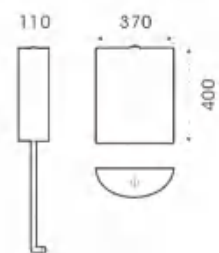

B-007

Name	Water tank
Size	375x400x120mm
Displacement	3/6L adjustable
Installation	Wall-mounted installation
Flush	Washdown
Accessories	Drainage tail throat / hook / Screw / Sealing washer

B-008

Name	Water tank
Size	370x400x110mm
Displacement	3/6L adjustable
Installation	Wall-mounted installation
Flush	Washdown
Accessories	Drainage tail throat / hook / Screw / Sealing washer