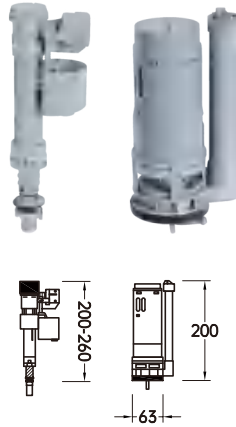

FLUSH VALVE
Size : 280x63mm

R-02

TOP FILTER FILL VALVE
Size : 200-290mm

FLUSH VALVE
Size : 240x63mm

R-03

TOP FILTER FILL VALVE
Size : 200-260mm

FLUSH VALVE
Size : 200x63mm

B-001