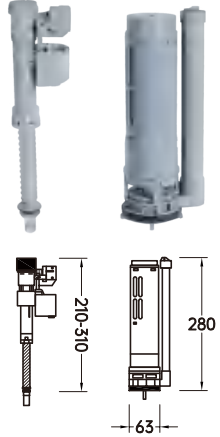

R-01

TOP FILTER FILL VALVE
Size : 210-310mm

FLUSH VALVE
Size : 280x63mm