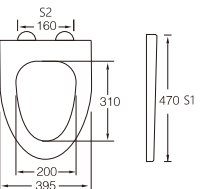

Material	UF	
Size	470x395mm	
Hinge Type	Top installation/Quick release	
Adjustable Distance		
Foot Model	S1	S2
QQ 5cm	440-500	100-220
QQ 5.5cm	435-505	90-230
QQ 6.5cm	425-515	70-250