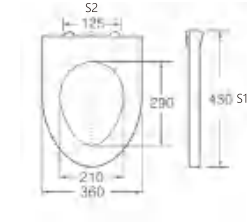

C-551

Material	UF	
Size	440x390mm	
Hinge Type	Top installation/Quick release	
Adjustable Distance		
Foot Model	S1	S2
QQ 5.5cm	405-475	55-195
QQ 6.5cm	395-485	35-215

C-558

Material	UF	
Size	430x360mm	
Hinge Type	Top installation/Quick release	
Adjustable Distance		
Foot Model	S1	S2
QQ 5.5cm	395-465	55-195
QQ 6.5cm	385-475	35-215