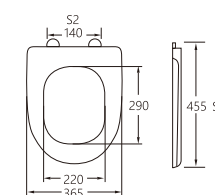

A-071

Material	PP	
Size	450x375mm	
Hinge Type	Top installation/Quick release	
Adjustable Distance		
Foot Model	S1	S2
QQ 5cm	420-480	80-200
QQ 5.5cm	415-485	70-210
QQ 6.5cm	405-495	50-230

A-078

Material	PP	
Size	450x375mm	
Hinge Type	Top installation/Quick release	
Adjustable Distance		
Foot Model	S1	S2
QQ 5cm	420-480	65-185
QQ 5.5cm	415-485	55-195
QQ 6.5cm	405-495	35-215

A-079

Material	PP	
Size	425x335mm	
Hinge Type	Top installation/Quick release	
Adjustable Distance		
Foot Model	S1	S2
QQ 5cm	395-455	80-200
QQ 5.5cm	390-460	70-210
QQ 6.5cm	380-470	50-230

A-080

Material	PP	
Size	420x345mm	
Hinge Type	Top installation/Quick release	
Adjustable Distance		
Foot Model	S1	S2
QQ 5cm	390-450	50-170
QQ 5.5cm	385-455	40-180
QQ 6.5cm	375-465	20-200

A-081

Material	PP	
Size	470x365mm	
Hinge Type	Top installation/Quick release	
Adjustable Distance		
Foot Model	S1	S2
QQ 5cm	440-500	100-220
QQ 5.5cm	435-505	90-230
QQ 6.5cm	425-515	70-250

A-088

Material	PP	
Size	455x365mm	
Hinge Type	Top installation/Quick release	
Adjustable Distance		
Foot Model	S1	S2
QQ 5cm	425-485	80-200
QQ 5.5cm	420-490	70-210
QQ 6.5cm	410-500	50-230

A-089

Material	PP	
Size	455x360mm	
Hinge Type	Top installation/Quick release	
Adjustable Distance		
Foot Model	S1	S2
QQ 5cm	425-485	100-220
QQ 5.5cm	420-490	90-230
QQ 6.5cm	410-500	70-250

A-082

Material	PP	
Size	455x355mm	
Hinge Type	Top installation/Quick release	
Adjustable Distance		
Foot Model	S1	S2
QQ 5cm	425-485	70-190
QQ 5.5cm	420-490	60-200
QQ 6.5cm	410-500	40-220