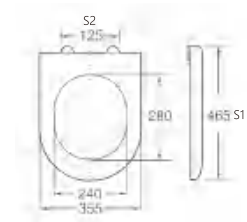

Material	UF	
Size	465x355mm	
Hinge Type	Top installation/Quick release	
Adjustable Distance		
Foot Model	S1	S2
QQ 5.5cm	430-500	55-195
QQ 6.5cm	420-510	35-215