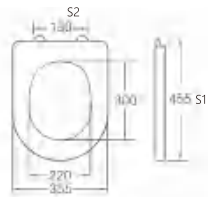

A-079

Material	PP	
Size	425x335mm	
Hinge Type	Top installation/Quick release	
Adjustable Distance		
Foot Model	S1	S2
QQ 5cm	395-455	80-200
QQ 5.5cm	390-460	70-210
QQ 6.5cm	380-470	50-230

A-080

Material	PP	
Size	420x345mm	
Hinge Type	Top installation/Quick release	
Adjustable Distance		
Foot Model	S1	S2
QQ 5cm	390-450	50-170
QQ 5.5cm	385-455	40-180
QQ 6.5cm	375-465	20-200

A-081

Material	PP	
Size	470x365mm	
Hinge Type	Top installation/Quick release	
Adjustable Distance		
Foot Model	S1	S2
QQ 5cm	440-500	100-220
QQ 5.5cm	435-505	90-230
QQ 6.5cm	425-515	70-250

A-088

Material	PP	
Size	455x365mm	
Hinge Type	Top installation/Quick release	
Adjustable Distance		
Foot Model	S1	S2
QQ 5cm	425-485	80-200
QQ 5.5cm	420-490	70-210
QQ 6.5cm	410-500	50-230

A-089

Material	PP	
Size	455x360mm	
Hinge Type	Top installation/Quick release	
Adjustable Distance		
Foot Model	S1	S2
QQ 5cm	425-485	100-220
QQ 5.5cm	420-490	90-230
QQ 6.5cm	410-500	70-250

A-082

Material	PP	
Size	455x355mm	
Hinge Type	Top installation/Quick release	
Adjustable Distance		
Foot Model	S1	S2
QQ 5cm	425-485	70-190
QQ 5.5cm	420-490	60-200
QQ 6.5cm	410-500	40-220

A-083

Material	PP	
Size	450x355mm	
Hinge Type	Top installation/Quick release	
Adjustable Distance		
Foot Model	S1	S2
QQ 5cm	420-480	85-145
QQ 5.5cm	415-485	75-155
QQ 6.5cm	405-495	55-175

A-090 (Dual)

Material	PP	
Size	470x365mm	
Foot Model		
<input type="checkbox"/> Long foot	<input type="checkbox"/> Short foot	
<input type="checkbox"/> Extended feet		
<input type="checkbox"/> Widen the long legs		
<input type="checkbox"/> Widen the extended feet		
<input type="checkbox"/> Widen the expansion feet		
<input type="checkbox"/> No stretched inflation		
<input type="checkbox"/> Slow down	<input type="checkbox"/> Buffer mute	