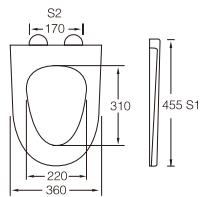

Material	UF	
Size	445x360mm	
Hinge Type	Top installation/Quick release	
Adjustable Distance		
Foot Model	S1	S2
QQ 5cm	415-475	65-185
QQ 5.5cm	410-480	55-195
QQ 6.5cm	400-490	35-215

Material	UF	
Size	455x360mm	
Hinge Type	Top installation/Quick release	
Adjustable Distance		
Foot Model	S1	S2
QQ 5cm	425-485	65-185
QQ 5.5cm	420-490	55-195
QQ 6.5cm	410-500	35-215

Material	UF	
Size	465x370mm	
Hinge Type	Top installation/Quick release	
Adjustable Distance		
Foot Model	S1	S2
QQ 5cm	435-495	95-215
QQ 5.5cm	430-500	85-225
QQ 6.5cm	420-510	65-245

Material	UF	
Size	455x360mm	
Hinge Type	Top installation/Quick release	
Adjustable Distance		
Foot Model	S1	S2
QQ 5cm	425-485	110-230
QQ 5.5cm	420-490	100-240
QQ 6.5cm	410-500	80-260

Material	UF	
Size	450x350mm	
Hinge Type	Top installation/Quick release	
Adjustable Distance		
Foot Model	S1	S2
QQ 5cm	420-480	65-185
QQ 5.5cm	415-485	55-195
QQ 6.5cm	405-495	35-215

UF COVER PLATE CHARACTERISTIC

Material	UF	
Size	445x380mm	
Hinge Type	Top installation/Quick release	
Adjustable Distance		
Foot Model	S1	S2
QQ 5cm	415-475	120-240
QQ 5.5cm	410-480	110-250
QQ 6.5cm	400-490	90-270

Material	UF	
Size	465x395mm	
Hinge Type	Top installation/Quick release	
Adjustable Distance		
Foot Model	S1	S2
QQ 5cm	435-495	65-185
QQ 5.5cm	430-500	55-195
QQ 6.5cm	420-510	35-215

Material	UF	
Size	450x355mm	
Hinge Type	Top installation/Quick release	
Adjustable Distance		
Foot Model	S1	S2
QQ 5cm	420-480	130-250
QQ 5.5cm	415-485	120-260
QQ 6.5cm	405-495	100-280

Material	UF	
Size	465x395mm	
Hinge Type	Top installation/Quick release	
Adjustable Distance		
Foot Model	S1	S2
QQ 5cm	435-495	65-185
QQ 5.5cm	430-500	55-195
QQ 6.5cm	420-510	35-215

duropIAsT
Hard surface, Scratch resistant

no color chAnge
Ceramic feeling, looks integrated with ceramic