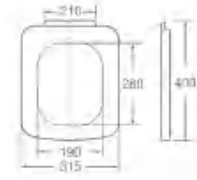

Material	PP
Size	400x315mm
Foot Model	
☐ Long foot	☐ Short foot
☐ Extended feet	
☐ Widen the long legs	
☐ Widen the extended feet	
☐ Widen the expansion feet	
☐ No stretched inflation	
☐ Slow down	☐ Buffer mute