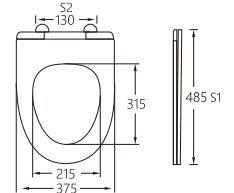

AS-004

Material	PP	
Size	460x360mm	
Hinge Type	Top installation/Quick release	
Adjustable Distance		
Foot Model	S1	S2
QQ 5cm	430-490	70-190
QQ 5.5cm	425-495	60-200
QQ 6.5cm	415-505	40-220

AS-005

Material	PP	
Size	470x370mm	
Hinge Type	Top installation/Quick release	
Adjustable Distance		
Foot Model	S1	S2
QQ 5cm	440-500	80-200
QQ 5.5cm	435-505	70-210
QQ 6.5cm	425-515	50-230

901

Material	UP	
Size	430x360mm	
Hinge Type	Top installation/Quick release	
Adjustable Distance		
Foot Model	S1	S2
QQ 5cm	400-460	110-230
QQ 5.5cm	395-465	100-240
QQ 6.5cm	385-475	80-260

902

Material	UP	
Size	430x355mm	
Hinge Type	Top installation/Quick release	
Adjustable Distance		
Foot Model	S1	S2
QQ 5.5cm	395-465	55-195
QQ 6.5cm	385-475	35-215

AS-006

Material	PP	
Size	460x360mm	
Hinge Type	Top installation/Quick release	
Adjustable Distance		
Foot Model	S1	S2
QQ 5cm	430-490	60-180
QQ 5.5cm	425-495	50-190
QQ 6.5cm	415-505	30-210

AS-007

Material	PP	
Size	470x400mm	
Hinge Type	Top installation/Quick release	
Adjustable Distance		
Foot Model	S1	S2
QQ 5cm	440-500	80-200
QQ 5.5cm	435-505	70-210
QQ 6.5cm	425-515	50-230

903

Material	UP	
Size	440x360mm	
Hinge Type	Top installation/Quick release	
Adjustable Distance		
Foot Model	S1	S2
QQ 5.5cm	405-475	100-240
QQ 6.5cm	395-485	80-260

904

Material	UP	
Size	485x375mm	
Hinge Type	Top installation/Quick release	
Adjustable Distance		
Foot Model	S1	S2
QQ 5cm	455-515	70-190
QQ 5.5cm	450-520	60-200
QQ 6.5cm	440-530	40-220