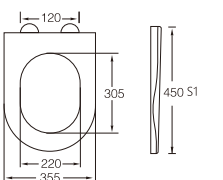

A-529

Material	PP	
Size	465x365mm	
Hinge Type	Top installation/Quick release	
Adjustable Distance		
Foot Model	S1	S2
QQ 5.5cm	430-500	55-195
QQ 6.5cm	420-510	35-215

A-530

Material	PP	
Size	420x370mm	
Hinge Type	Top installation/Quick release	
Adjustable Distance		
Foot Model	S1	S2
QQ 5cm	390-450	85-205
QQ 5.5cm	385-455	75-215
QQ 6.5cm	375-465	55-235

A-669

Material	PP	
Size	440x370mm	
Hinge Type	Top installation/Quick release	
Adjustable Distance		
Foot Model	S1	S2
QQ 5cm	410-470	65-185
QQ 5.5cm	405-475	55-195
QQ 6.5cm	395-485	35-215

AS-001

Material	PP	
Size	450x355mm	
Hinge Type	Top installation/Quick release	
Adjustable Distance		
Foot Model	S1	S2
QQ 5cm	420-480	60-180
QQ 5.5cm	415-485	50-190
QQ 6.5cm	405-495	30-210

A-532

Material	PP	
Size	445x360mm	
Hinge Type	Top installation/Quick release	
Adjustable Distance		
Foot Model	S1	S2
QQ 5cm	415-475	65-185
QQ 5.5cm	410-480	55-195
QQ 6.5cm	400-490	35-215

A-222

Material	PP	
Size	460x350mm	
Foot Model		
<input type="checkbox"/> Long foot	<input type="checkbox"/> Short foot	
Adjustable Distance		
<input type="checkbox"/> Lengthened foot		
<input type="checkbox"/> Widen the long legs		
<input type="checkbox"/> Widen the extended feet		
<input type="checkbox"/> Widen the expansion feet		
<input type="checkbox"/> No Straight expansion		
<input type="checkbox"/> Slow down	<input type="checkbox"/> Buffer mute	