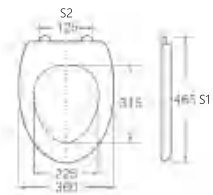

A-513

Material	PP	
Size	445x360mm	
Hinge Type	Top installation/Quick release	
Adjustable Distance		
Foot Model	S1	S2
QQ 5.5cm	410-480	55-195
QQ 6.5cm	400-490	35-215

A-514

Material	PP	
Size	420x340mm	
Hinge Type	Top installation/Quick release	
Adjustable Distance		
Foot Model	S1	S2
QQ 5.5cm	385-455	55-195
QQ 6.5cm	375-465	35-215

A-521

Material	PP	
Size	450x355mm	
Hinge Type	Top installation/Quick release	
Adjustable Distance		
Foot Model	S1	S2
QQ 5.5cm	415-485	55-195
QQ 6.5cm	405-495	35-215

A-522

Material	PP	
Size	450x355mm	
Hinge Type	Top installation/Quick release	
Adjustable Distance		
Foot Model	S1	S2
QQ 5.5cm	415-485	55-195
QQ 6.5cm	405-495	35-215

A-515

Material	PP	
Size	485x380mm	
Hinge Type	Top installation/Quick release	
Adjustable Distance		
Foot Model	S1	S2
QQ 5.5cm	450-515	55-195
QQ 6.5cm	440-525	35-215

A-516

Material	PP	
Size	465x360mm	
Hinge Type	Top installation/Quick release	
Adjustable Distance		
Foot Model	S1	S2
QQ 5.5cm	430-500	55-195
QQ 6.5cm	420-510	35-215