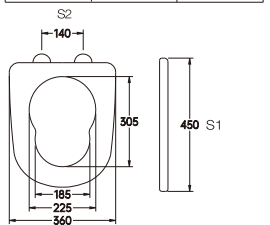

A-104

Material	PP	
Size	430x345mm	
Hinge Type	Top Installation/Quick release	
Adjustable Distance		
Foot Model	S1	S2
QQ 5cm	400-460	70-220
QQ 5.5cm	395-465	60-200
QQ 6.5cm	385-475	40-220

A-105

Material	PP	
Size	460x355mm	
Hinge Type	Top Installation/Quick release	
Adjustable Distance		
Foot Model	S1	S2
QQ 5cm	430-490	95-215
QQ 5.5cm	435-495	85-225
QQ 6.5cm	445-505	65-245

A-098

Material	PP	
Size	465x365mm	
Hinge Type	Top Installation/Quick release	
Adjustable Distance		
Foot Model	S1	S2
QQ 5cm	435-495	80-200
QQ 5.5cm	430-500	70-210
QQ 6.5cm	420-510	50-230

A-099

Material	PP	
Size	433x330mm	
Foot Model		
<input type="checkbox"/> Long foot	<input type="checkbox"/> Short foot	
<input type="checkbox"/> Extended feet		
<input type="checkbox"/> Widen the long legs		
<input type="checkbox"/> Widen the extended feet		
<input type="checkbox"/> Widen the expansion feet		
<input type="checkbox"/> No stretched inflation		
<input type="checkbox"/> Slow down	<input type="checkbox"/> Buffer mute	

A-106

Material	PP	
Size	420x330mm	
Hinge Type	Top Installation/Quick release	
Adjustable Distance		
Foot Model	S1	S2
QQ 5cm	390-450	60-180
QQ 5.5cm	385-455	50-190
QQ 6.5cm	375-465	30-210

A-107

Material	PP	
Size	450x360mm	
Hinge Type	Top Installation/Quick release	
Adjustable Distance		
Foot Model	S1	S2
QQ 5cm	420-480	80-200
QQ 5.5cm	415-485	70-210
QQ 6.5cm	405-495	60-230

A-100

Material	PP	
Size	480x370mm	
Hinge Type	Top Installation/Quick release	
Adjustable Distance		
Foot Model	S1	S2
QQ 5cm	450-510	80-200
QQ 5.5cm	445-515	70-210
QQ 6.5cm	435-525	50-230

A-101

Material	PP	
Size	450x370mm	
Hinge Type	Top Installation/Quick release	
Adjustable Distance		
Foot Model	S1	S2
QQ 5cm	420-480	100-220
QQ 5.5cm	425-485	90-230
QQ 6.5cm	435-495	70-250