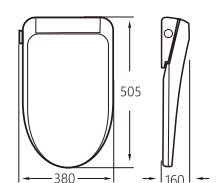

Name	Intelligent thermostatic toilet seat cover
Size	505x380x160mm
Function	Seat Temperature / Air Temperature Water Temperature / Water Pressure Warm Air / Light / Child / Auto / Women Hip / Rotation Button