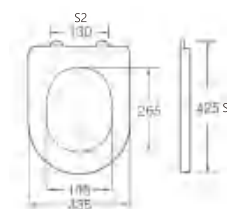

Material	UF	
Size	425x335mm	
Hinge Type	Top installation/Quick release	
Adjustable Distance		
Foot Model	S1	S2
QQ 5cm	395-455	70-190
QQ 5.5cm	390-460	60-200
QQ 6.5cm	380-470	40-220