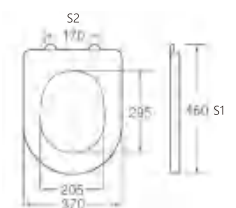

C-011

Material	UF	
Size	460x370mm	
Hinge Type	Top installation/Quick release	
Adjustable Distance		
Foot Model	S1	S2
QQ 5cm	430-490	80-200
QQ 5.5cm	425-495	70-210
QQ 6.5cm	415-505	50-230

C-004

Material	UF	
Size	460x370mm	
Hinge Type	Top installation/Quick release	
Adjustable Distance		
Foot Model	S1	S2
QQ 5cm	430-490	110-230
QQ 5.5cm	425-495	100-240
QQ 6.5cm	415-505	80-260