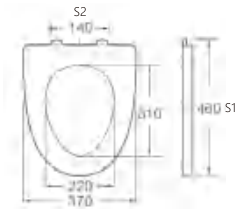

Material	UF	
Size	460x370mm	
Hinge Type	Top installation/Quick release	
Adjustable Distance		
Foot Model	S1	S2
QQ 5cm	430-490	80-200
QQ 5.5cm	425-495	70-210
QQ 6.5cm	415-505	50-230