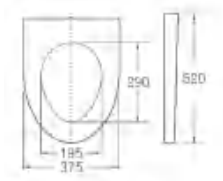

G-03

Name	Sterilizing toilet seat cover
Size	520x375mm
Function	Sterilize

G-07

Name	Intelligent thermostatic toilet seat cover
Size	530x470x170mm
Function	Seat Temperature / Air Temperature Water Temperature / Water Pressure / Warm Air Light / Child / Auto / Women / Hip