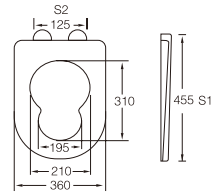

Material	UF	
Size	455x360mm	
Hinge Type	Top installation/Quick release	
Adjustable Distance		
Foot Model	S1	S2
QQ 5cm	425-485	65-185
QQ 5.5cm	420-490	55-195
QQ 6.5cm	410-500	35-215