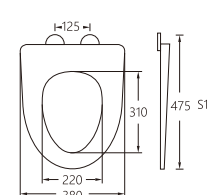

A-513

Material	PP	
Size	445x360mm	
Hinge Type	Top installation/Quick release	
Adjustable Distance		
Foot Model	S1	S2
QQ 5.5cm	410-480	55-195
QQ 6.5cm	400-490	35-215

A-514

Material	PP	
Size	420x340mm	
Hinge Type	Top installation/Quick release	
Adjustable Distance		
Foot Model	S1	S2
QQ 5.5cm	385-455	55-195
QQ 6.5cm	375-465	35-215

A-521

Material	PP	
Size	450x355mm	
Hinge Type	Top installation/Quick release	
Adjustable Distance		
Foot Model	S1	S2
QQ 5.5cm	415-485	55-195
QQ 6.5cm	405-495	35-215

A-522

Material	PP	
Size	450x355mm	
Hinge Type	Top installation/Quick release	
Adjustable Distance		
Foot Model	S1	S2
QQ 5.5cm	415-485	55-195
QQ 6.5cm	405-495	35-215

A-515

Material	PP	
Size	485x380mm	
Hinge Type	Top installation/Quick release	
Adjustable Distance		
Foot Model	S1	S2
QQ 5.5cm	450-515	55-195
QQ 6.5cm	440-525	35-215

A-516

Material	PP	
Size	465x360mm	
Hinge Type	Top installation/Quick release	
Adjustable Distance		
Foot Model	S1	S2
QQ 5.5cm	430-500	55-195
QQ 6.5cm	420-510	35-215

A-523

Material	PP	
Size	465x360mm	
Hinge Type	Top installation/Quick release	
Adjustable Distance		
Foot Model	S1	S2
QQ 5.5cm	430-500	55-195
QQ 6.5cm	420-510	35-215

A-524

Material	PP	
Size	475x380mm	
Hinge Type	Top installation/Quick release	
Adjustable Distance		
Foot Model	S1	S2
QQ 5.5cm	440-510	55-195
QQ 6.5cm	430-520	35-215