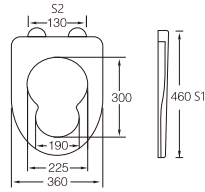

A-669

Material	PP	
Size	440x370mm	
Hinge Type	Top installation/Quick release	
Adjustable Distance		
Foot Model	S1	S2
QQ 5cm	410-470	65-185
QQ 5.5cm	405-475	55-195
QQ 6.5cm	395-485	35-215

AS-001

Material	PP	
Size	450x355mm	
Hinge Type	Top installation/Quick release	
Adjustable Distance		
Foot Model	S1	S2
QQ 5cm	420-480	60-180
QQ 5.5cm	415-485	50-190
QQ 6.5cm	405-495	30-210

A-532

Material	PP	
Size	445x360mm	
Hinge Type	Top installation/Quick release	
Adjustable Distance		
Foot Model	S1	S2
QQ 5cm	415-475	65-185
QQ 5.5cm	410-480	55-195
QQ 6.5cm	400-490	35-215

A-222

Material	PP	
Size	460x350mm	
Foot Model		
<input type="checkbox"/> Long foot	<input type="checkbox"/> Short foot	
Adjustable Distance		
<input type="checkbox"/> Lengthened foot		
<input type="checkbox"/> Widen the long legs		
<input type="checkbox"/> Widen the extended feet		
<input type="checkbox"/> Widen the expansion feet		
<input type="checkbox"/> No Straight expansion		
<input type="checkbox"/> Slow down	<input type="checkbox"/> Buffer mute	

AS-002

Material	PP	
Size	450x370mm	
Hinge Type	Top installation/Quick release	
Adjustable Distance		
Foot Model	S1	S2
QQ 5cm	420-480	60-180
QQ 5.5cm	415-485	50-190
QQ 6.5cm	405-495	30-210

AS-003

Material	PP	
Size	470x355mm	
Hinge Type	Top installation/Quick release	
Adjustable Distance		
Foot Model	S1	S2
QQ 5cm	440-500	60-180
QQ 5.5cm	435-505	50-190
QQ 6.5cm	425-515	30-210

AS-004

Material	PP	
Size	460x360mm	
Hinge Type	Top installation/Quick release	
Adjustable Distance		
Foot Model	S1	S2
QQ 5cm	430-490	70-190
QQ 5.5cm	425-495	60-200
QQ 6.5cm	415-505	40-220

AS-005

Material	PP	
Size	470x370mm	
Hinge Type	Top installation/Quick release	
Adjustable Distance		
Foot Model	S1	S2
QQ 5cm	440-500	80-200
QQ 5.5cm	435-505	70-210
QQ 6.5cm	425-515	50-230