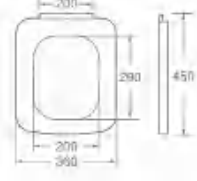

Material	PP
Size	450x360mm
Foot Model	
☐ Long foot	☐ Short foot
☐ Lengthened foot	
☐ Widen the long legs	
☐ Widen the extended feet	
☐ Widen the expansion feet	
☐ No Straight expansion	
☐ Slow down	☐ Buffer mute