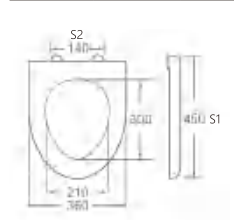

Material	PP	
Size	450x360mm	
Hinge Type	Top installation/Quick release	
Adjustable Distance		
Foot Model	S1	S2
QQ 5cm	420-480	80-200
QQ 5.5cm	415-485	70-210
QQ 6.5cm	405-495	50-230