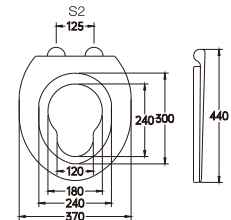

A-527

Material	PP	
Size	490x380mm	
Hinge Type	Top installation/Quick release	
Adjustable Distance		
Foot Model	S1	S2
QQ 5cm	460-520	65-185
QQ 5.5cm	455-525	55-190
QQ 6.5cm	445-535	35-210

A-528

Material	PP	
Size	485x380mm	
Hinge Type	Top installation/Quick release	
Adjustable Distance		
Foot Model	S1	S2
QQ 5cm	455-515	70-190
QQ 5.5cm	450-520	60-195
QQ 6.5cm	440-530	40-205

A-667

Material	PP	
Size	460x360mm	
Hinge Type	Top installation/Quick release	
Adjustable Distance		
Foot Model	S1	S2
QQ 5cm	430-490	65-185
QQ 5.5cm	425-495	55-195
QQ 6.5cm	415-505	35-215

A-668

Material	PP	
Size	460x370mm	
Hinge Type	Top installation/Quick release	
Adjustable Distance		
Foot Model	S1	S2
QQ 5cm	430-490	65-185
QQ 5.5cm	425-495	55-195
QQ 6.5cm	415-505	35-215

A-529

Material	PP	
Size	465x365mm	
Hinge Type	Top installation/Quick release	
Adjustable Distance		
Foot Model	S1	S2
QQ 5.5cm	430-500	55-195
QQ 6.5cm	420-510	35-215

A-530

Material	PP	
Size	420x370mm	
Hinge Type	Top installation/Quick release	
Adjustable Distance		
Foot Model	S1	S2
QQ 5cm	390-450	85-205
QQ 5.5cm	385-455	75-215
QQ 6.5cm	375-465	55-235

A-669

Material	PP	
Size	440x370mm	
Hinge Type	Top installation/Quick release	
Adjustable Distance		
Foot Model	S1	S2
QQ 5cm	410-470	65-185
QQ 5.5cm	405-475	55-195
QQ 6.5cm	395-485	35-215

AS-001

Material	PP	
Size	450x355mm	
Hinge Type	Top installation/Quick release	
Adjustable Distance		
Foot Model	S1	S2
QQ 5cm	420-480	60-180
QQ 5.5cm	415-485	50-190
QQ 6.5cm	405-495	30-210