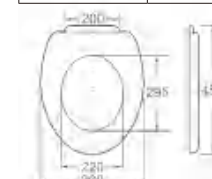

Material	PP
Size	450x360mm
Foot Model	
☒ Long foot	☒ Short foot
☒ Lengthened foot	
☒ Widen the long legs	
☒ Widen the extended feet	
☒ Widen the expansion feet	
☒ No Straight expansion	
☒ Slow down	☒ Buffer mute