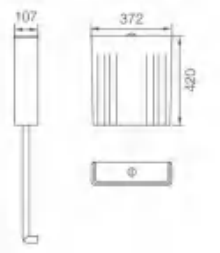

B-013

Name	Water tank
Size	372x420x107mm
Displacement	3/6L adjustable
Installation	Wall-mounted installation
Flush	Washdown
Accessories	Drainage tail throat / hook / Screw / Sealing washer

B-014

Name	Water tank
Size	390x410x127mm
Displacement	3/6L adjustable
Installation	Wall-mounted installation
Flush	Washdown
Accessories	Drainage tail throat / hook / Screw / Sealing washer