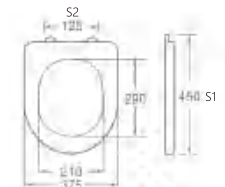

A-076

Material	PP	
Size	450x345mm	
Hinge Type	Top installation/Quick release	
Adjustable Distance		
Foot Model	S1	S2
QQ 5cm	420-480	80-200
QQ 5.5cm	415-485	70-210
QQ 6.5cm	405-495	50-230

A-077

Material	PP	
Size	450x375mm	
Hinge Type	Top installation/Quick release	
Adjustable Distance		
Foot Model	S1	S2
QQ 5cm	420-480	65-185
QQ 5.5cm	415-485	55-195
QQ 6.5cm	405-495	35-215

A-070 (Children)

Material	PP
Size	330x260mm
Foot Model	
<input type="checkbox"/> Long foot	<input type="checkbox"/> Short foot
<input type="checkbox"/> Extended feet	
<input type="checkbox"/> Widen the long legs	
<input type="checkbox"/> Widen the extended feet	
<input type="checkbox"/> Widen the expansion feet	
<input type="checkbox"/> No stretched inflation	
<input type="checkbox"/> Slow down	<input type="checkbox"/> Buffer mute

A-071

Material	PP	
Size	450x375mm	
Hinge Type	Top installation/Quick release	
Adjustable Distance		
Foot Model	S1	S2
QQ 5cm	420-480	80-200
QQ 5.5cm	415-485	70-210
QQ 6.5cm	405-495	50-230

A-078

Material	PP	
Size	450x375mm	
Hinge Type	Top installation/Quick release	
Adjustable Distance		
Foot Model	S1	S2
QQ 5cm	420-480	65-185
QQ 5.5cm	415-485	55-195
QQ 6.5cm	405-495	35-215

A-079

Material	PP	
Size	425x335mm	
Hinge Type	Top installation/Quick release	
Adjustable Distance		
Foot Model	S1	S2
QQ 5cm	395-455	80-200
QQ 5.5cm	390-460	70-210
QQ 6.5cm	380-470	50-230

A-080

Material	PP	
Size	420x345mm	
Hinge Type	Top installation/Quick release	
Adjustable Distance		
Foot Model	S1	S2
QQ 5cm	390-450	50-170
QQ 5.5cm	385-455	40-180
QQ 6.5cm	375-465	20-200