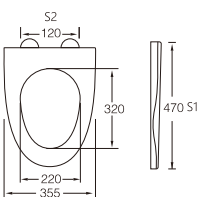

A-669

Material	PP	
Size	440x370mm	
Hinge Type	Top installation/Quick release	
Adjustable Distance		
Foot Model	S1	S2
QQ 5cm	410-470	65-185
QQ 5.5cm	405-475	55-195
QQ 6.5cm	395-485	35-215

AS-001

Material	PP	
Size	450x355mm	
Hinge Type	Top installation/Quick release	
Adjustable Distance		
Foot Model	S1	S2
QQ 5cm	420-480	60-180
QQ 5.5cm	415-485	50-190
QQ 6.5cm	405-495	30-210

A-532

Material	PP	
Size	445x360mm	
Hinge Type	Top installation/Quick release	
Adjustable Distance		
Foot Model	S1	S2
QQ 5cm	415-475	65-185
QQ 5.5cm	410-480	55-195
QQ 6.5cm	400-490	35-215

A-222

Material	PP	
Size	460x350mm	
Foot Model		
<input type="checkbox"/> Long foot	<input type="checkbox"/> Short foot	
Adjustable Distance		
<input type="checkbox"/> Lengthened foot		
<input type="checkbox"/> Widen the long legs		
<input type="checkbox"/> Widen the extended feet		
<input type="checkbox"/> Widen the expansion feet		
<input type="checkbox"/> No Straight expansion		
<input type="checkbox"/> Slow down	<input type="checkbox"/> Buffer mute	

AS-002

Material	PP	
Size	450x370mm	
Hinge Type	Top installation/Quick release	
Adjustable Distance		
Foot Model	S1	S2
QQ 5cm	420-480	60-180
QQ 5.5cm	415-485	50-190
QQ 6.5cm	405-495	30-210

AS-003

Material	PP	
Size	470x355mm	
Hinge Type	Top installation/Quick release	
Adjustable Distance		
Foot Model	S1	S2
QQ 5cm	440-500	60-180
QQ 5.5cm	435-505	50-190
QQ 6.5cm	425-515	30-210

AS-004

Material	PP	
Size	460x360mm	
Hinge Type	Top installation/Quick release	
Adjustable Distance		
Foot Model	S1	S2
QQ 5cm	430-490	70-190
QQ 5.5cm	425-495	60-200
QQ 6.5cm	415-505	40-220

AS-005

Material	PP	
Size	470x370mm	
Hinge Type	Top installation/Quick release	
Adjustable Distance		
Foot Model	S1	S2
QQ 5cm	440-500	80-200
QQ 5.5cm	435-505	70-210
QQ 6.5cm	425-515	50-230