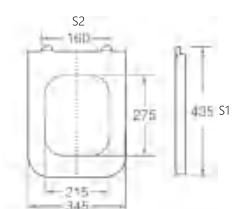

C-013

Material	UF	
Size	450x355mm	
Hinge Type	Top installation/Quick release	
Adjustable Distance		
Foot Model	S1	S2
QQ 5cm	420-480	150-270
QQ 5.5cm	415-485	140-280
QQ 6.5cm	405-495	120-300

C-006

Material	UF	
Size	435x345mm	
Hinge Type	Top installation/Quick release	
Adjustable Distance		
Foot Model	S1	S2
QQ 5cm	405-465	100-220
QQ 5.5cm	400-470	90-230
QQ 6.5cm	390-480	70-250