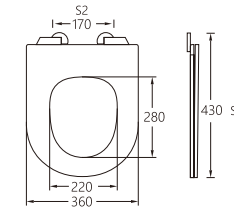

A-532

Material	PP	
Size	445x360mm	
Hinge Type	Top installation/Quick release	
Adjustable Distance		
Foot Model	S1	S2
QQ 5cm	415-475	65-185
QQ 5.5cm	410-480	55-195
QQ 6.5cm	400-490	35-215

A-222

Material	PP	
Size	460x350mm	
Foot Model		
<input type="checkbox"/> Long foot	<input type="checkbox"/> Short foot	
Adjustable Distance		
<input type="checkbox"/> Lengthened foot		
<input type="checkbox"/> Widen the long legs		
<input type="checkbox"/> Widen the extended feet		
<input type="checkbox"/> Widen the expansion feet		
<input type="checkbox"/> No Straight expansion		
<input type="checkbox"/> Slow down	<input type="checkbox"/> Buffer mute	

AS-002

Material	PP	
Size	450x370mm	
Hinge Type	Top installation/Quick release	
Adjustable Distance		
Foot Model	S1	S2
QQ 5cm	420-480	60-180
QQ 5.5cm	415-485	50-190
QQ 6.5cm	405-495	30-210

AS-003

Material	PP	
Size	470x355mm	
Hinge Type	Top installation/Quick release	
Adjustable Distance		
Foot Model	S1	S2
QQ 5cm	440-500	60-180
QQ 5.5cm	435-505	50-190
QQ 6.5cm	425-515	30-210

AS-004

Material	PP	
Size	460x360mm	
Hinge Type	Top installation/Quick release	
Adjustable Distance		
Foot Model	S1	S2
QQ 5cm	430-490	70-190
QQ 5.5cm	425-495	60-200
QQ 6.5cm	415-505	40-220

AS-005

Material	PP	
Size	470x370mm	
Hinge Type	Top installation/Quick release	
Adjustable Distance		
Foot Model	S1	S2
QQ 5cm	440-500	80-200
QQ 5.5cm	435-505	70-210
QQ 6.5cm	425-515	50-230

901

Material	UP	
Size	430x360mm	
Hinge Type	Top installation/Quick release	
Adjustable Distance		
Foot Model	S1	S2
QQ 5cm	400-460	110-230
QQ 5.5cm	395-465	100-240
QQ 6.5cm	385-475	80-260

902

Material	UP	
Size	430x355mm	
Hinge Type	Top installation/Quick release	
Adjustable Distance		
Foot Model	S1	S2
QQ 5.5cm	395-465	55-195
QQ 6.5cm	385-475	35-215