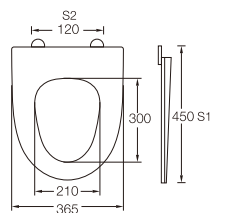

G-01

Name	Intelligent thermostatic toilet seat cover
Size	510x430mm
Function	Cleaning the buttocks / Lady wash / Nozzle self-cleaning / Soft close / Heated seat / Warm water cleansing

G-013

Name	Intelligent thermostatic toilet seat cover	
Size	450x365mm	
Function	Seat Heating / Light	
Adjustable Distance		
Foot Model	S1	S2
QQ 5cm	420-480	60-180
QQ 5.5cm	415-485	50-190
QQ 6.5cm	405-495	30-210