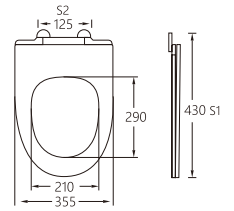

A-532

Material	PP	
Size	445x360mm	
Hinge Type	Top installation/Quick release	
Adjustable Distance		
Foot Model	S1	S2
QQ 5cm	415-475	65-185
QQ 5.5cm	410-480	55-195
QQ 6.5cm	400-490	35-215

A-222

Material	PP	
Size	460x350mm	
Foot Model		
<input type="checkbox"/> Long foot	<input type="checkbox"/> Short foot	
Adjustable Distance		
<input type="checkbox"/> Lengthened foot		
<input type="checkbox"/> Widen the long legs		
<input type="checkbox"/> Widen the extended feet		
<input type="checkbox"/> Widen the expansion feet		
<input type="checkbox"/> No Straight expansion		
<input type="checkbox"/> Slow down	<input type="checkbox"/> Buffer mute	

AS-002

Material	PP	
Size	450x370mm	
Hinge Type	Top installation/Quick release	
Adjustable Distance		
Foot Model	S1	S2
QQ 5cm	420-480	60-180
QQ 5.5cm	415-485	50-190
QQ 6.5cm	405-495	30-210

AS-003

Material	PP	
Size	470x355mm	
Hinge Type	Top installation/Quick release	
Adjustable Distance		
Foot Model	S1	S2
QQ 5cm	440-500	60-180
QQ 5.5cm	435-505	50-190
QQ 6.5cm	425-515	30-210

AS-004

Material	PP	
Size	460x360mm	
Hinge Type	Top installation/Quick release	
Adjustable Distance		
Foot Model	S1	S2
QQ 5cm	430-490	70-190
QQ 5.5cm	425-495	60-200
QQ 6.5cm	415-505	40-220

AS-005

Material	PP	
Size	470x370mm	
Hinge Type	Top installation/Quick release	
Adjustable Distance		
Foot Model	S1	S2
QQ 5cm	440-500	80-200
QQ 5.5cm	435-505	70-210
QQ 6.5cm	425-515	50-230

901

Material	UP	
Size	430x360mm	
Hinge Type	Top installation/Quick release	
Adjustable Distance		
Foot Model	S1	S2
QQ 5cm	400-460	110-230
QQ 5.5cm	395-465	100-240
QQ 6.5cm	385-475	80-260

902

Material	UP	
Size	430x355mm	
Hinge Type	Top installation/Quick release	
Adjustable Distance		
Foot Model	S1	S2
QQ 5.5cm	395-465	55-195
QQ 6.5cm	385-475	35-215