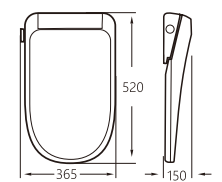

Name	Intelligent thermostatic toilet seat cover
Size	520x365x150mm
Function	Seat Temperature / Air Temperature Water Temperature / Water Pressure Warm Air / Light / Child / Auto / Women Hip / Rotation Button