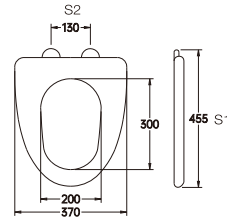

905

Material	UP	
Size	440x365mm	
Hinge Type	Top installation/Quick release	
Adjustable Distance		
Foot Model	S1	S2
QQ 5.5cm	405-475	55-195
QQ 6.5cm	395-485	35-215

906

Material	UP	
Size	465x355mm	
Hinge Type	Top installation/Quick release	
Adjustable Distance		
Foot Model	S1	S2
QQ 5cm	435-495	70-190
QQ 5.5cm	430-500	60-200
QQ 6.5cm	420-510	40-220

C-001

Material	UF	
Size	455x370mm	
Hinge Type	Top installation/Quick release	
Adjustable Distance		
Foot Model	S1	S2
QQ 5cm	425-485	70-190
QQ 5.5cm	420-490	60-200
QQ 6.5cm	410-500	40-220

C-001

Material	UF	
Size	455x370mm	
Hinge Type	Top installation/Quick release	
Adjustable Distance		
Foot Model	S1	S2
QQ 5cm	425-485	70-190
QQ 5.5cm	420-490	60-195
QQ 6.5cm	410-500	40-205