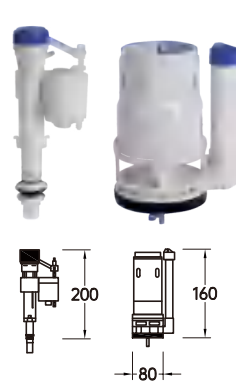

PS-08

FILL VALVE
Size : 200mm

FLUSH VALVE
Size : 160x80mm