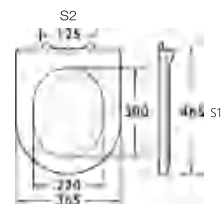

Material	PP	
Size	465x365mm	
Hinge Type	Top installation/Quick release	
Adjustable Distance		
Foot Model	S1	S2
QQ 5.5cm	430-500	55-195
QQ 6.5cm	420-510	35-215