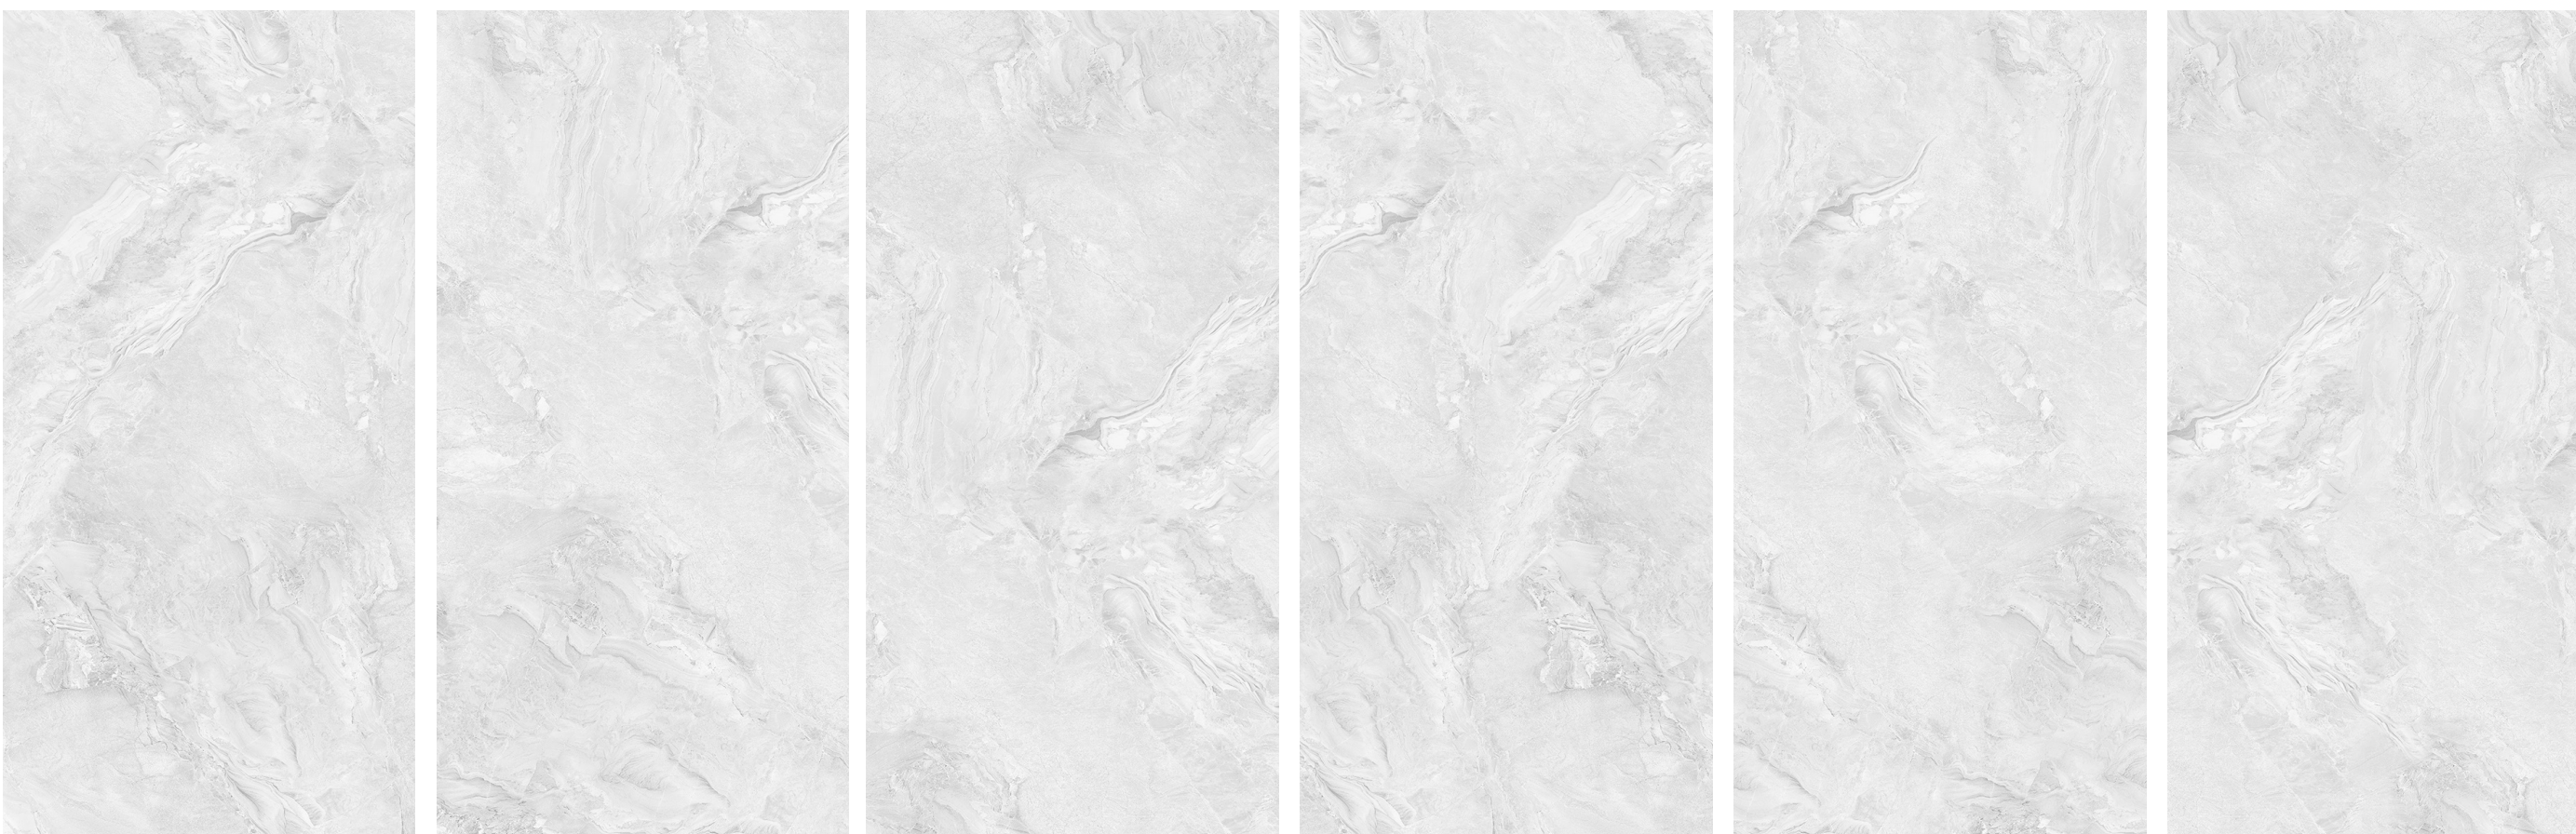

ALASKA GREY

Thickness Surface	7 MM	8.5 MM
Glossy		
Matt	●	
High Gloss		

ARMAVICO®
CERÁMICA & PORCELANATO

GVT COLLECTION
600x1200 MM
VITRIFIED TILES