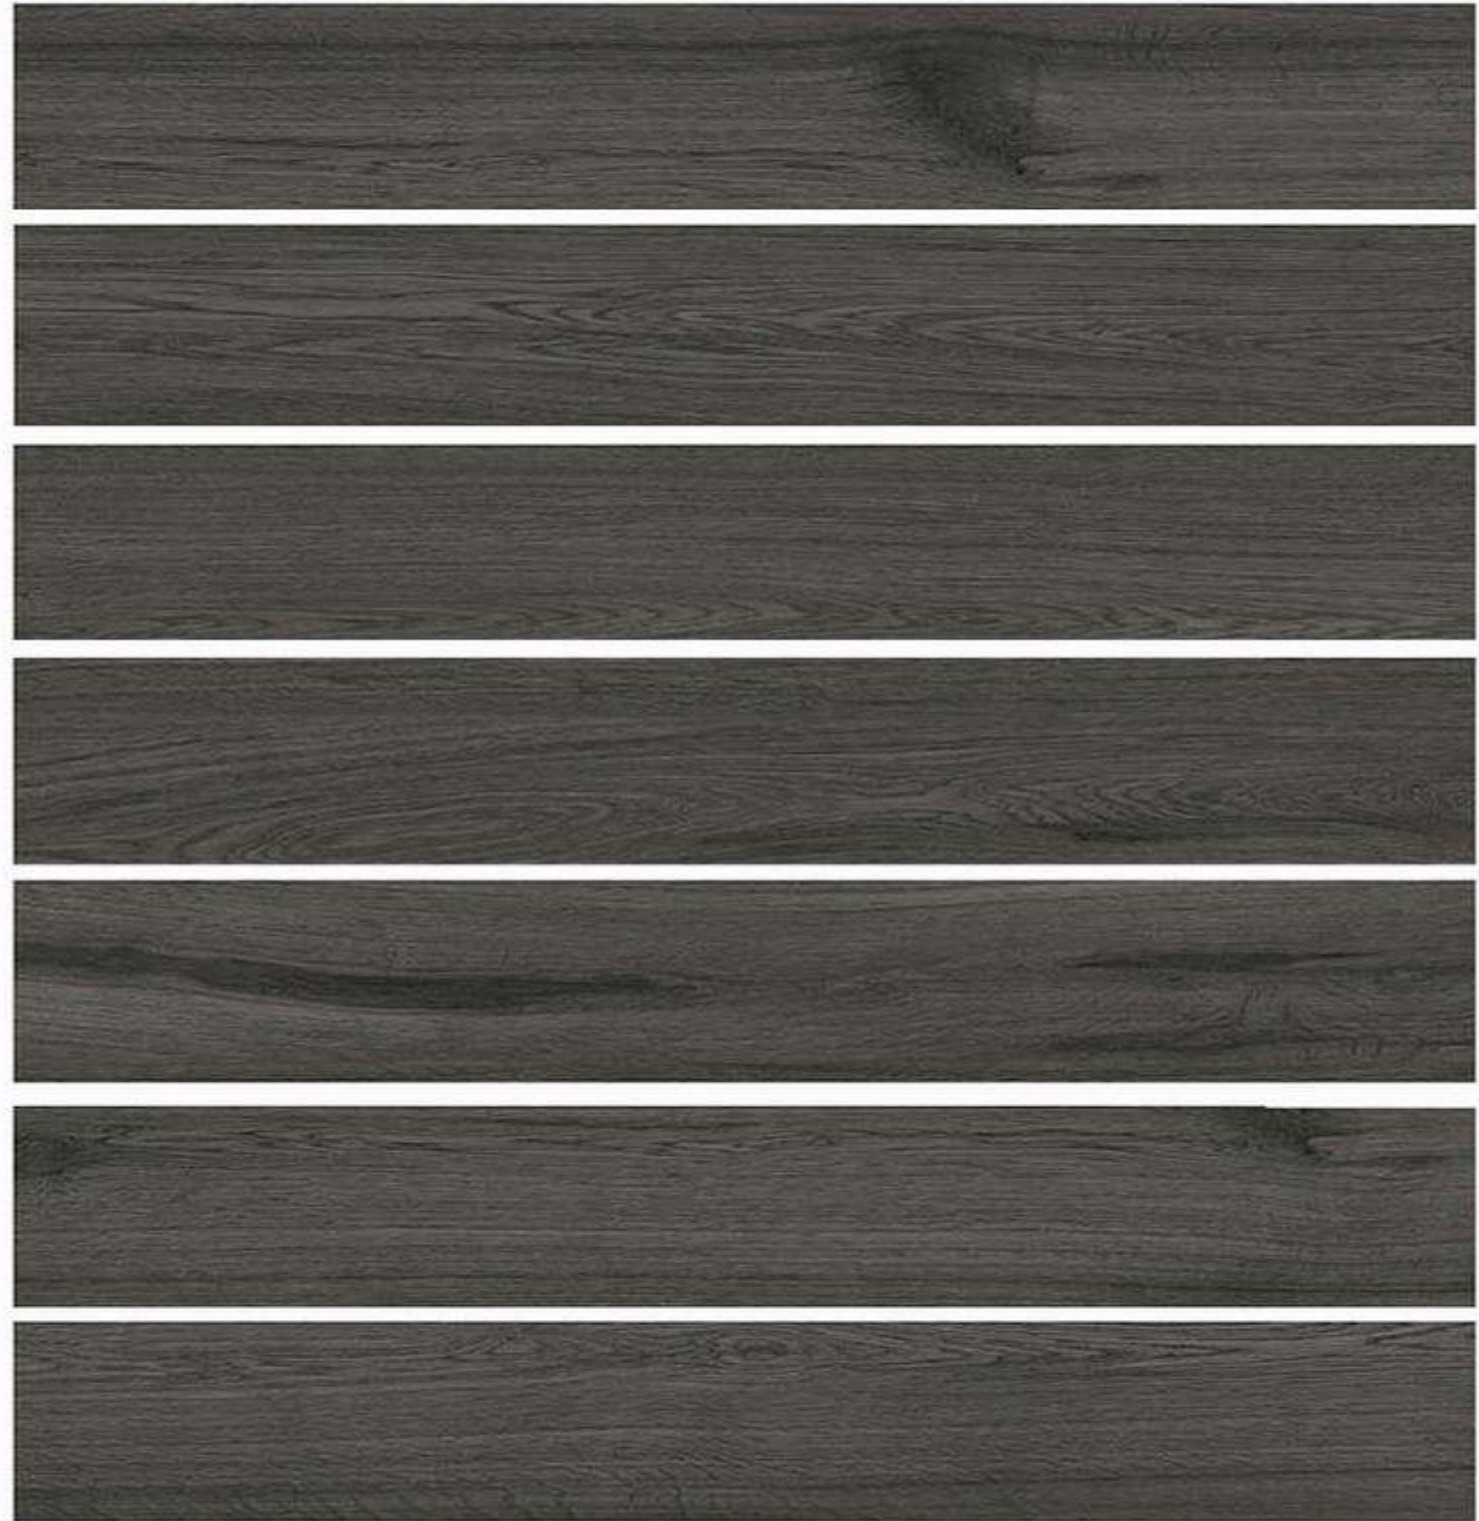

200 mm x 1200 mm Wood Strips

MADERA HIMALAYA SHADOW