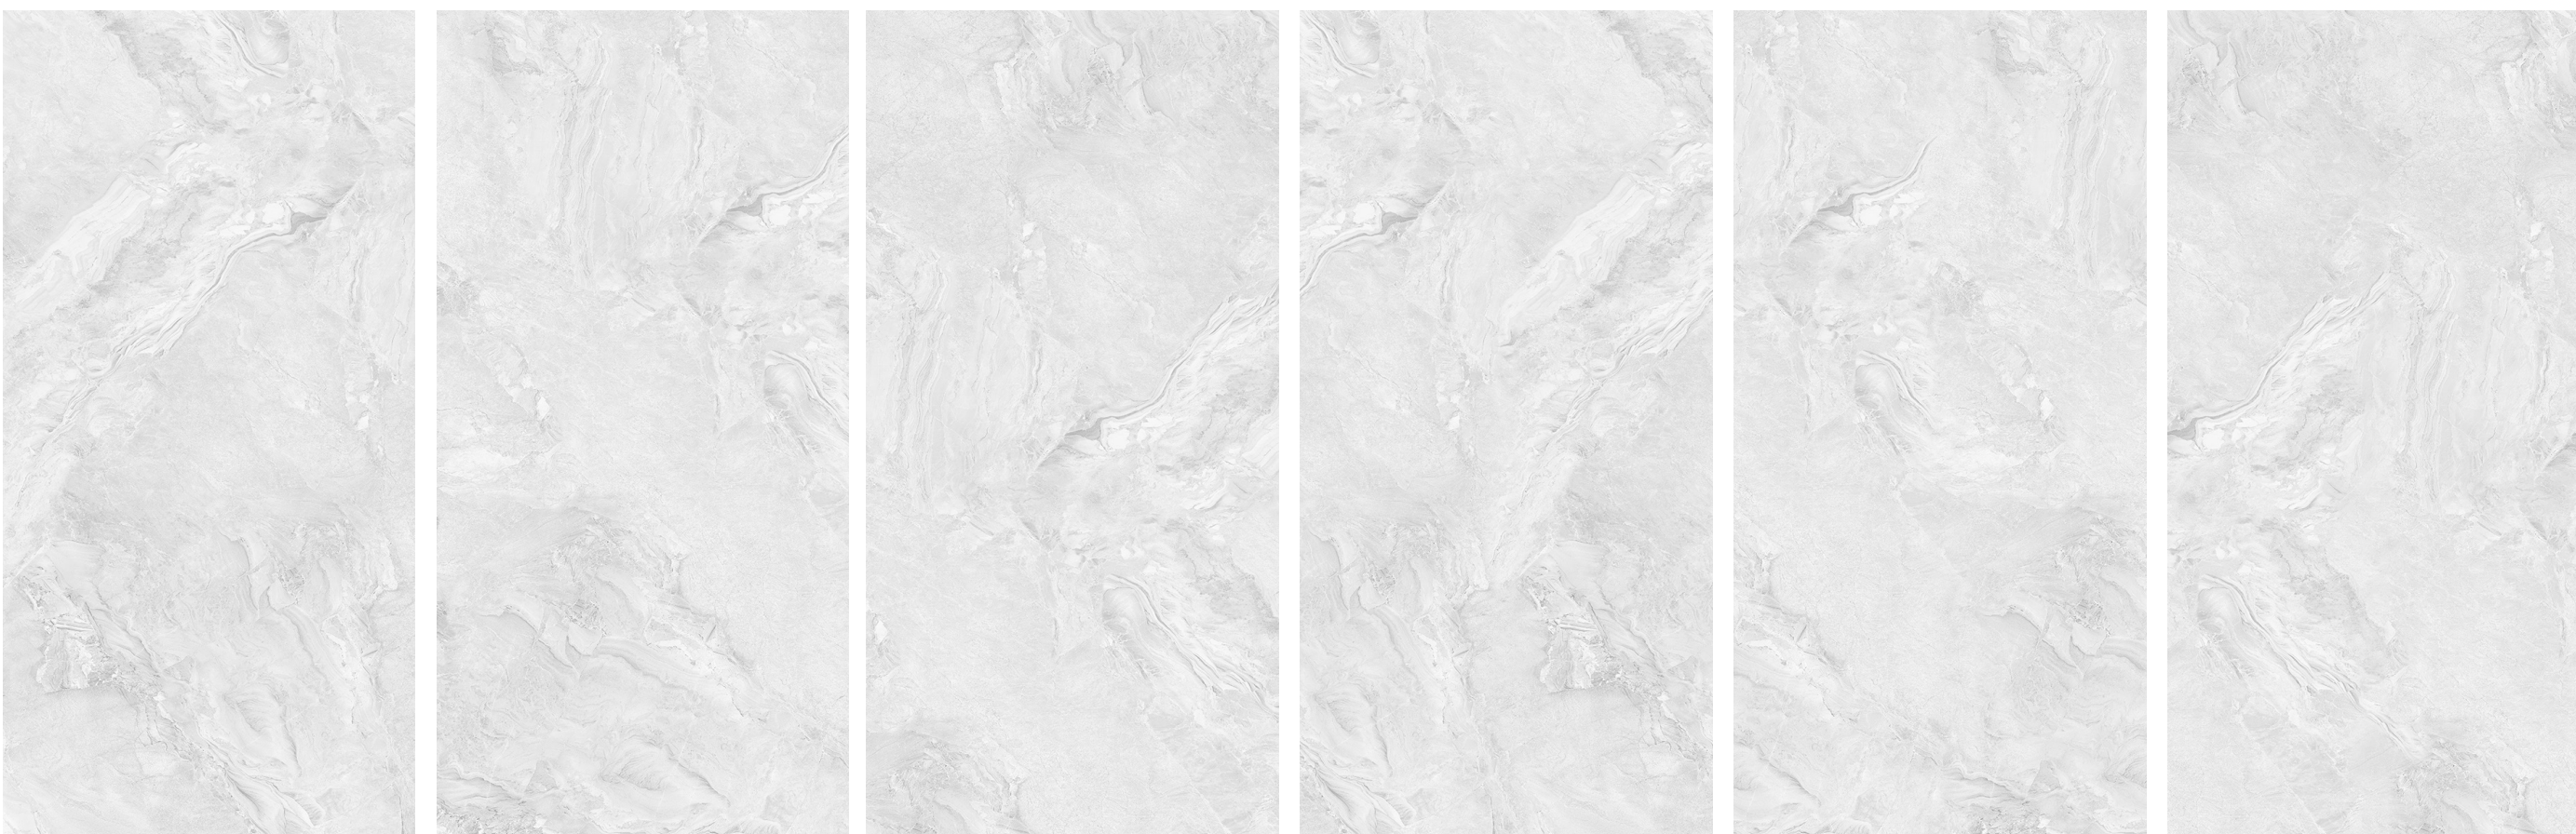

ARMAVICO[®]

CERÁMICA & PORCELANATO

ALASKA BEIGE

Thickness / Surface	7 MM	8.5 MM
Glossy		
Matt	●	
High Gloss		

GVT COLLECTION
600x1200 MM
 VITRIFIED TILES

ALASKA GREY

Thickness Surface	7 MM	8.5 MM
Glossy		
Matt	●	
High Gloss		