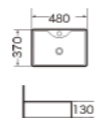

Lavabos Sobreponer Series

Mc-ZARINA
cuenca del arte
Size:500x390x130mm

Mc-KIRAN
cuenca del arte
Size:455x325x135mm

Mc-KAZUMI
cuenca del arte
Size:440x440x150mm

Mc-FELICITA
cuenca del arte
Size:500x500x110mm

Mc-AMAIA
cuenca del arte
Size:355x355x115mm

Mc-ANJALI
cuenca del arte
Size:355x355x115mm

Mc-ZARINA
cuenca del arte
Size:480x370x130mm

Mc-KATLEGO
cuenca del arte
Size:480x370x130mm

Mc-ARISHA
cuenca del arte
Size:505x505x140mm

Mc-MATT
cuenca del arte
Size:505x505x140mm

Lavabos al Piso Series

Mc-MAHAN
Pedestal basin
Size: 490x490x820mm

Mc-EMMERAN
Pedestal basin
Size: 400x400x850mm

Mc-NOÍL
Pedestal basin
Size: 490x420x790mm
510x440x840mm

Mc-ARYA
Pedestal basin
Size: 560x440x820mm

Mc-ATENEA
Name: Basin waste
Material: Brass

Mc-AURA
Name: Basin waste
Material: Brass

F061
Name: Floor waste
Material: SUS304

F061BM
Name: Floor waste
Material: SUS304