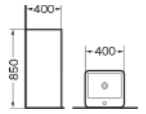

Lavabos Sobreponer Series

Mc-ZARINA
cuenca del arte
Size:500x390x130mm

Mc-KIRAN
cuenca del arte
Size:455x325x135mm

Mc-KAZUMI
cuenca del arte
Size:440x440x150mm

Mc-FELICITA
cuenca del arte
Size:500x500x110mm

Mc-AMAIA
cuenca del arte
Size:355x355x115mm

Mc-ANJALI
cuenca del arte
Size:355x355x115mm

Mc-ZARINA
cuenca del arte
Size:480x370x130mm

Mc-KATLEGO
cuenca del arte
Size:480x370x130mm

Mc-ARISHA
cuenca del arte
Size:505x505x140mm

Mc-MATT
cuenca del arte
Size:505x505x140mm

Lavabos al Piso Series

Mc-MAHAN
Pedestal basin
Size: 490x490x820mm

Mc-EMMERAN
Pedestal basin
Size: 400x400x850mm

Mc-NOÍL
Pedestal basin
Size: 490x420x790mm
510x440x840mm

Mc-ARYA
Pedestal basin
Size: 560x440x820mm

Mc-ATENEA
Name: Basin waste
Material: Brass

Mc-AURA
Name: Basin waste
Material: Brass

F061
Name: Floor waste
Material: SUS304

F061BM
Name: Floor waste
Material: SUS304