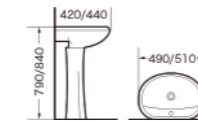

Mc-AMAIA
cuenca del arte
Size:355x355x115mm

Mc-ANJALI
cuenca del arte
Size:355x355x115mm

Mc-ZARINA
cuenca del arte
Size:480x370x130mm

Mc-KATLEGO
cuenca del arte
Size:480x370x130mm

Mc-ARISHA
cuenca del arte
Size:505x505x140mm

Mc-MATT
cuenca del arte
Size:505x505x140mm

Lavabos al Piso Series

Mc-MAHAN
Pedestal basin
Size: 490x490x820mm

Mc-EMMERAN
Pedestal basin
Size: 400x400x850mm

Mc-NOÍL
Pedestal basin
Size: 490x420x790mm
510x440x840mm

Mc-ARYA
Pedestal basin
Size: 560x440x820mm

Mc-ATENEA
Name: Basin waste
Material: Brass

Mc-AURA
Name: Basin waste
Material: Brass

F061
Name: Floor waste
Material: SUS304

F061BM
Name: Floor waste
Material: SUS304