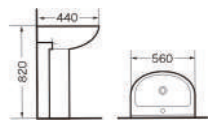

Lavabos Sobreponer Series

Mc-ZARINA
cuenca del arte
Size:500x390x130mm

Mc-KIRAN
cuenca del arte
Size:455x325x135mm

Mc-KAZUMI
cuenca del arte
Size:440x440x150mm

Mc-FELICITA
cuenca del arte
Size:500x500x110mm

Mc-AMAIA
cuenca del arte
Size:355x355x115mm

Mc-ANJALI
cuenca del arte
Size:355x355x115mm

Mc-ZARINA
cuenca del arte
Size:480x370x130mm

Mc-KATLEGO
cuenca del arte
Size:480x370x130mm

Mc-ARISHA
cuenca del arte
Size:505x505x140mm

Mc-MATT
cuenca del arte
Size:505x505x140mm

Lavabos al Piso Series

Mc-MAHAN
Pedestal basin
Size: 490x490x820mm

Mc-EMMERAN
Pedestal basin
Size: 400x400x850mm

Mc-NOÍL
Pedestal basin
Size: 490x420x790mm
510x440x840mm

Mc-ARYA
Pedestal basin
Size: 560x440x820mm

Mc-ATENEA
Name: Basin waste
Material: Brass

Mc-AURA
Name: Basin waste
Material: Brass

F061
Name: Floor waste
Material: SUS304

F061BM
Name: Floor waste
Material: SUS304