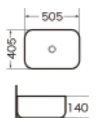

Ámbar

Gabinete:800x500mm
gabinete de espejo:800x700mm

Hermatita

Gabinete:800x480mm
Espejo:800x700mm

Fluorita

Gabinete:800x480mm
Espejo:800x700mm

Ónix

Gabinete:800x480mm
Espejo:800x700mm

Lavabos Sobreponer Series

Mc-ZARINA
cuenca del arte
Size:500x390x130mm

Mc-KIRAN
cuenca del arte
Size:455x325x135mm

Mc-KAZUMI
cuenca del arte
Size:440x440x150mm

Mc-FELICITA
cuenca del arte
Size:500x500x110mm

Mc-AMAIA
cuenca del arte
Size:355x355x115mm

Mc-ANJALI
cuenca del arte
Size:355x355x115mm

Mc-ZARINA
cuenca del arte
Size:480x370x130mm

Mc-KATLEGO
cuenca del arte
Size:480x370x130mm

Mc-ARISHA
cuenca del arte
Size:505x505x140mm

Mc-MATT
cuenca del arte
Size:505x505x140mm

Lavabos al Piso Series

Mc-MAHAN
Pedestal basin
Size: 490x490x820mm

Mc-EMMERAN
Pedestal basin
Size: 400x400x850mm

Mc-NOÍL
Pedestal basin
Size: 490x420x790mm
510x440x840mm