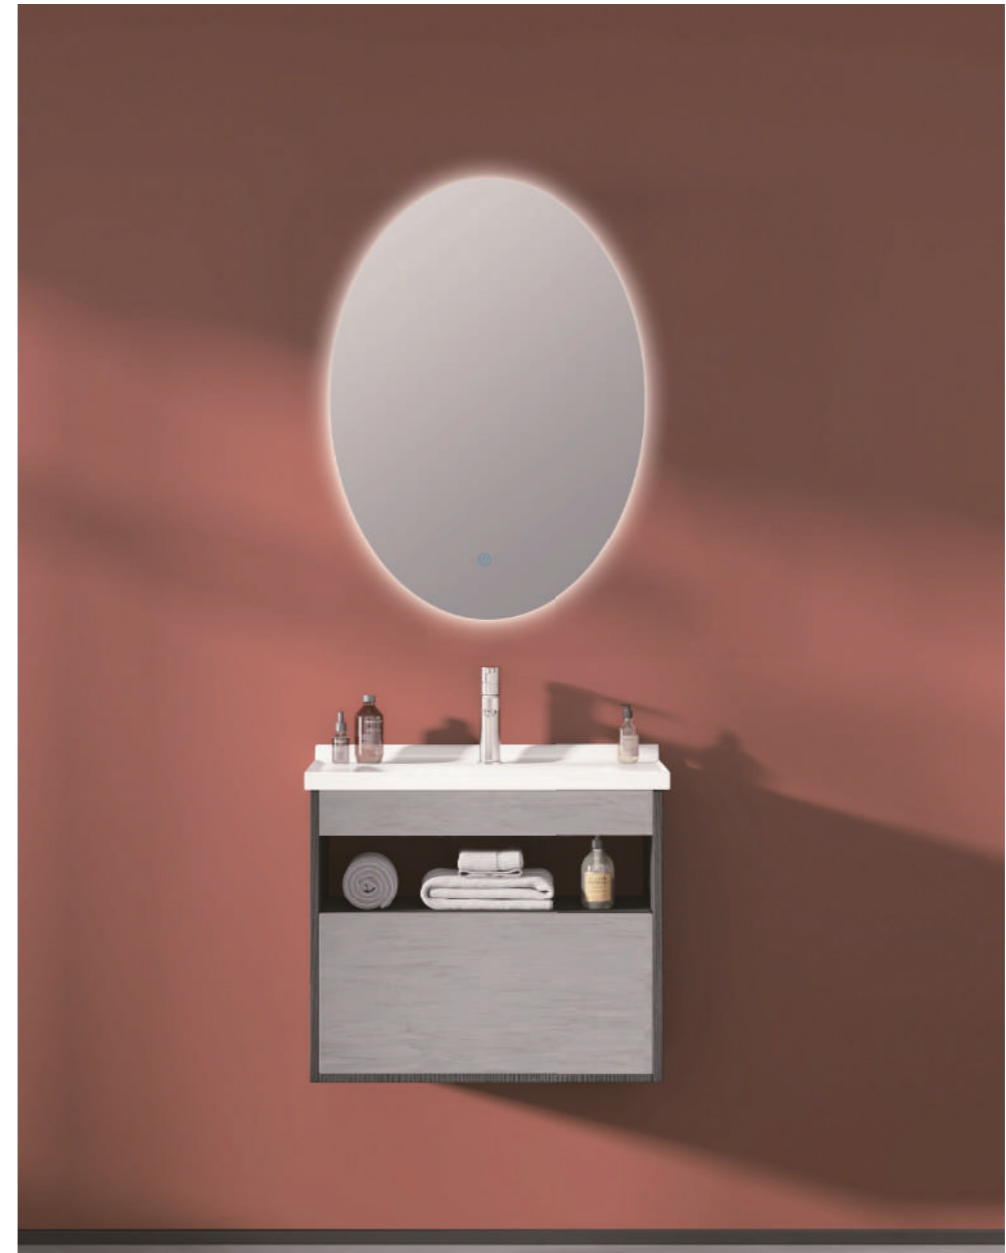

Lead designer: Tony Spur

Plywood Series

Rubí

Gabinete: 800x480mm
Espejo: 800x700mm

Esmeralda

Gabinete: 600x480mm
Espejo: 560x700mm

Ópalo
Gabinete: 800x480mm
Espejo: 800x700mm

Jaspe
Gabinete: 600x480mm
Espejo: 560x700mm

Zafiro
Gabinete:800x480mm
Espejo:800x700mm

Diamante
Gabinete:600x480mm
Espejo:600x700mm

Granate

Gabinete:800x480mm
Gabinete lateral:350x1200mm
gabinete de espejo:800x700mm

Jade

Gabinete:800x480mm
Gabinete lateral:350x1200mm
gabinete de espejo:800x700mm

Coral

Gabinete: 1000x480mm
gabinete de espejo: 1000x700mm

Citrino

Gabinete: 800x480mm
gabinete de espejo: 800x700mm

Eliminate all redundancy, attain to the utmost simplicity, fluent ppearance is the goal that we pursue, this kind of minimalism also is contemporary design development One of the mainstream tendencies. Glass's extreme simplicity means it can be adapted to almost any bathroom space