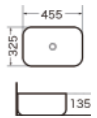

Ámbar

Gabinete:800x500mm
gabinete de espejo:800x700mm

Hermatita

Gabinete:800x480mm
Espejo:800x700mm

Fluorita

Gabinete:800x480mm
Espejo:800x700mm

Ónix

Gabinete:800x480mm
Espejo:800x700mm

Lavabos Sobreponer Series

Mc-ZARINA
cuenca del arte
Size:500x390x130mm

Mc-KIRAN
cuenca del arte
Size:455x325x135mm

Mc-KAZUMI
cuenca del arte
Size:440x440x150mm

Mc-FELICITA
cuenca del arte
Size:500x500x110mm

Mc-AMAIA
cuenca del arte
Size:355x355x115mm

Mc-ANJALI
cuenca del arte
Size:355x355x115mm

Mc-ZARINA
cuenca del arte
Size:480x370x130mm

Mc-KATLEGO
cuenca del arte
Size:480x370x130mm

Mc-ARISHA
cuenca del arte
Size:505x505x140mm

Mc-MATT
cuenca del arte
Size:505x505x140mm

Lavabos al Piso Series

Mc-MAHAN
Pedestal basin
Size: 490x490x820mm

Mc-EMMERAN
Pedestal basin
Size: 400x400x850mm

Mc-NOÍL
Pedestal basin
Size: 490x420x790mm
510x440x840mm