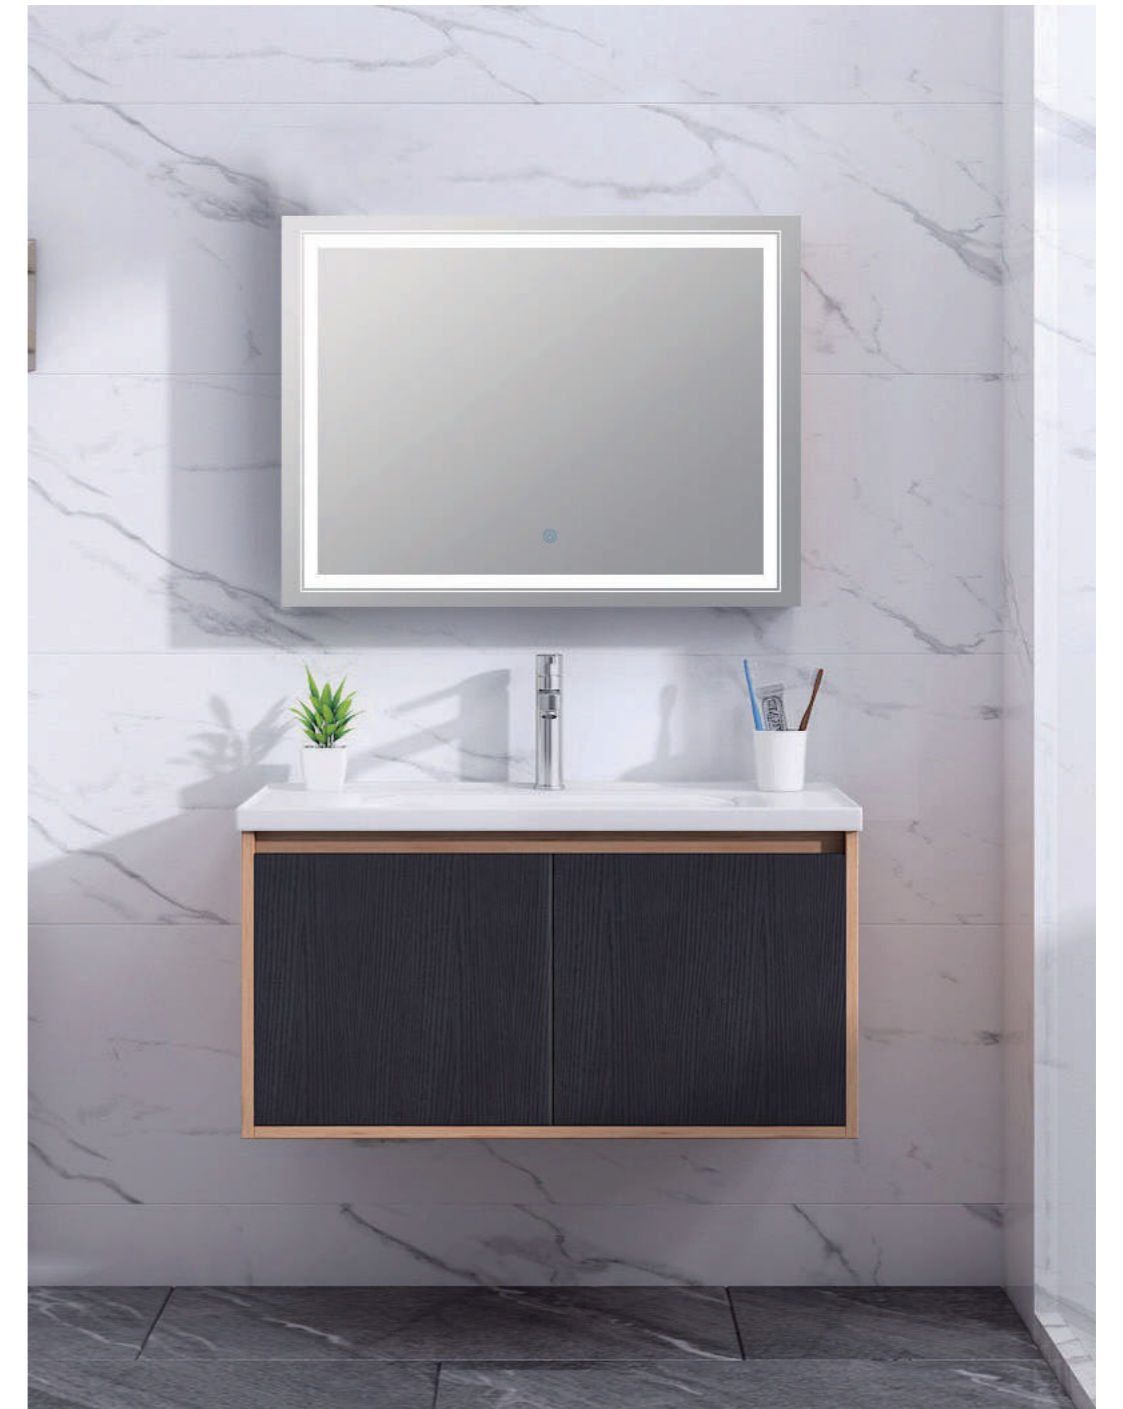

Cuarzo

Gabinete:800x480mm
Espejo:700x650mm