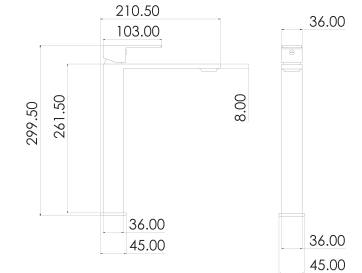

- **TB40.031**
- **TB43.031BG**
- **TB41.031NEGRO**
- **TB42.031GM**

- Cromo
- Brushed Gold
- Negro Mate
- Gris Oxford